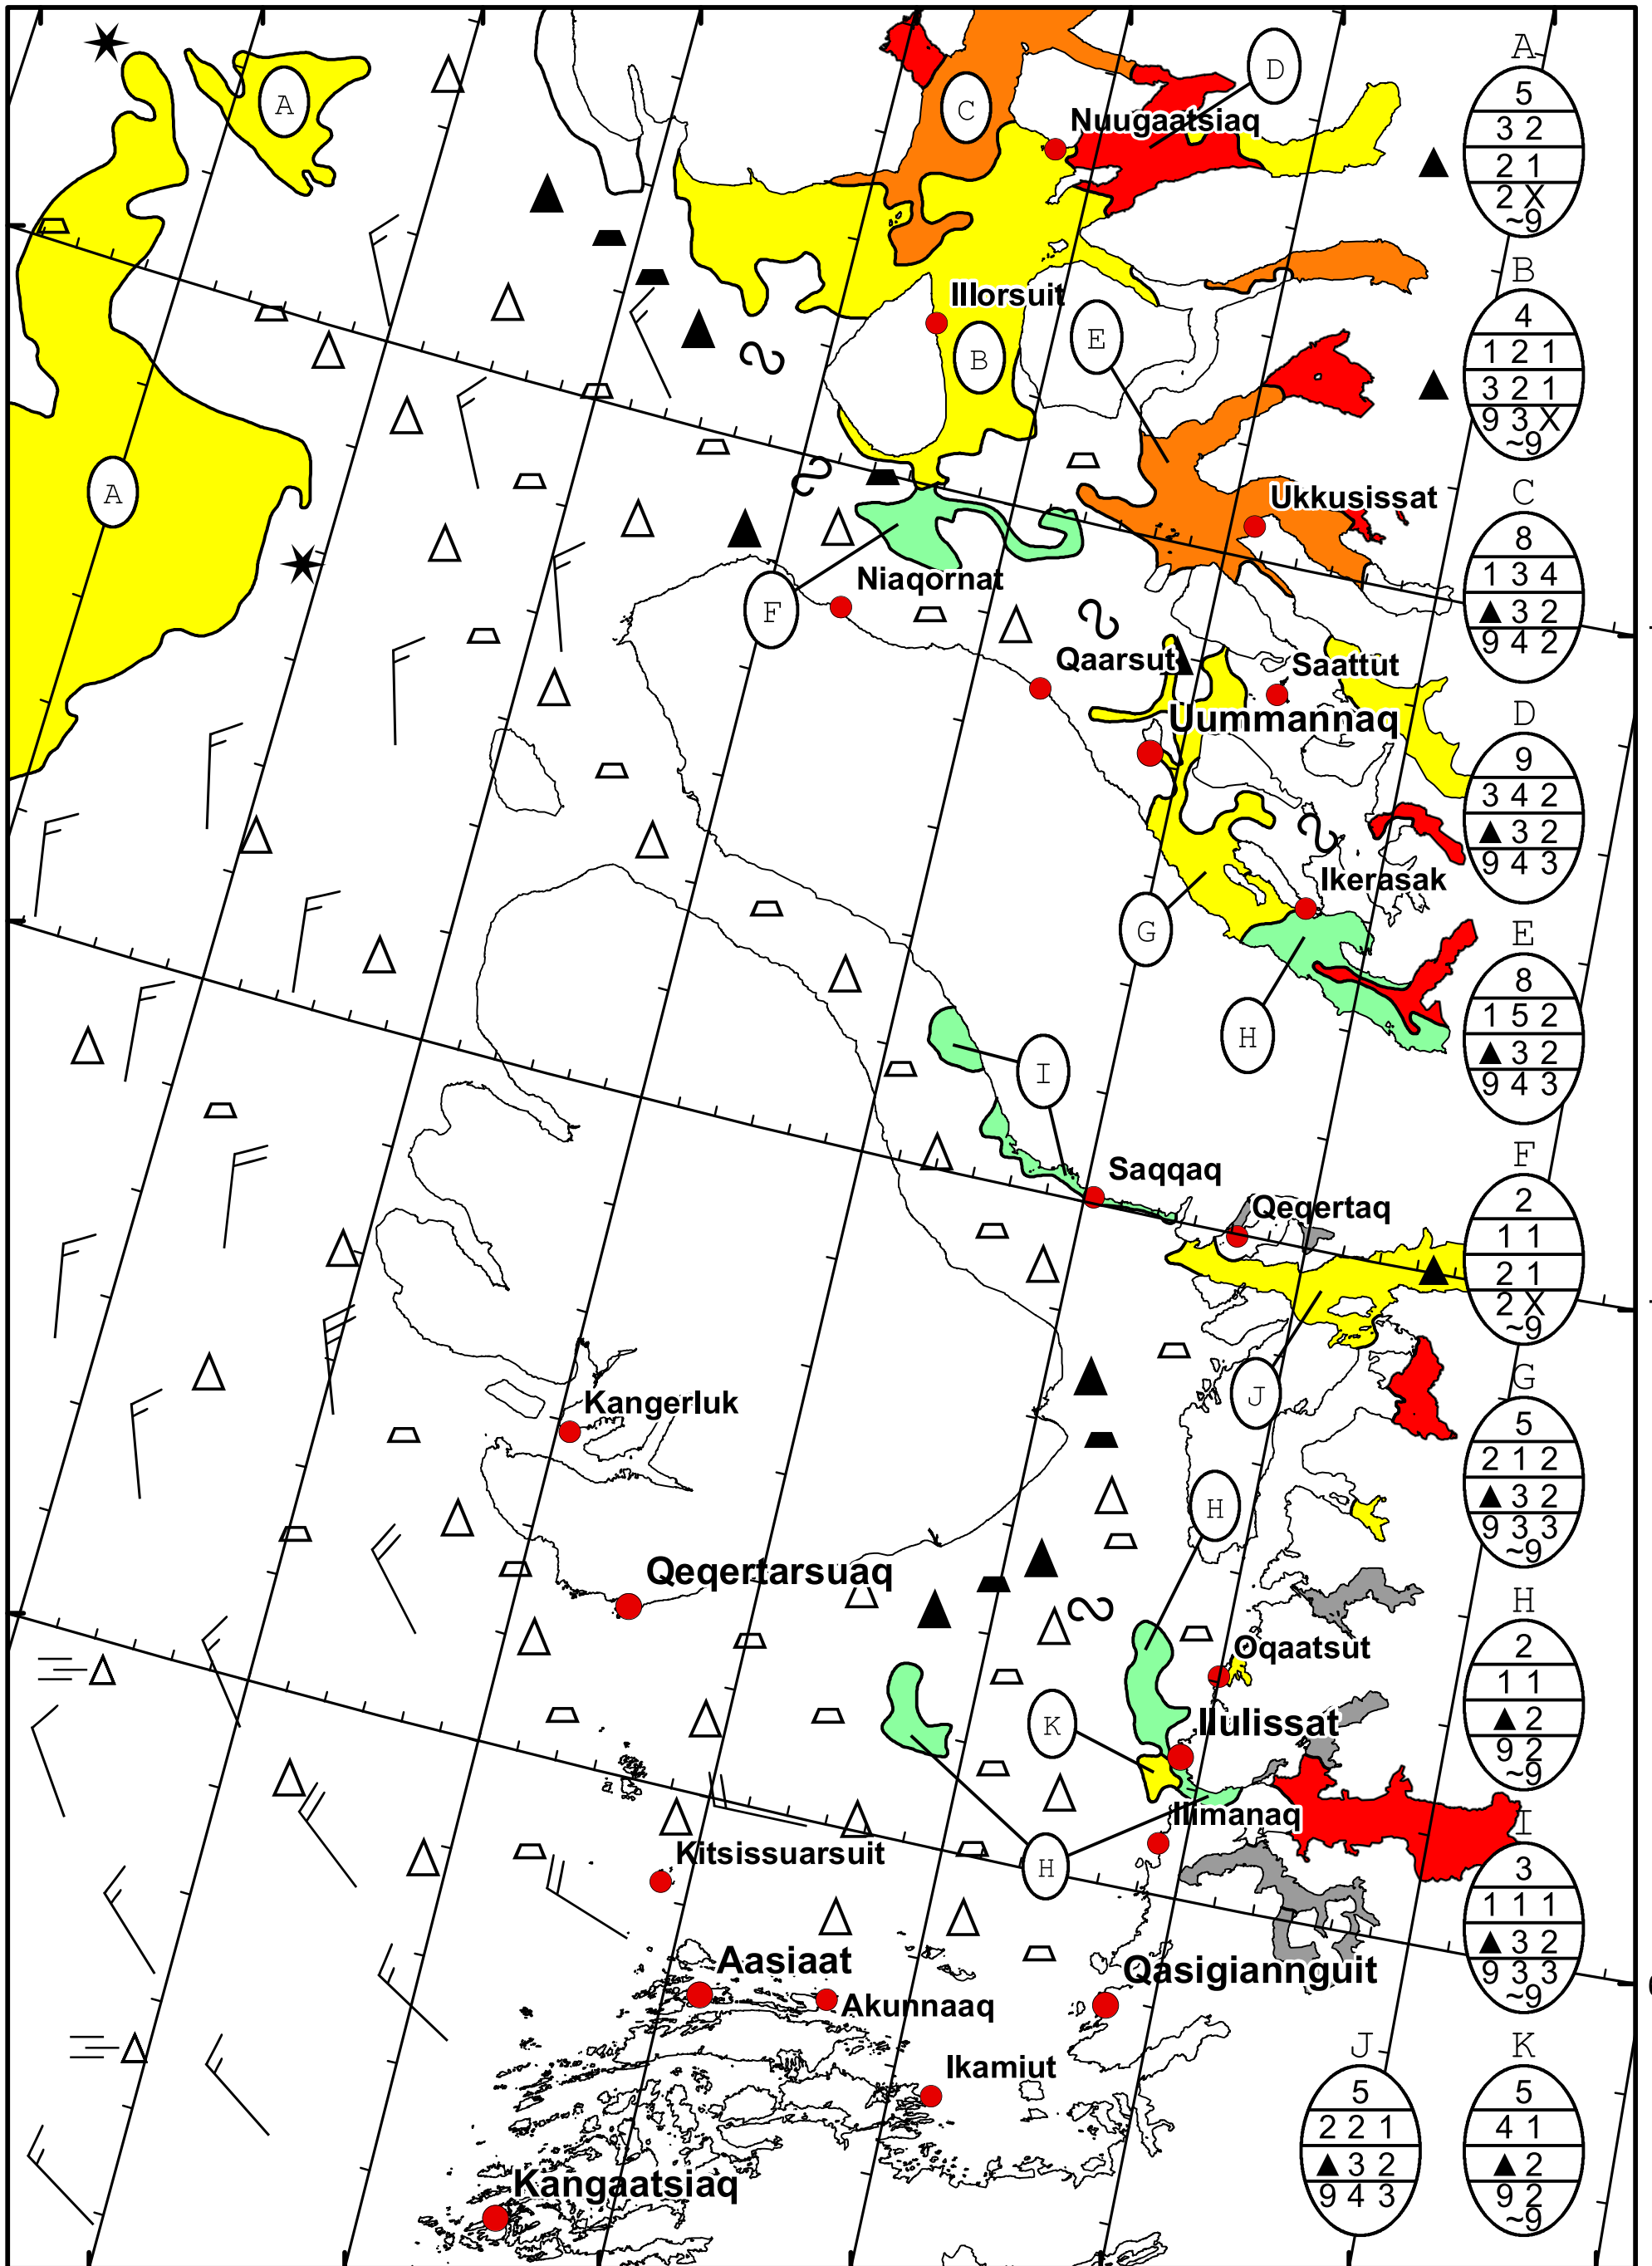

58°W 57°W 56°W 55°W 54°W 53°W 52°W 51°W

71°N

70°N

69°N

71°N

70°N

69°N

DMI Ice Service

### West Greenland Ice Chart

Danish Meteorological Institute

Valid: 15 December 2024, 10:00 UTC