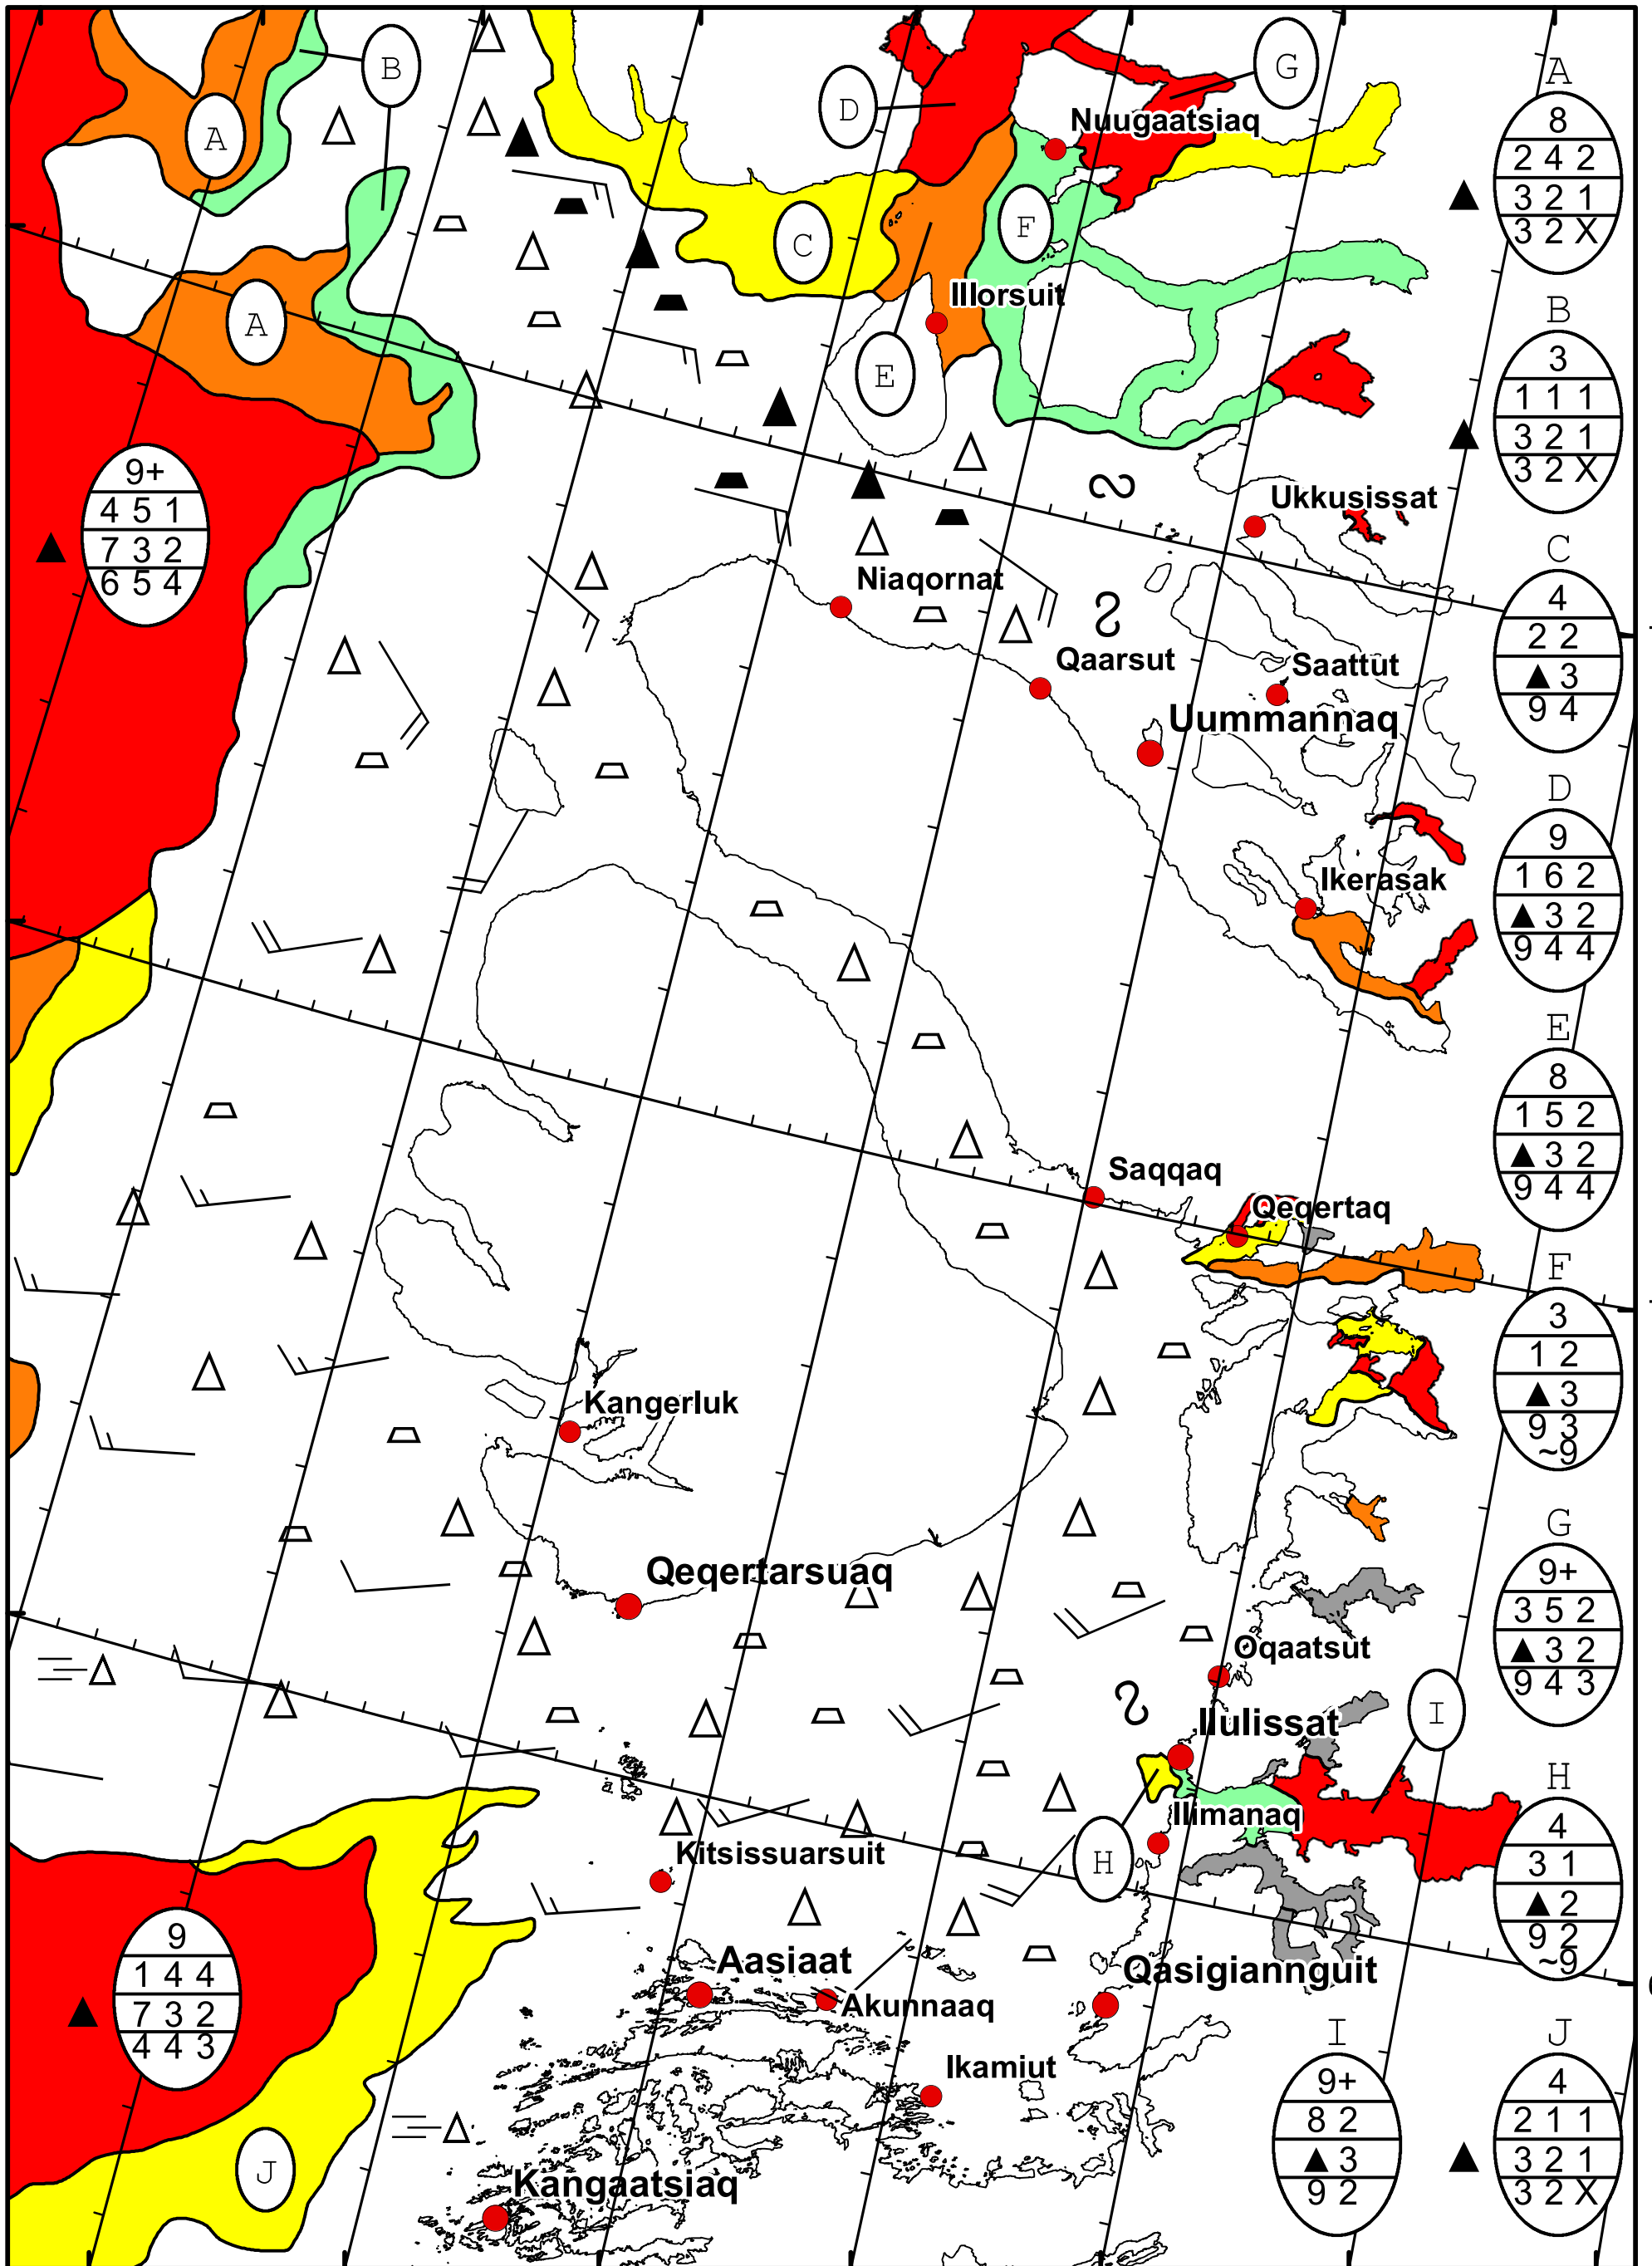

58°W 57°W 56°W 55°W 54°W 53°W 52°W 51°W

71°N

70°N

69°N

71°N

70°N

69°N

DMI Ice Service

### West Greenland Ice Chart

Danish Meteorological Institute

Valid: 21 December 2024, 10:15 UTC