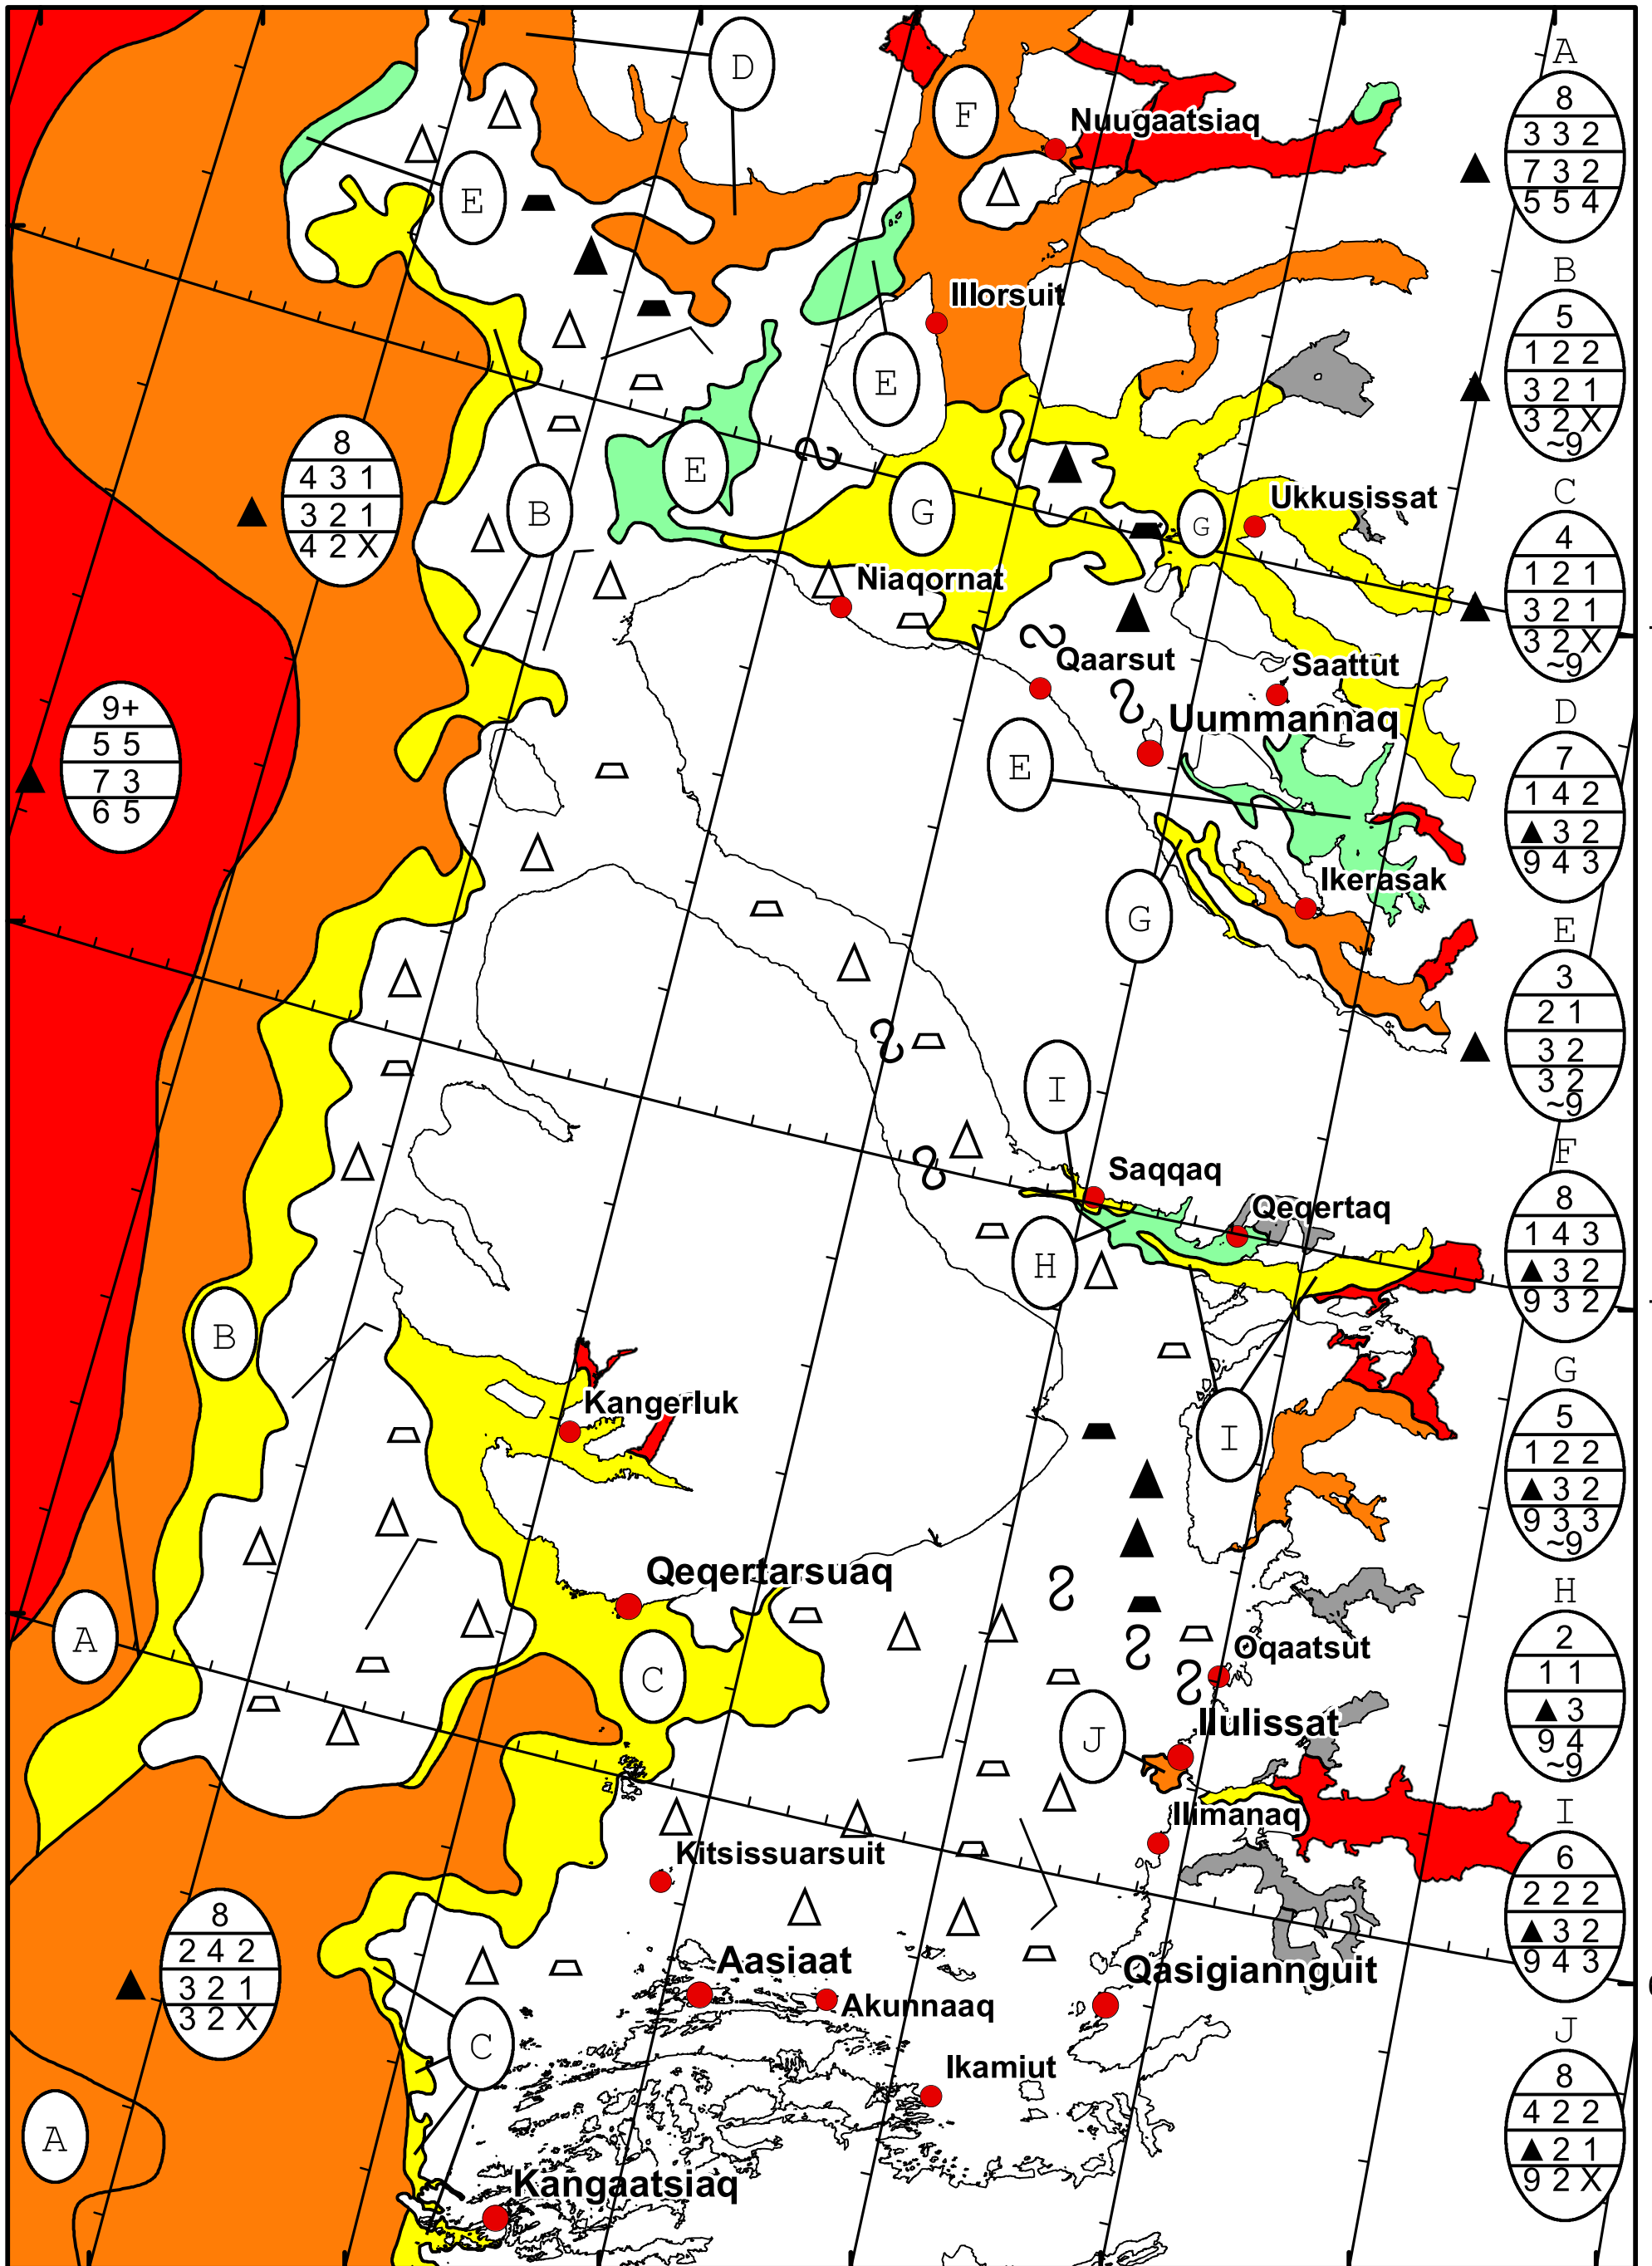

58°W 57°W 56°W 55°W 54°W 53°W 52°W 51°W

71°N

70°N

69°N

71°N

70°N

69°N

DMI
Ice Service

West Greenland Ice Chart

Danish Meteorological Institute

Valid: 25 December 2024, 10:50 UTC