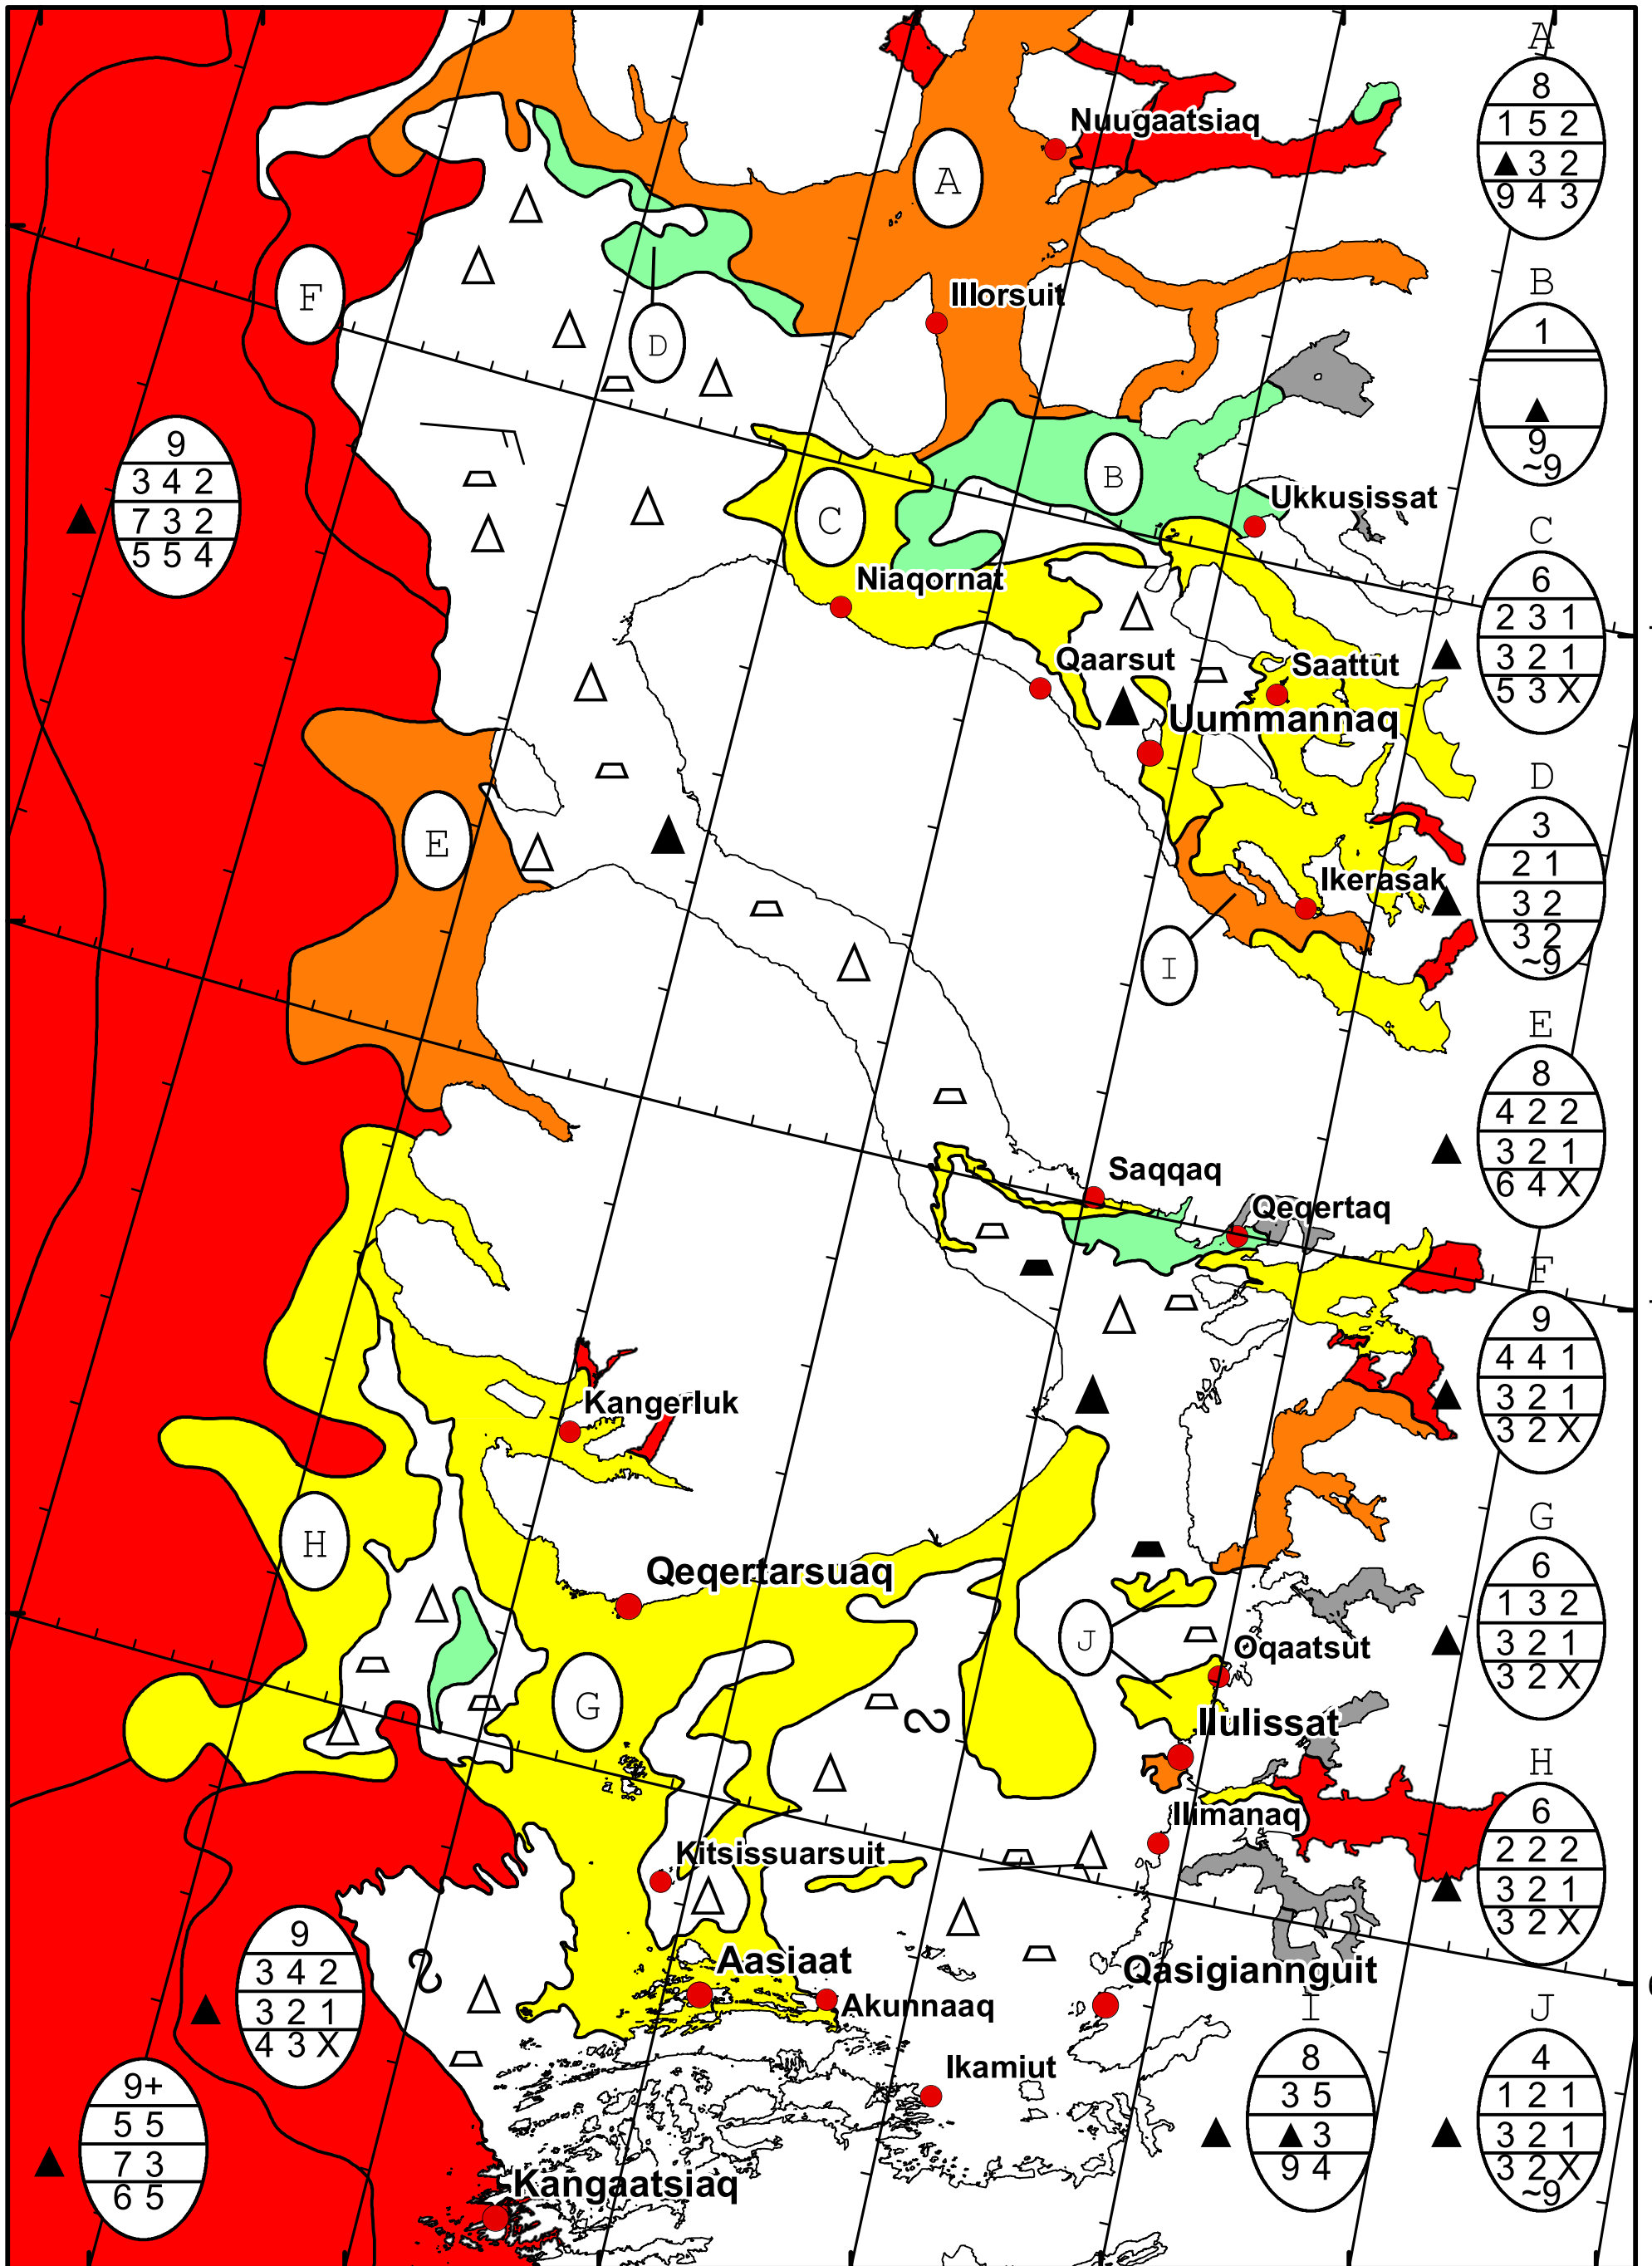

58°W 57°W 56°W 55°W 54°W 53°W 52°W 51°W

71°N

70°N

69°N

71°N

70°N

69°N

DMI  
Ice Service

### West Greenland Ice Chart

Danish Meteorological Institute

Valid: 27 December 2024, 10:30 UTC