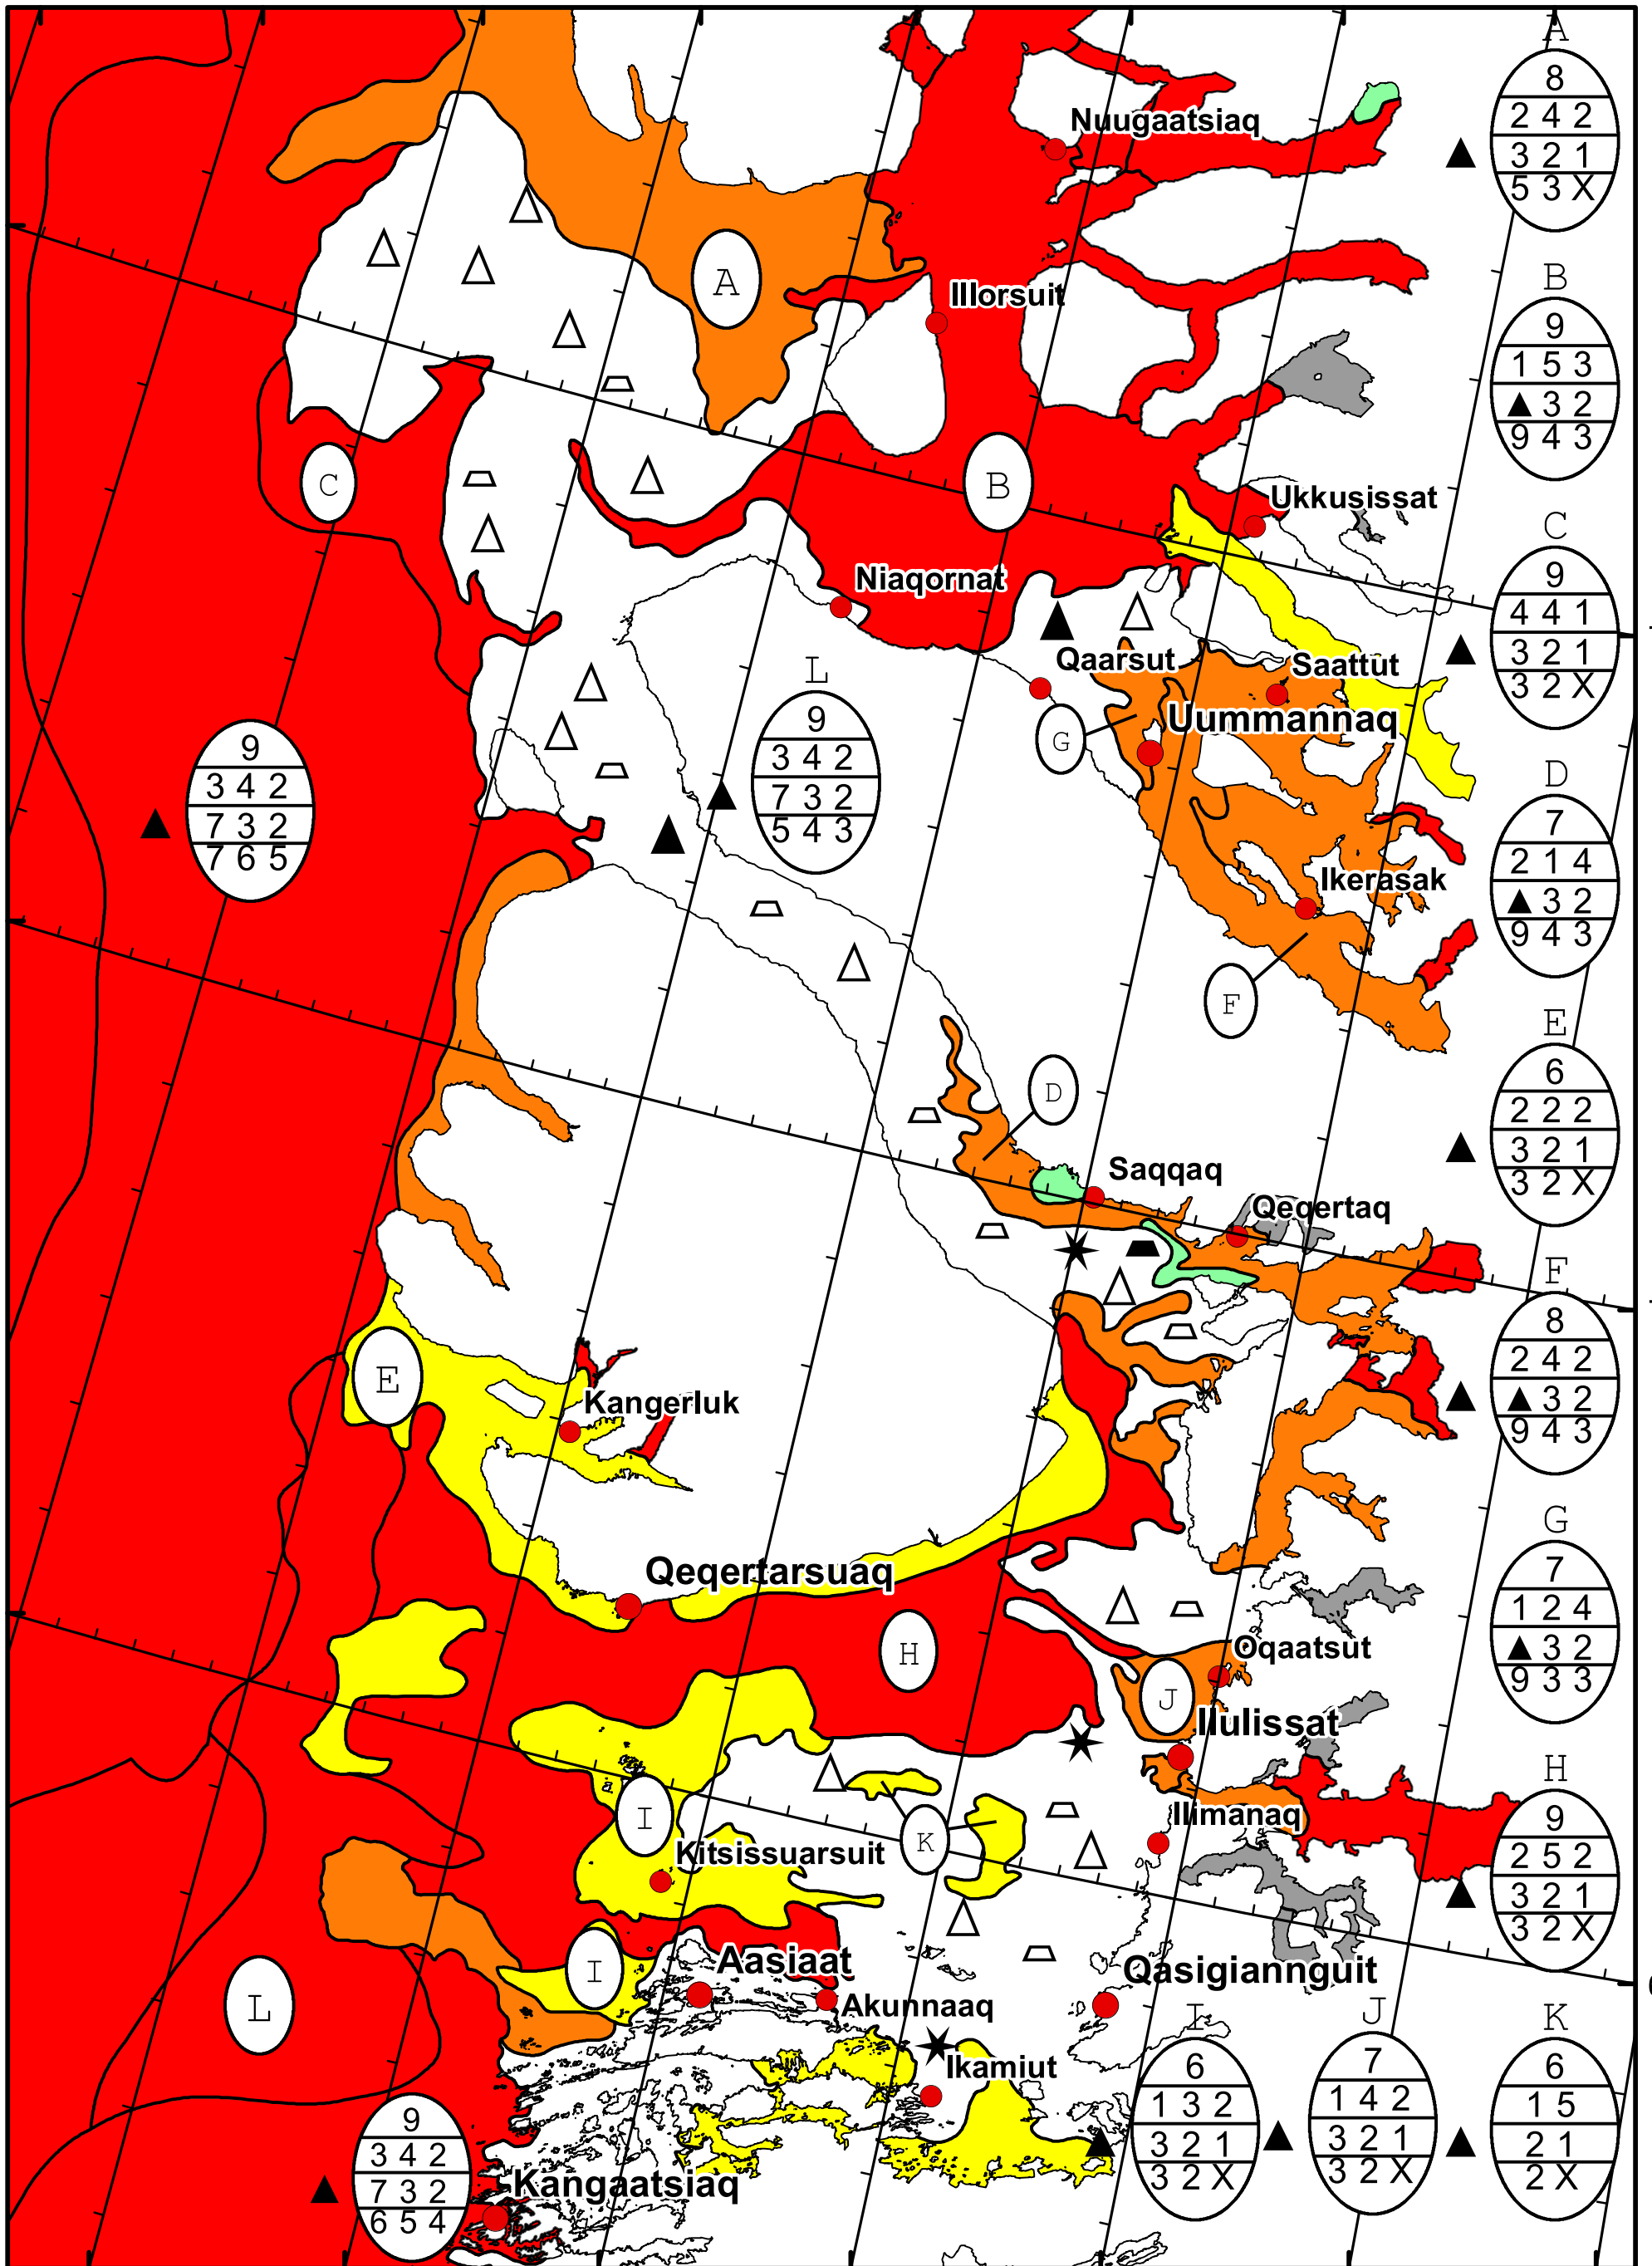

58°W 57°W 56°W 55°W 54°W 53°W 52°W 51°W

71°N

70°N

69°N

71°N

70°N

69°N

DMI
Ice Service

West Greenland Ice Chart

Danish Meteorological Institute

Valid: 28 December 2024, 10:25 UTC