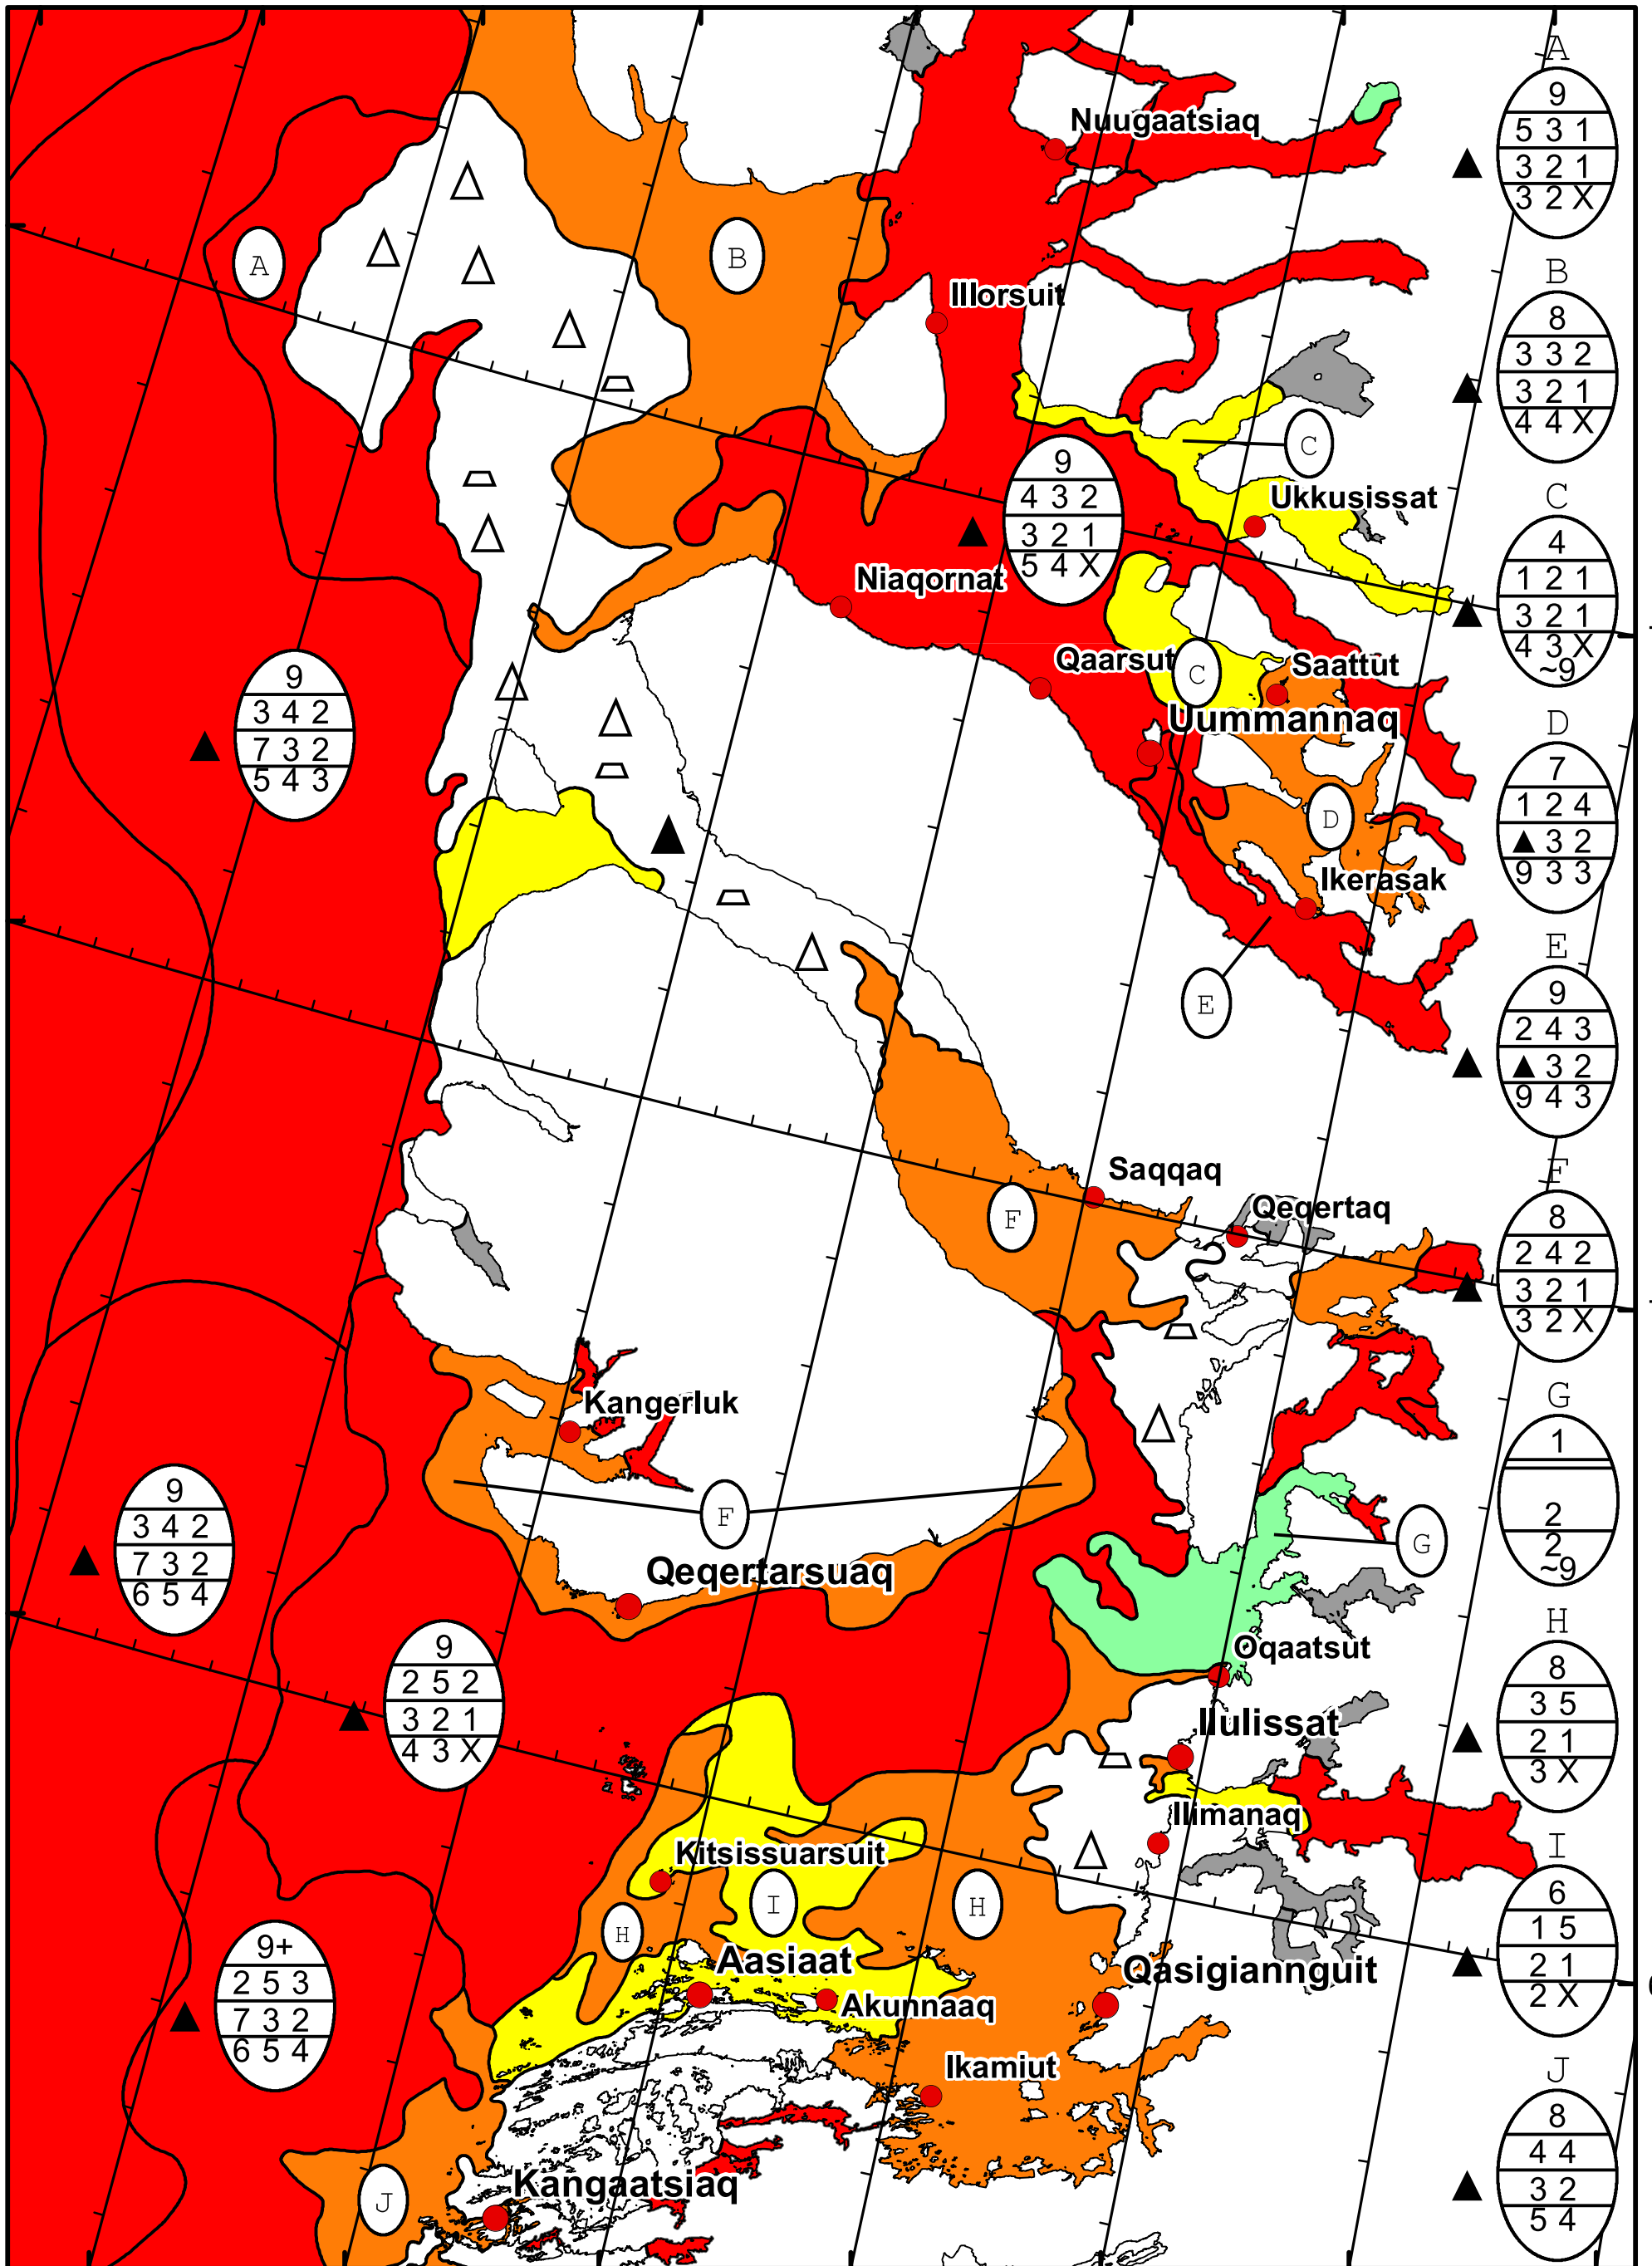

58°W 57°W 56°W 55°W 54°W 53°W 52°W 51°W

71°N

70°N

69°N

71°N

70°N

69°N

DMI
Ice Service

West Greenland Ice Chart

Danish Meteorological Institute

Valid: 29 December 2024, 09:50 UTC