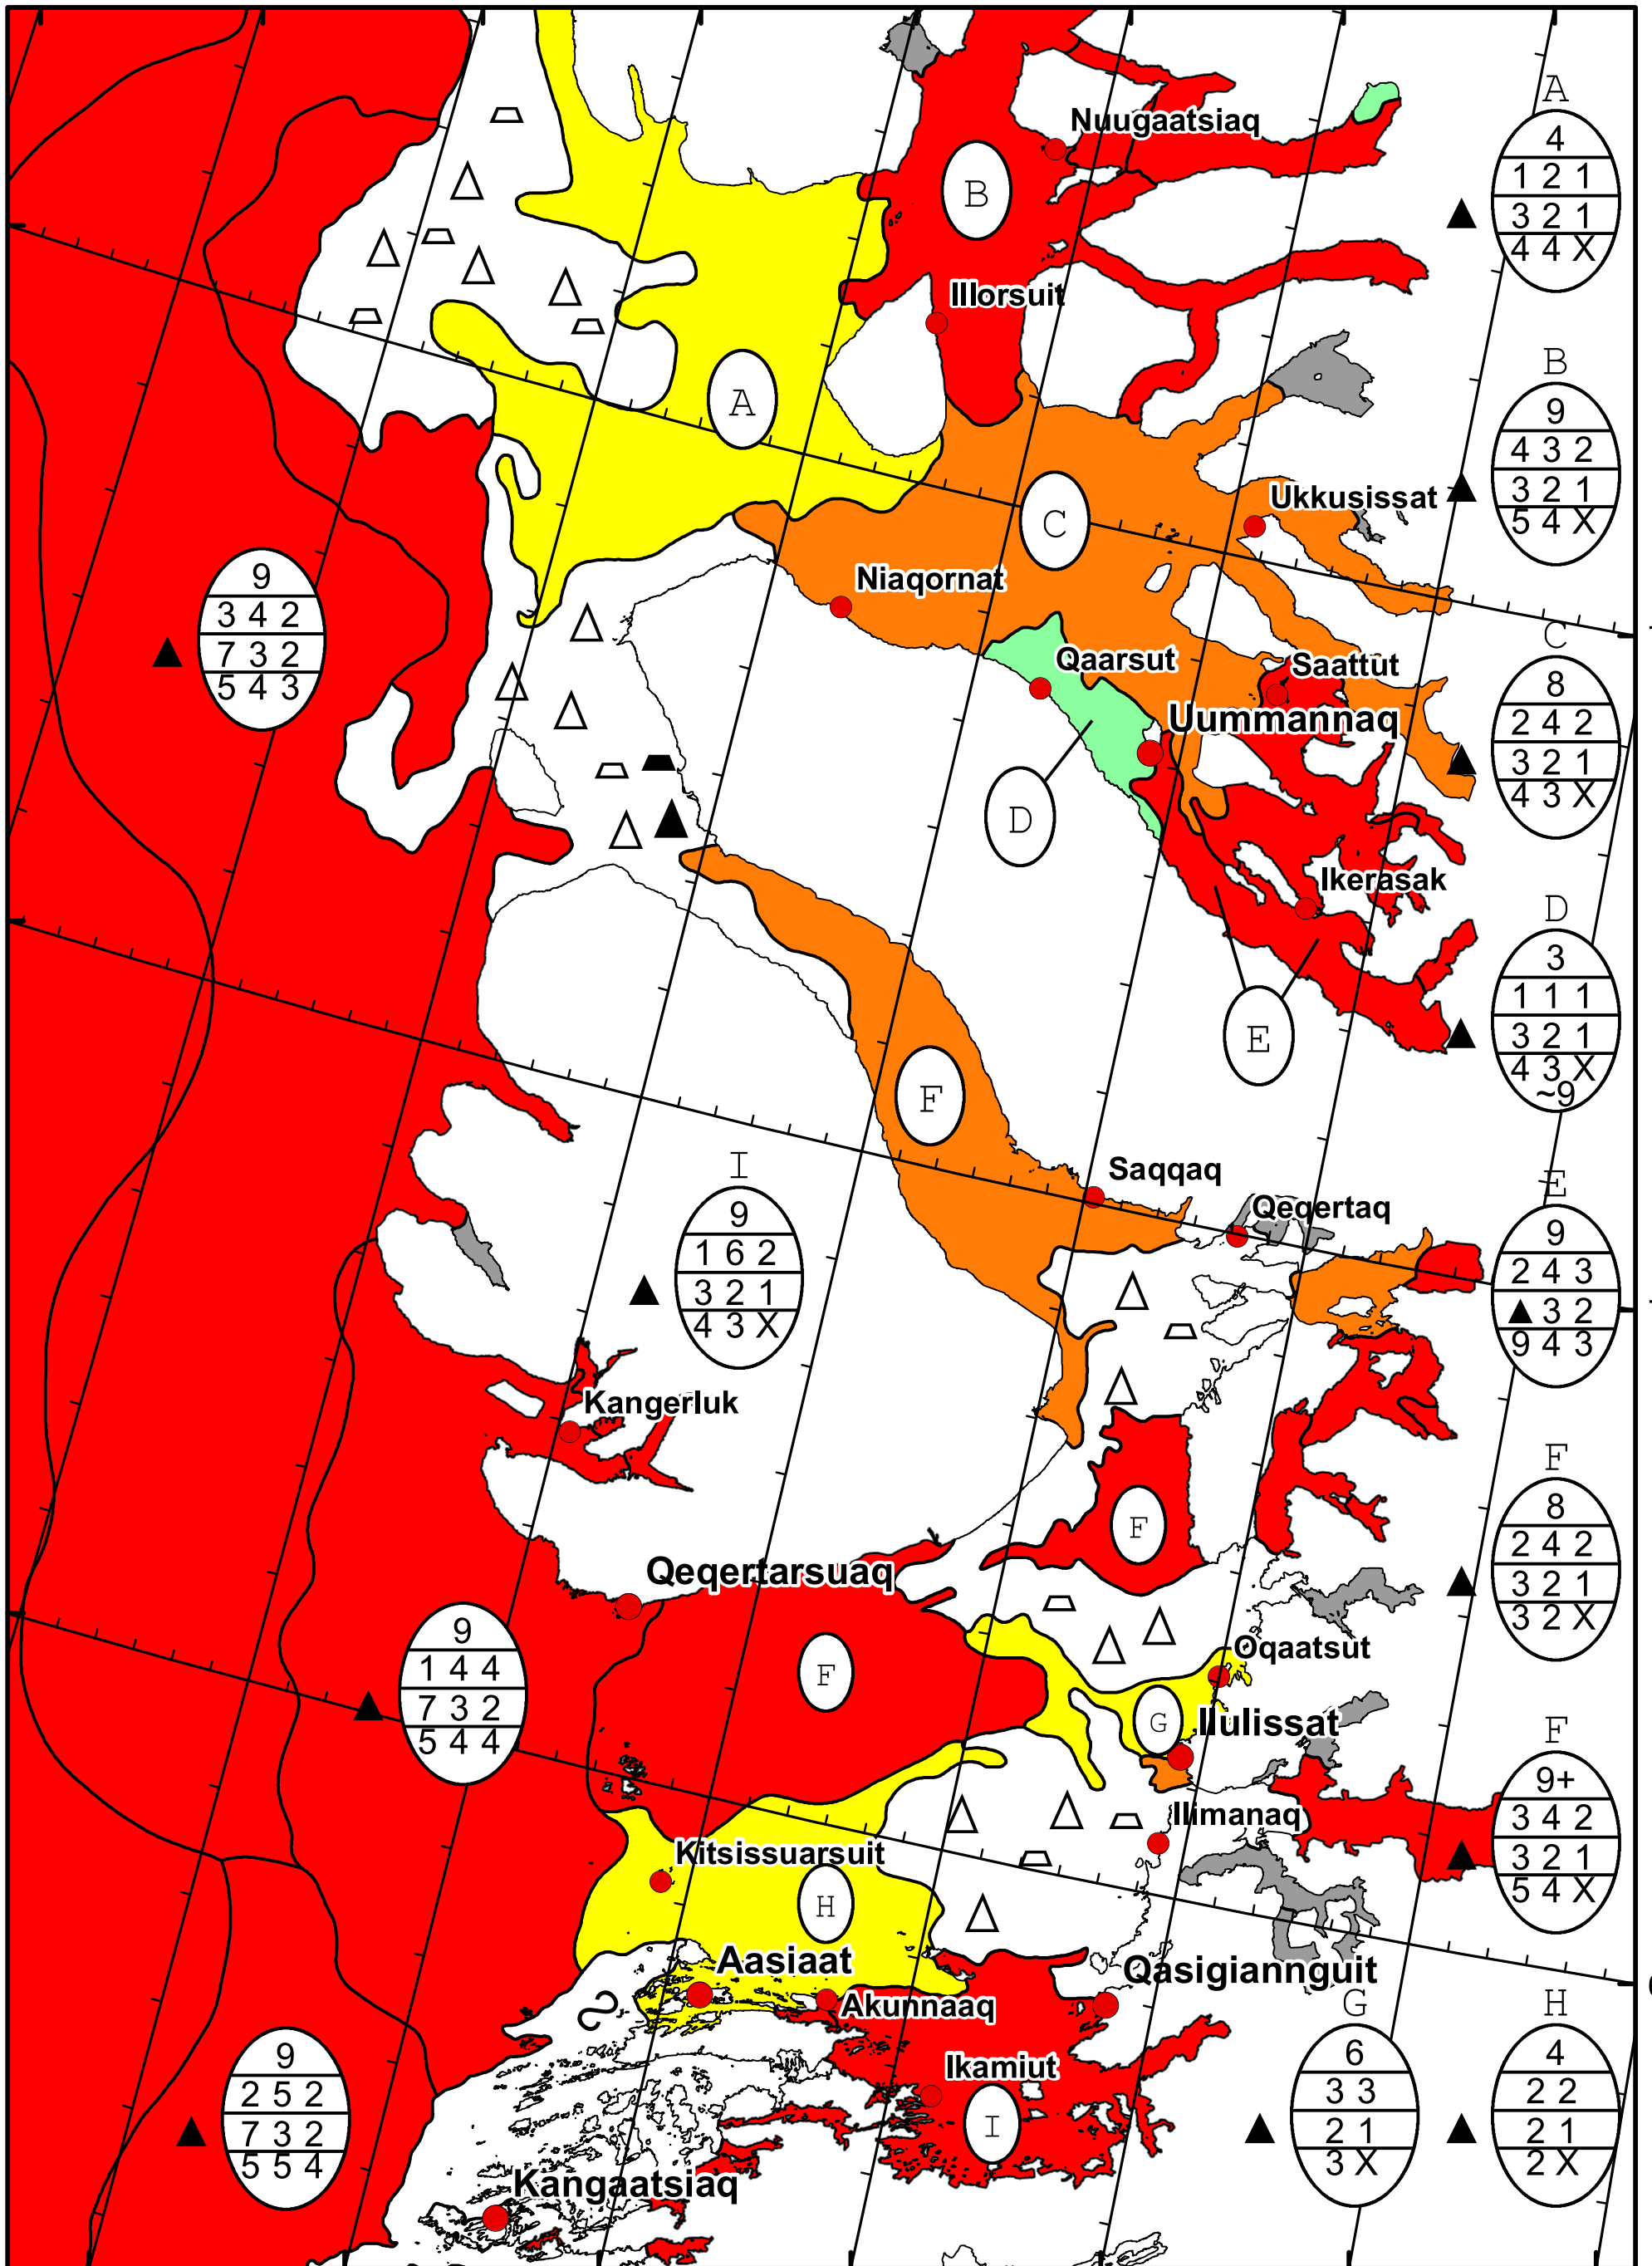

58°W 57°W 56°W 55°W 54°W 53°W 52°W 51°W

71°N

70°N

69°N

71°N

70°N

69°N

DMI Ice Service

West Greenland Ice Chart

Danish Meteorological Institute

Valid: 30 December 2024, 10:10 UTC