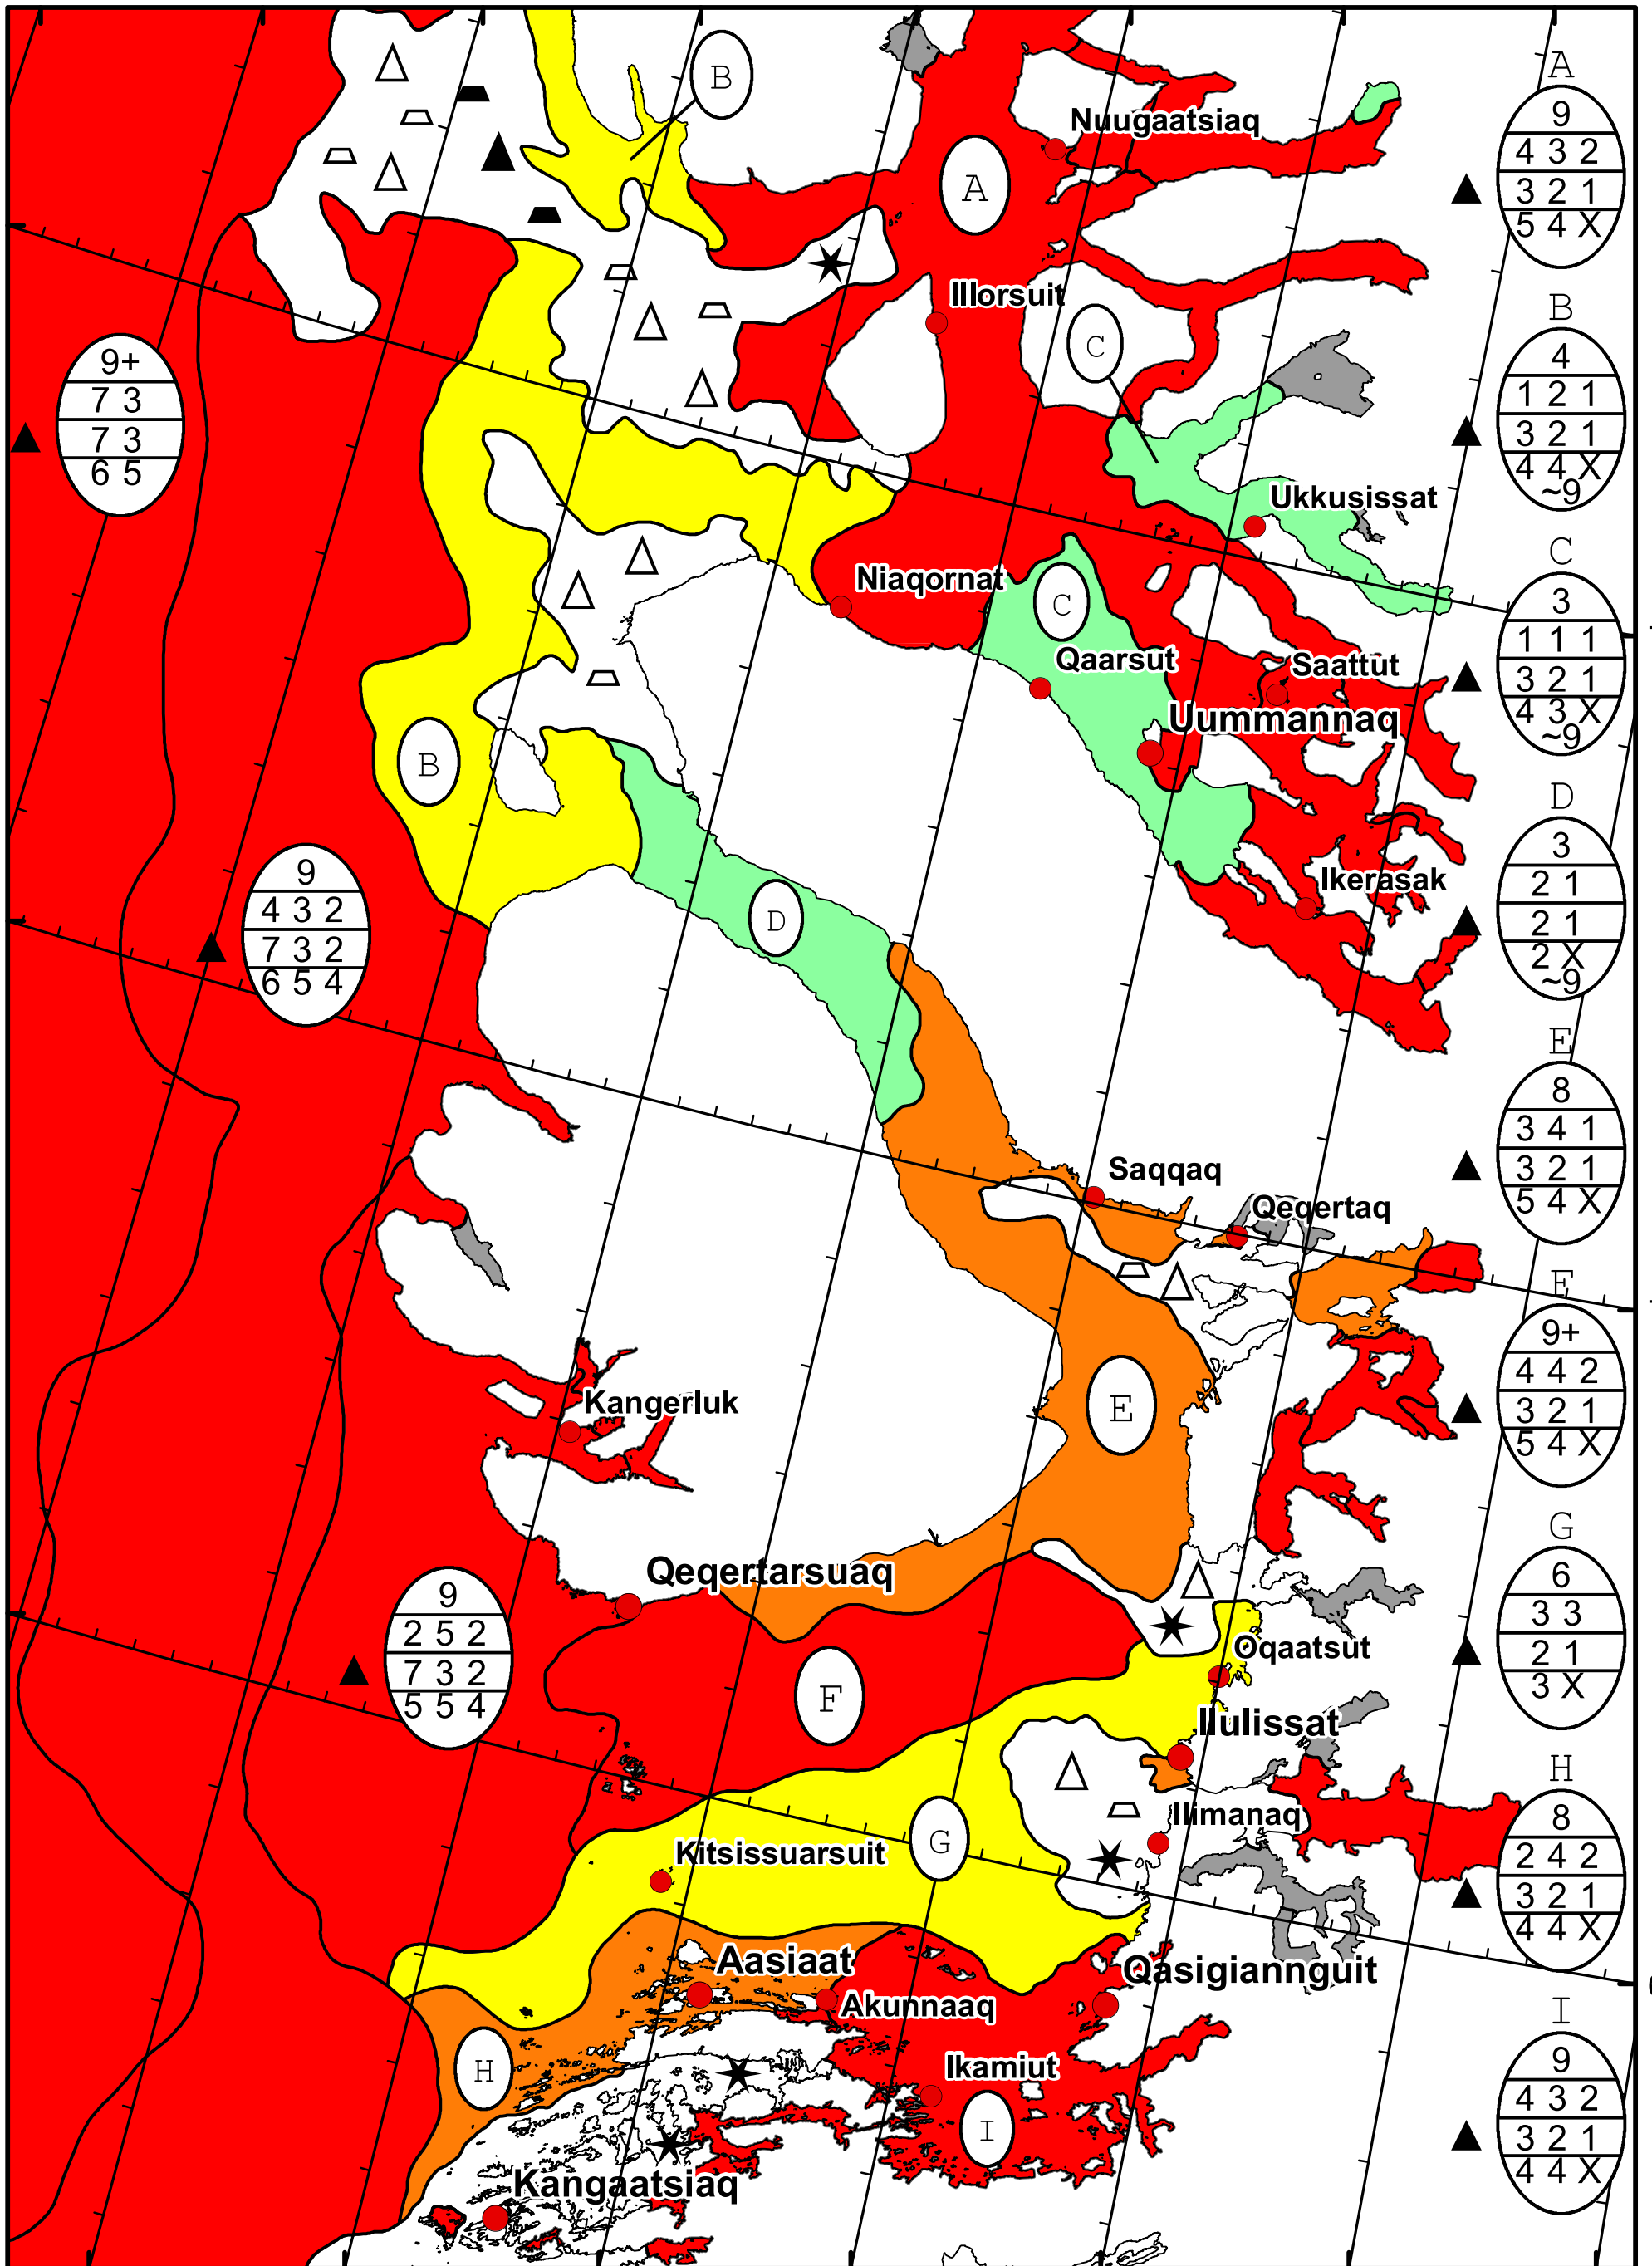

58°W 57°W 56°W 55°W 54°W 53°W 52°W 51°W

71°N

70°N

69°N

71°N

70°N

69°N

DMI Ice Service

### West Greenland Ice Chart

Danish Meteorological Institute

Valid: 01 January 2025, 10:05 UTC