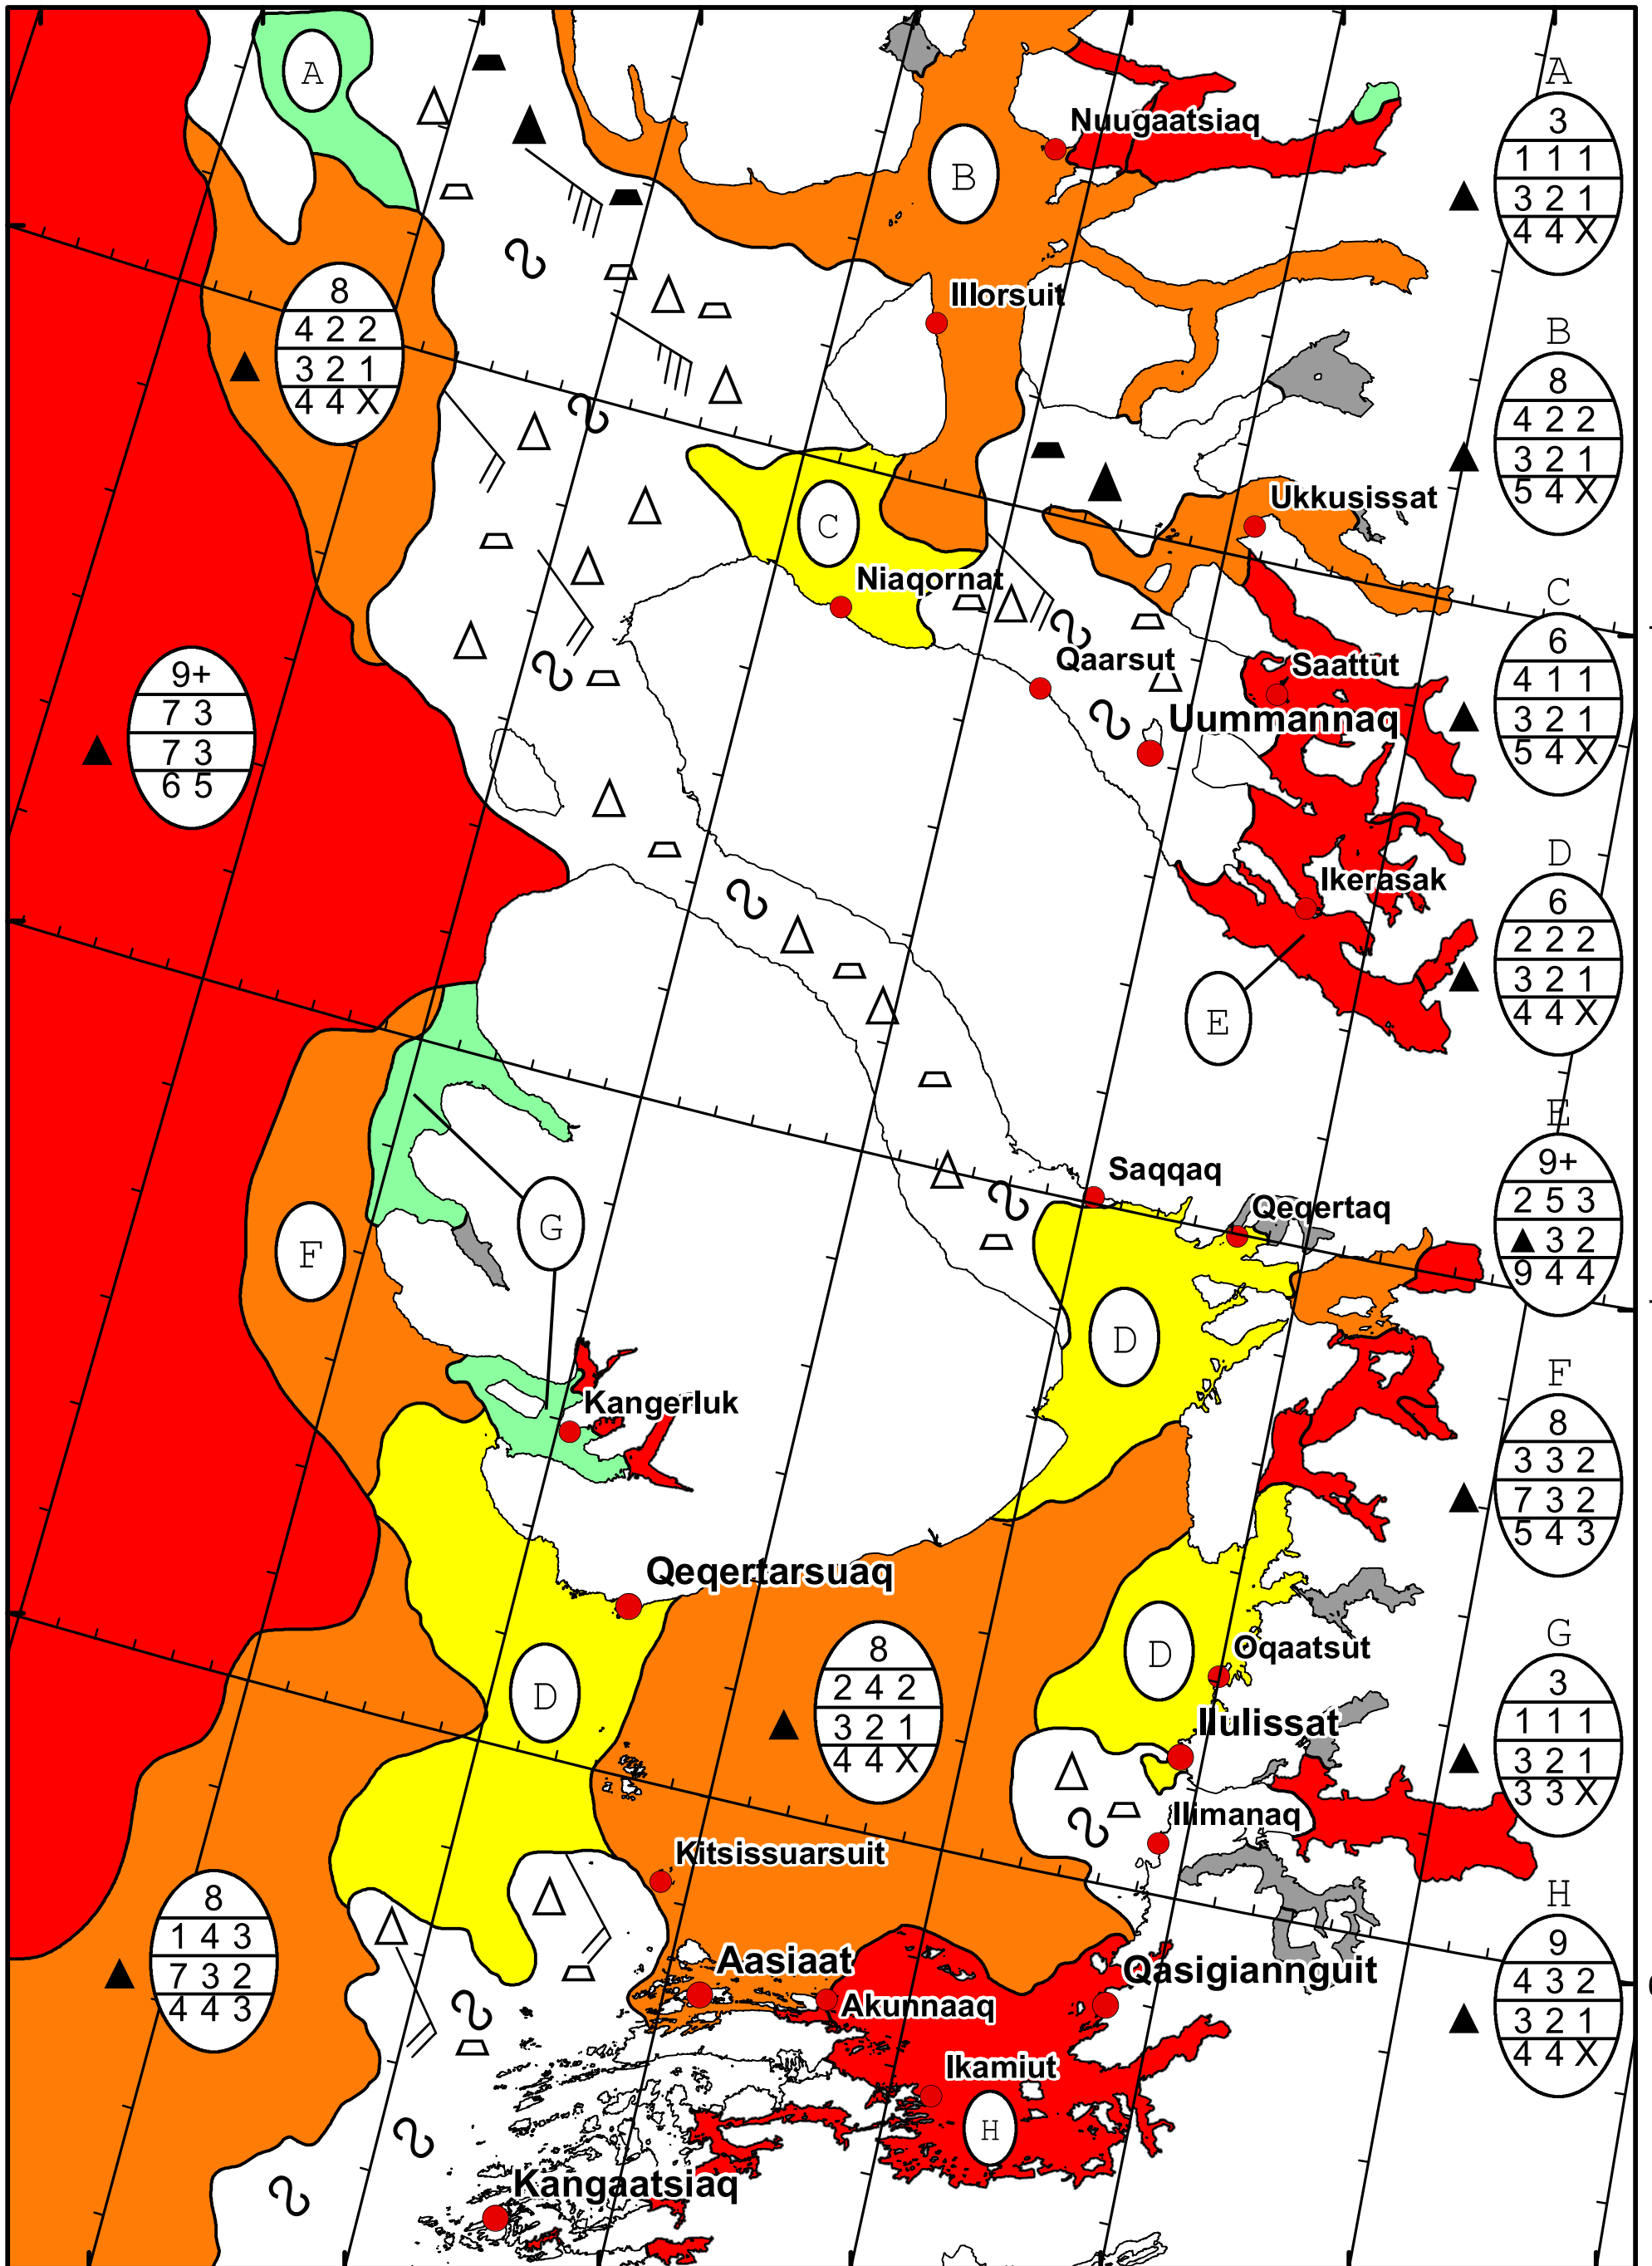

58°W 57°W 56°W 55°W 54°W 53°W 52°W 51°W

71°N

70°N

69°N

71°N

70°N

69°N

DMI
Ice Service

West Greenland Ice Chart

Danish Meteorological Institute

Valid: 02 January 2025, 10:20 UTC