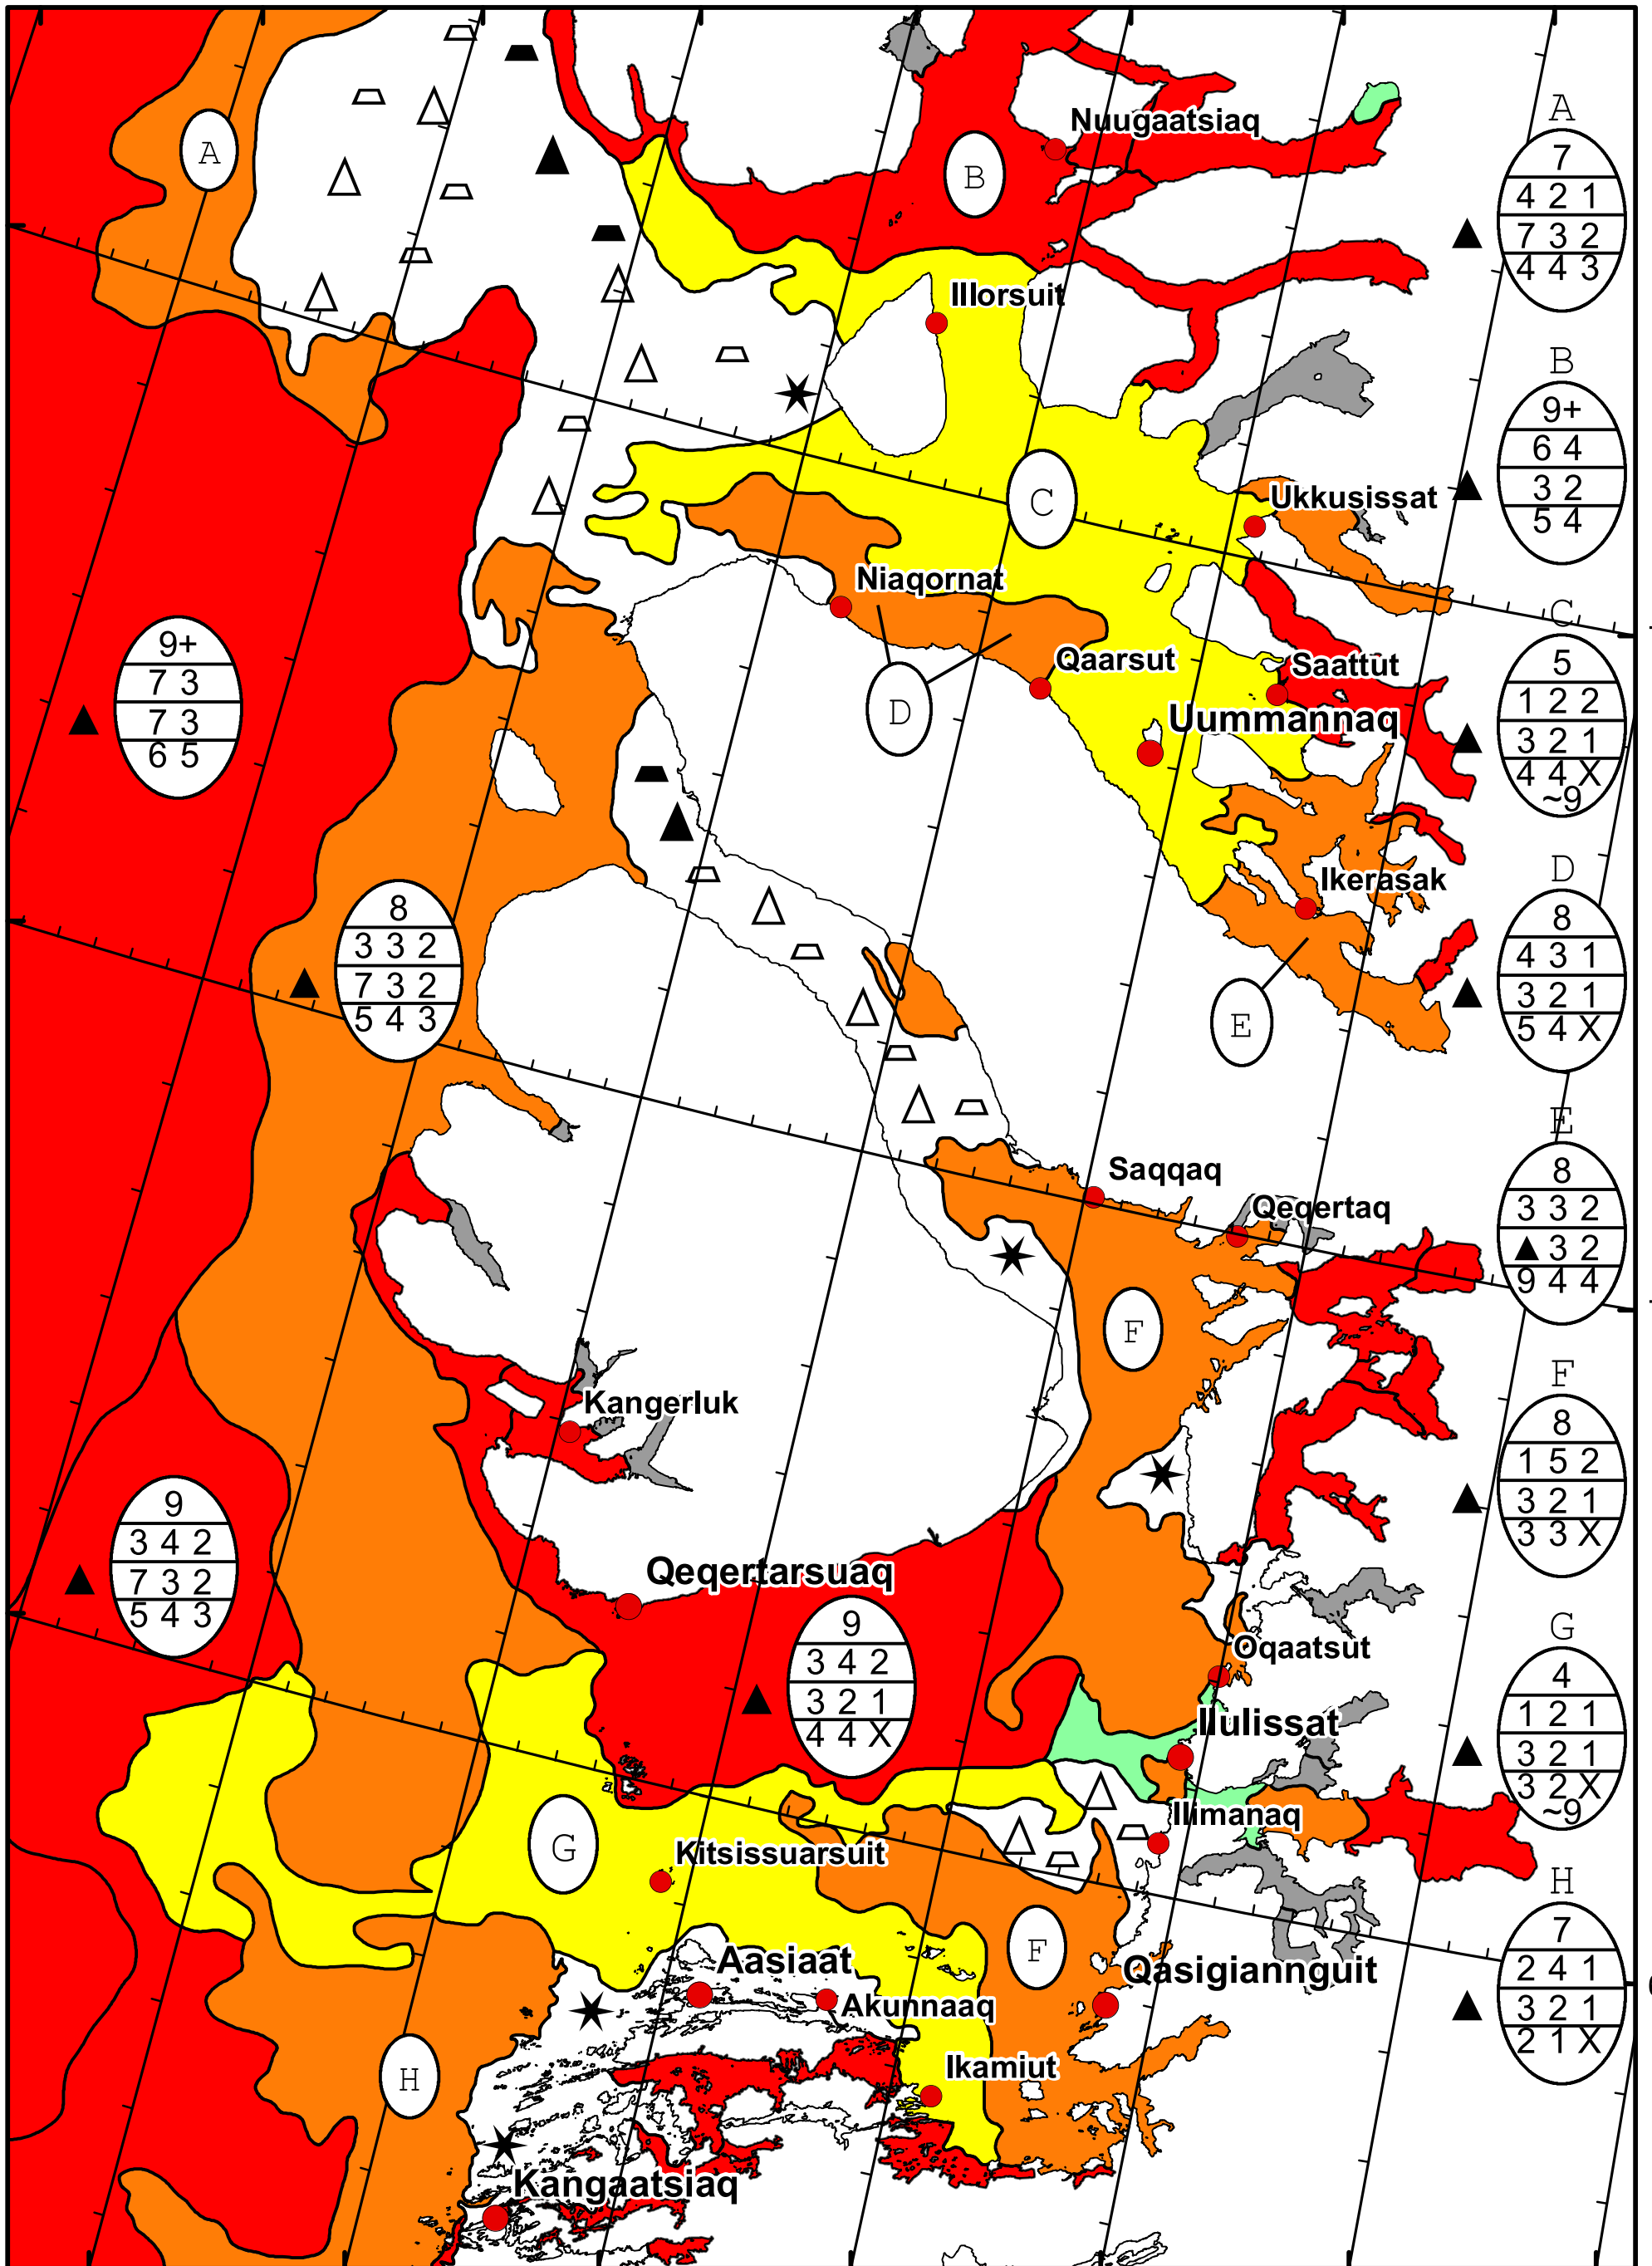

58°W 57°W 56°W 55°W 54°W 53°W 52°W 51°W

71°N

70°N

69°N

71°N

70°N

69°N

DMI Ice Service

West Greenland Ice Chart

Danish Meteorological Institute

Valid: 06 January 2025, 10:00 UTC