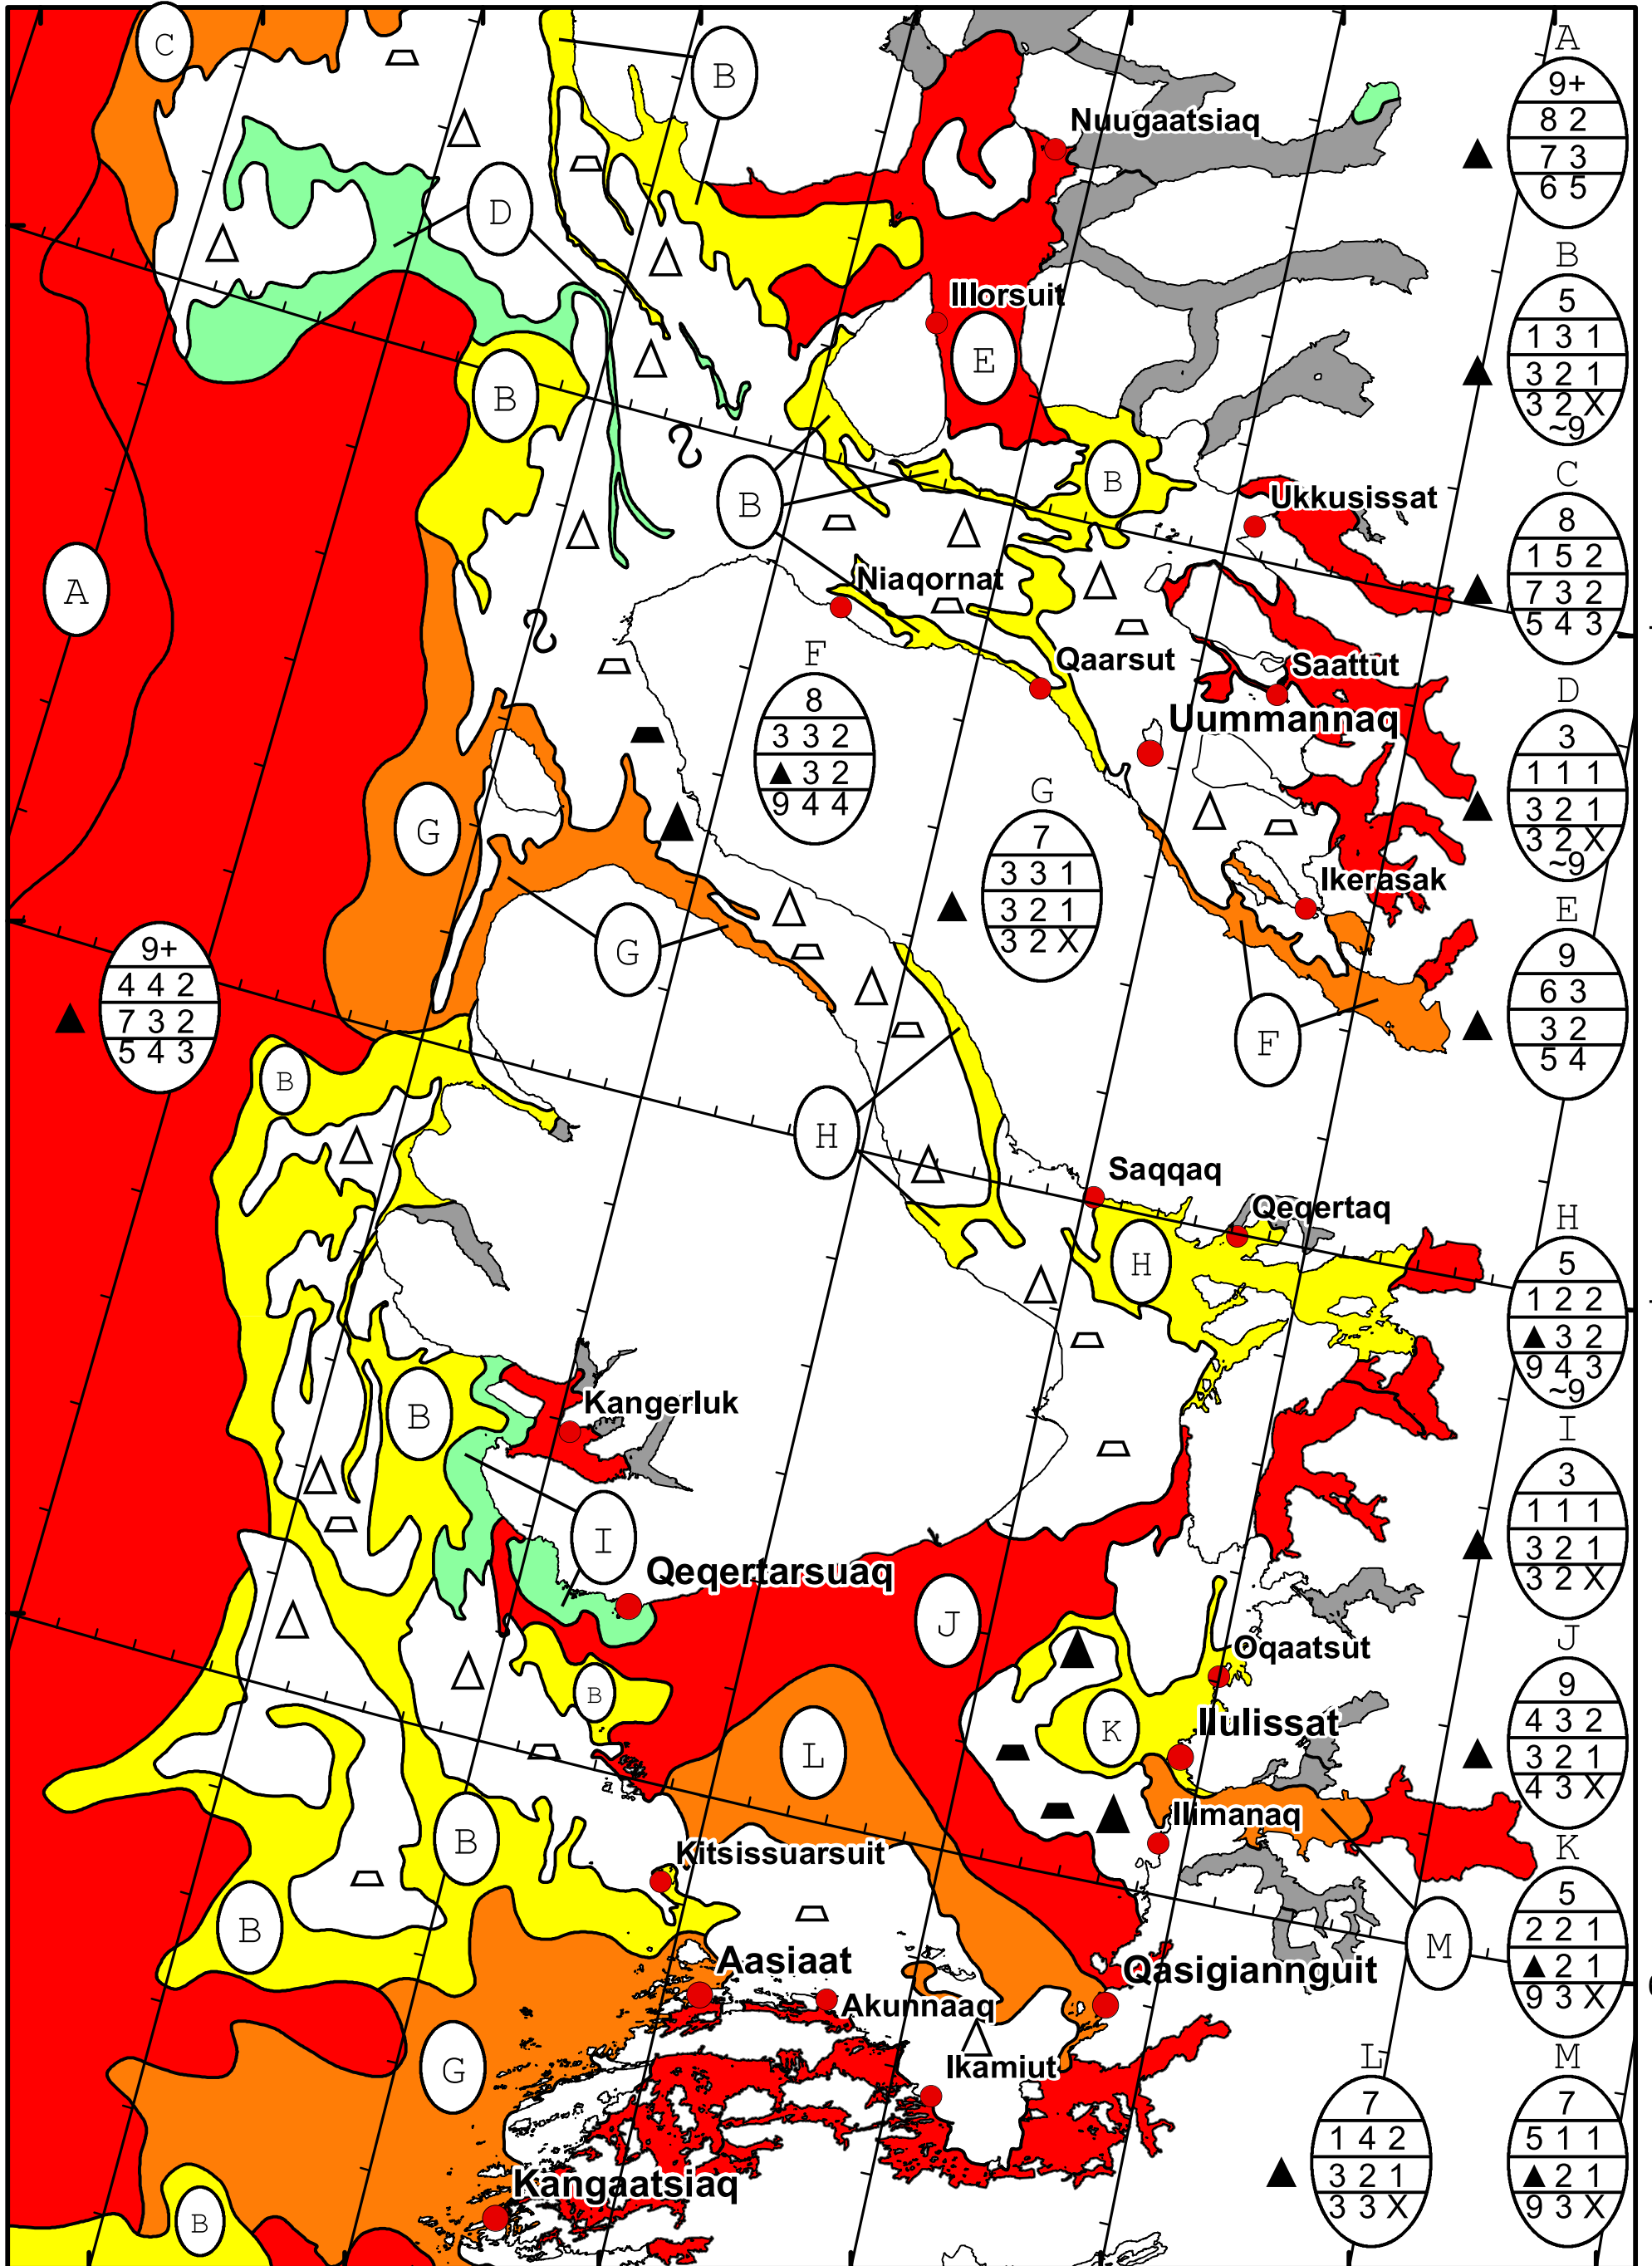

58°W 57°W 56°W 55°W 54°W 53°W 52°W 51°W

71°N

70°N

69°N

71°N

70°N

69°N

DMI
Ice Service

West Greenland Ice Chart

Danish Meteorological Institute

Valid: 09 January 2025, 10:25 UTC