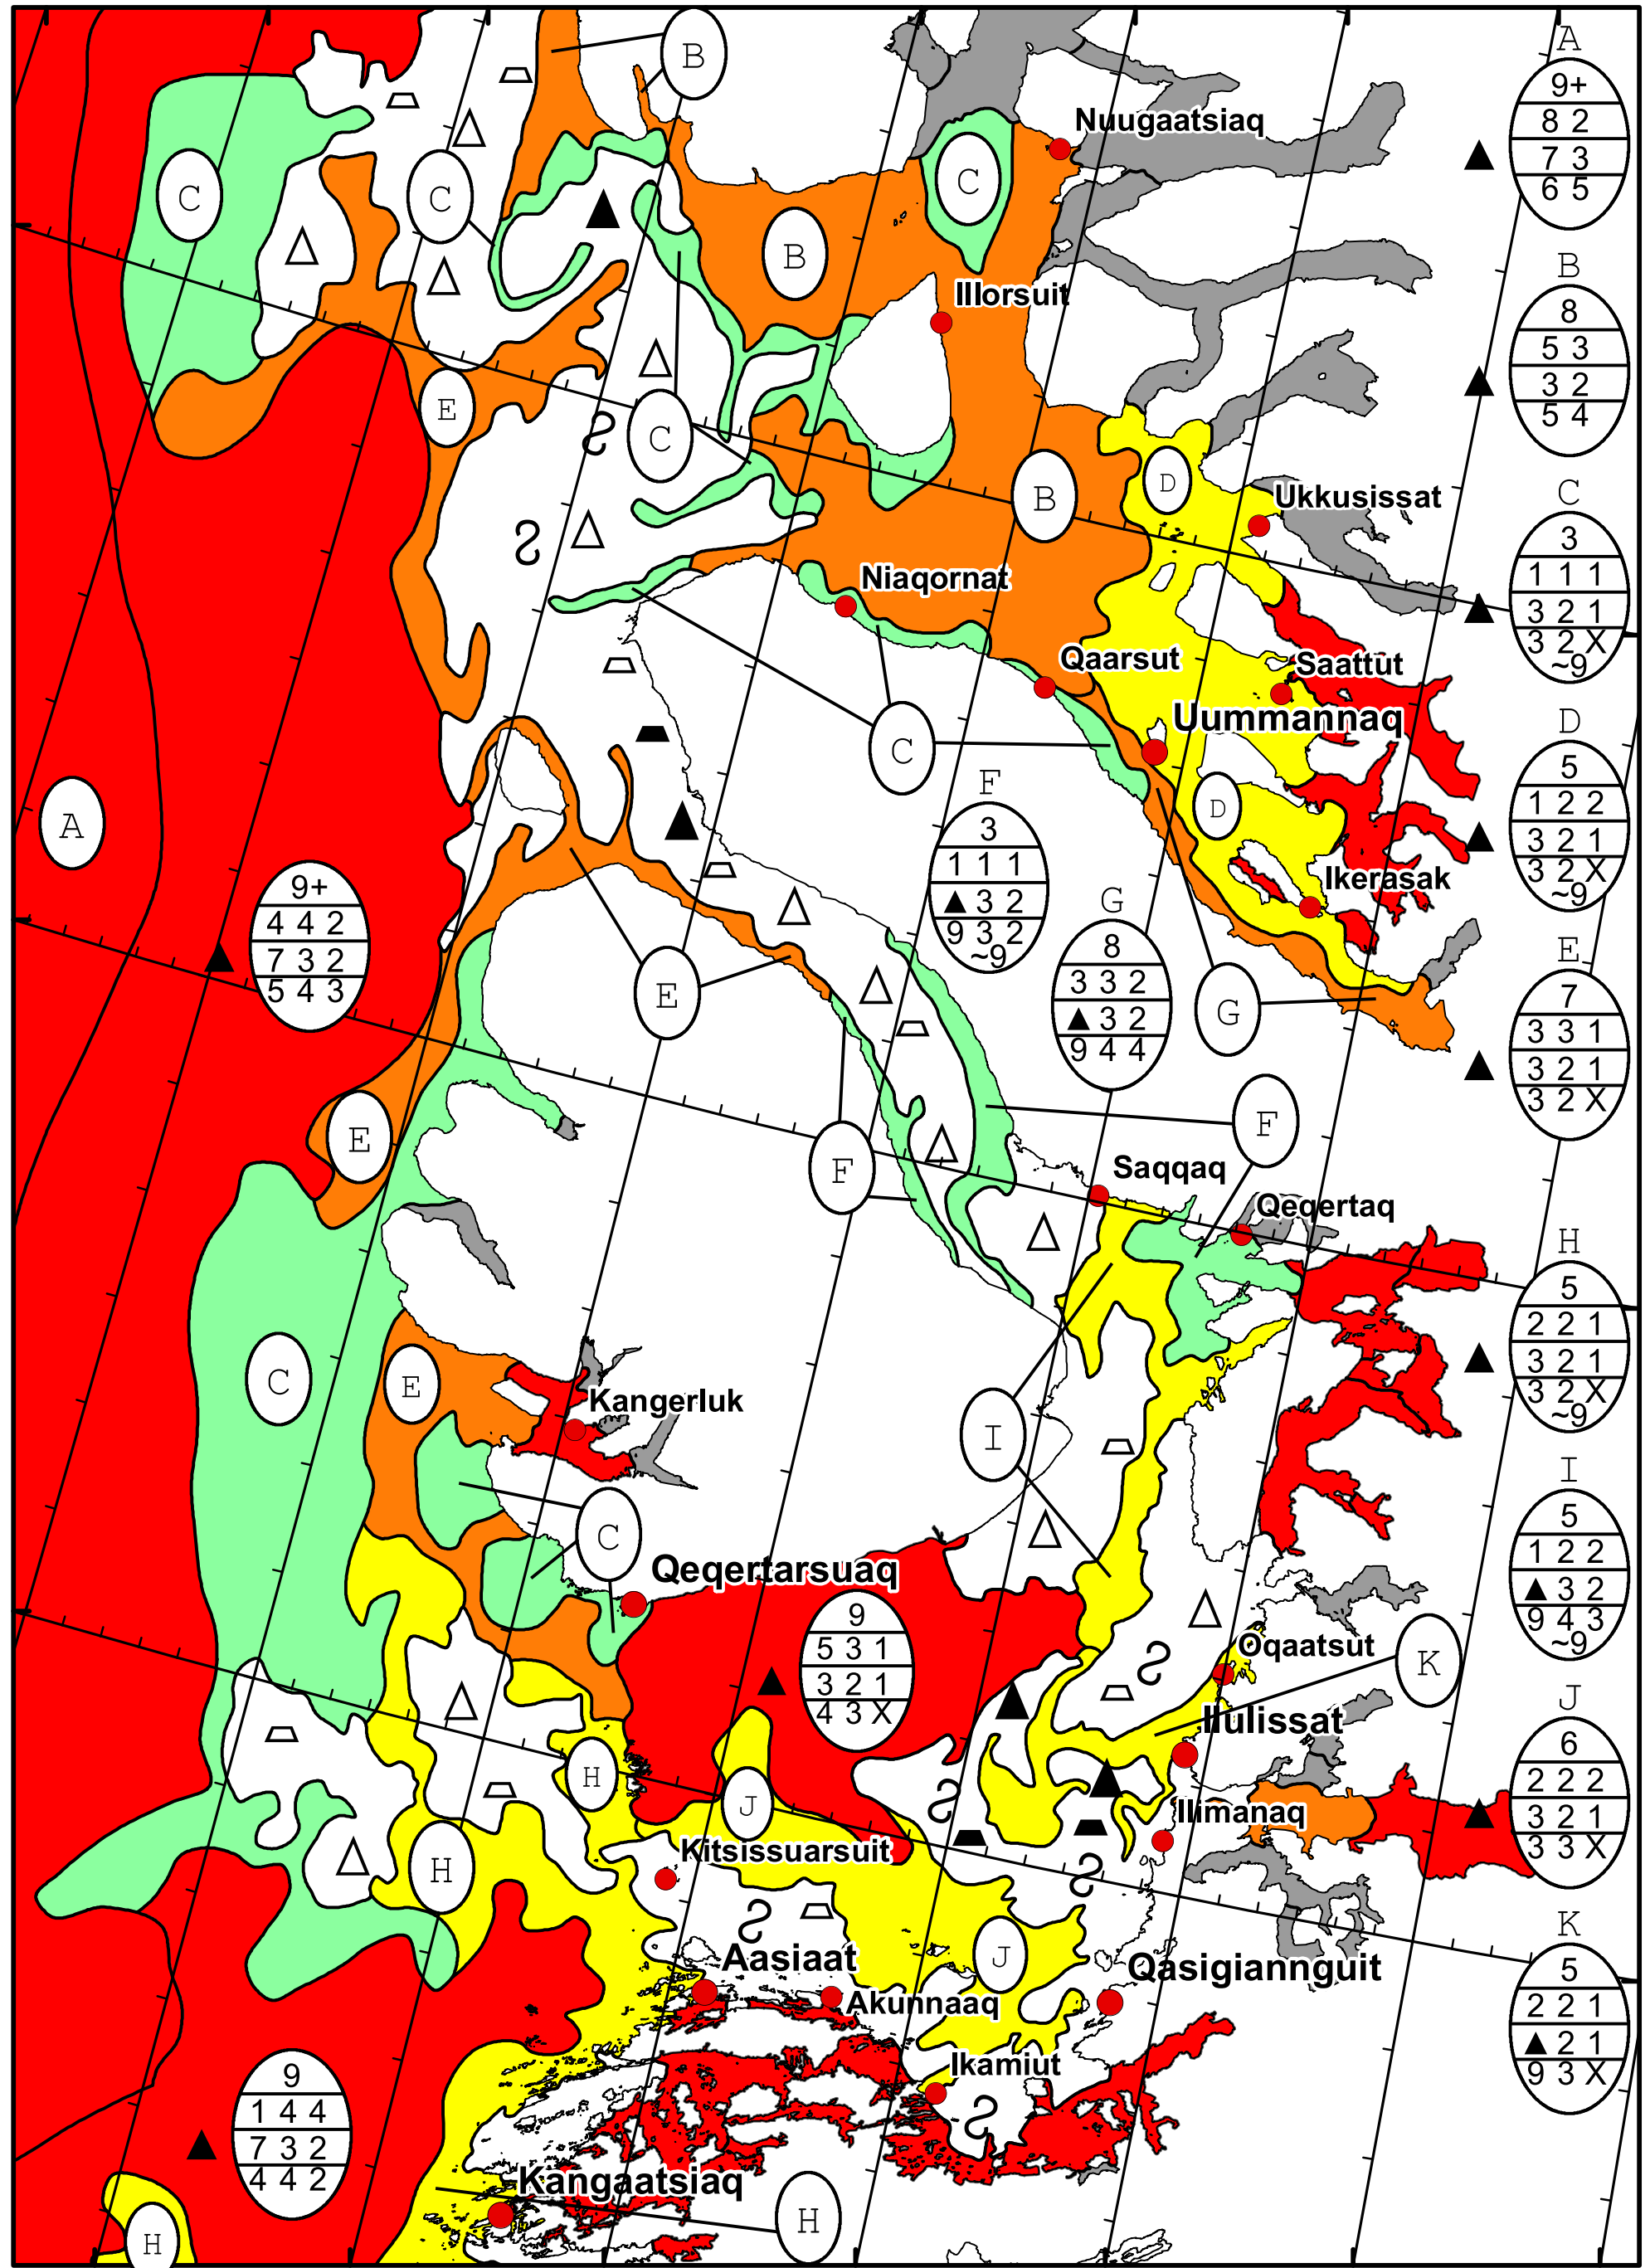

58°W 57°W 56°W 55°W 54°W 53°W 52°W 51°W

71°N

70°N

69°N

71°N

70°N

69°N

DMI  
Ice Service

West Greenland Ice Chart

Danish Meteorological Institute

Valid: 09 January 2025, 21:05 UTC