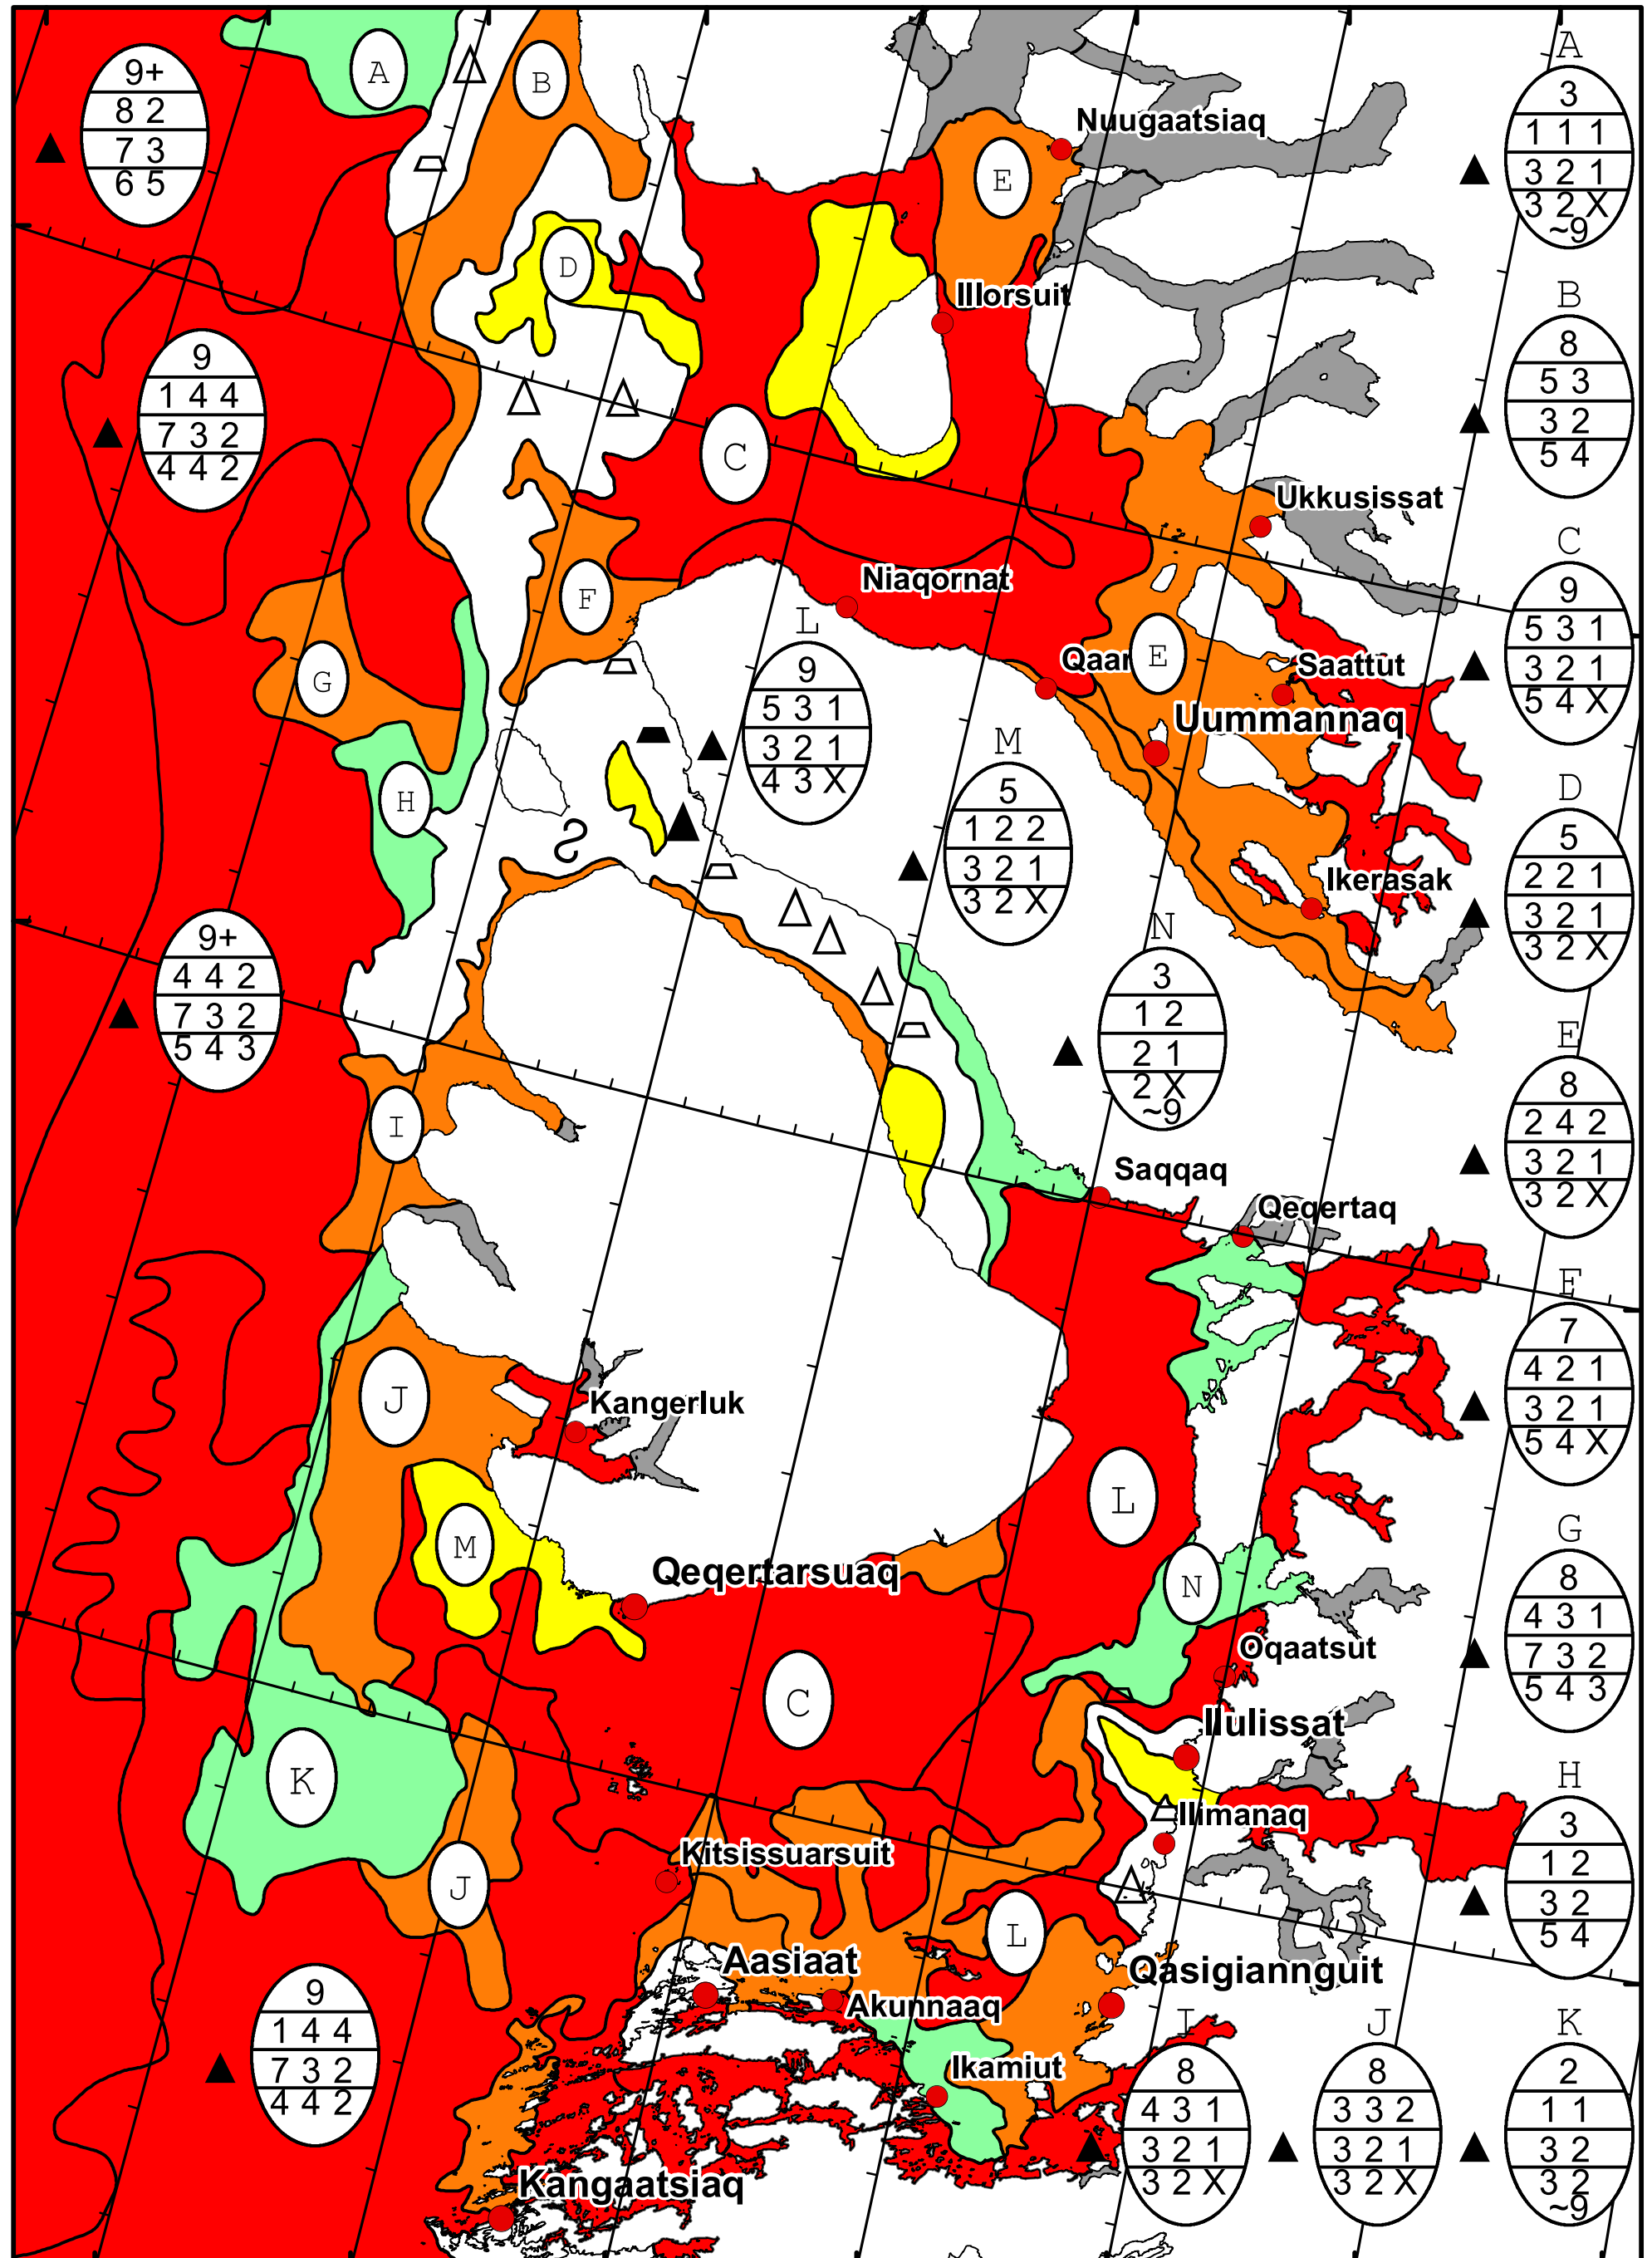

58°W 57°W 56°W 55°W 54°W 53°W 52°W 51°W

71°N

70°N

69°N

71°N

70°N

69°N

DMI  
Ice Service

West Greenland Ice Chart

Danish Meteorological Institute

Valid: 11 January 2025, 10:10 UTC