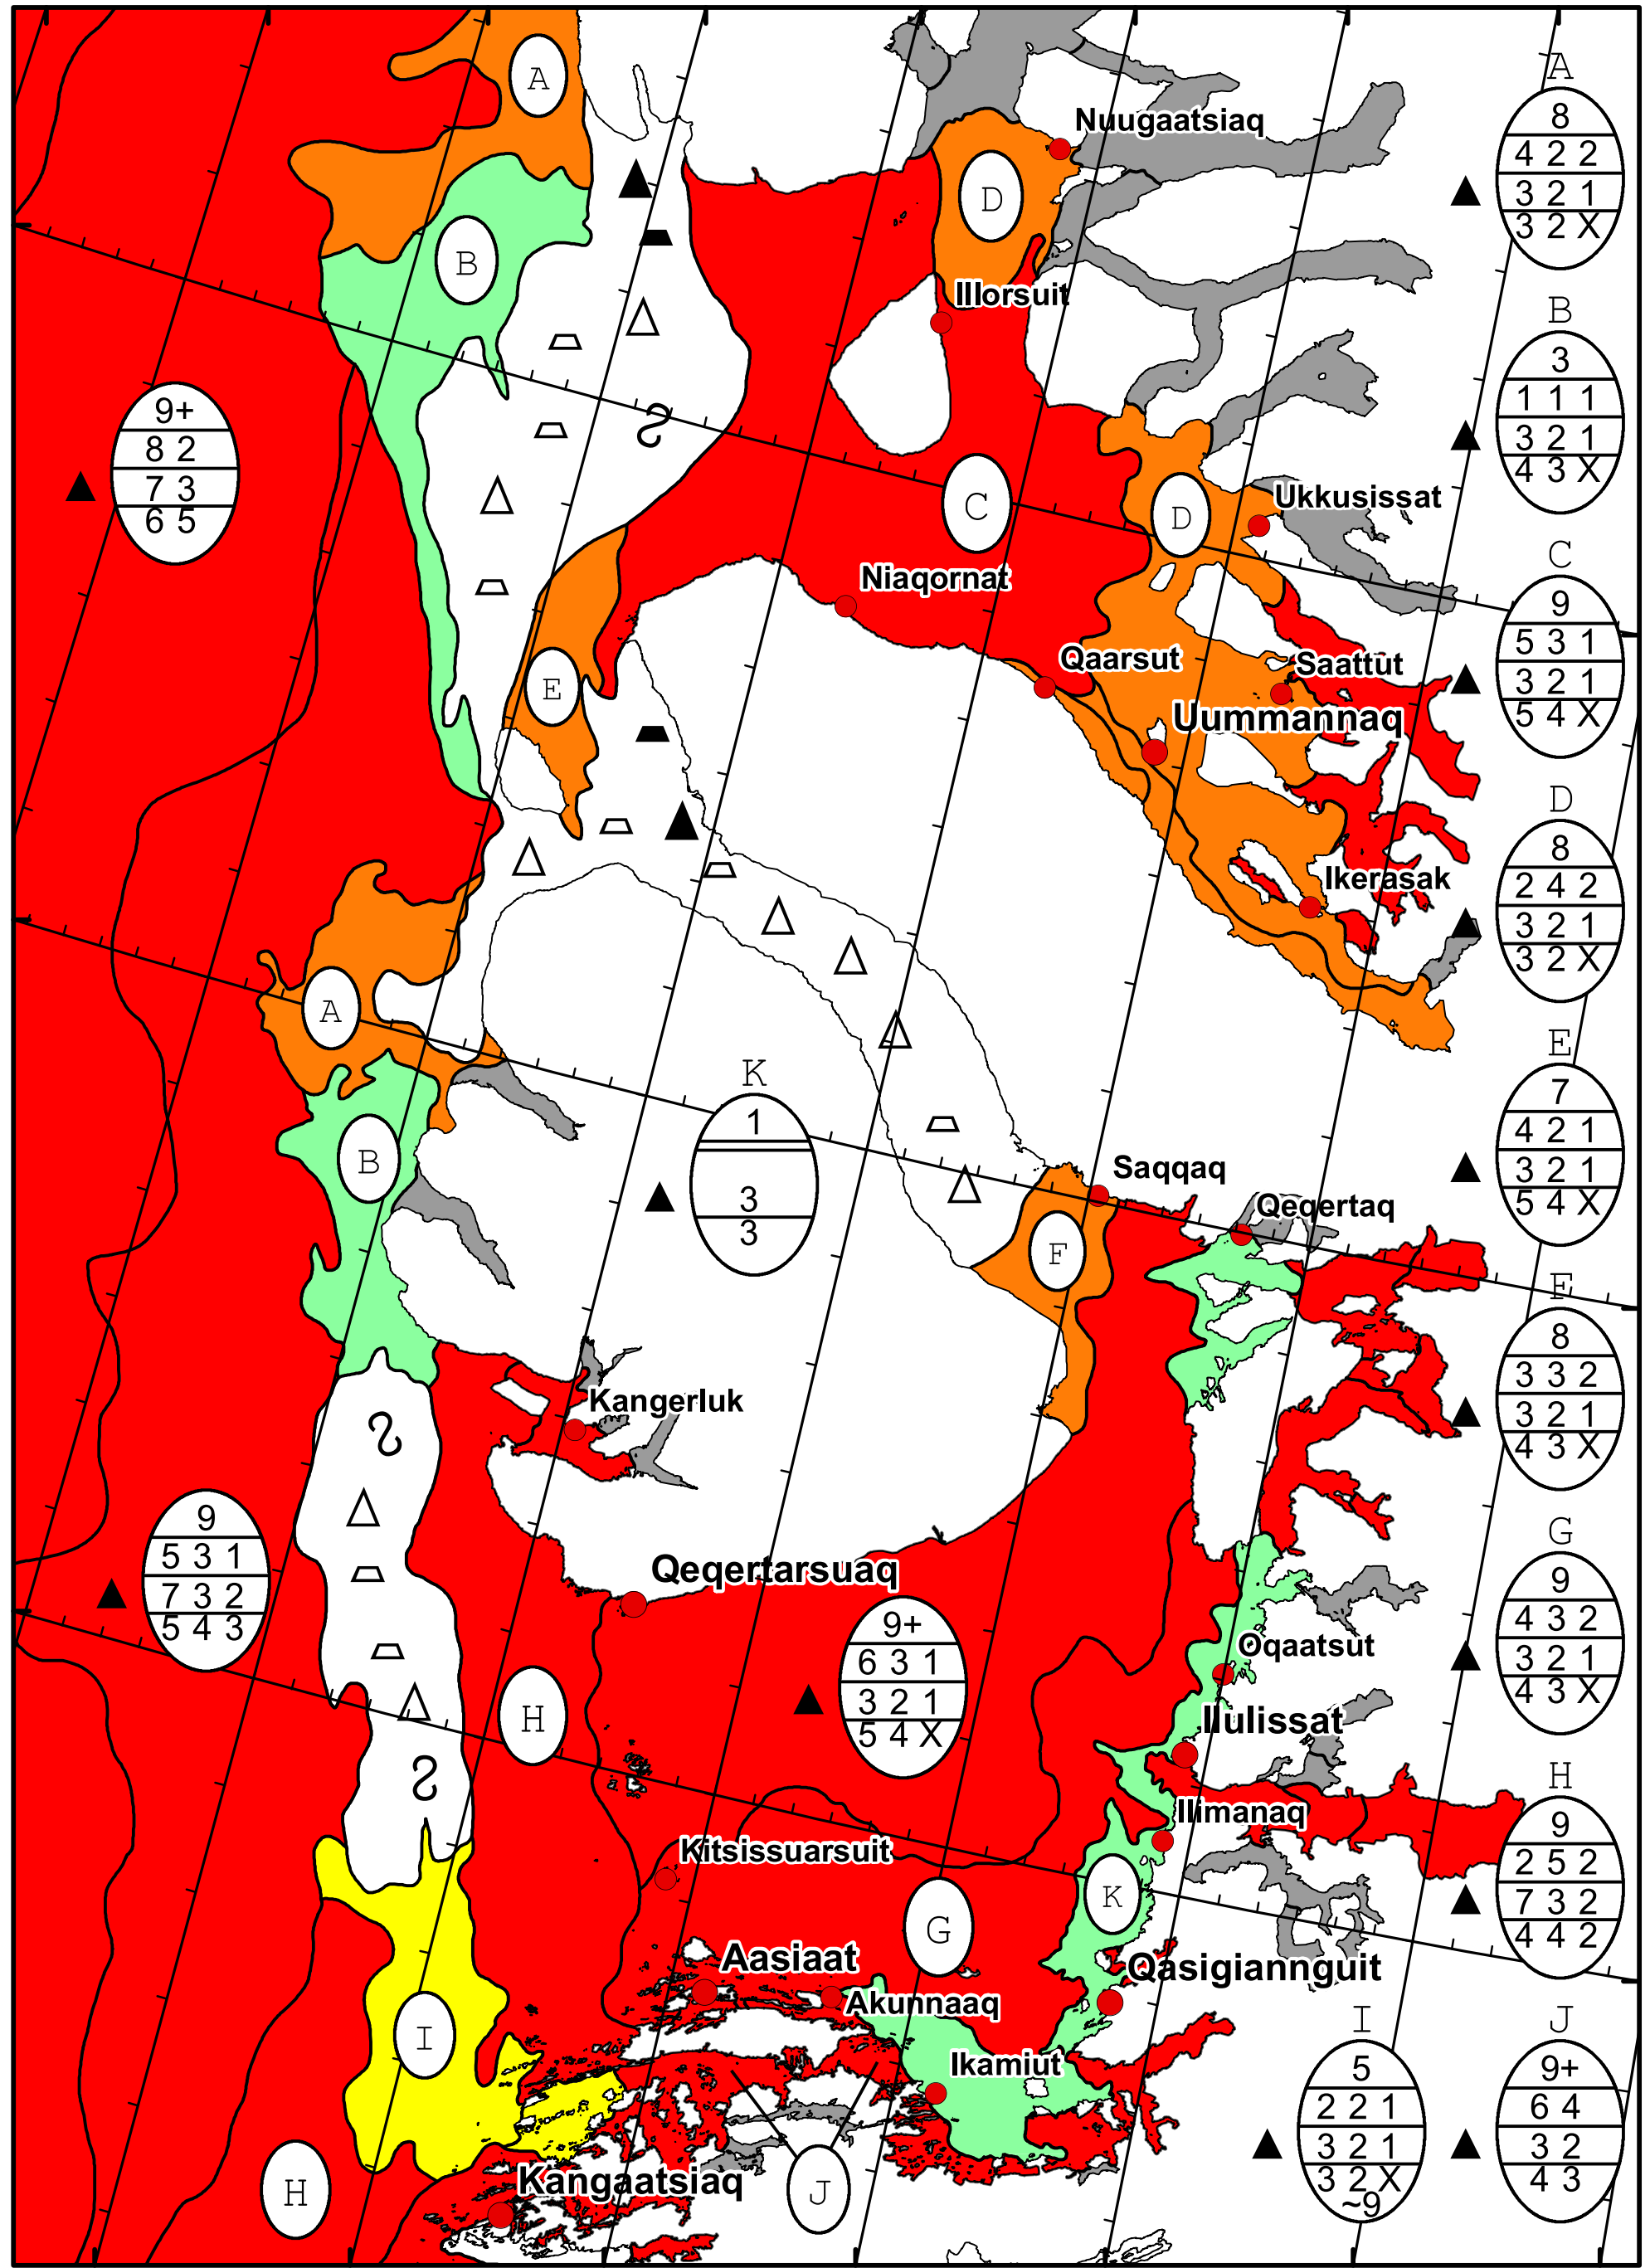

58°W 57°W 56°W 55°W 54°W 53°W 52°W 51°W

71°N

70°N

69°N

71°N

70°N

69°N

DMI Ice Service

West Greenland Ice Chart

Danish Meteorological Institute

Valid: 13 January 2025, 09:50 UTC