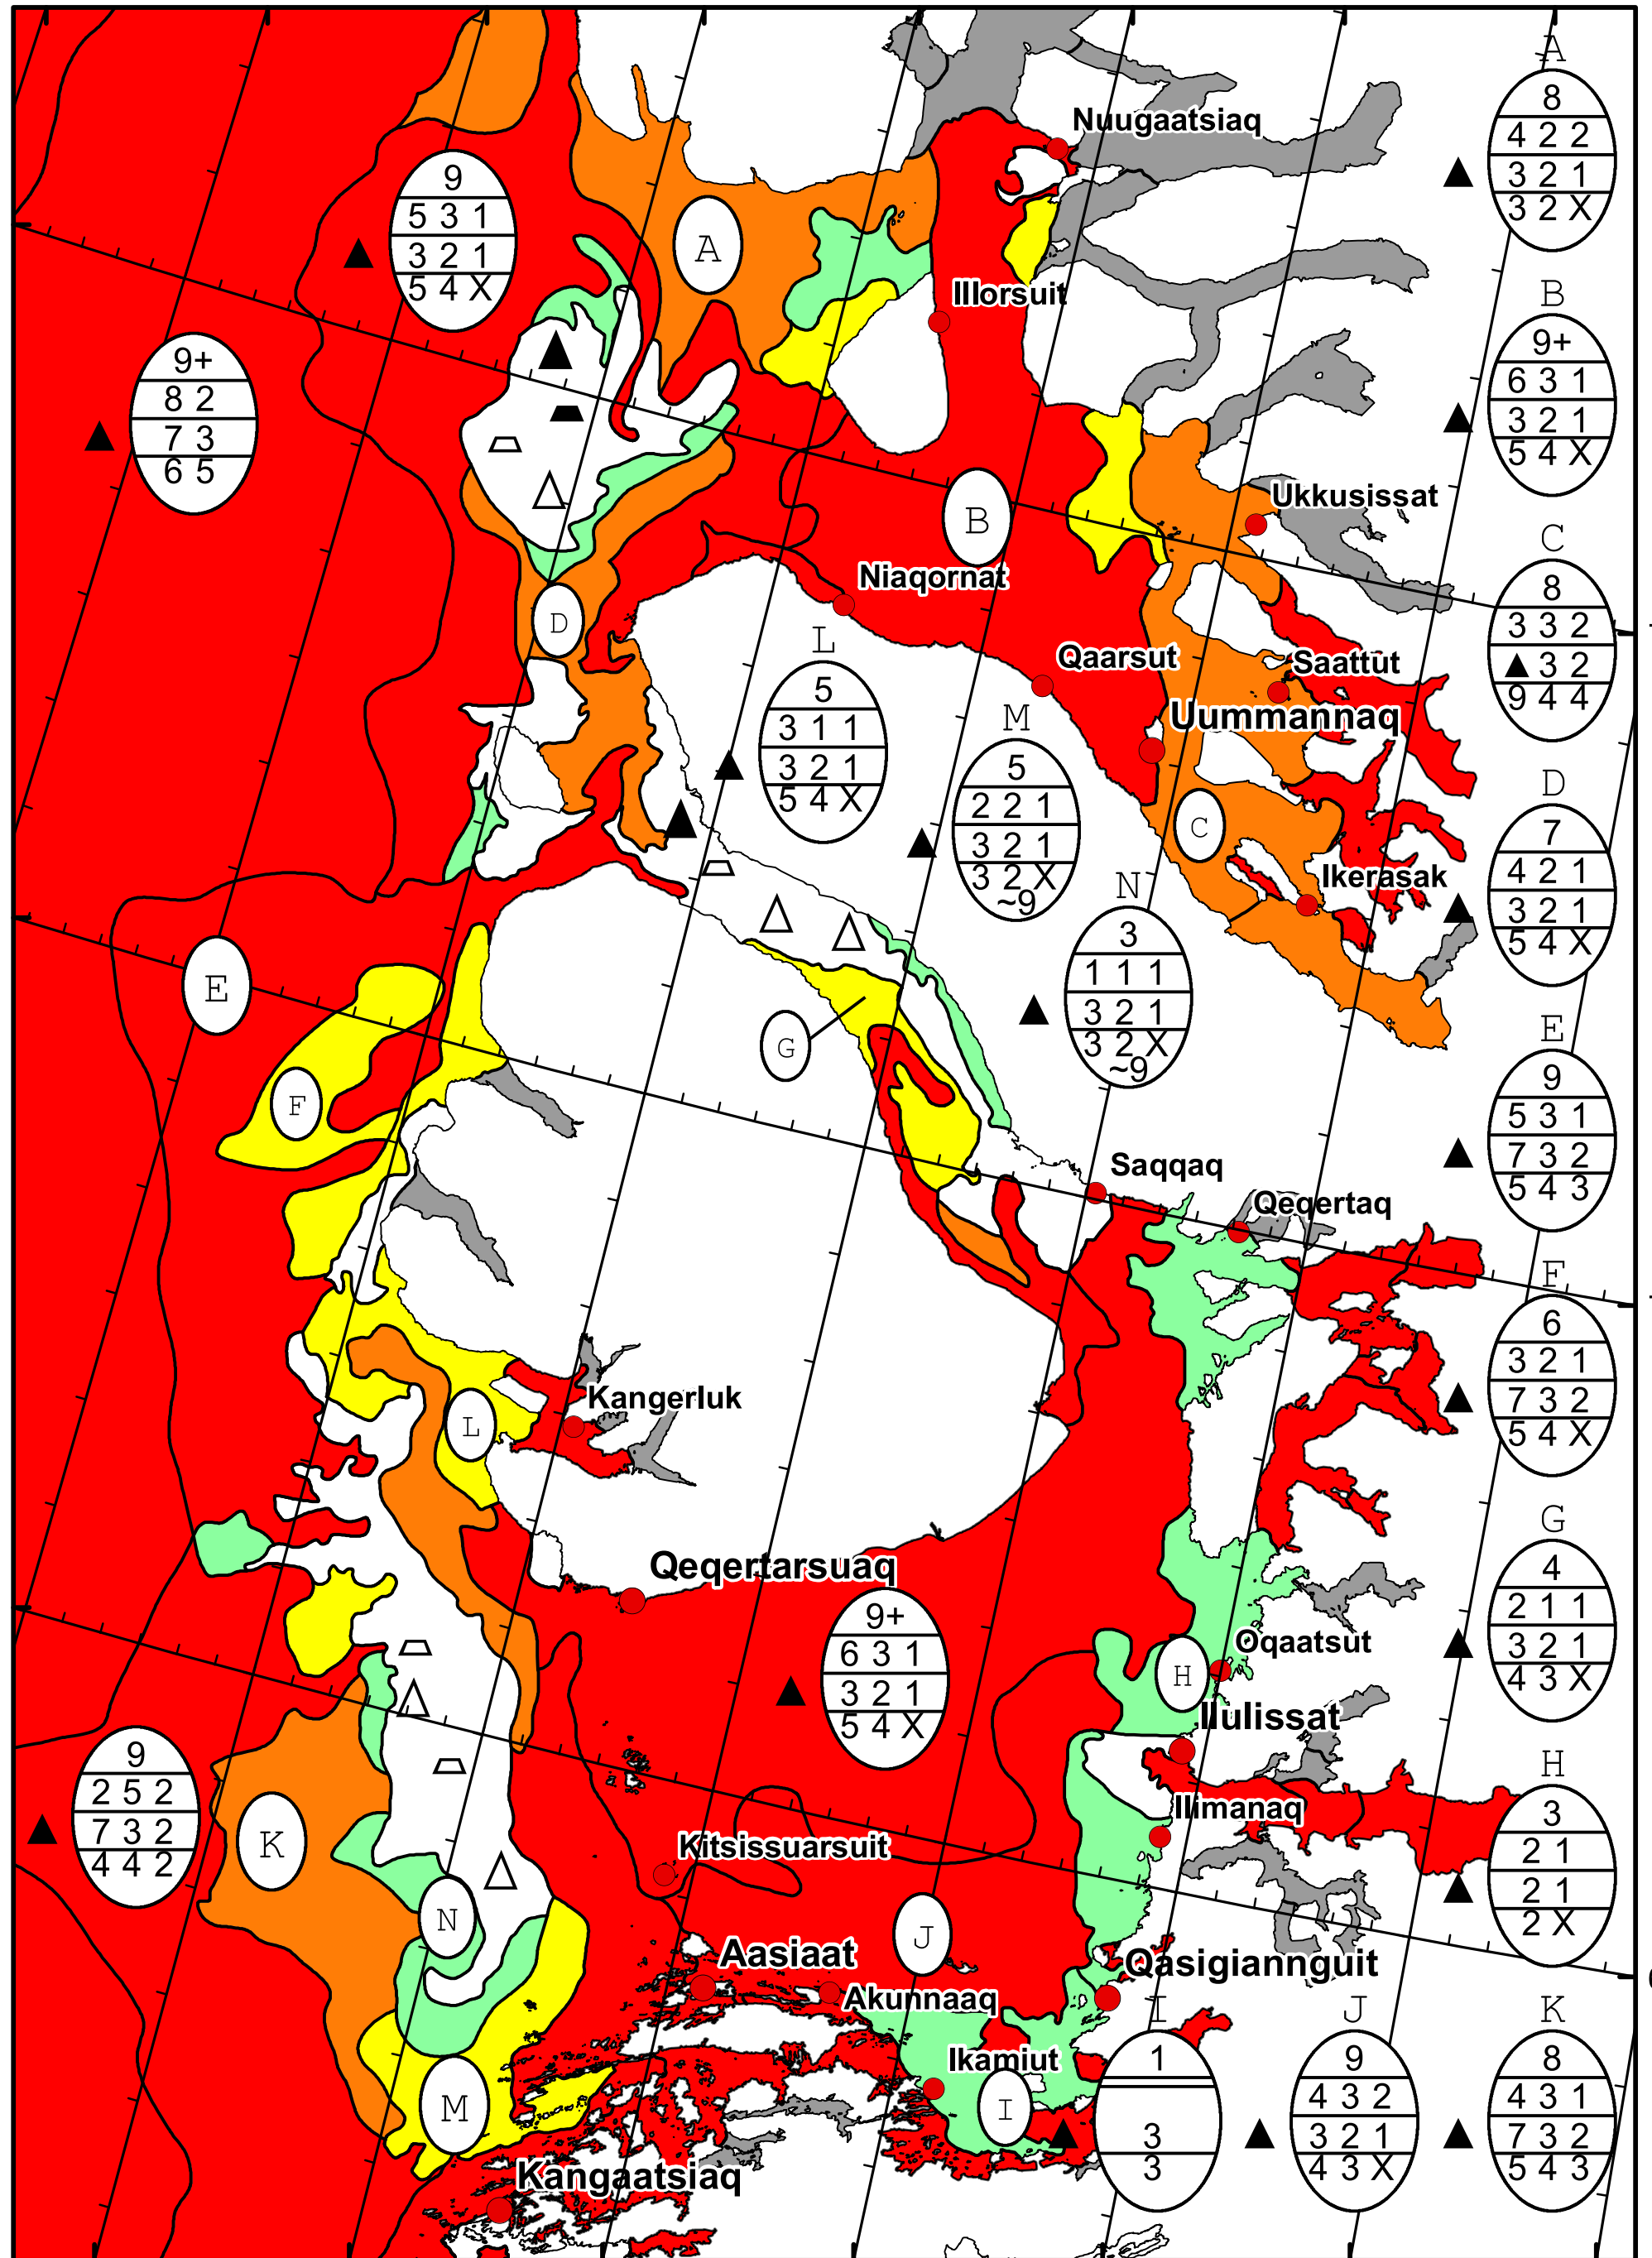

58°W 57°W 56°W 55°W 54°W 53°W 52°W 51°W

71°N

70°N

69°N

71°N

70°N

69°N

DMI Ice Service

West Greenland Ice Chart

Danish Meteorological Institute

Valid: 13 January 2025, 21:10 UTC