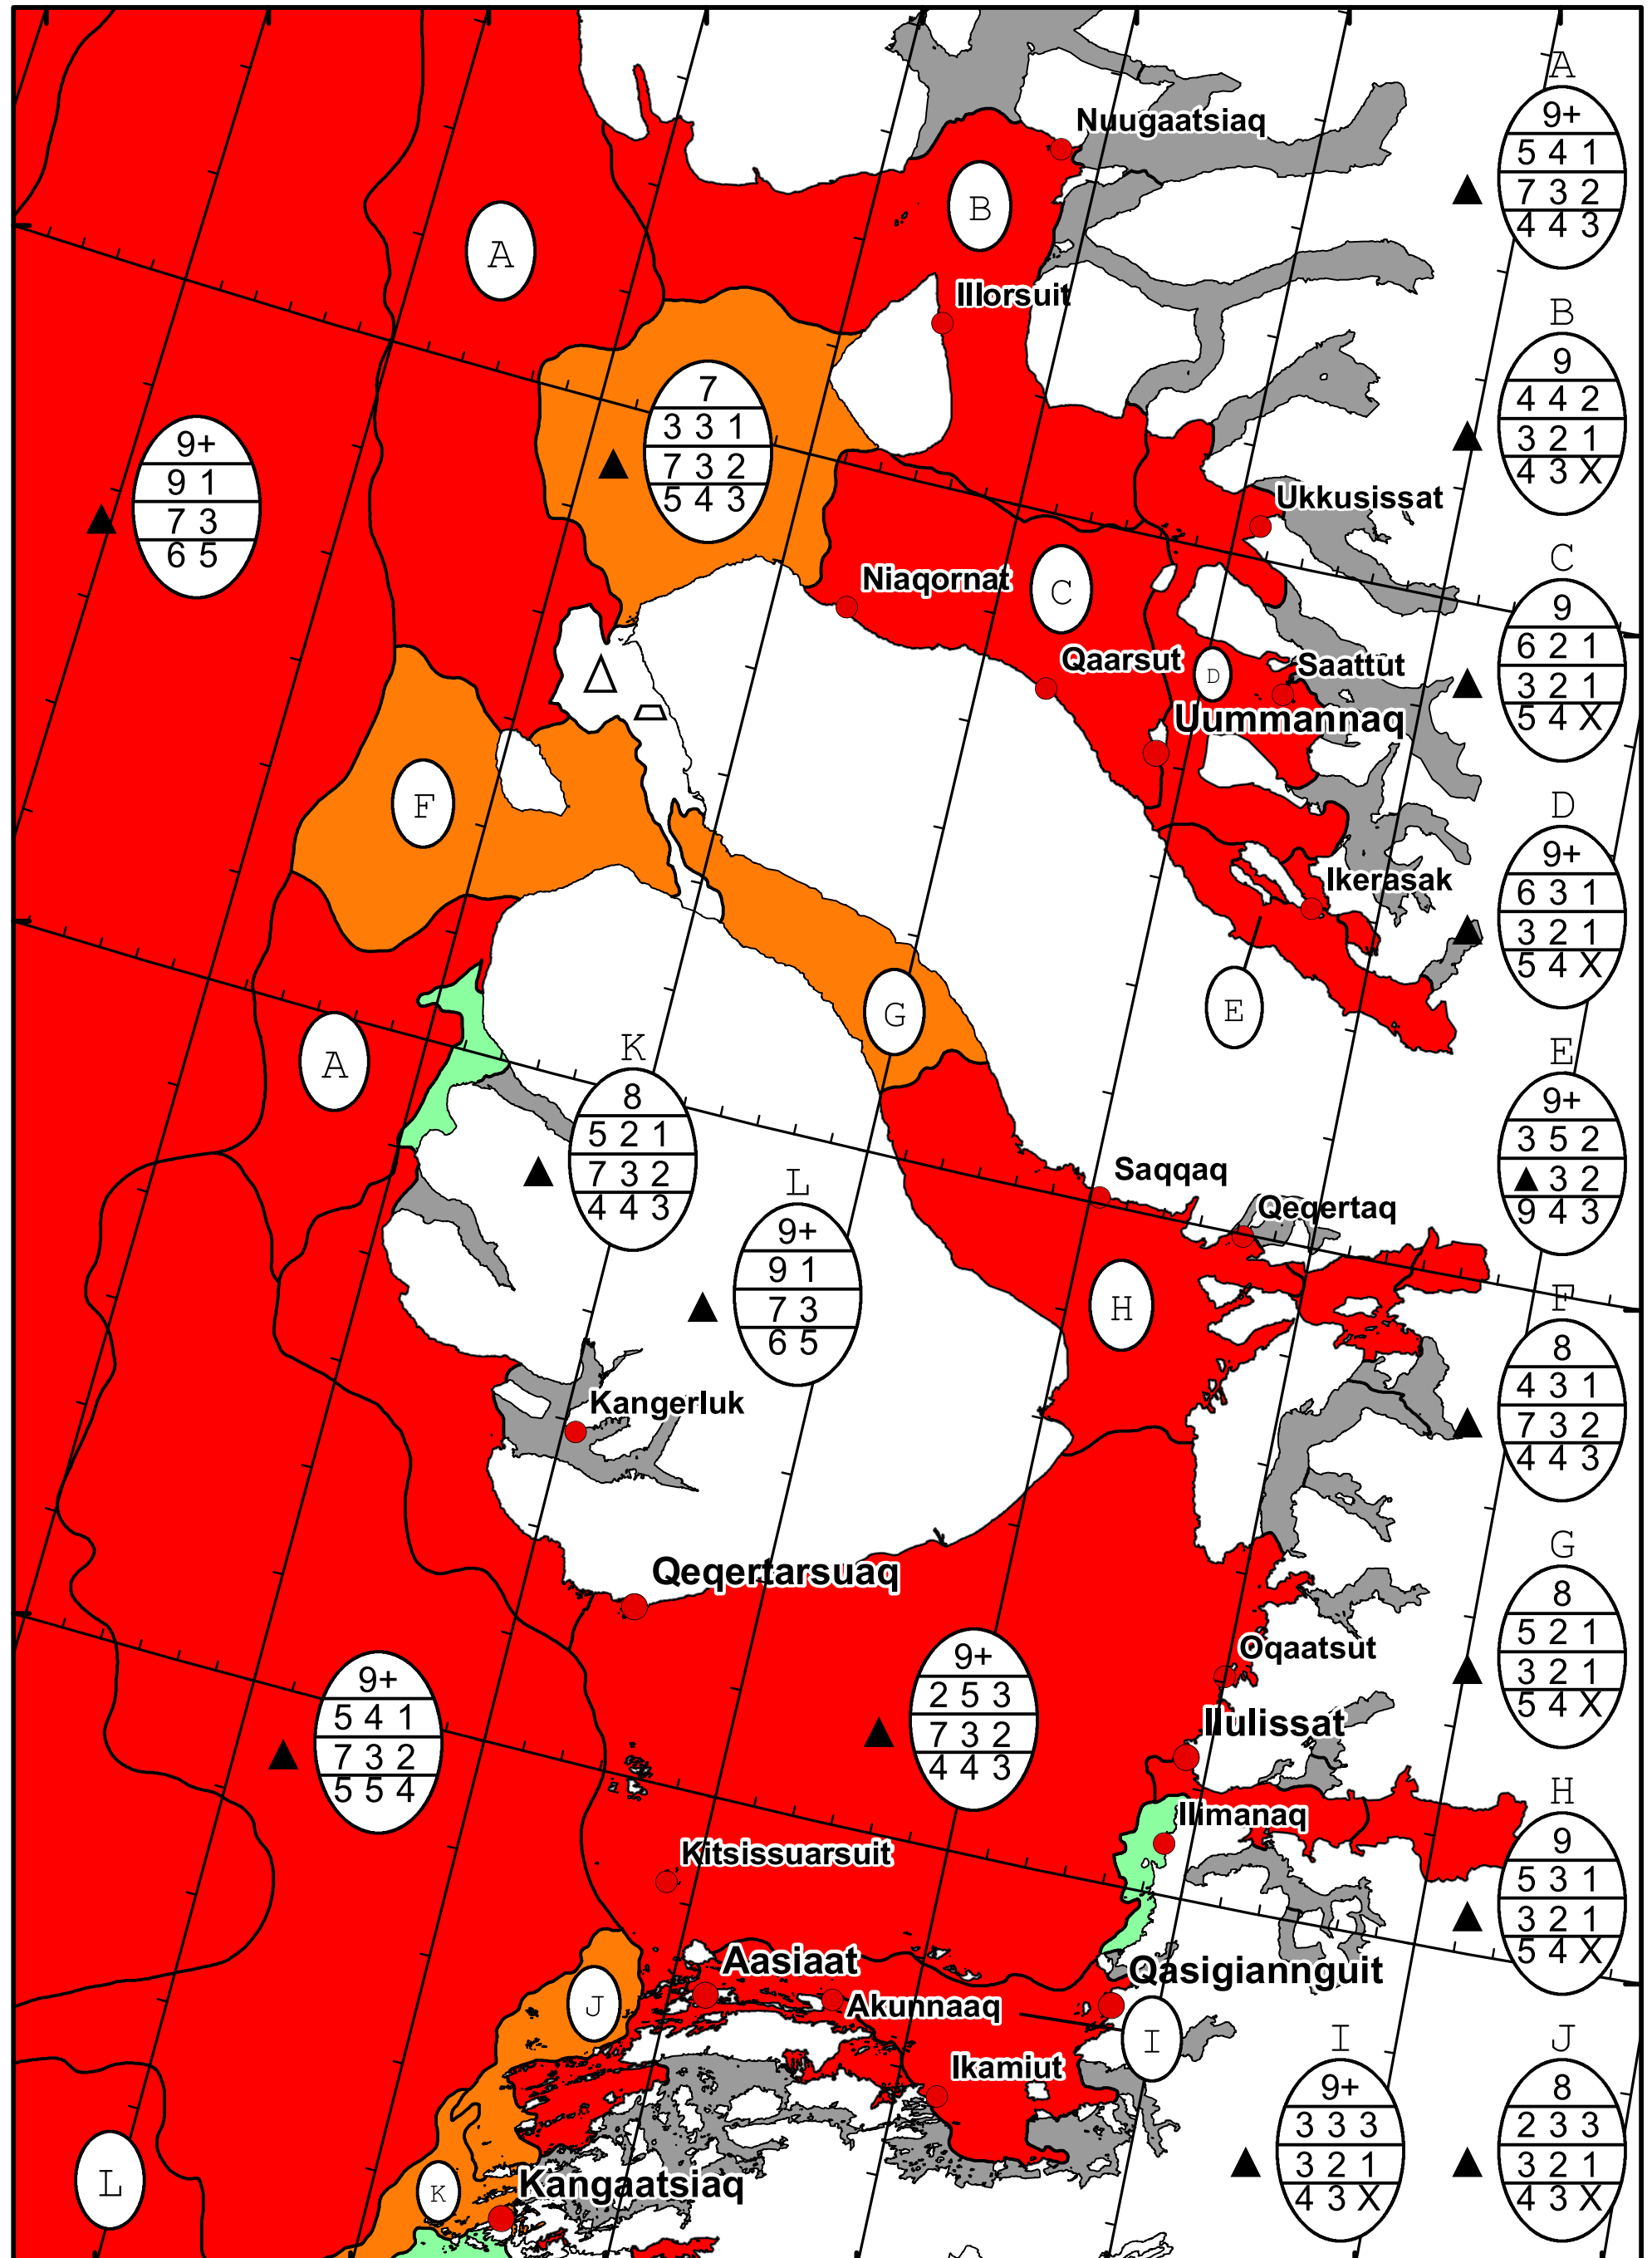

58°W 57°W 56°W 55°W 54°W 53°W 52°W 51°W

71°N

70°N

69°N

71°N

70°N

69°N

DMI  
Ice Service

West Greenland Ice Chart

Danish Meteorological Institute

Valid: 16 January 2025, 10:15 UTC