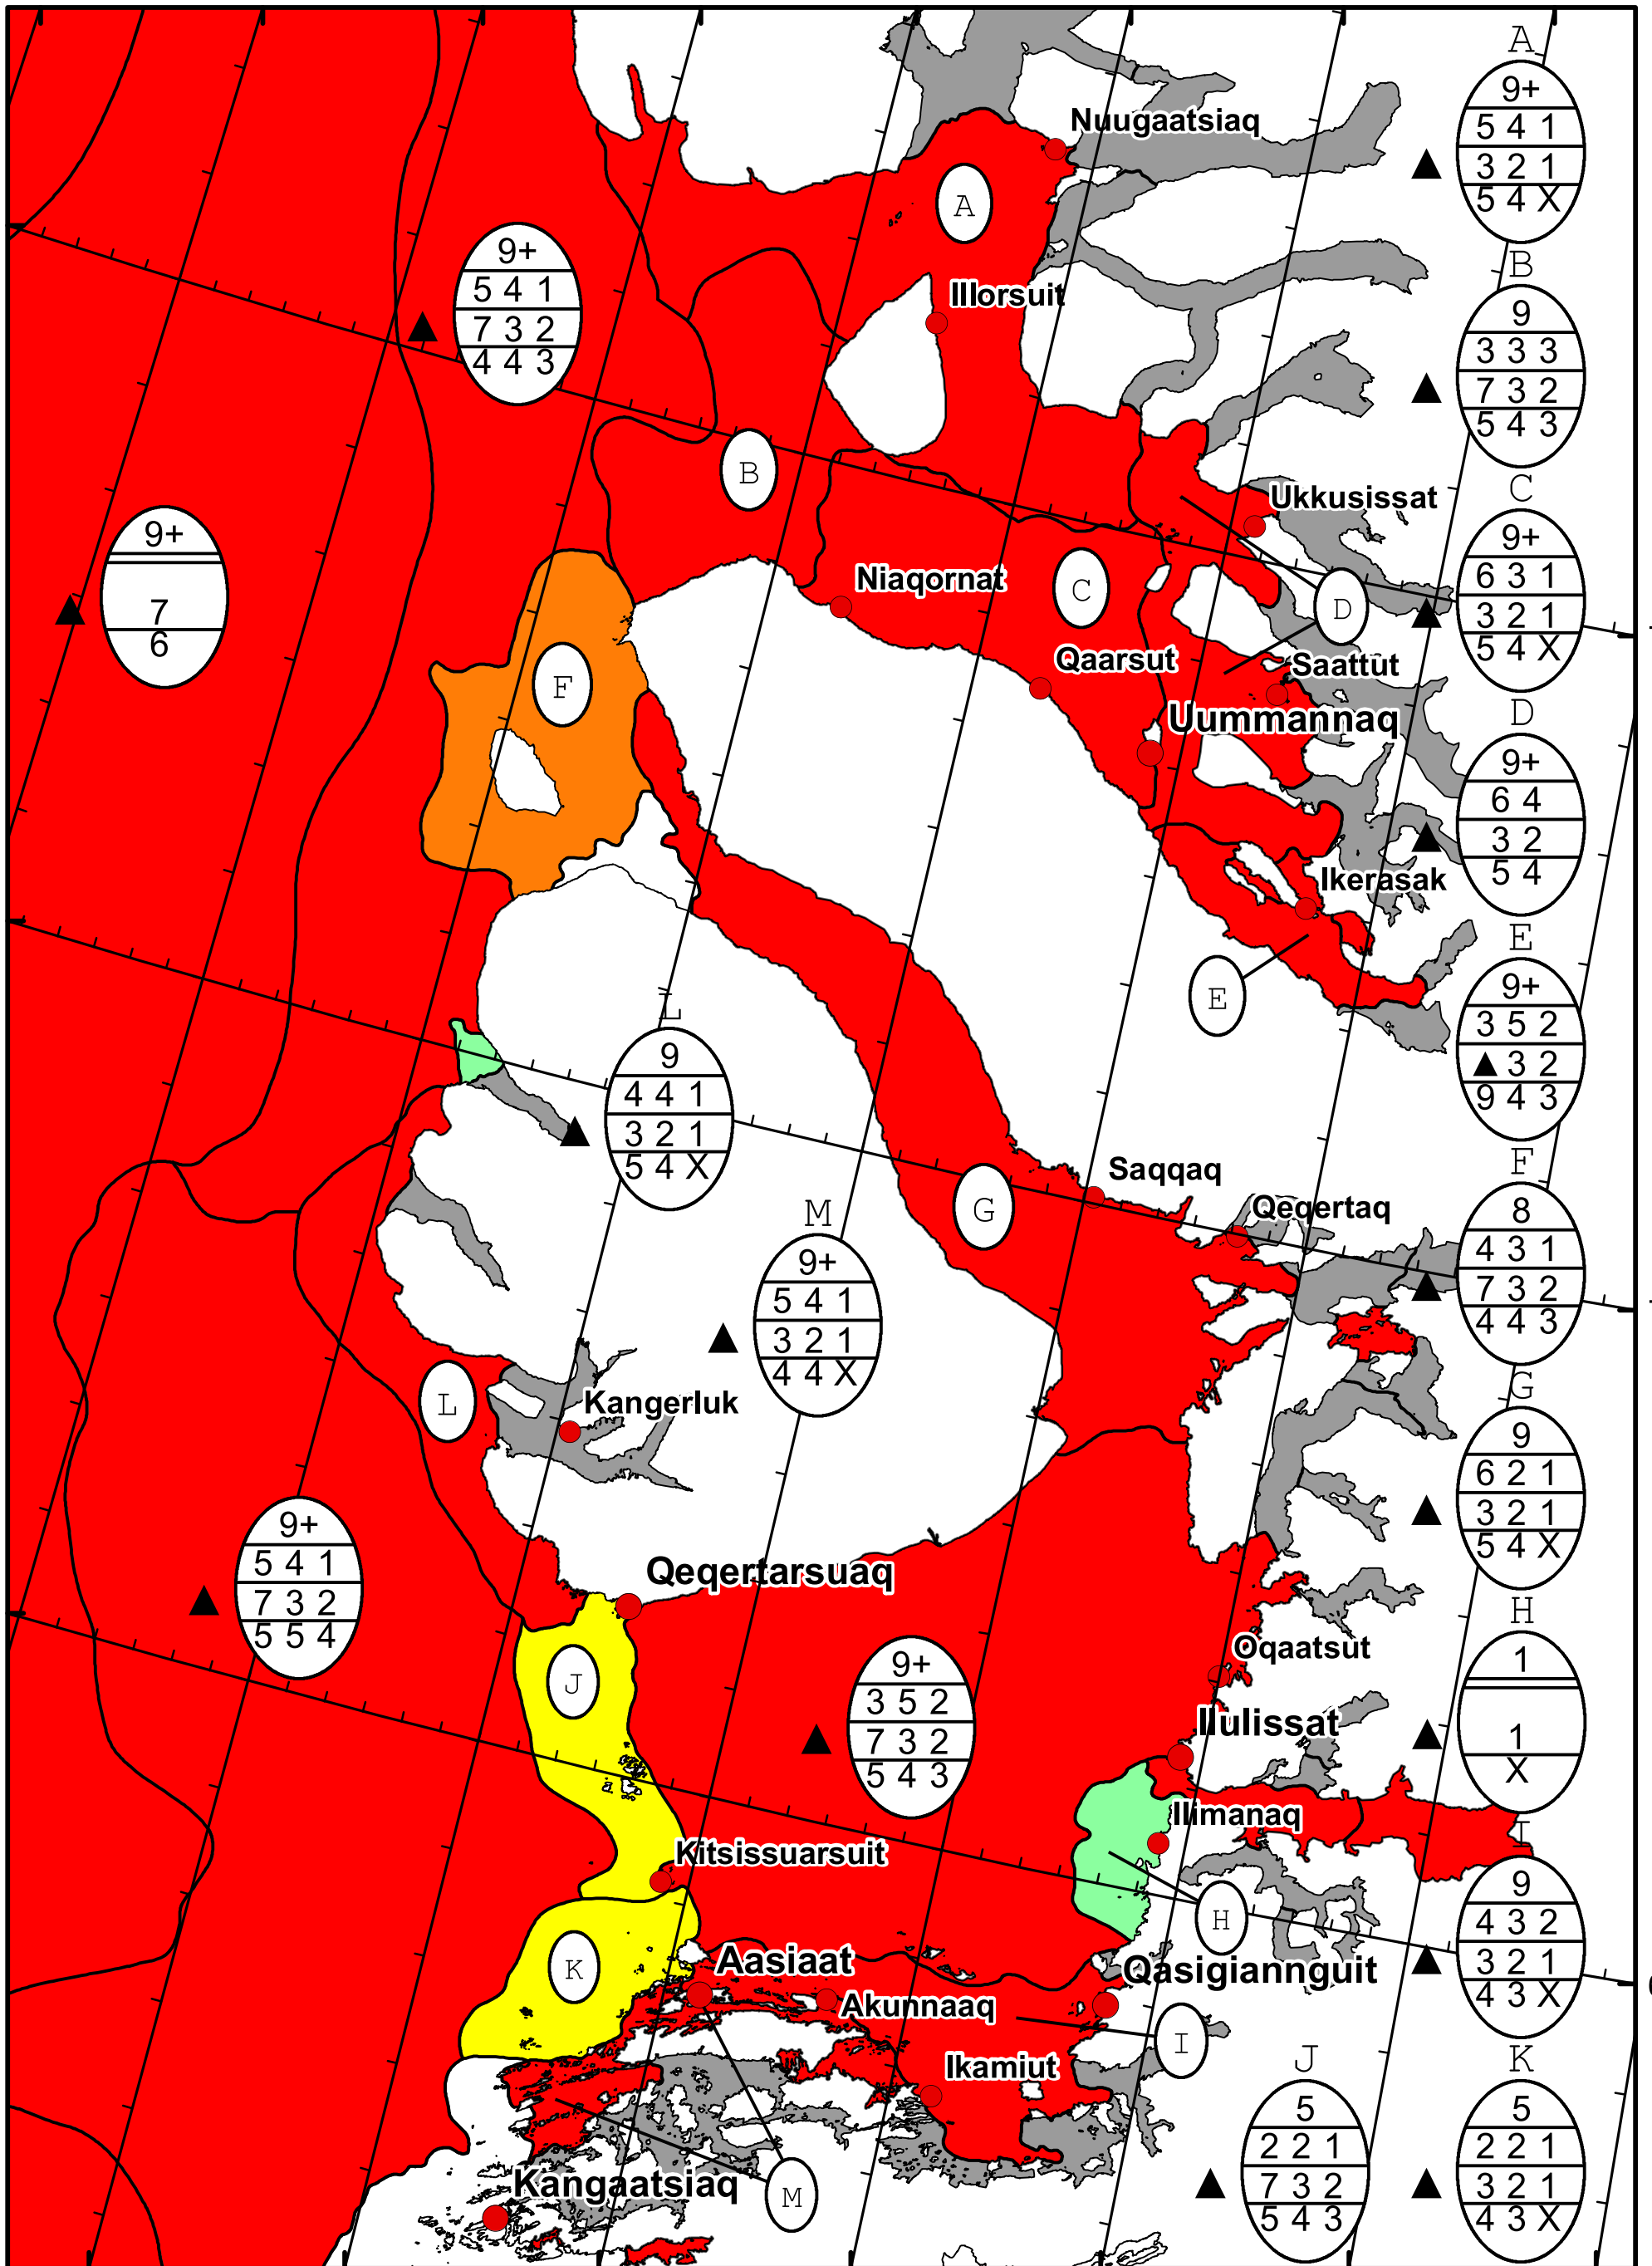

58°W 57°W 56°W 55°W 54°W 53°W 52°W 51°W

71°N

70°N

69°N

71°N

70°N

69°N

DMI
Ice Service

West Greenland Ice Chart

Danish Meteorological Institute

Valid: 17 January 2025, 20:40 UTC