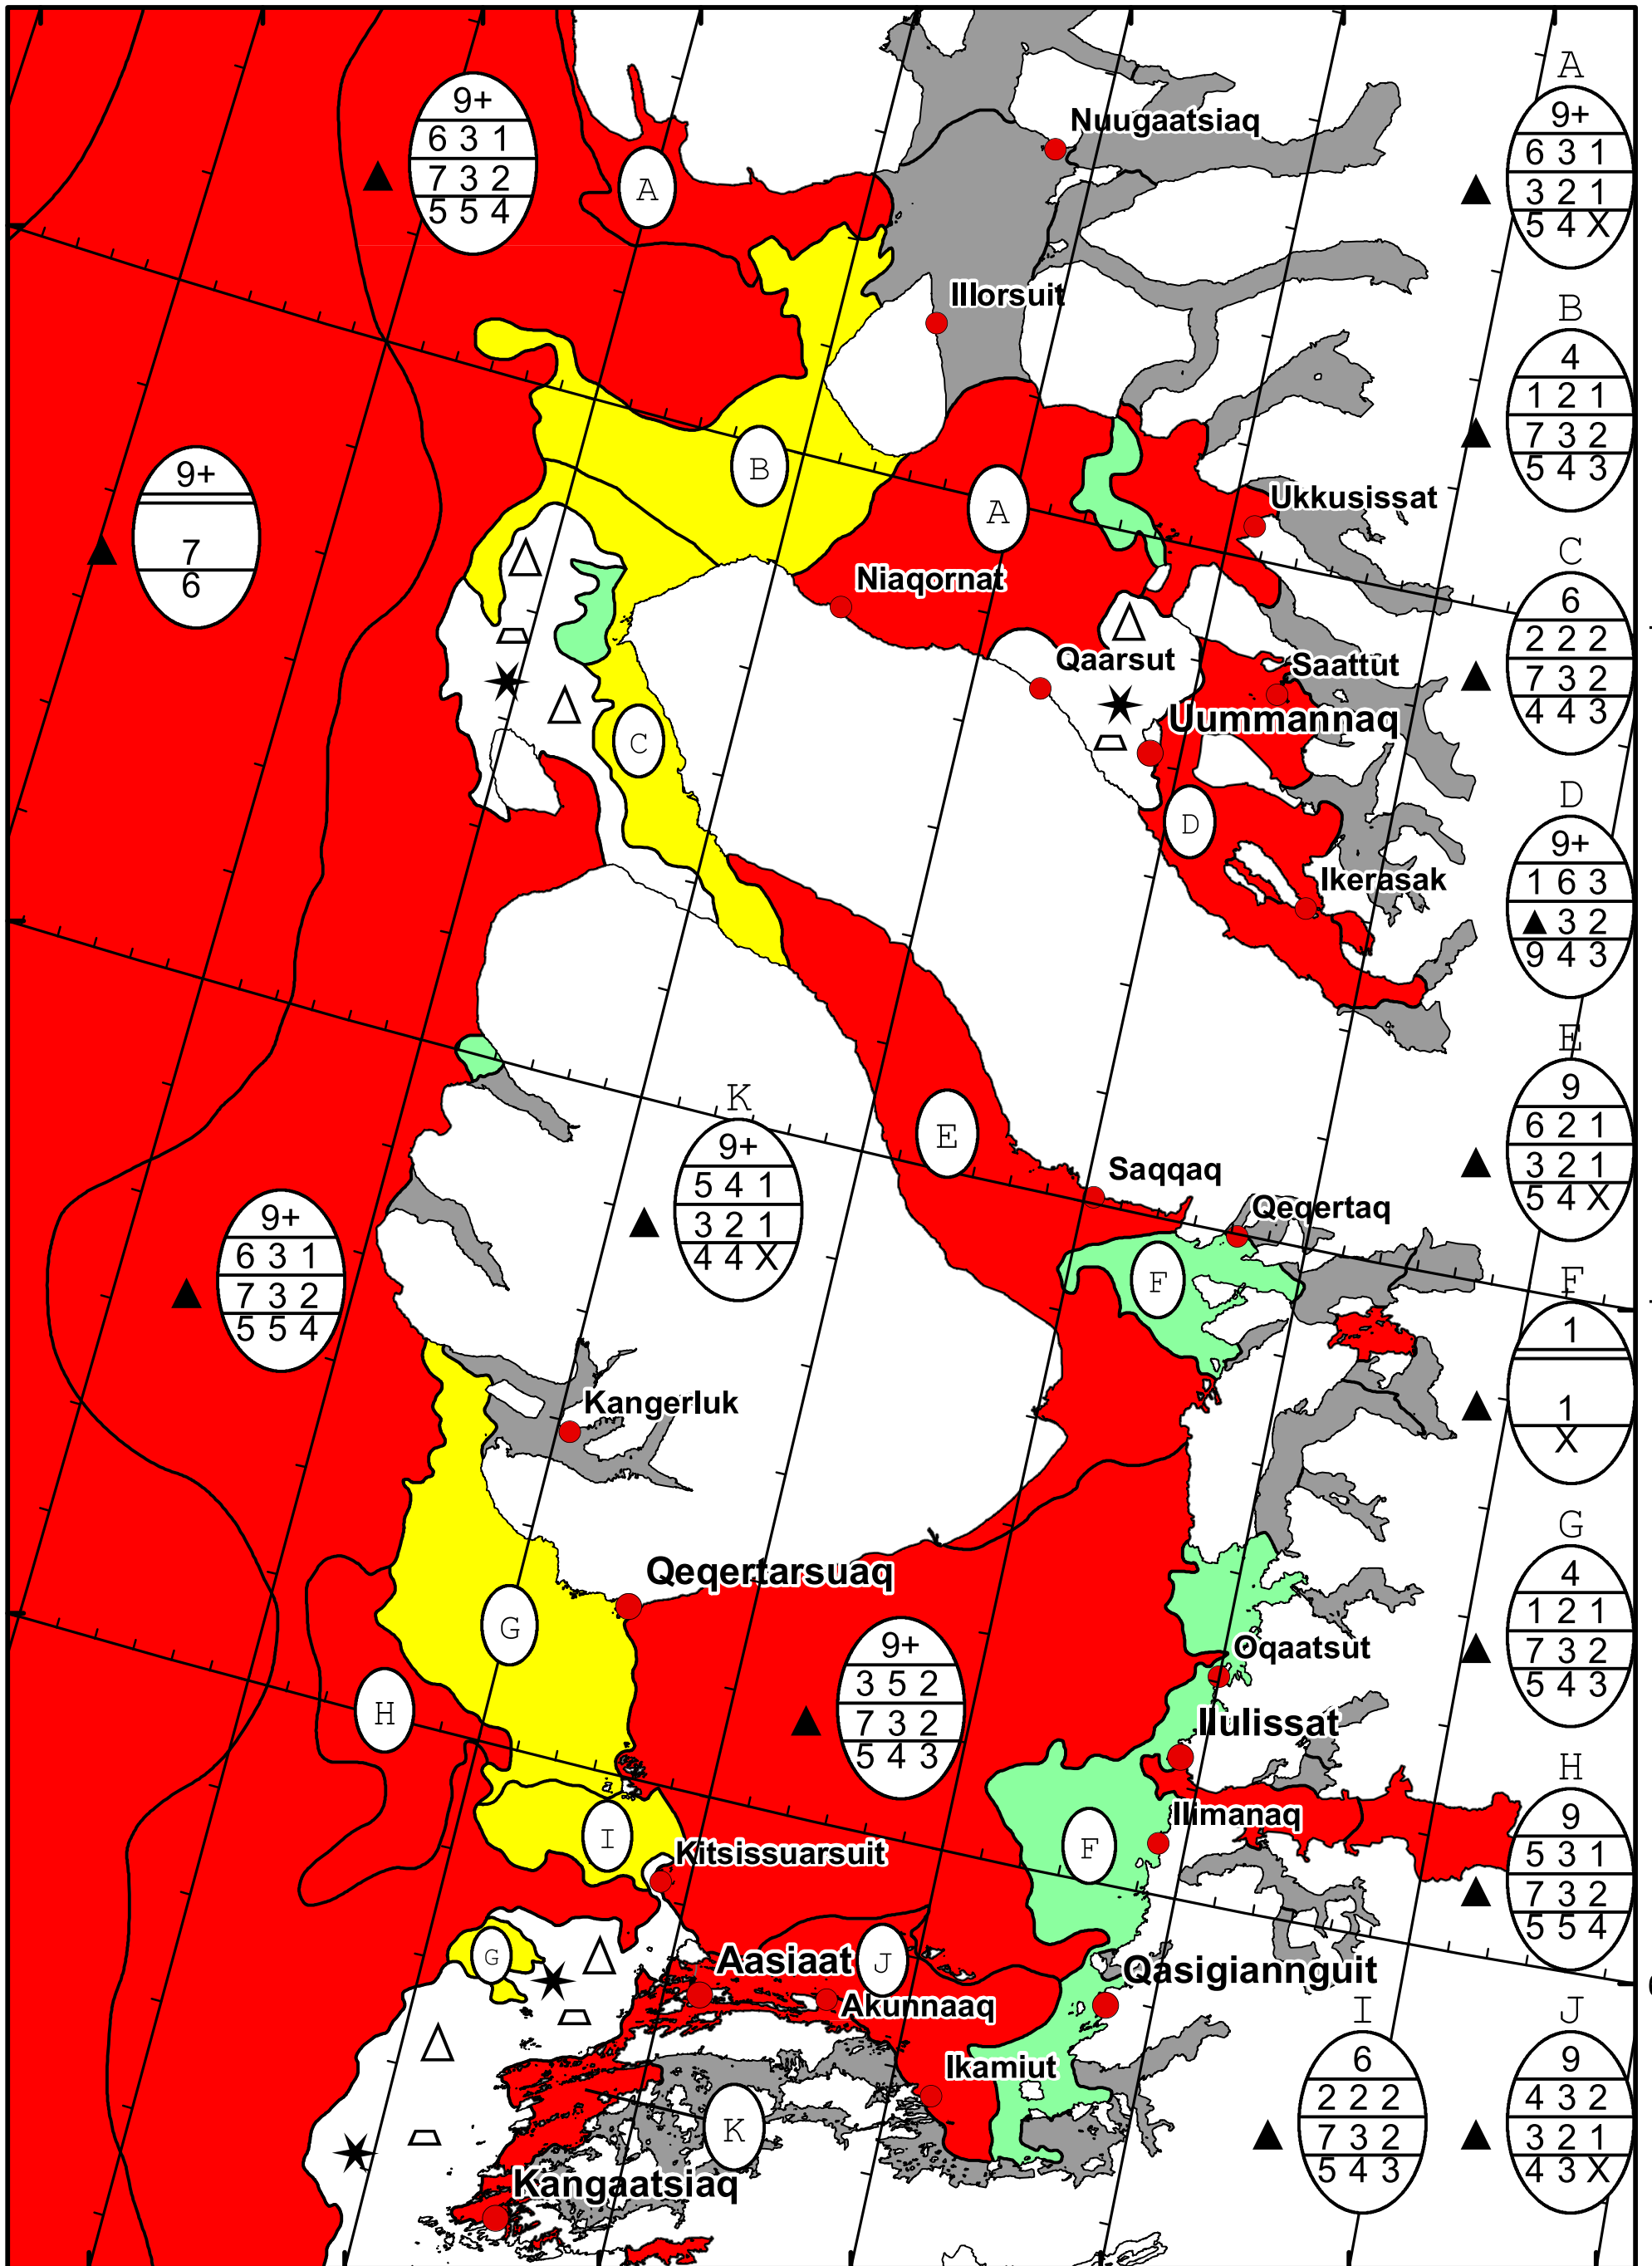

58°W 57°W 56°W 55°W 54°W 53°W 52°W 51°W

71°N

70°N

69°N

71°N

70°N

69°N

DMI
Ice Service

West Greenland Ice Chart

Danish Meteorological Institute

Valid: 18 January 2025, 20:50 UTC