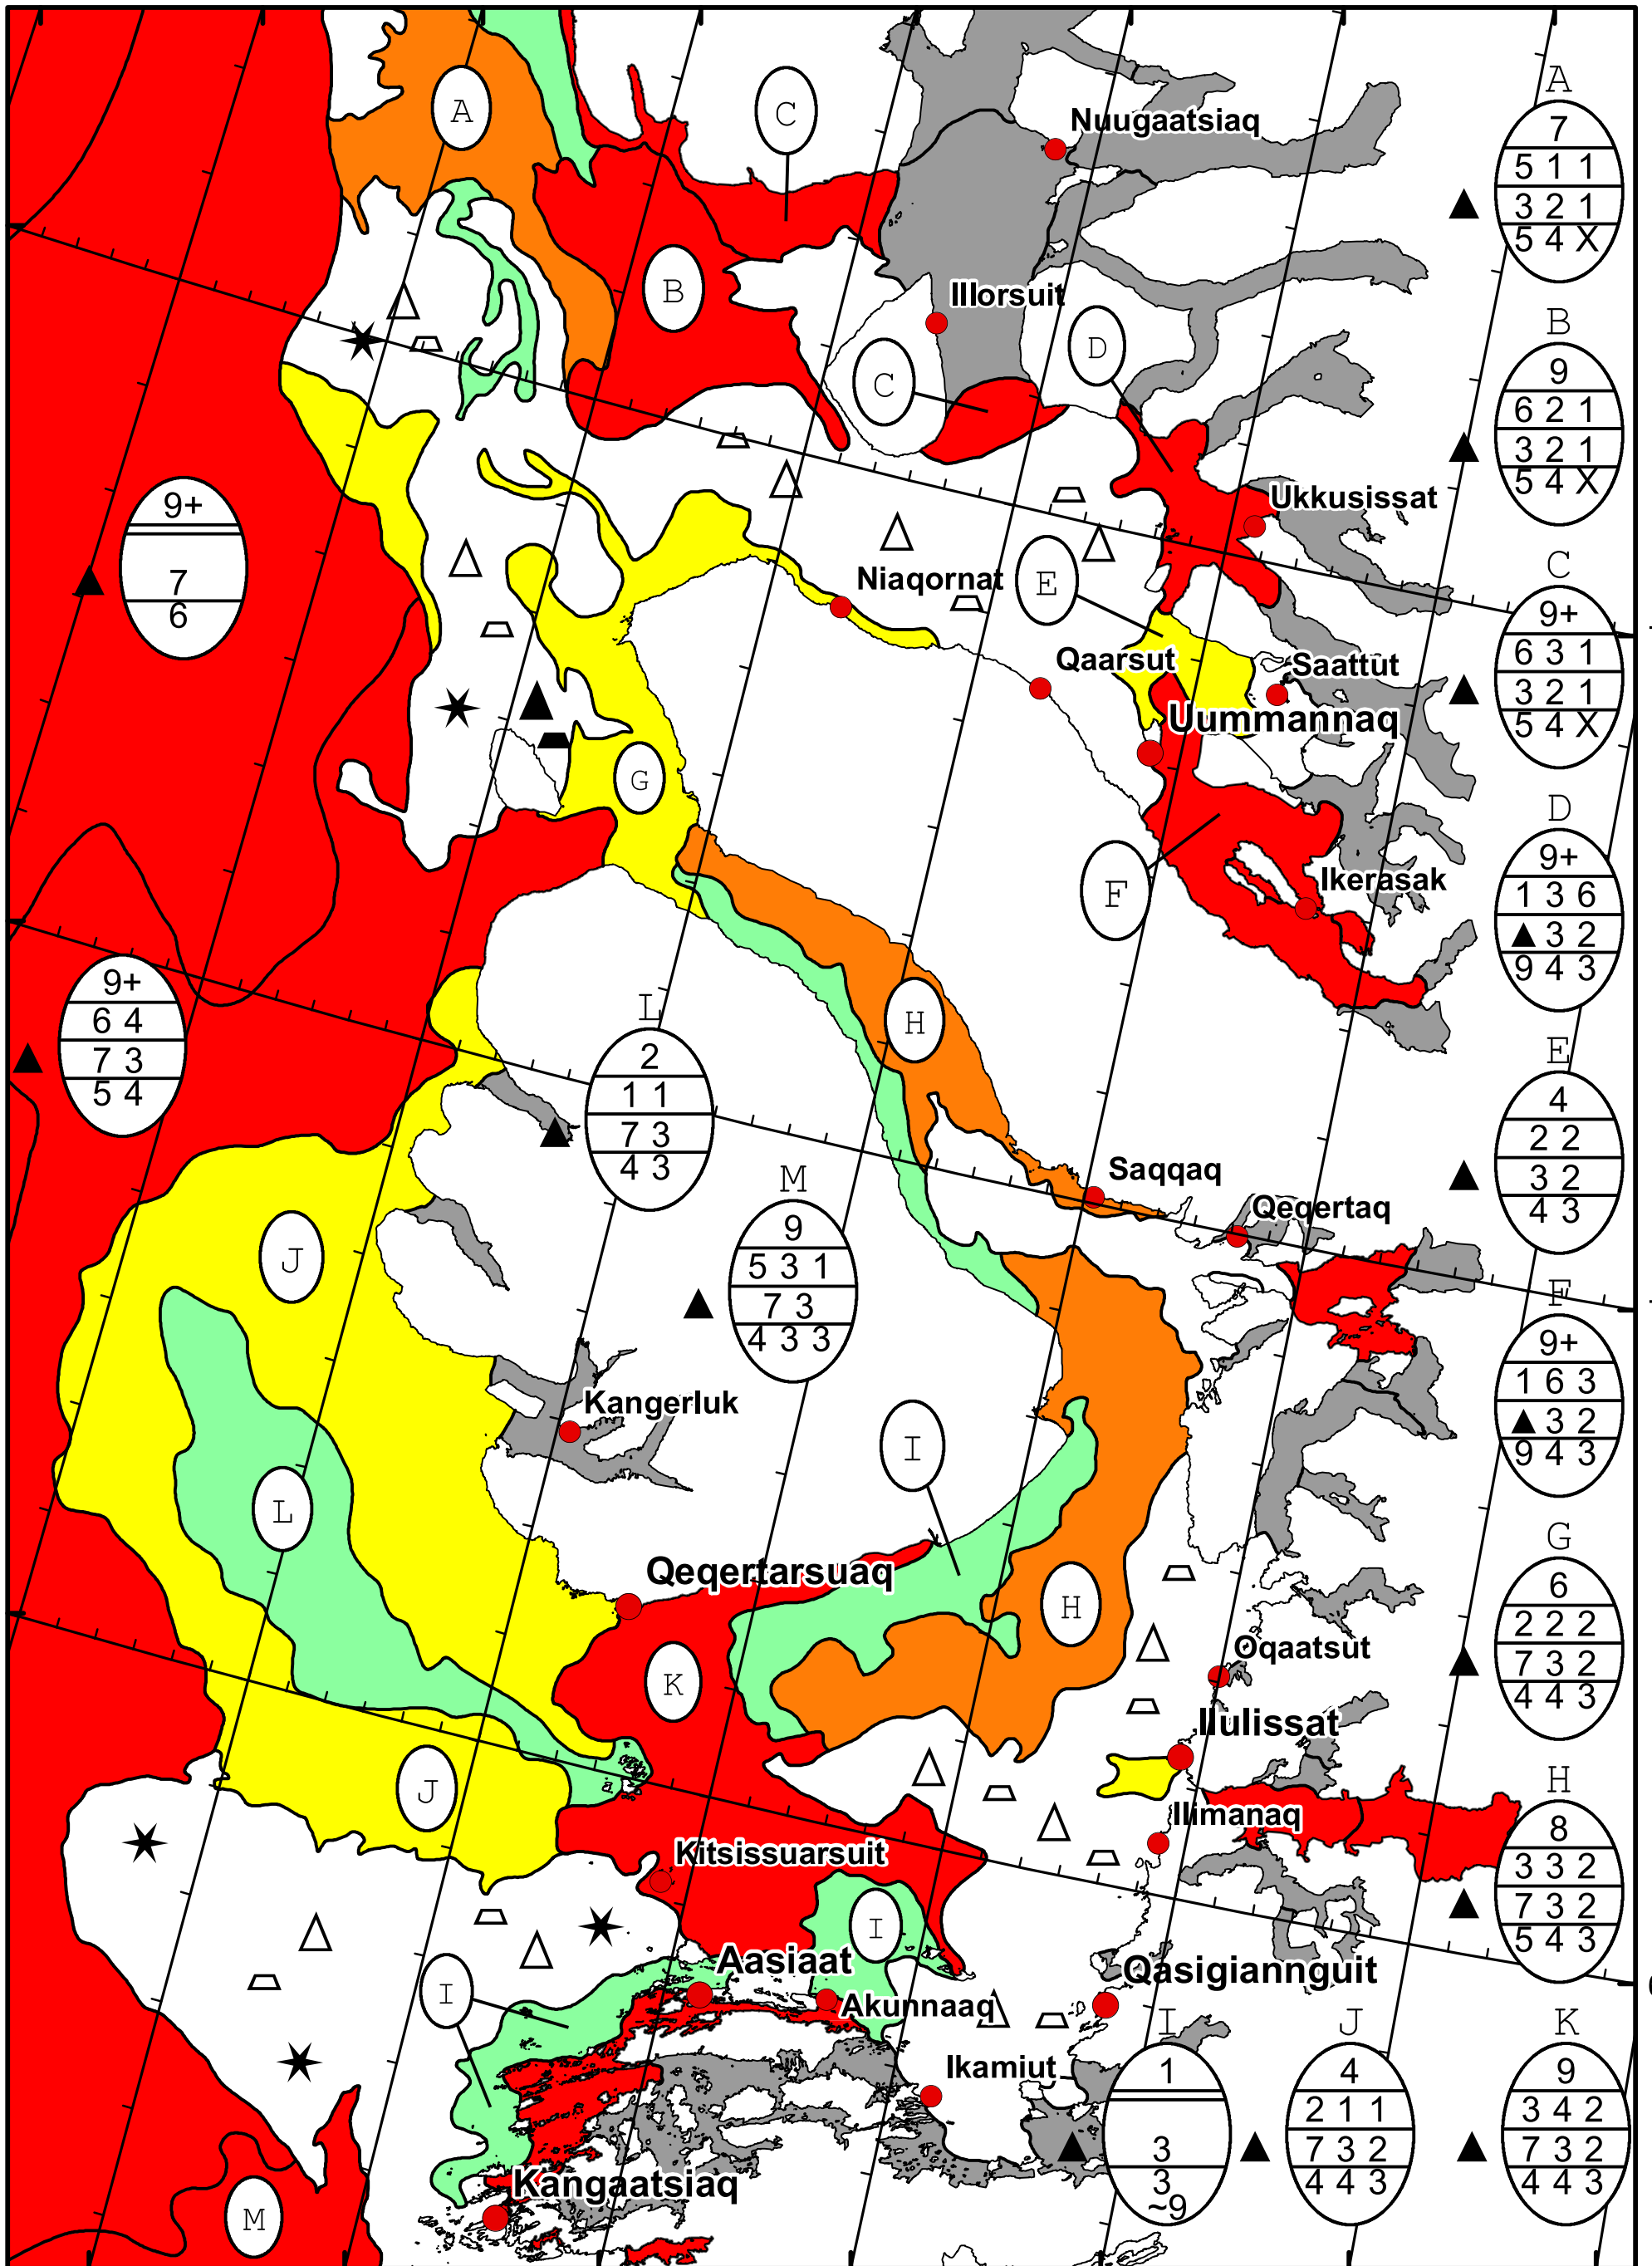

58°W 57°W 56°W 55°W 54°W 53°W 52°W 51°W

71°N

70°N

69°N

71°N

70°N

69°N

DMI
Ice Service

West Greenland Ice Chart

Danish Meteorological Institute

Valid: 21 January 2025, 10:25 UTC