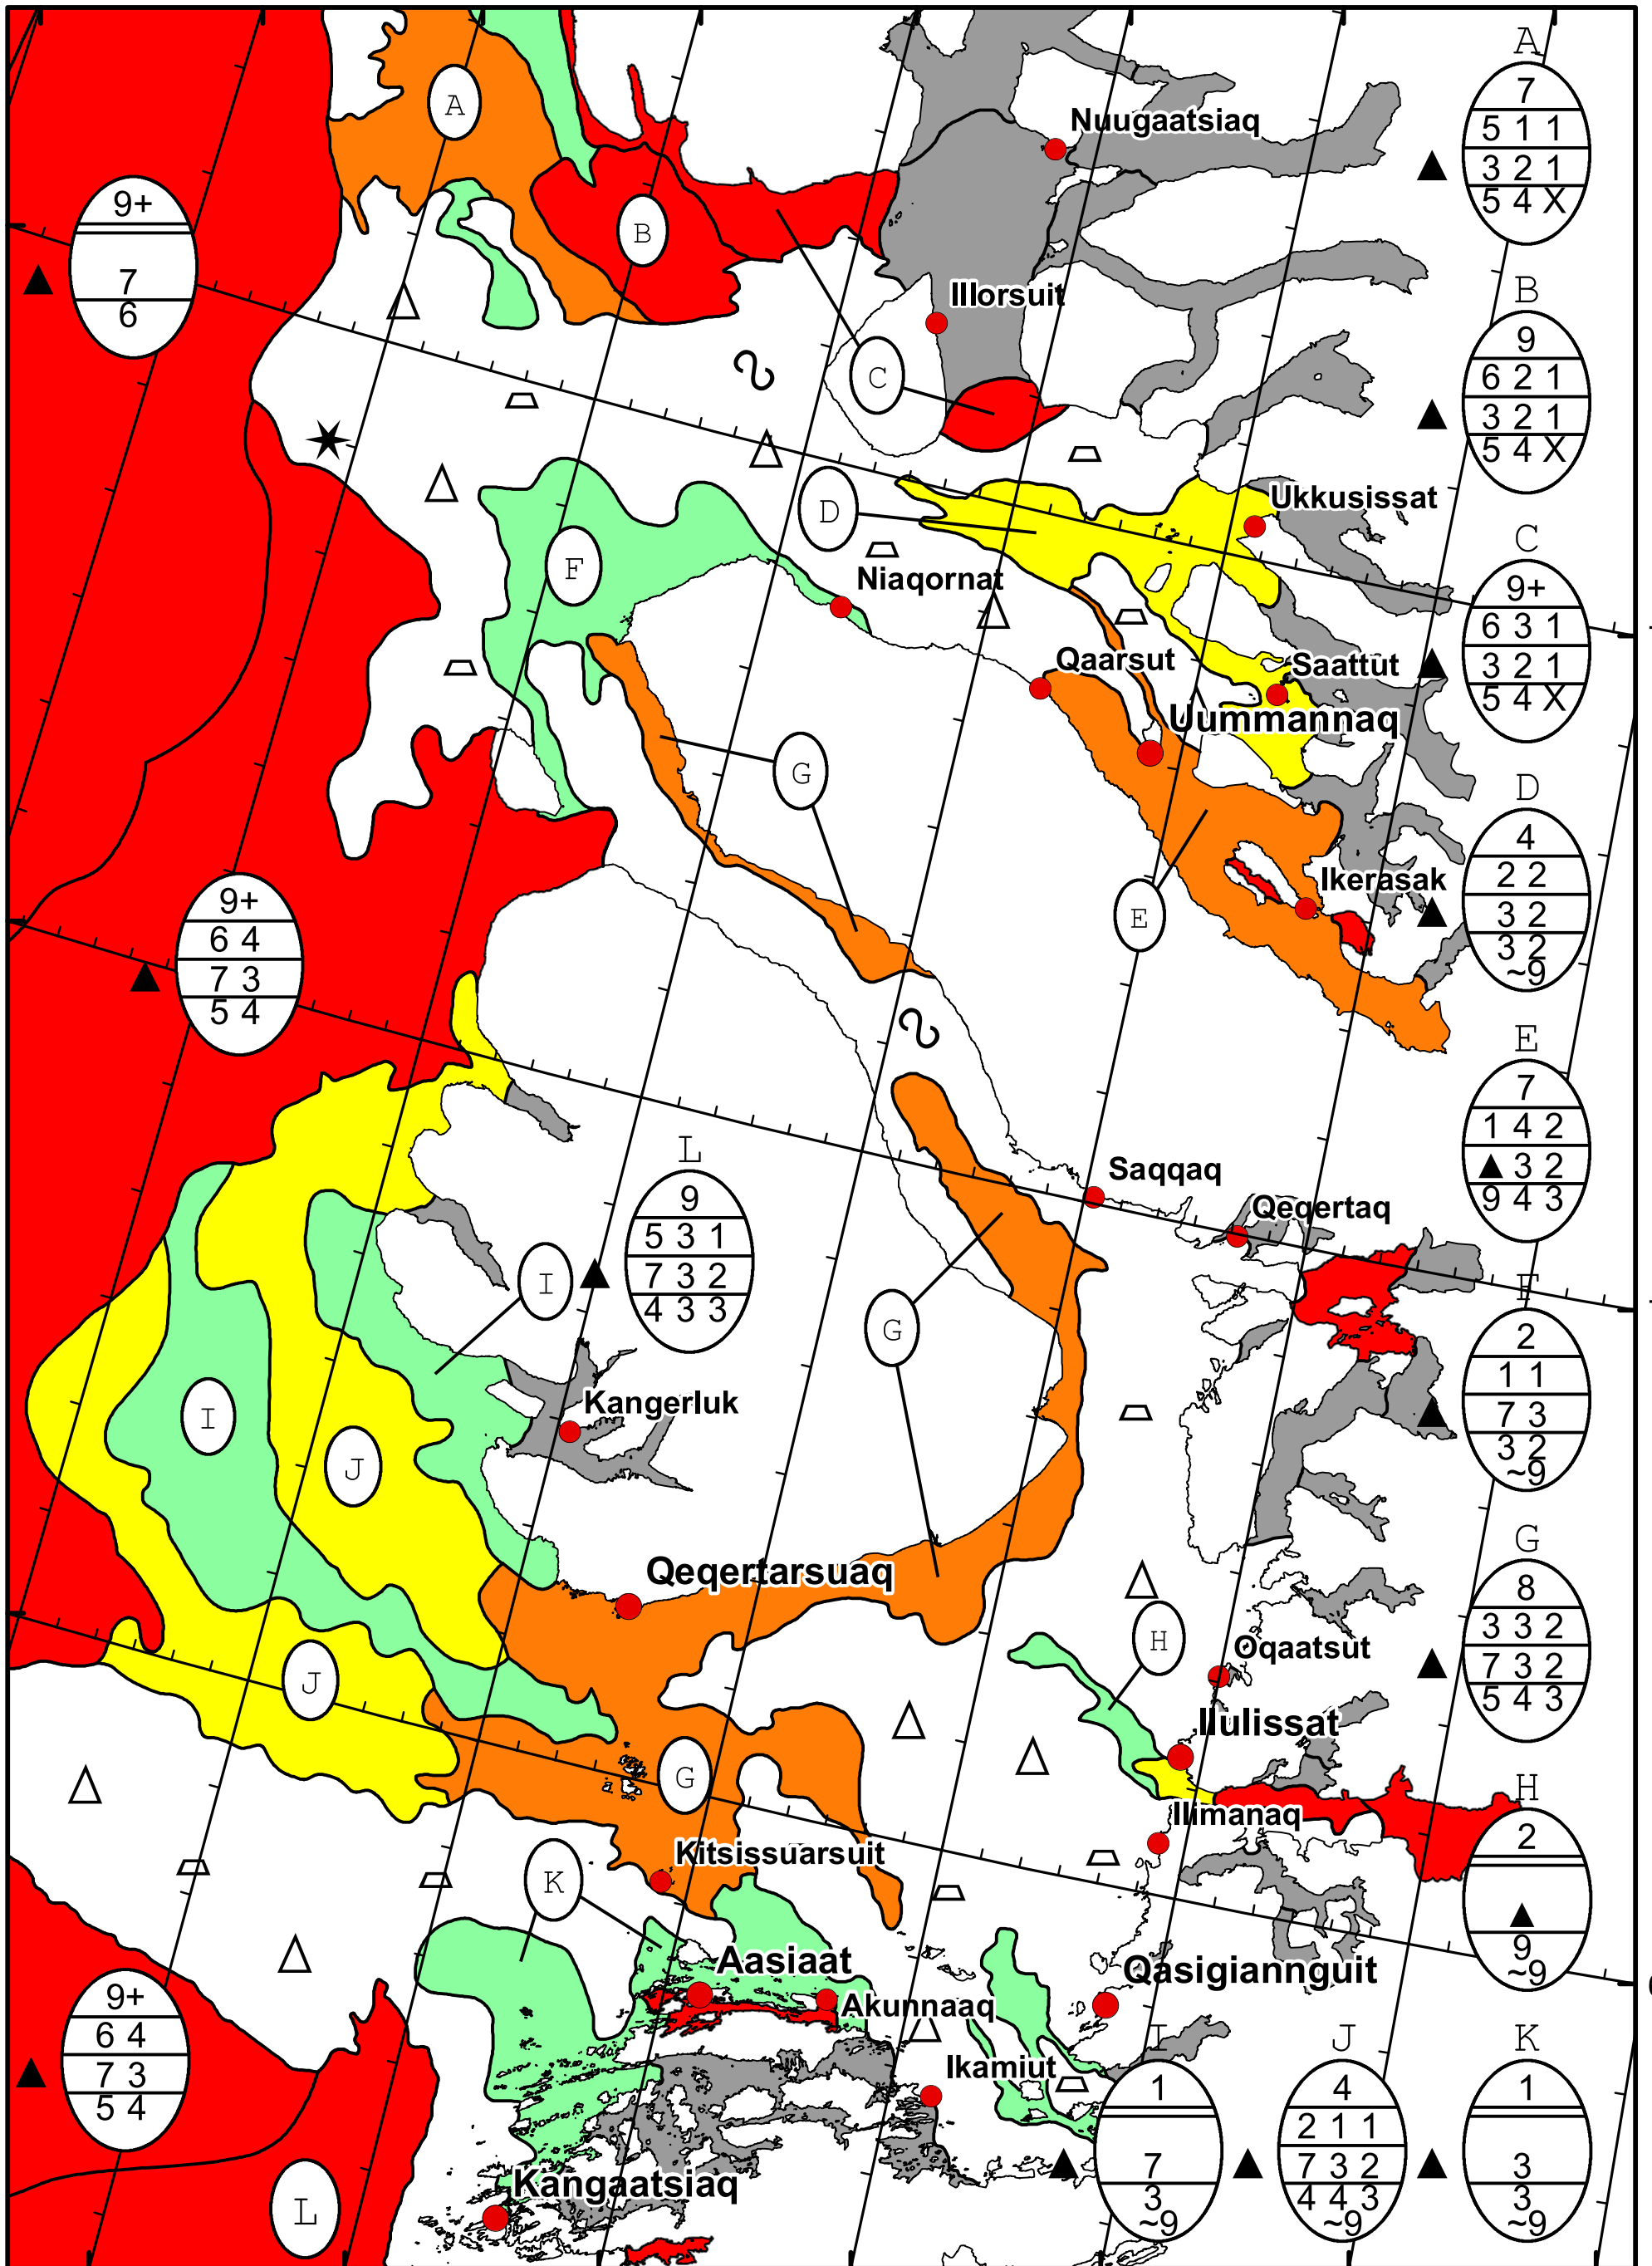

58°W 57°W 56°W 55°W 54°W 53°W 52°W 51°W

71°N

70°N

69°N

71°N

70°N

69°N

DMI
Ice Service

West Greenland Ice Chart

Danish Meteorological Institute

Valid: 21 January 2025, 10:25 UTC