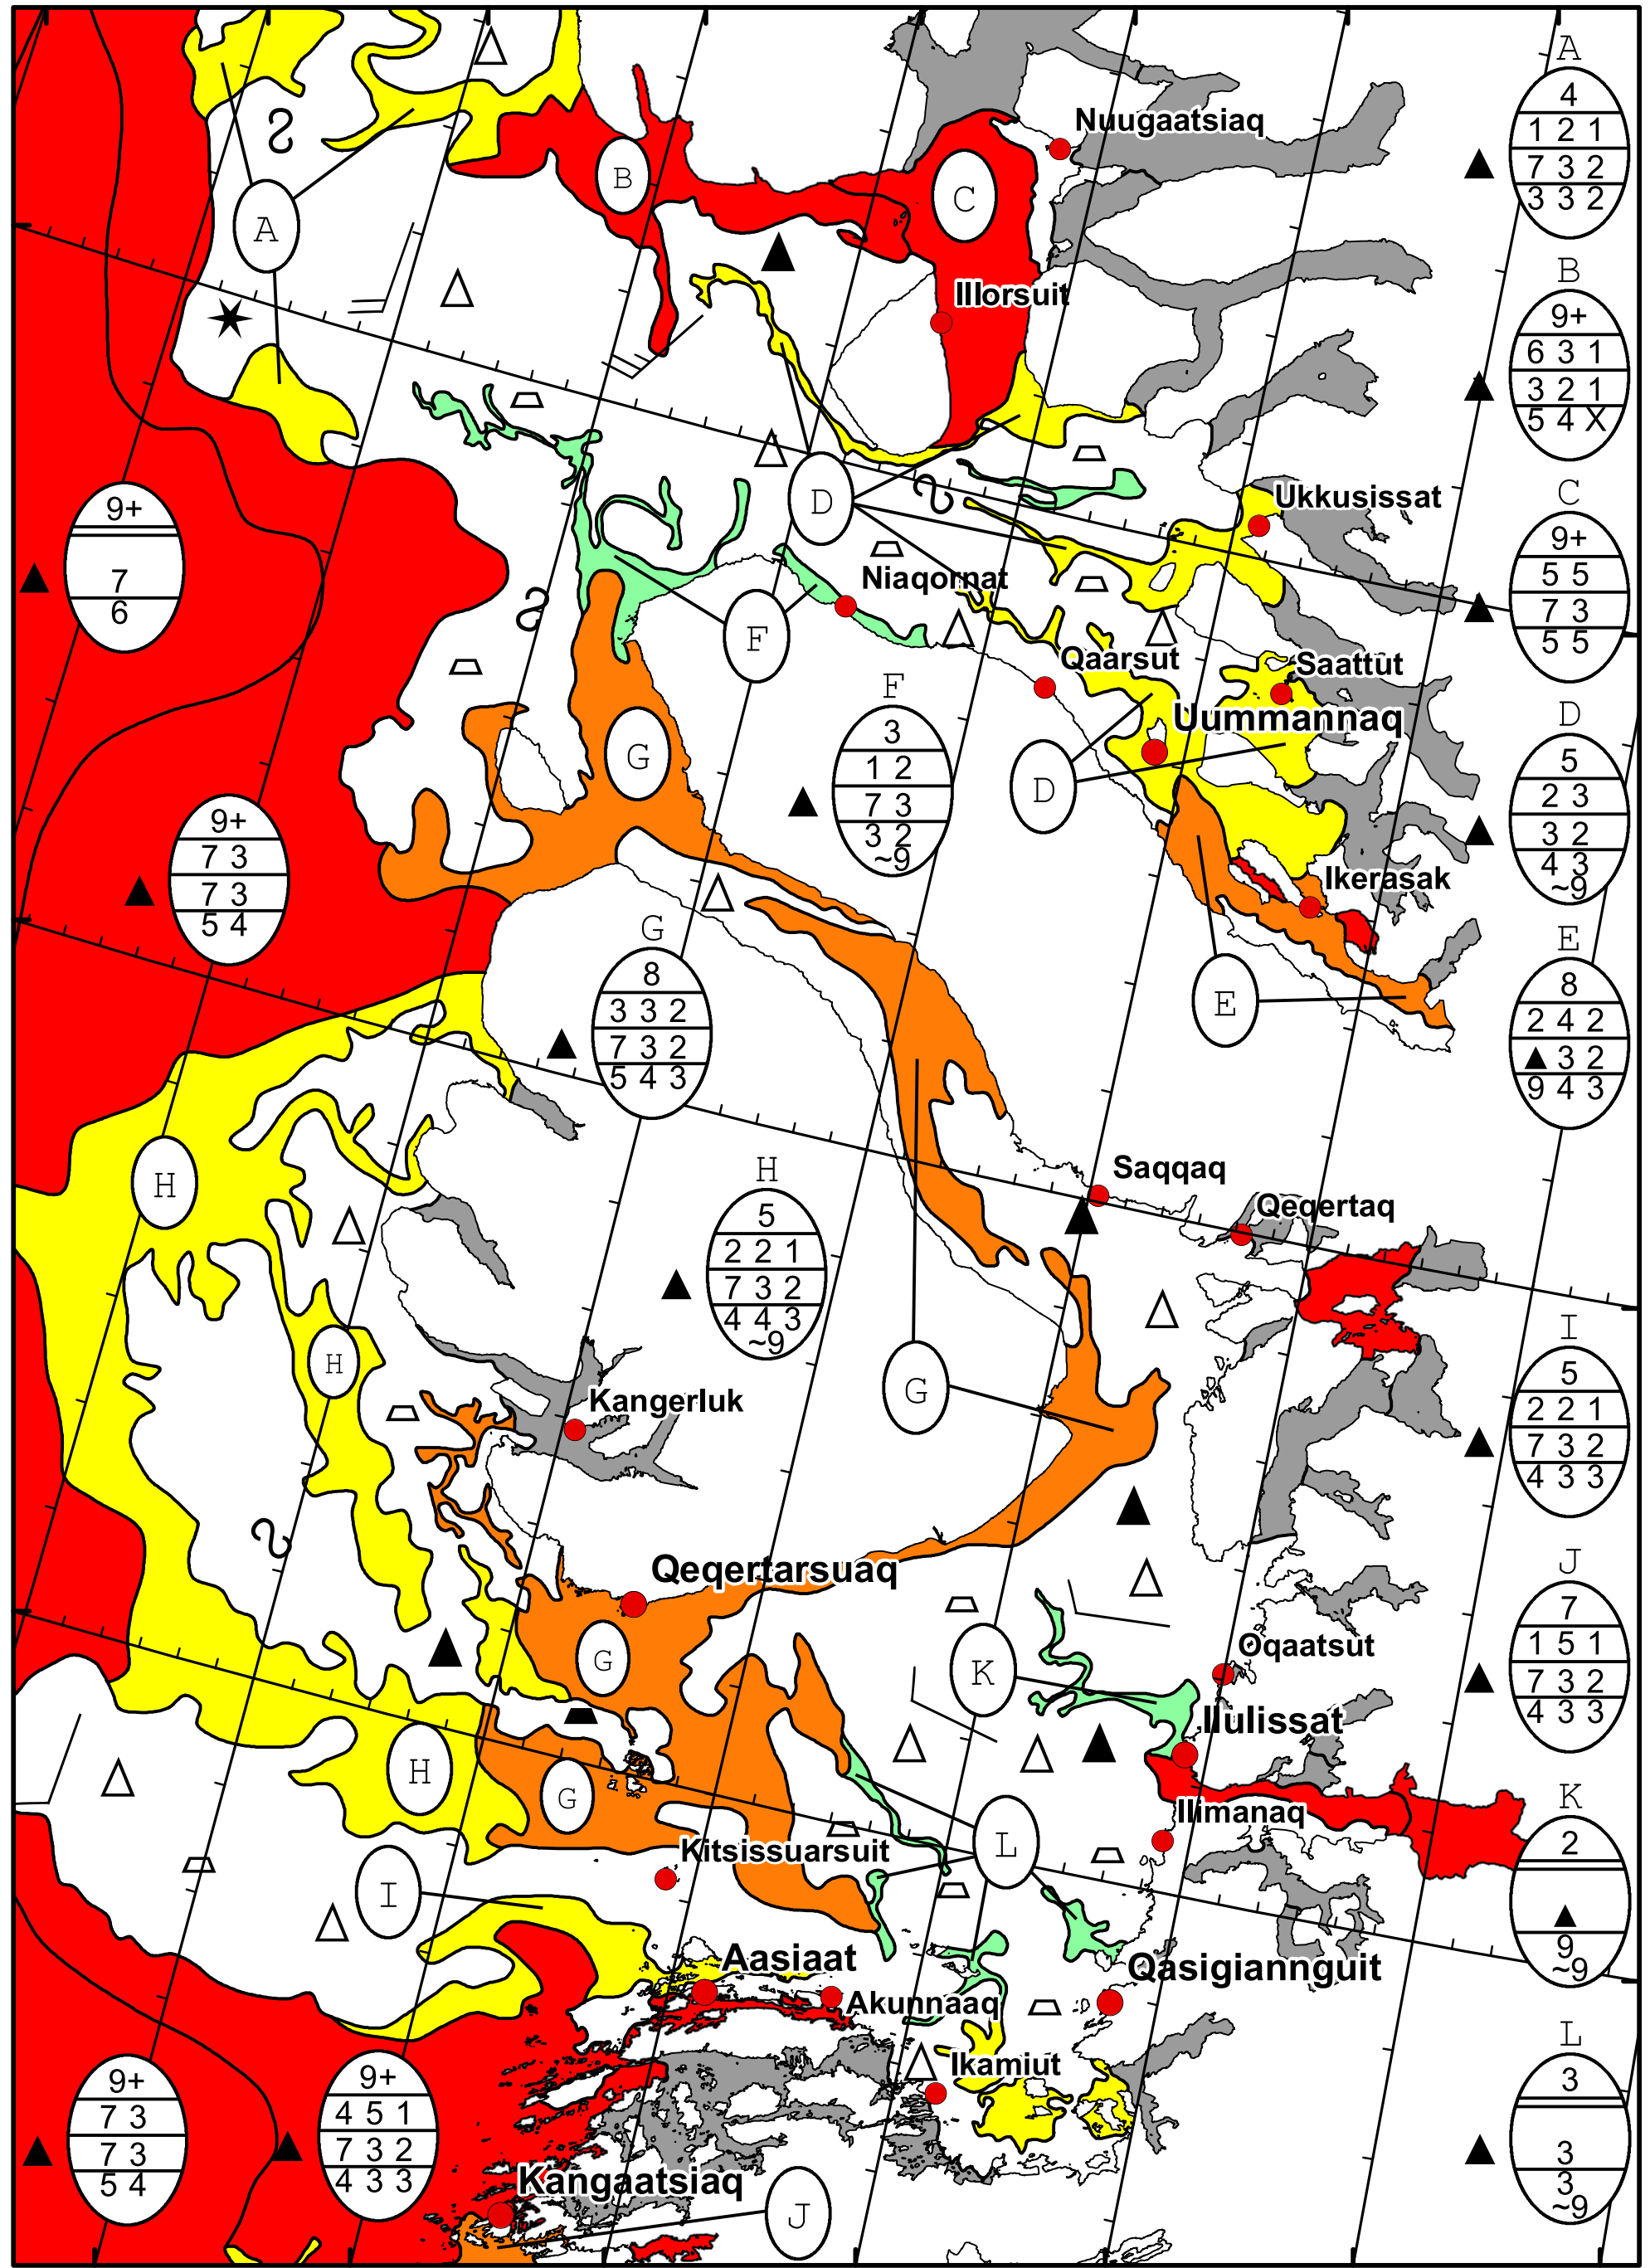

58°W 57°W 56°W 55°W 54°W 53°W 52°W 51°W

71°N

70°N

69°N

71°N

70°N

69°N

A

|       |
|-------|
| 4     |
| 1 2 1 |
| 7 3 2 |
| 3 3 2 |

B

|       |
|-------|
| 9+    |
| 6 3 1 |
| 3 2 1 |
| 5 4 X |

C

|     |
|-----|
| 9+  |
| 5 5 |
| 7 3 |
| 5 5 |

D

|     |
|-----|
| 5   |
| 2 3 |
| 3 2 |
| 4 3 |
| ~9  |

L

|    |
|----|
| 3  |
| 3  |
| 3  |
| ~9 |

DMI Ice Service

West Greenland Ice Chart

Danish Meteorological Institute

Valid: 23 January 2025, 10:05 UTC