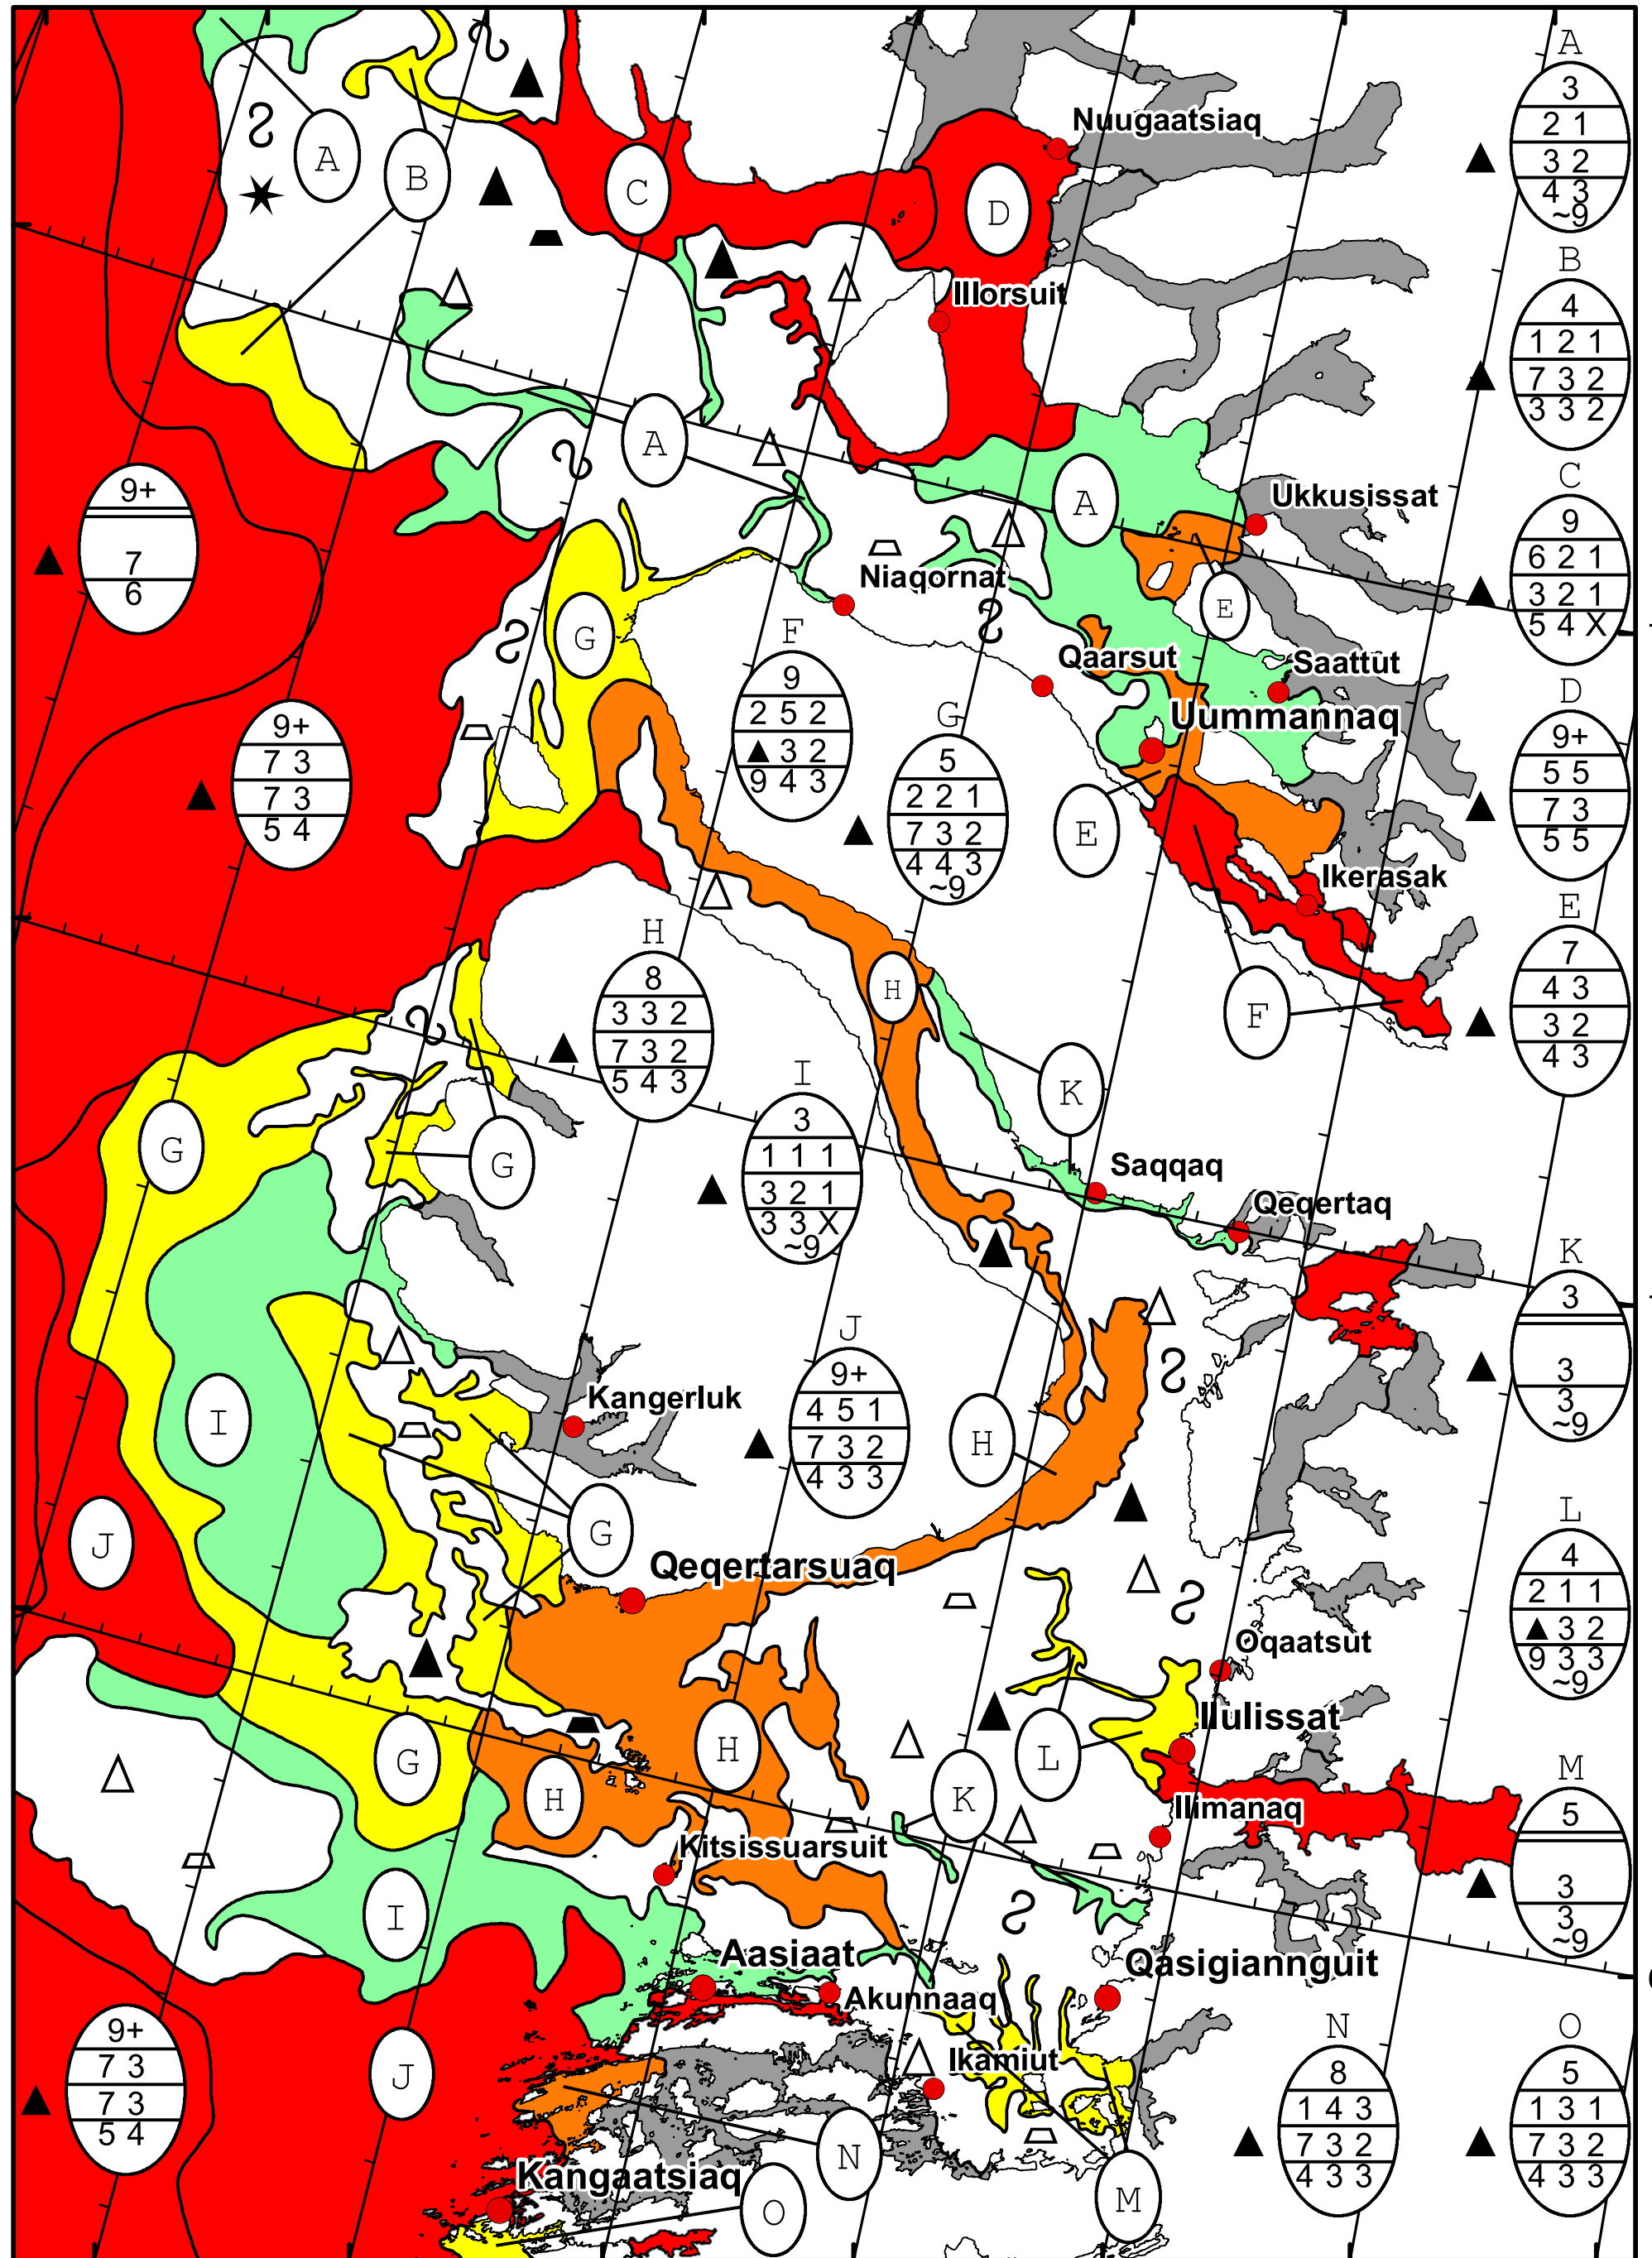

58°W 57°W 56°W 55°W 54°W 53°W 52°W 51°W

71°N

70°N

69°N

71°N

70°N

69°N

DMI
Ice Service

West Greenland Ice Chart

Danish Meteorological Institute

Valid: 23 January 2025, 20:55 UTC