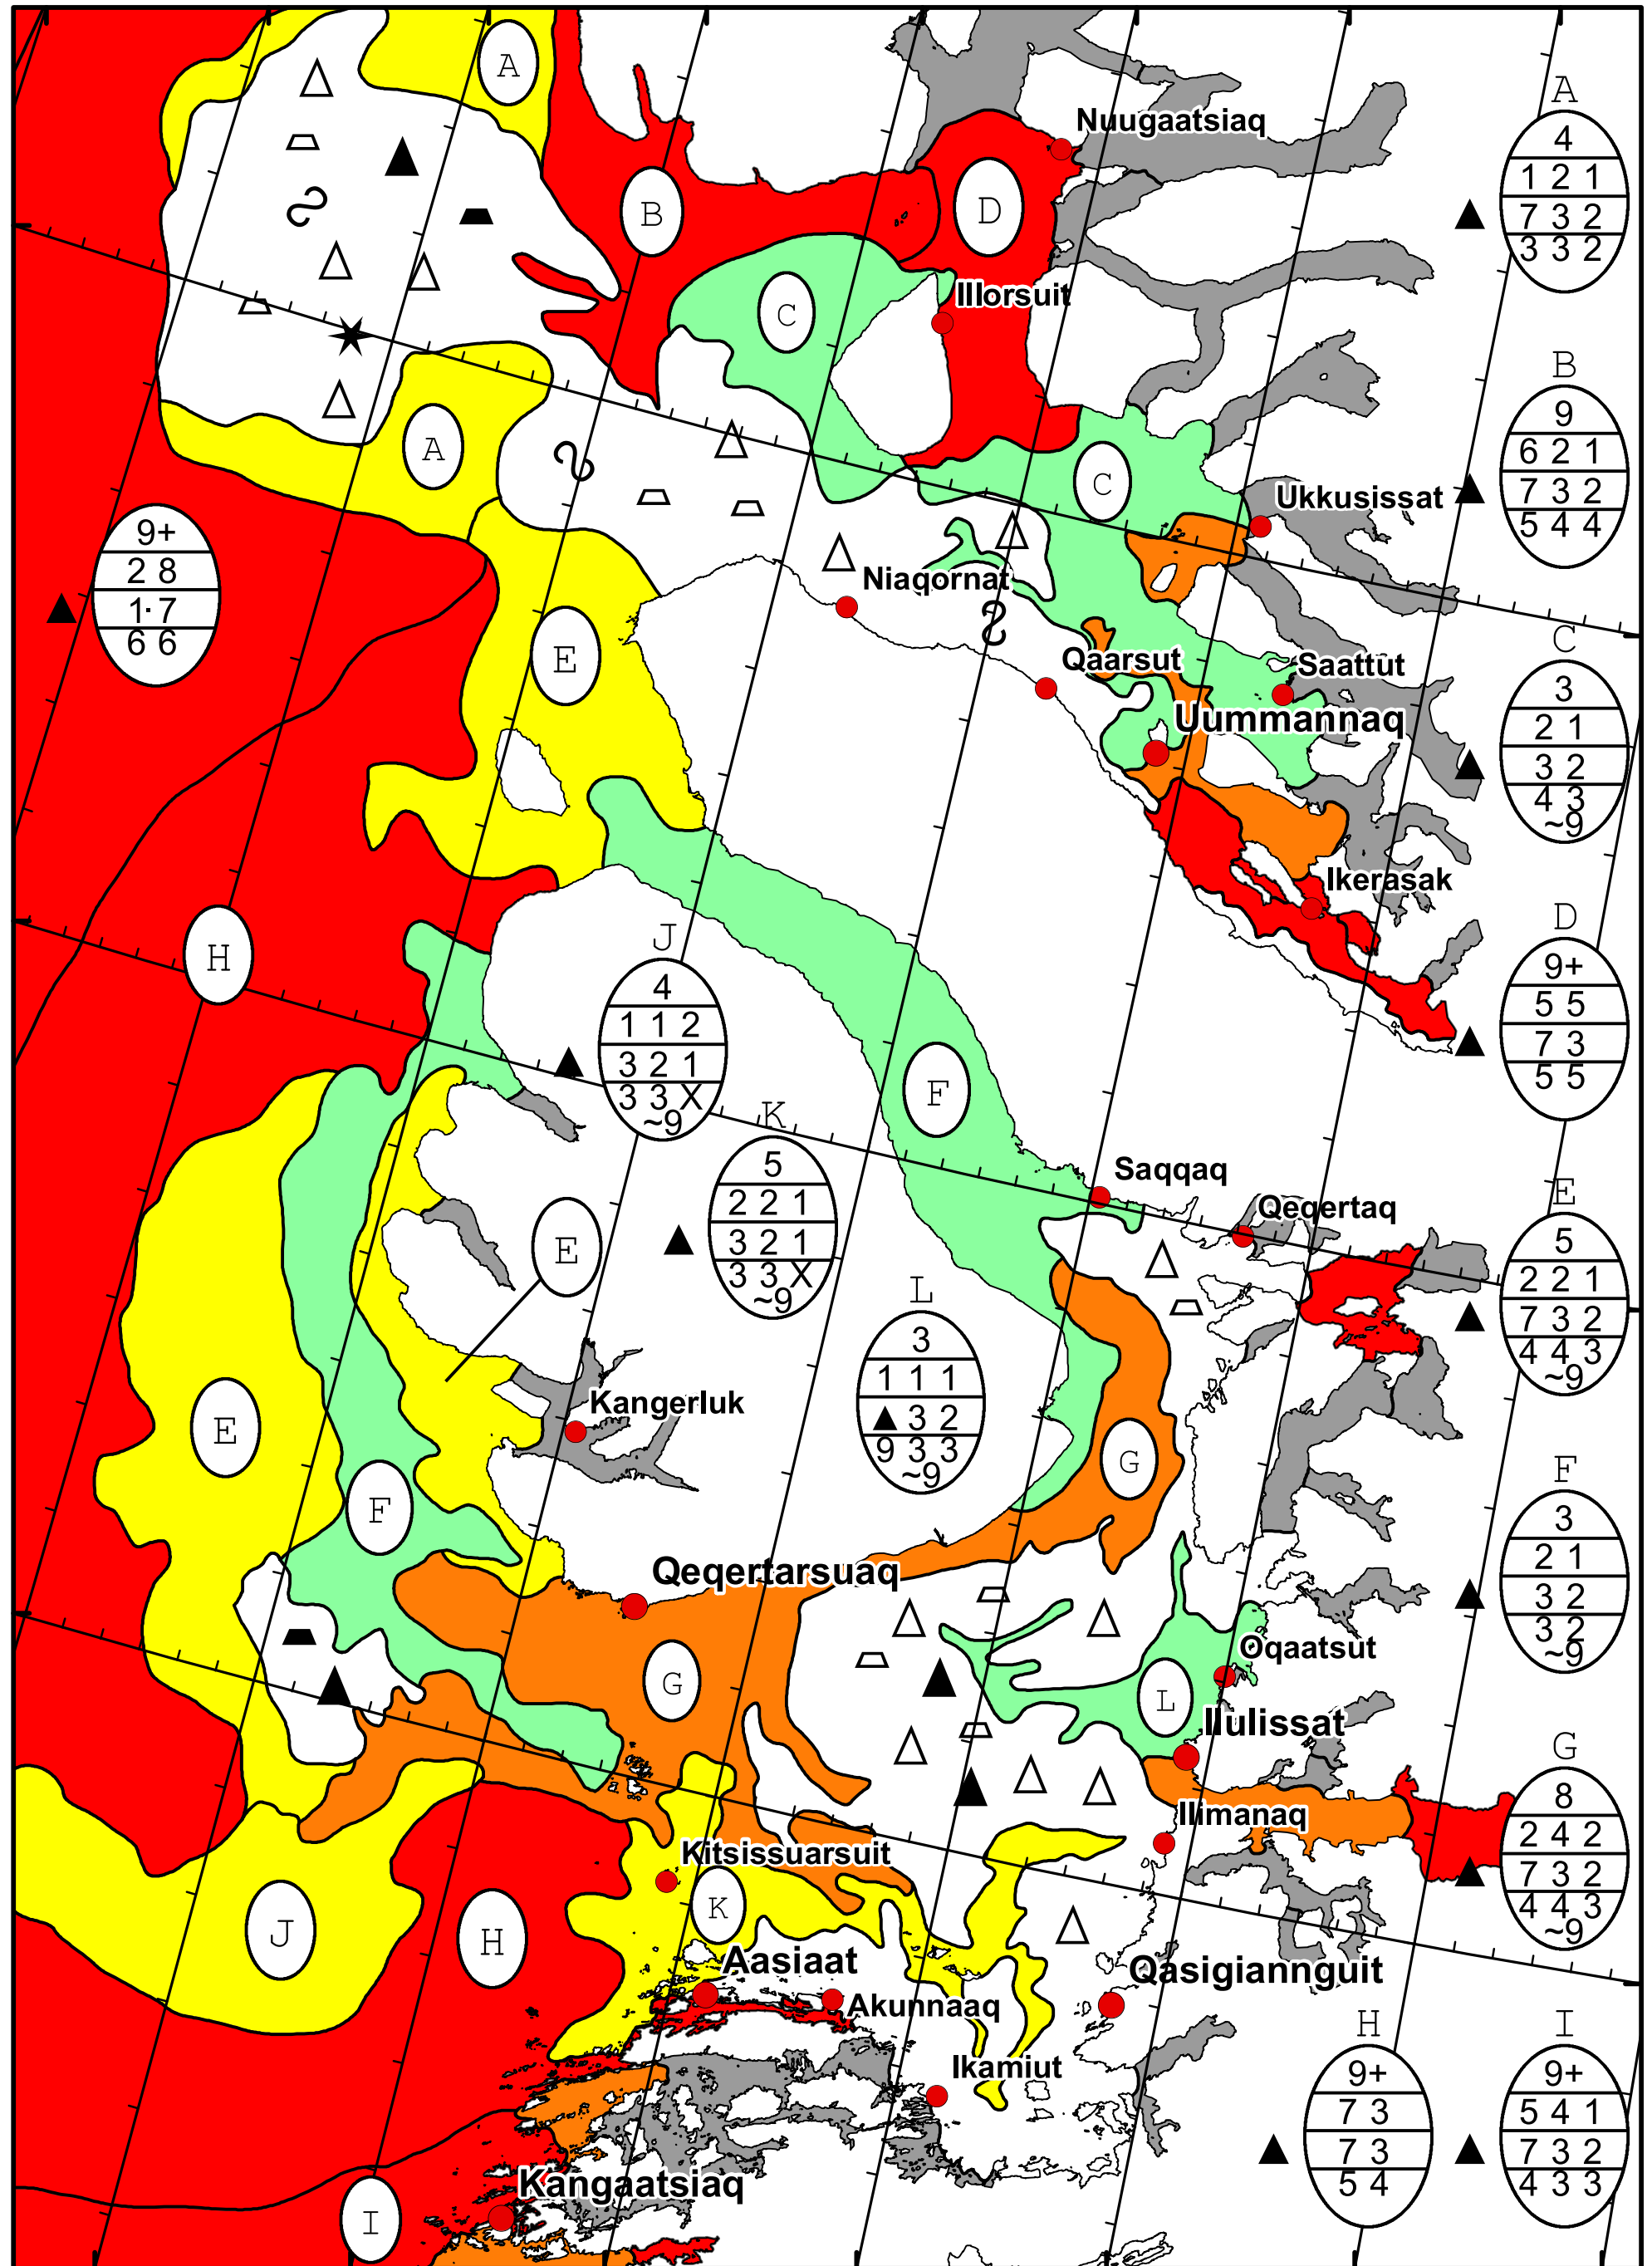

58°W 57°W 56°W 55°W 54°W 53°W 52°W 51°W

71°N

70°N

69°N

71°N

70°N

69°N

DMI
Ice Service

West Greenland Ice Chart

Danish Meteorological Institute

Valid: 25 January 2025, 10:05 UTC