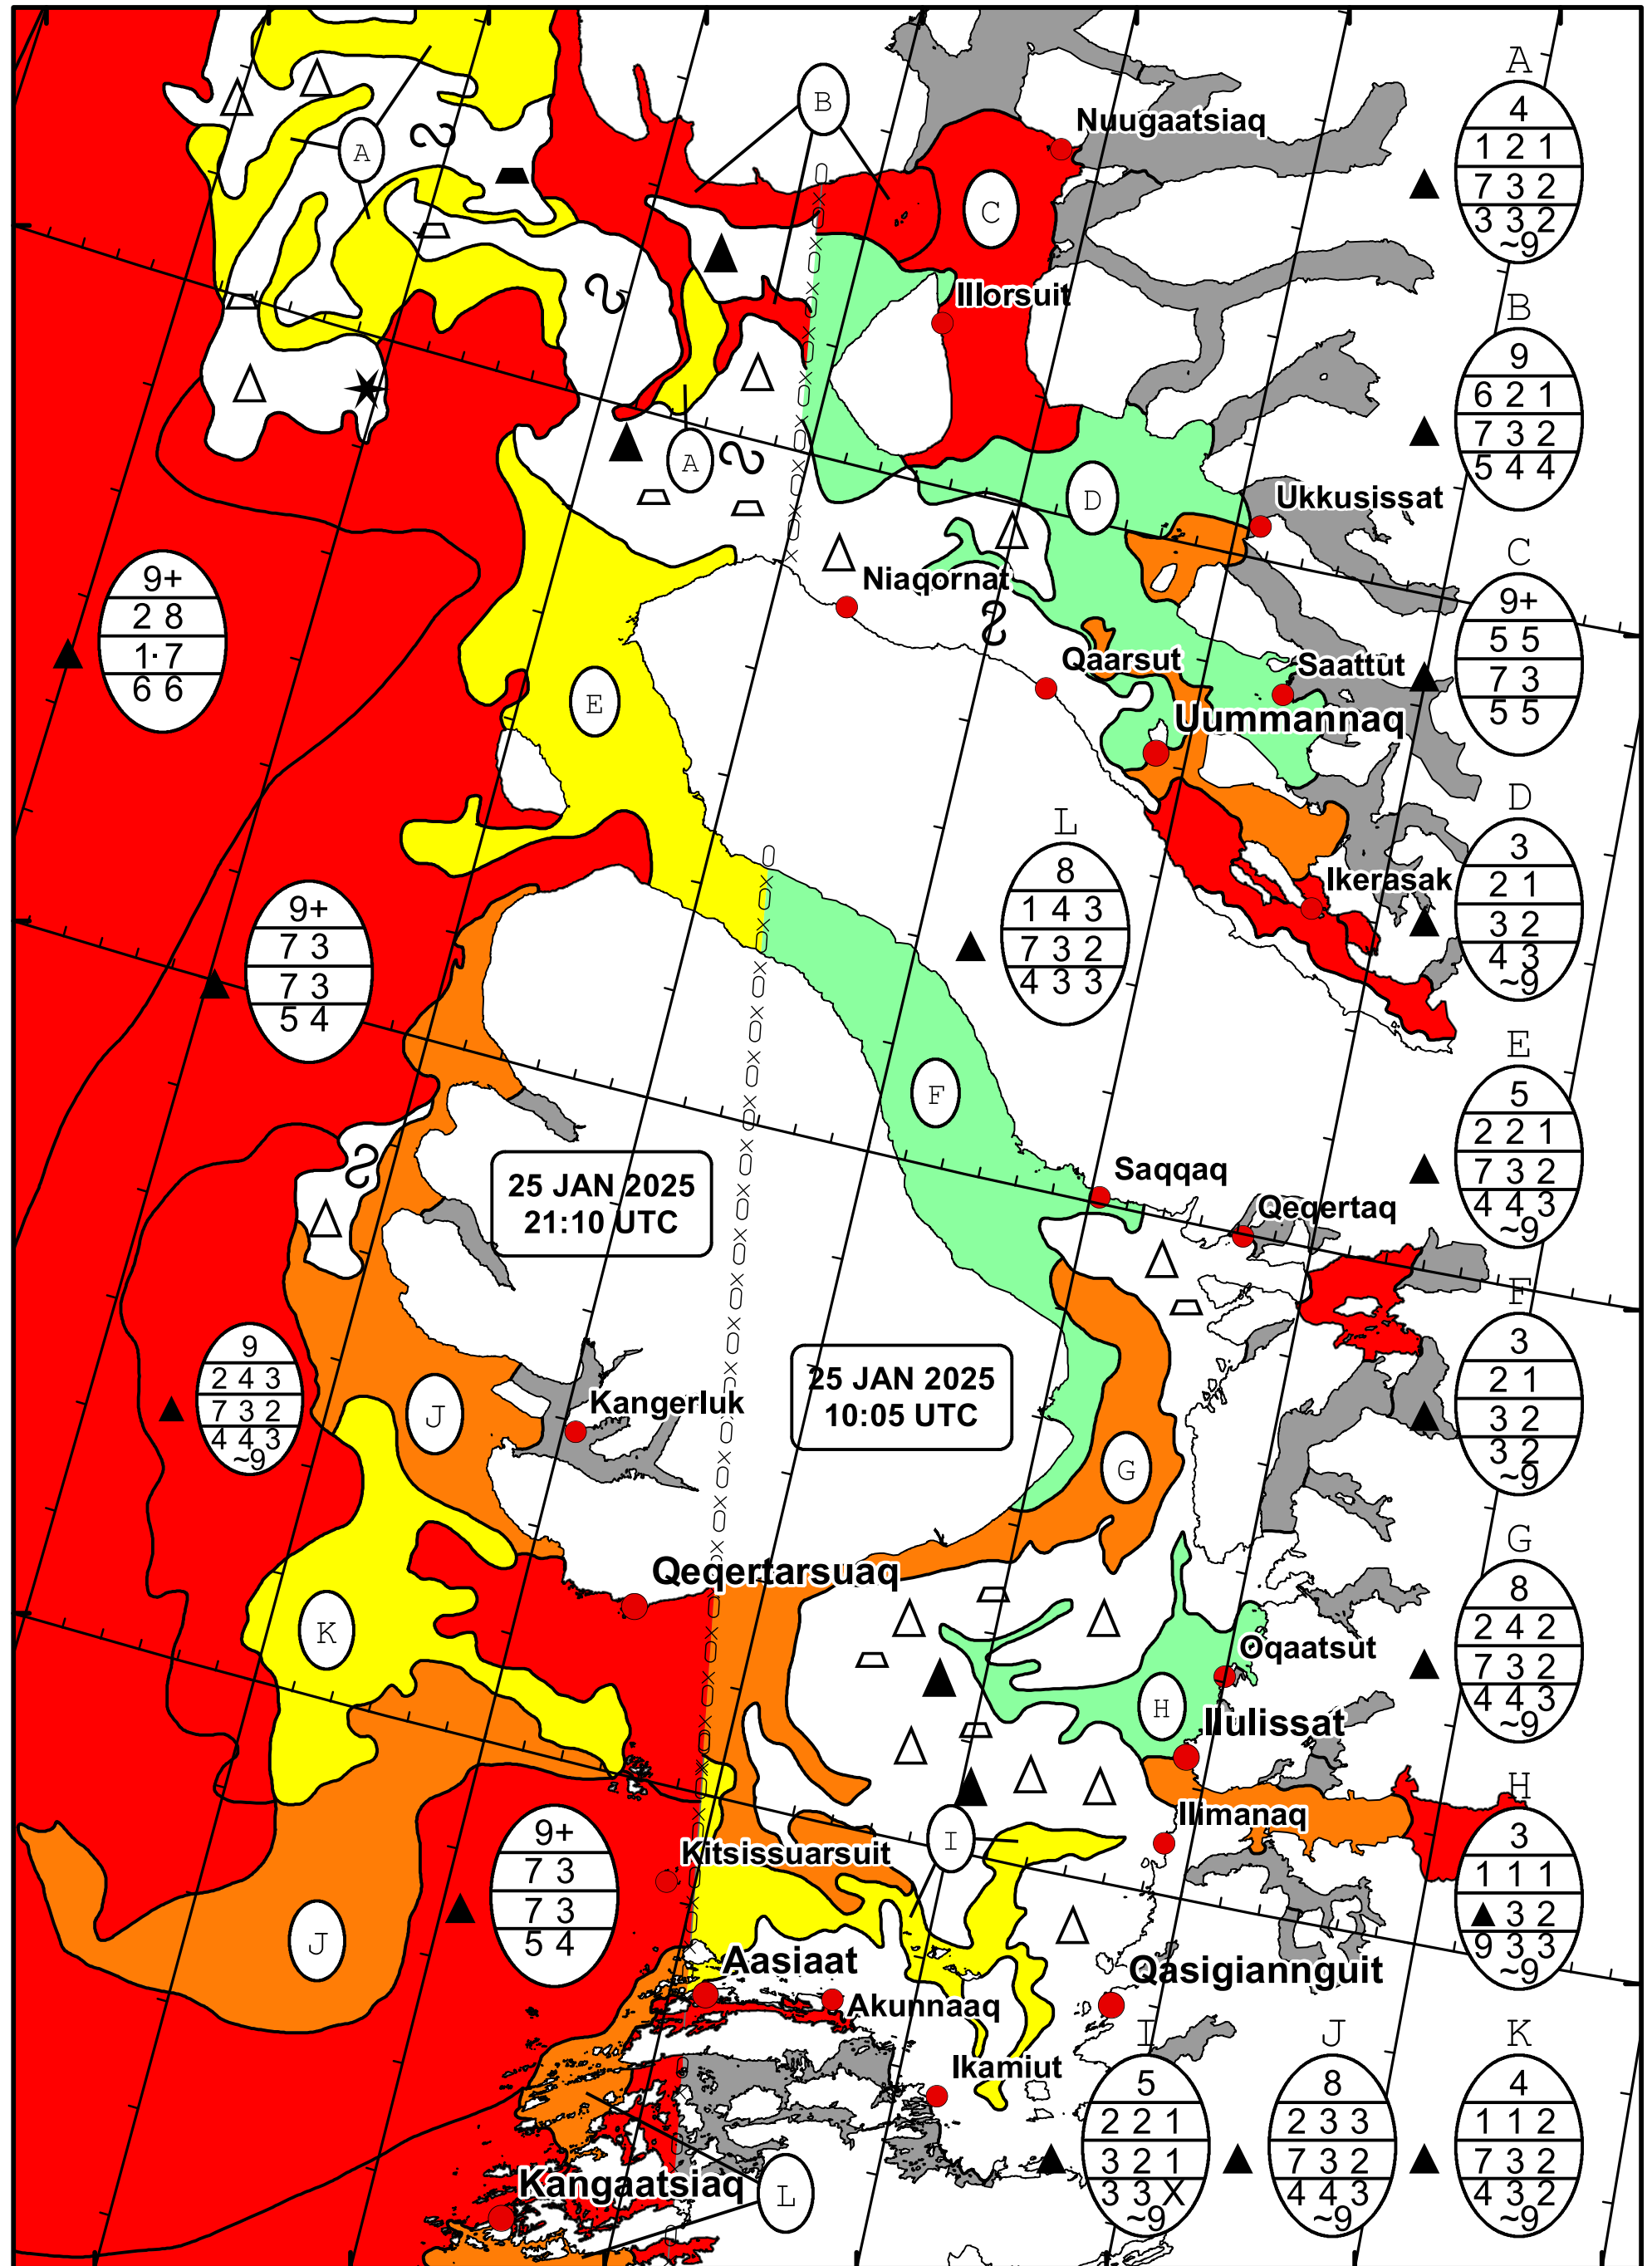

58°W 57°W 56°W 55°W 54°W 53°W 52°W 51°W

71°N

70°N

69°N

71°N

70°N

69°N

DMI
Ice Service

West Greenland Ice Chart

Danish Meteorological Institute

Valid: 25 January 2025, 21:10 UTC