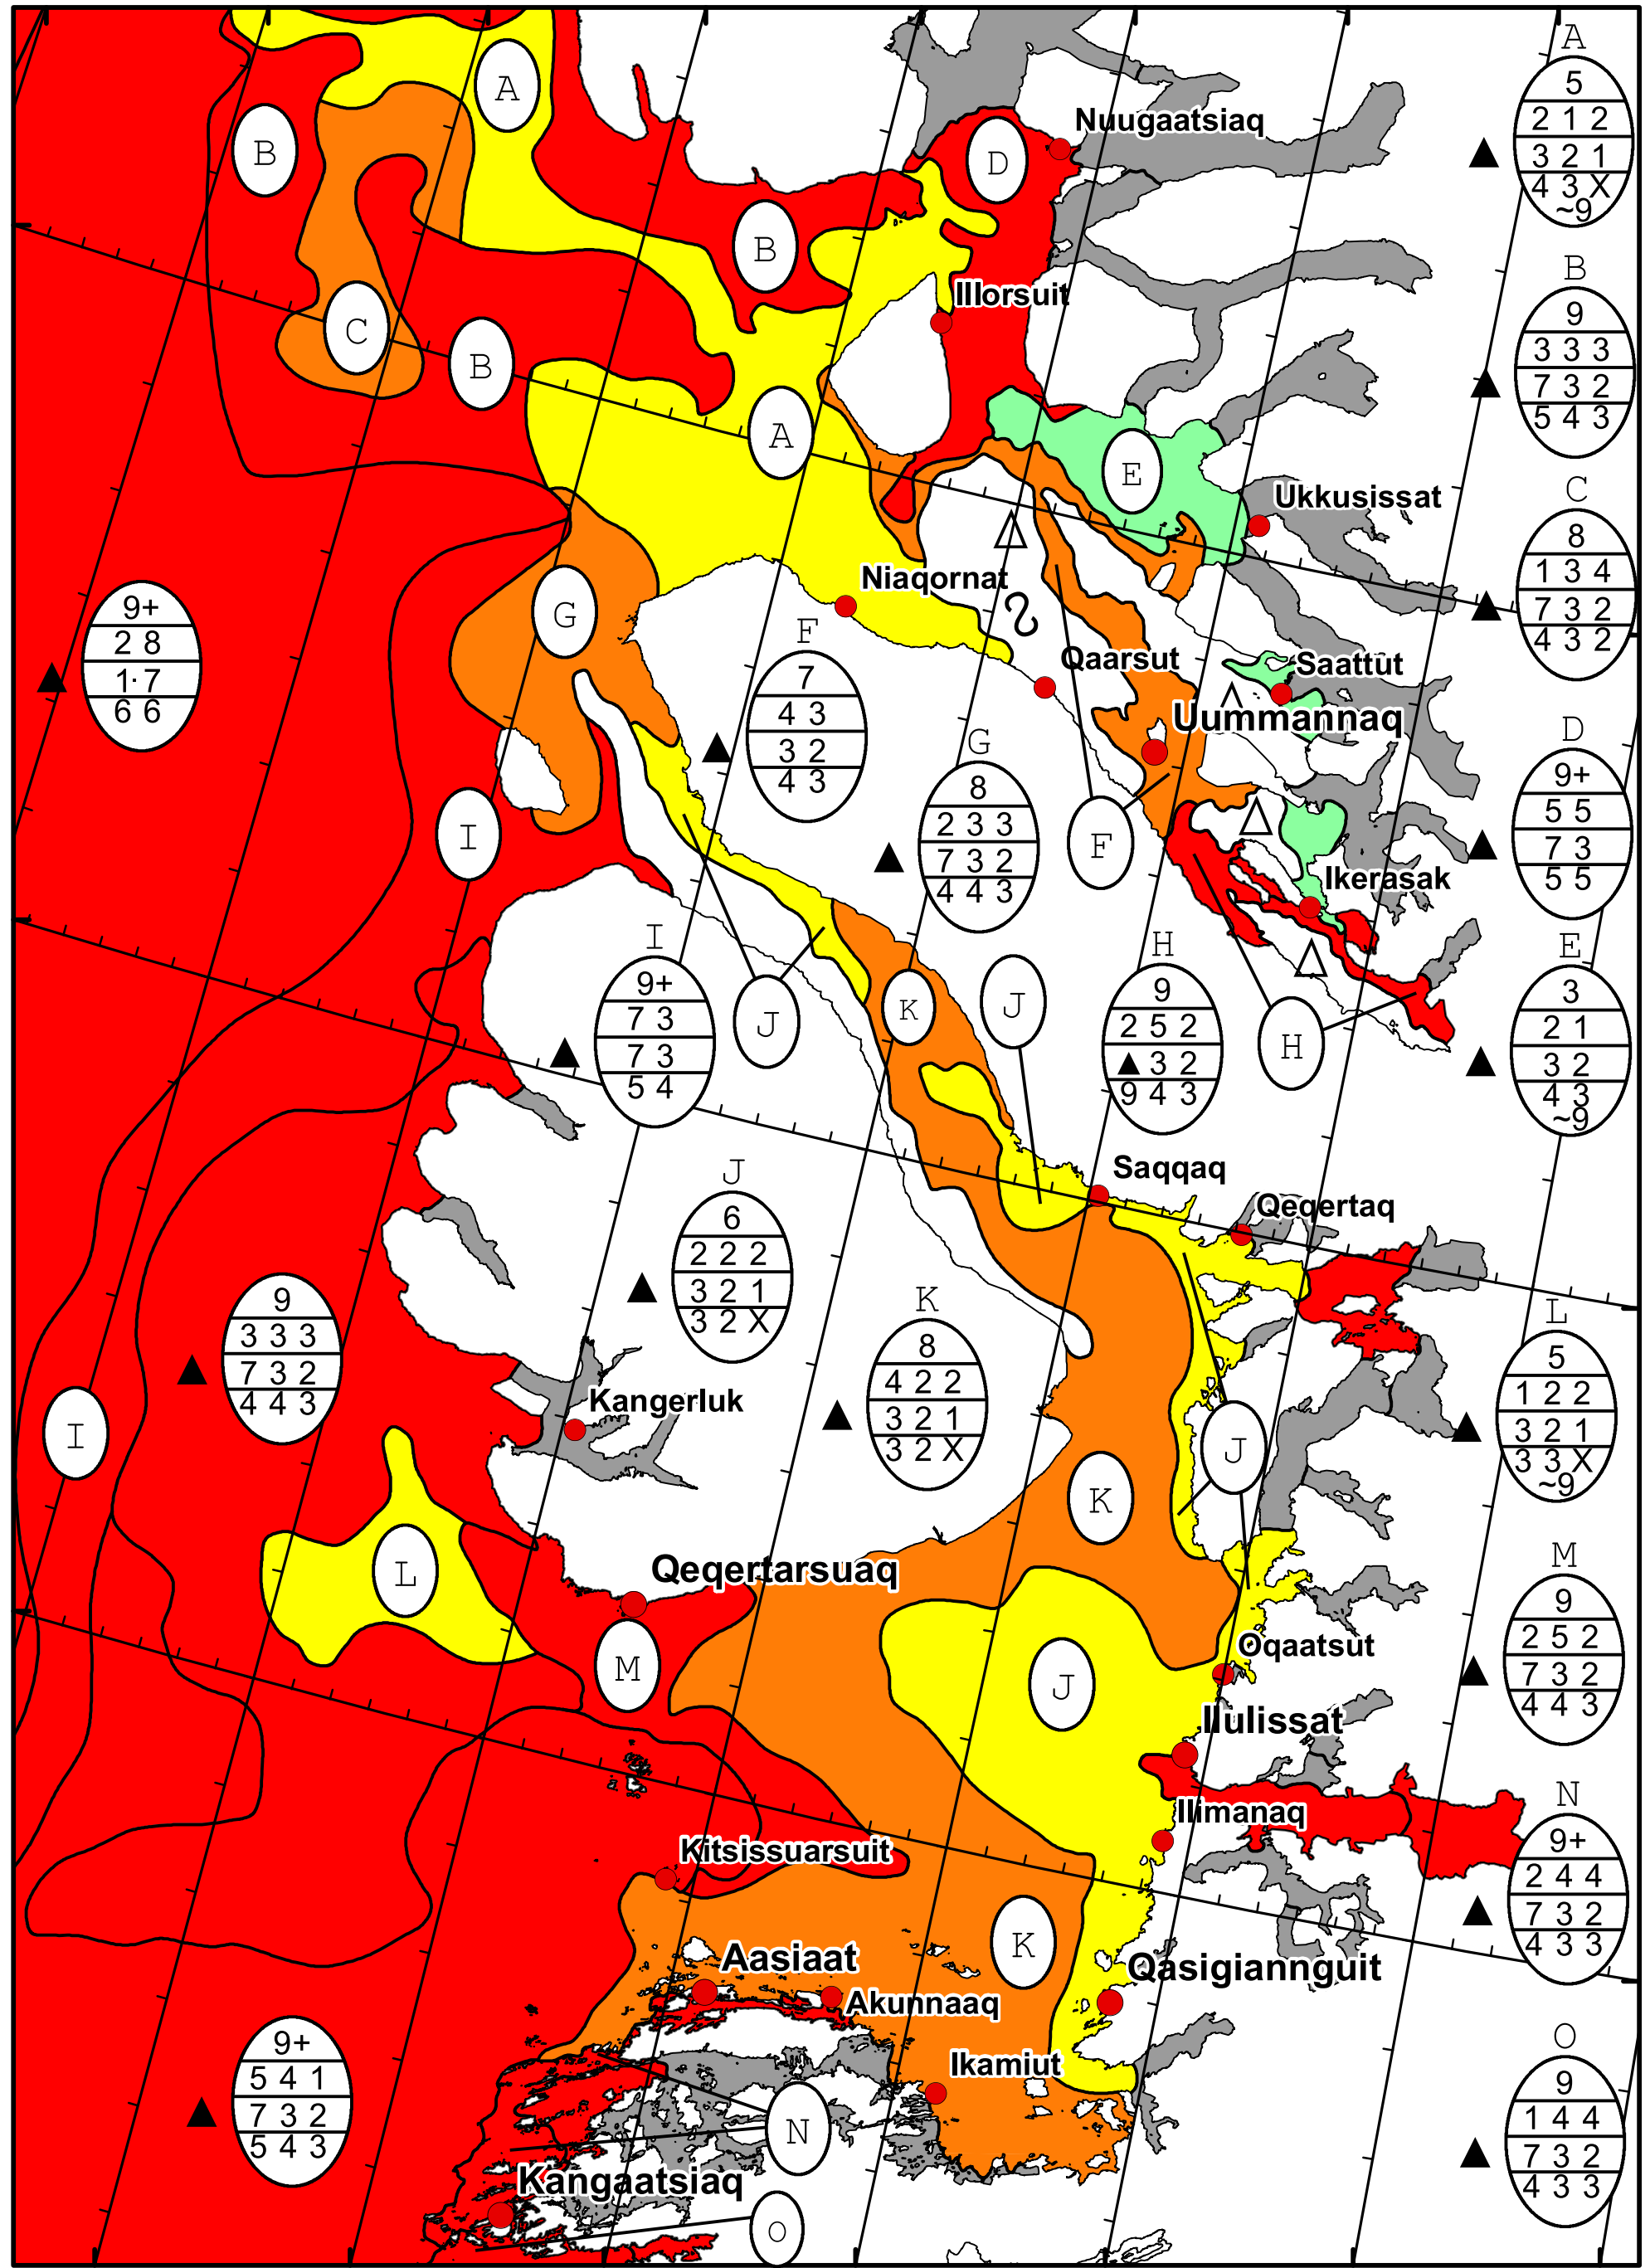

58°W 57°W 56°W 55°W 54°W 53°W 52°W 51°W

71°N

70°N

69°N

71°N

70°N

69°N

DMI  
Ice Service

West Greenland Ice Chart

Danish Meteorological Institute

Valid: 26 January 2025, 21:10 UTC