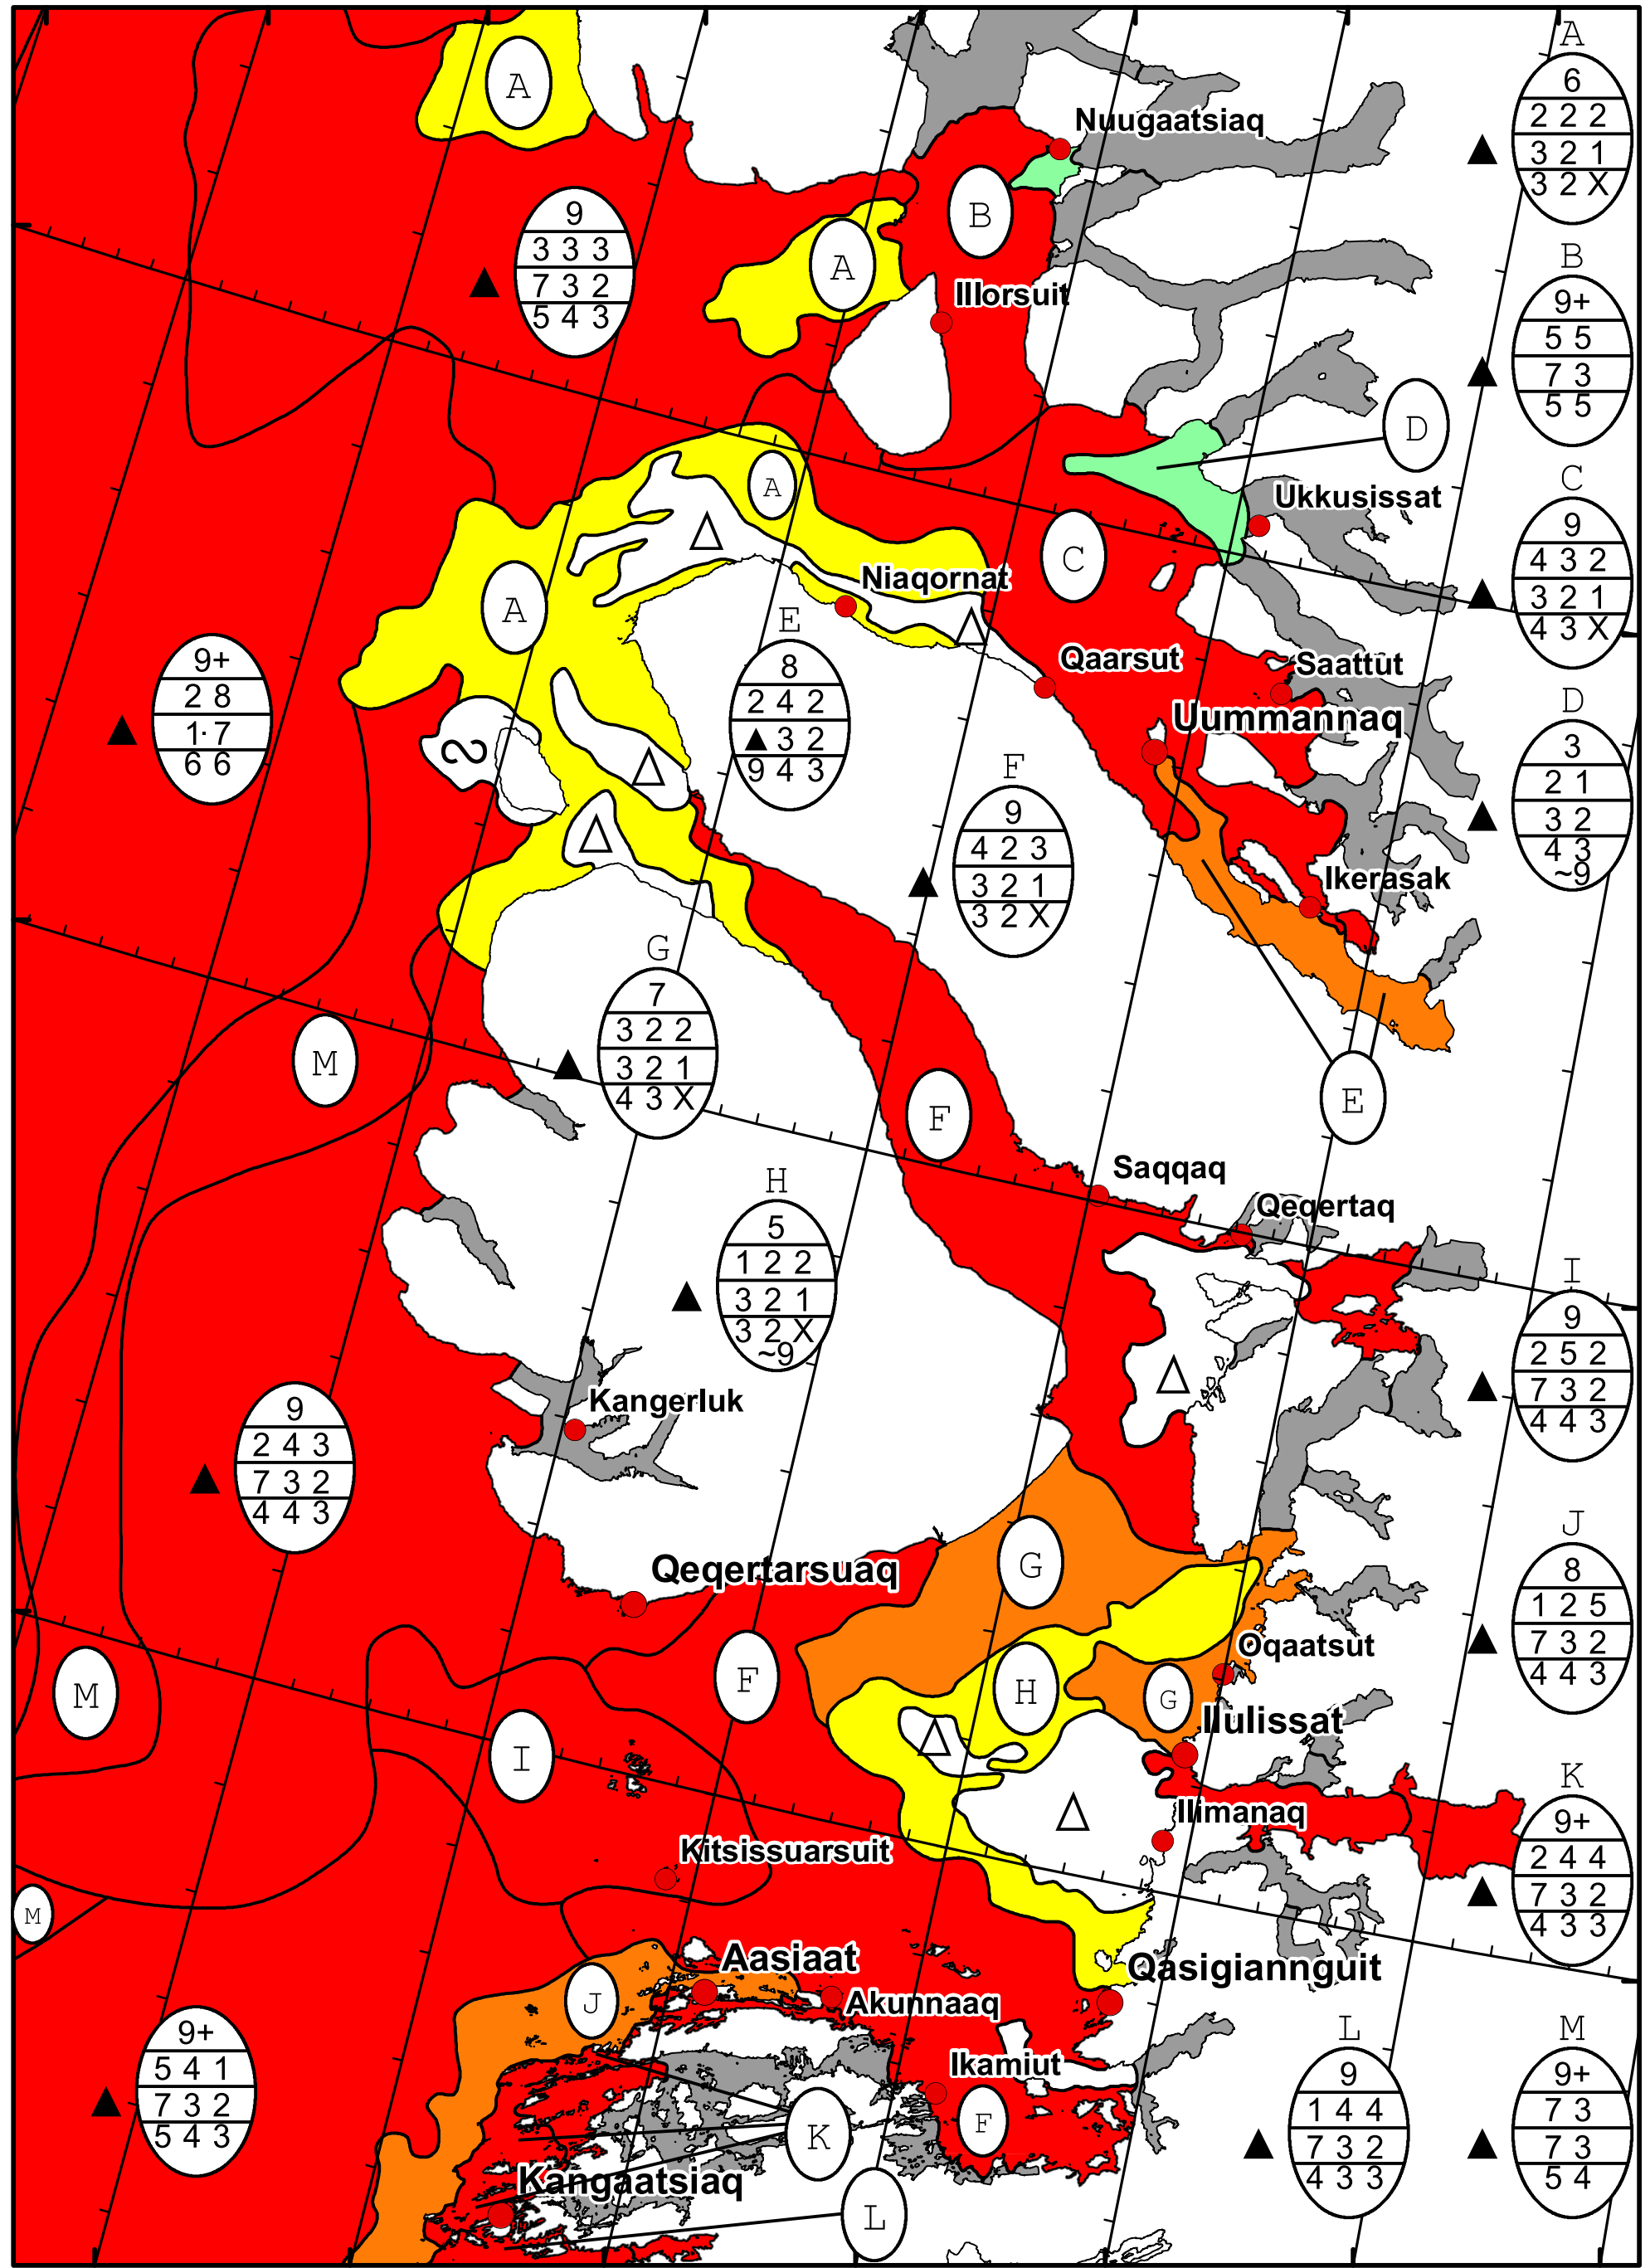

58°W 57°W 56°W 55°W 54°W 53°W 52°W 51°W

71°N

70°N

69°N

71°N

70°N

69°N

DMI
Ice Service

West Greenland Ice Chart

Danish Meteorological Institute

Valid: 28 January 2025, 10:15 UTC