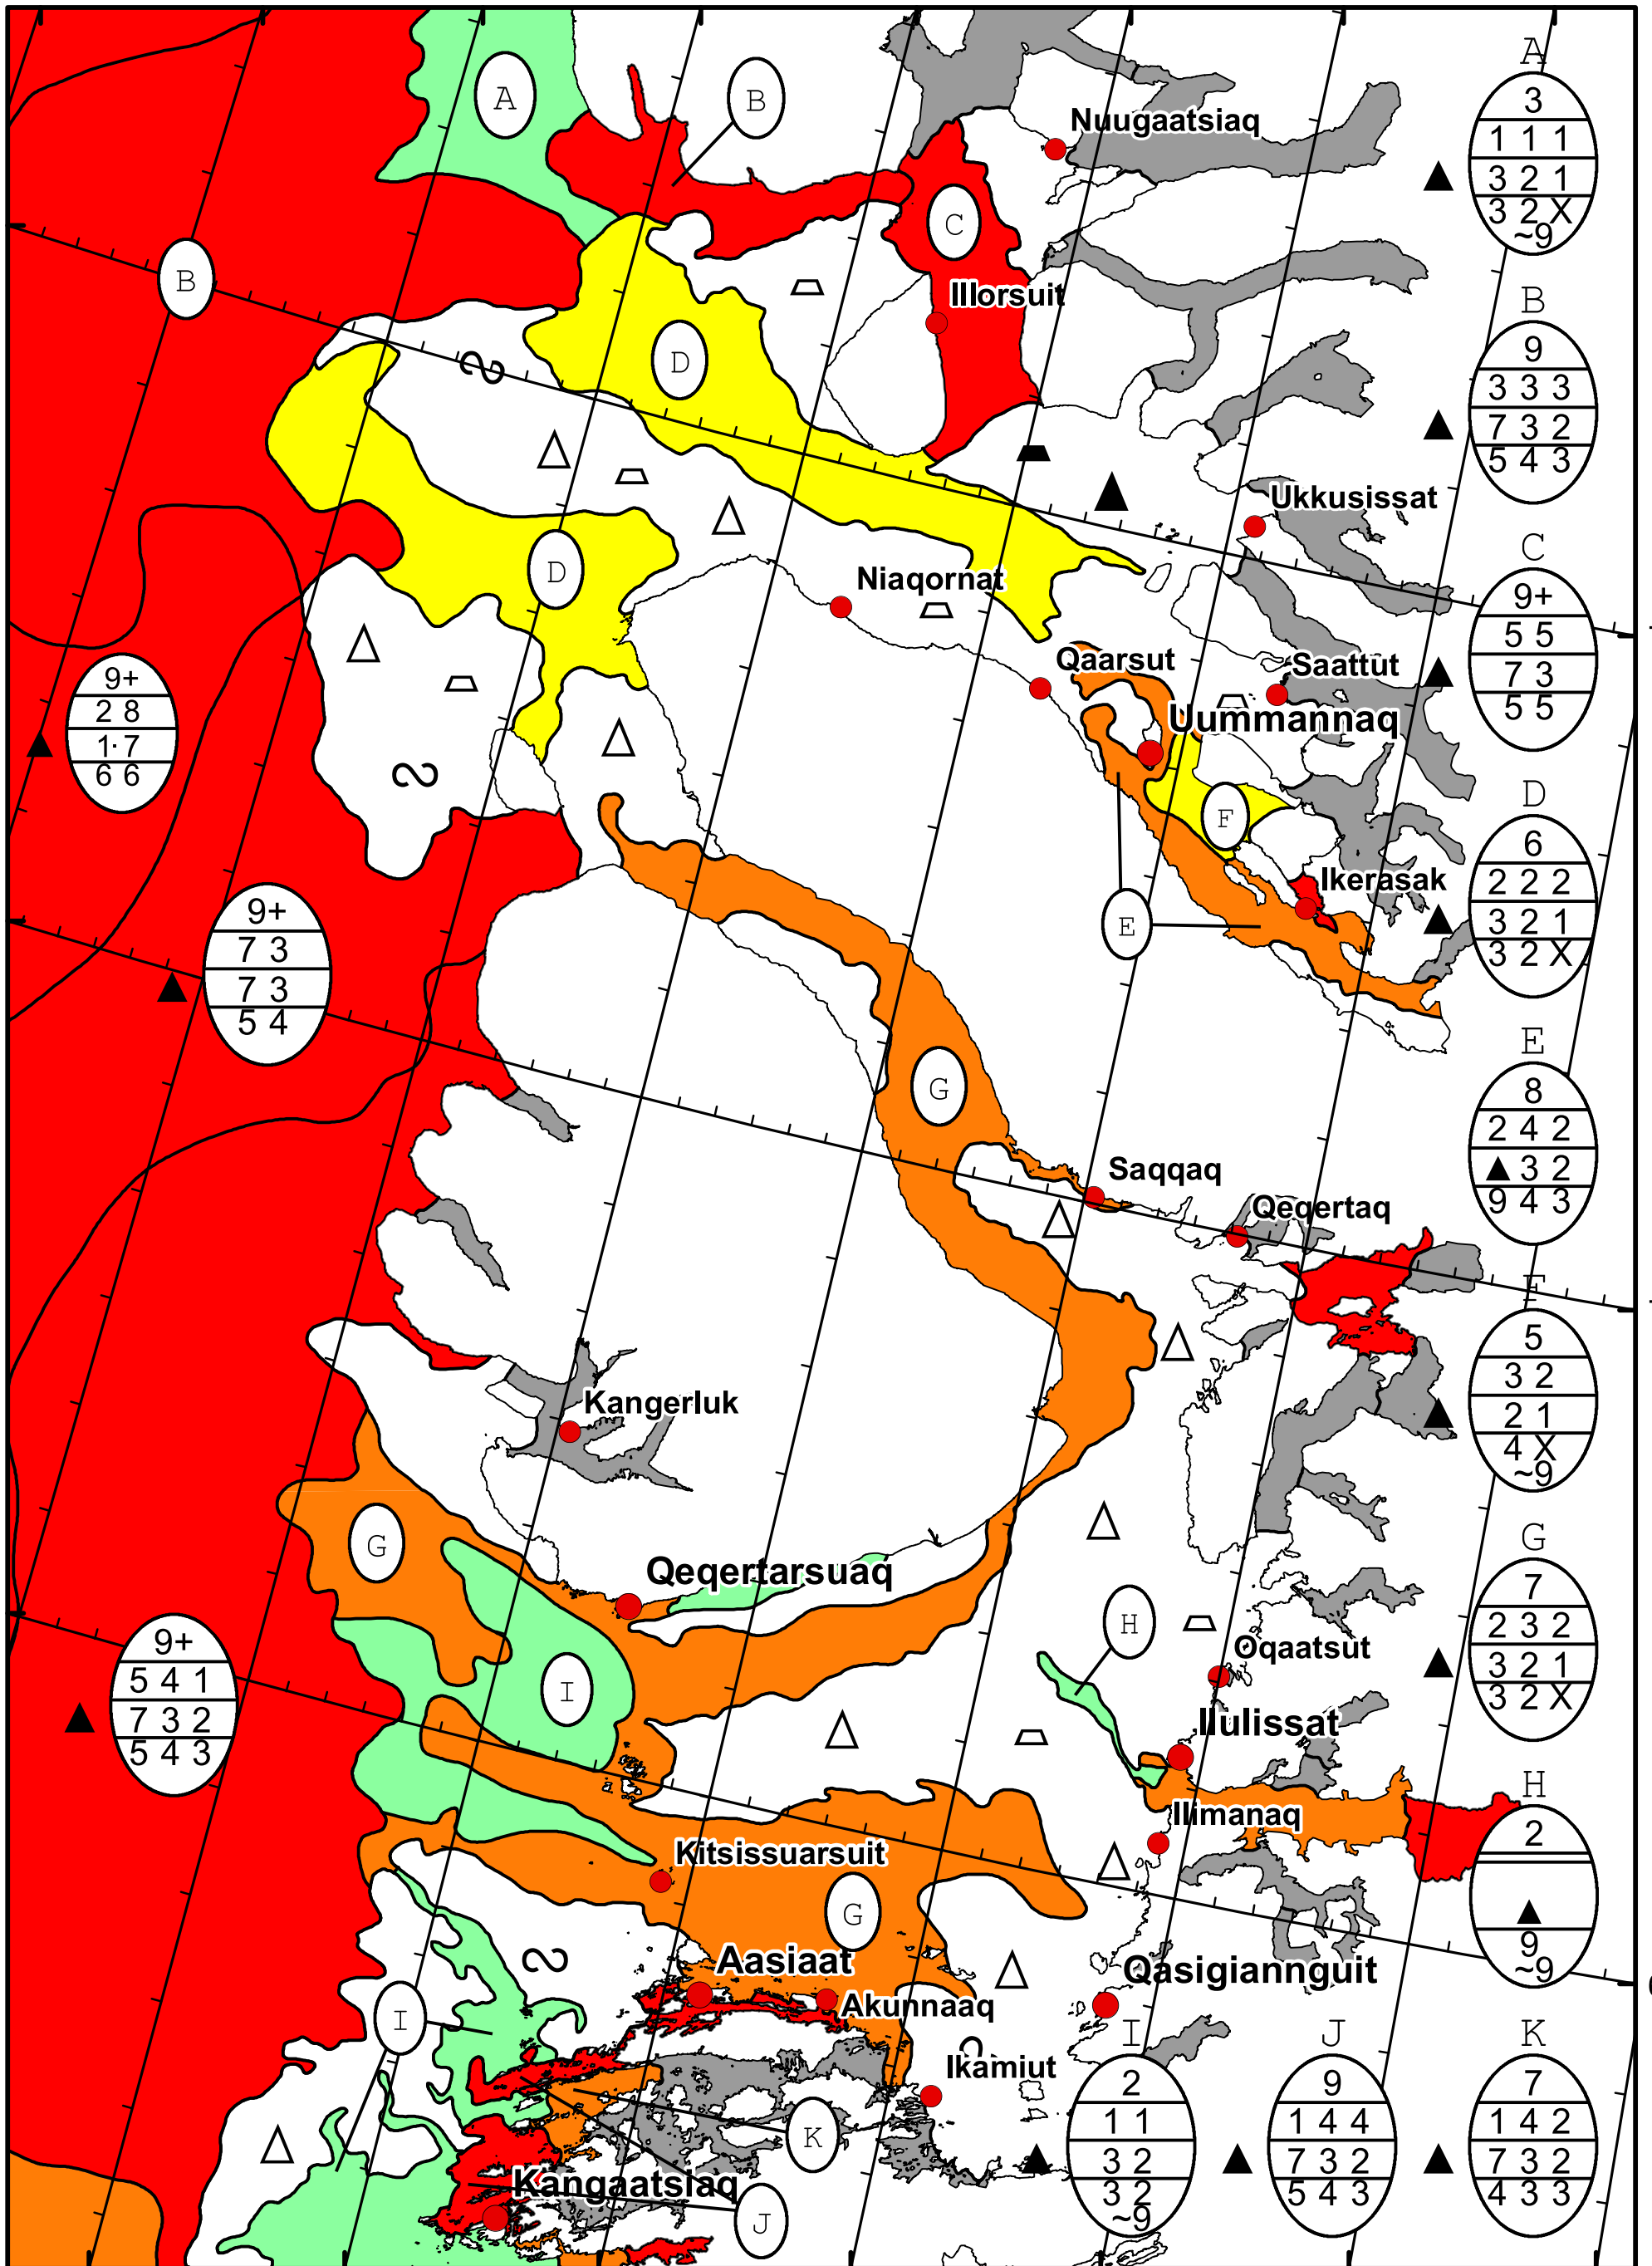

58°W 57°W 56°W 55°W 54°W 53°W 52°W 51°W

71°N

70°N

69°N

71°N

70°N

69°N

DMI Ice Service

West Greenland Ice Chart

Danish Meteorological Institute

Valid: 30 January 2025, 20:50 UTC