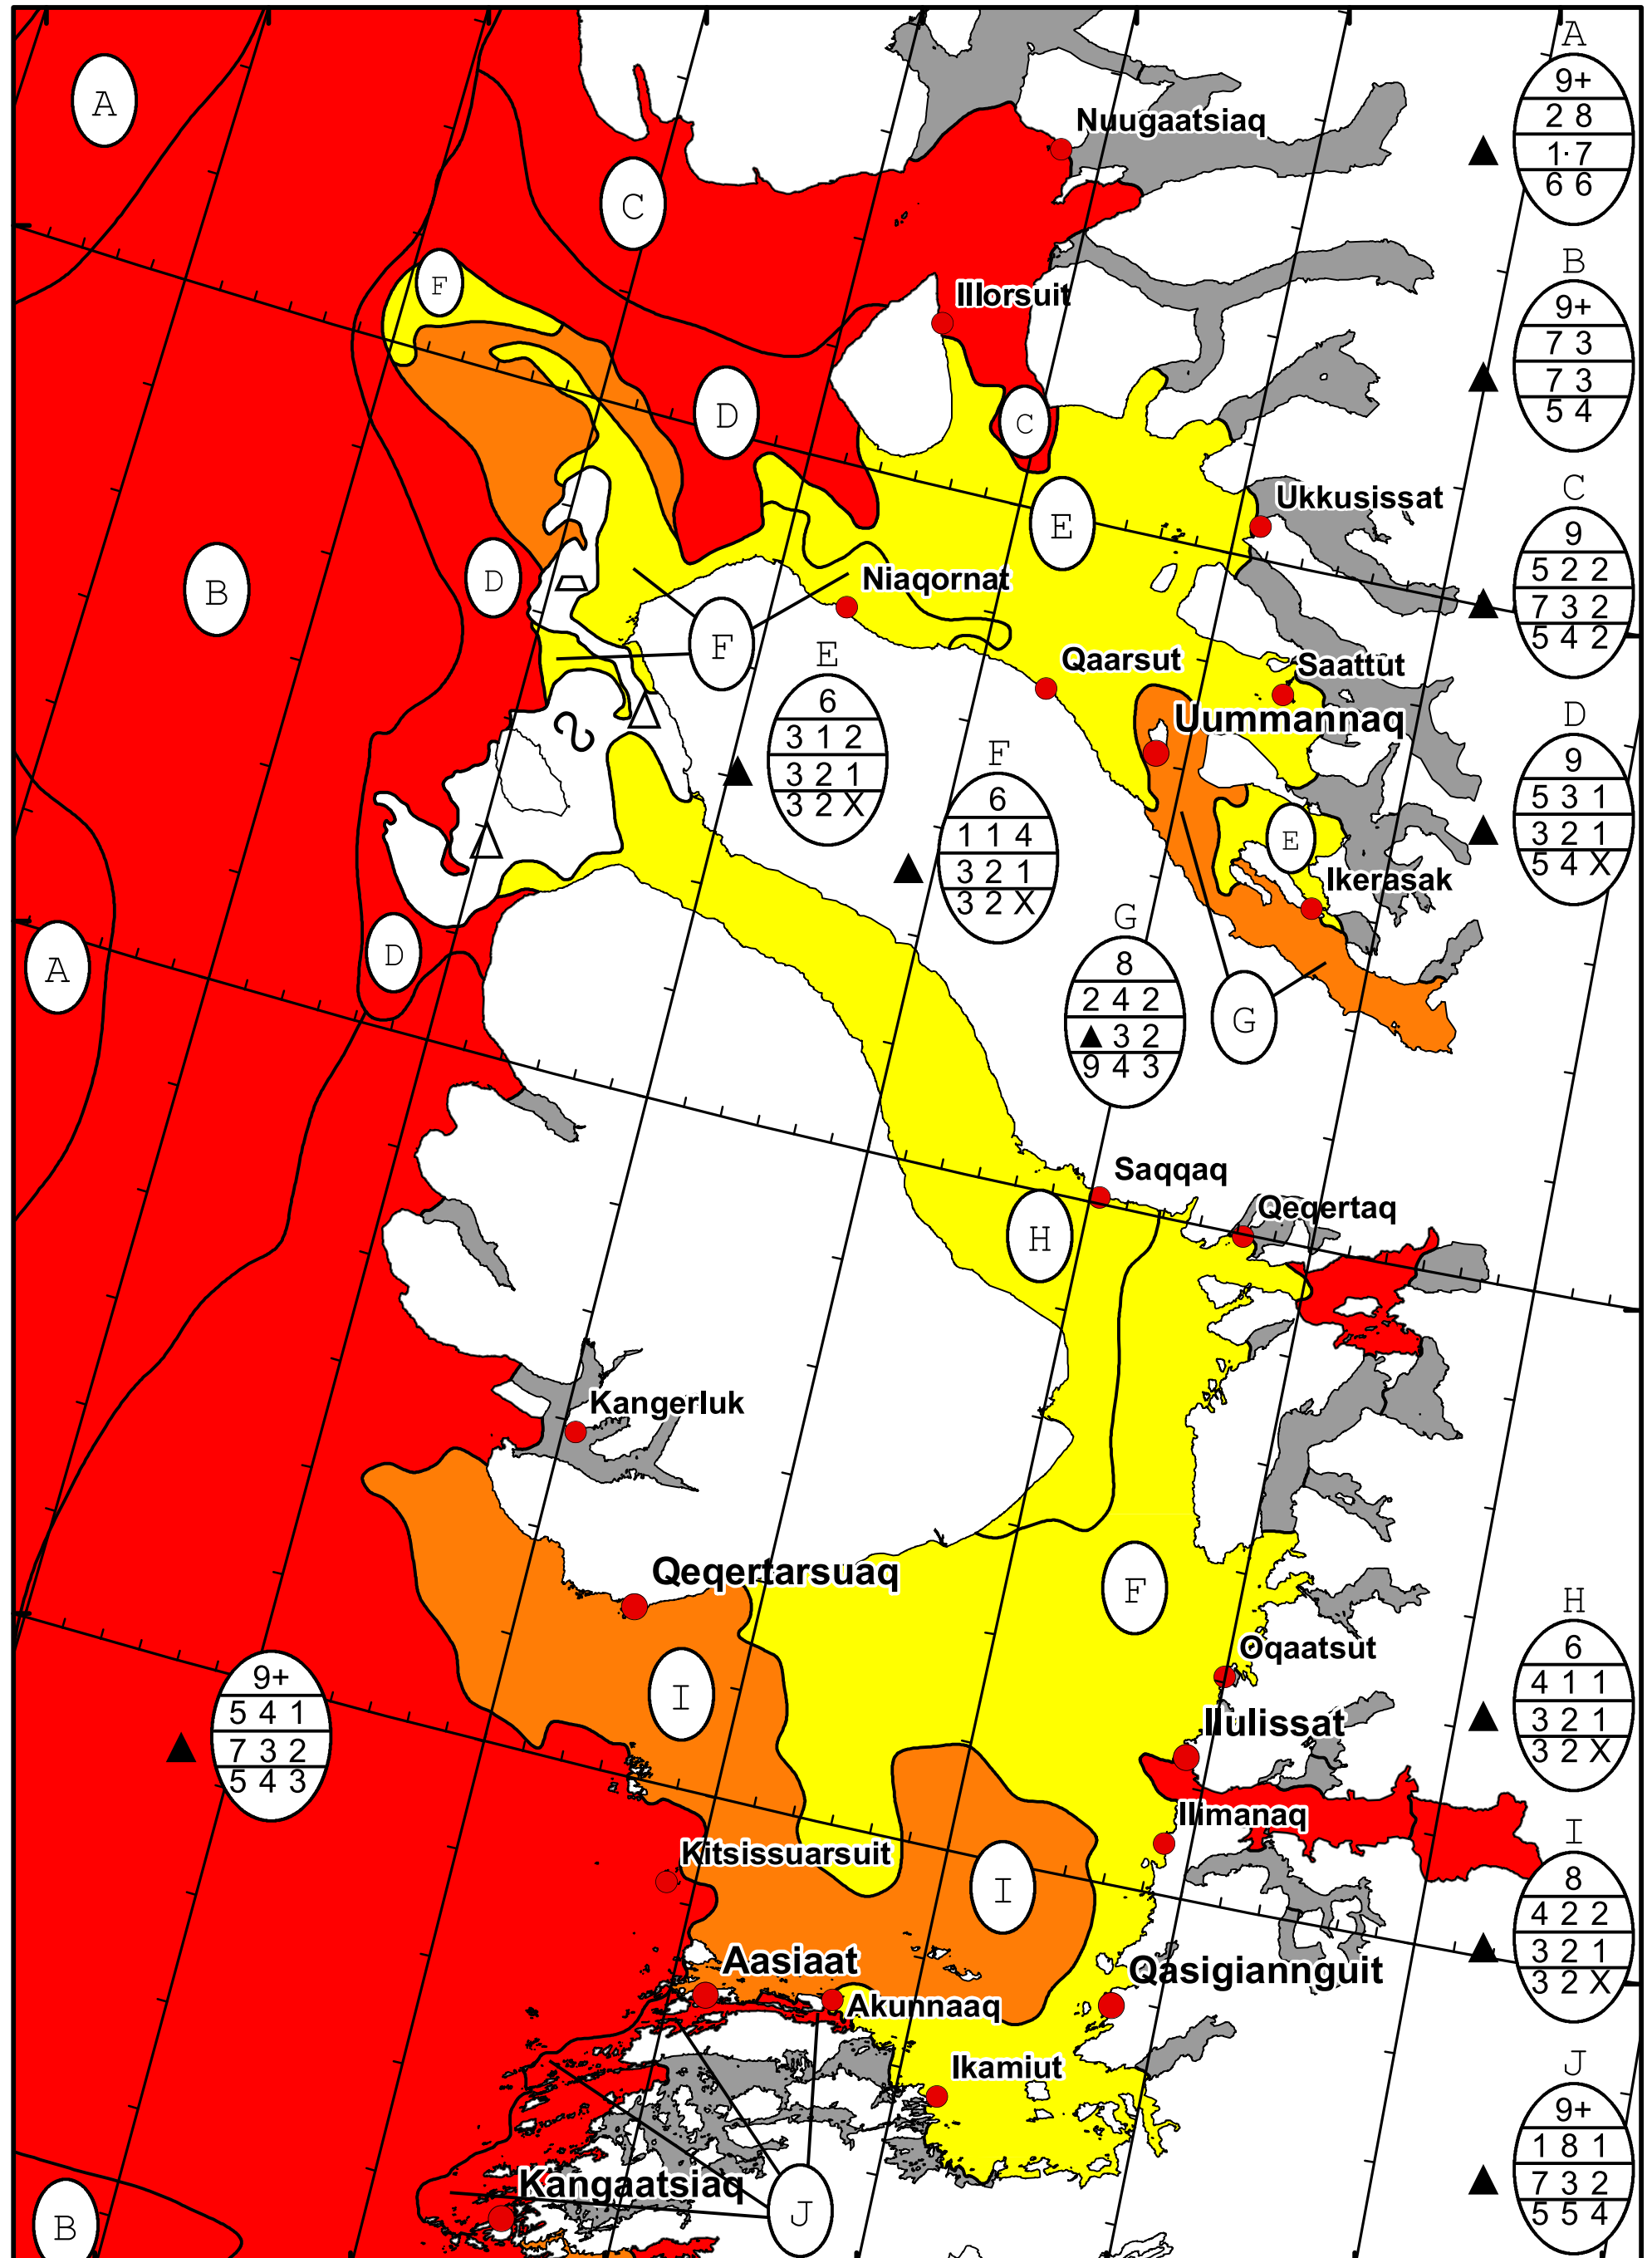

58°W 57°W 56°W 55°W 54°W 53°W 52°W 51°W

71°N

70°N

69°N

71°N

70°N

69°N

DMI
Ice Service

West Greenland Ice Chart

Danish Meteorological Institute

Valid: 02 February 2025, 10:25 UTC