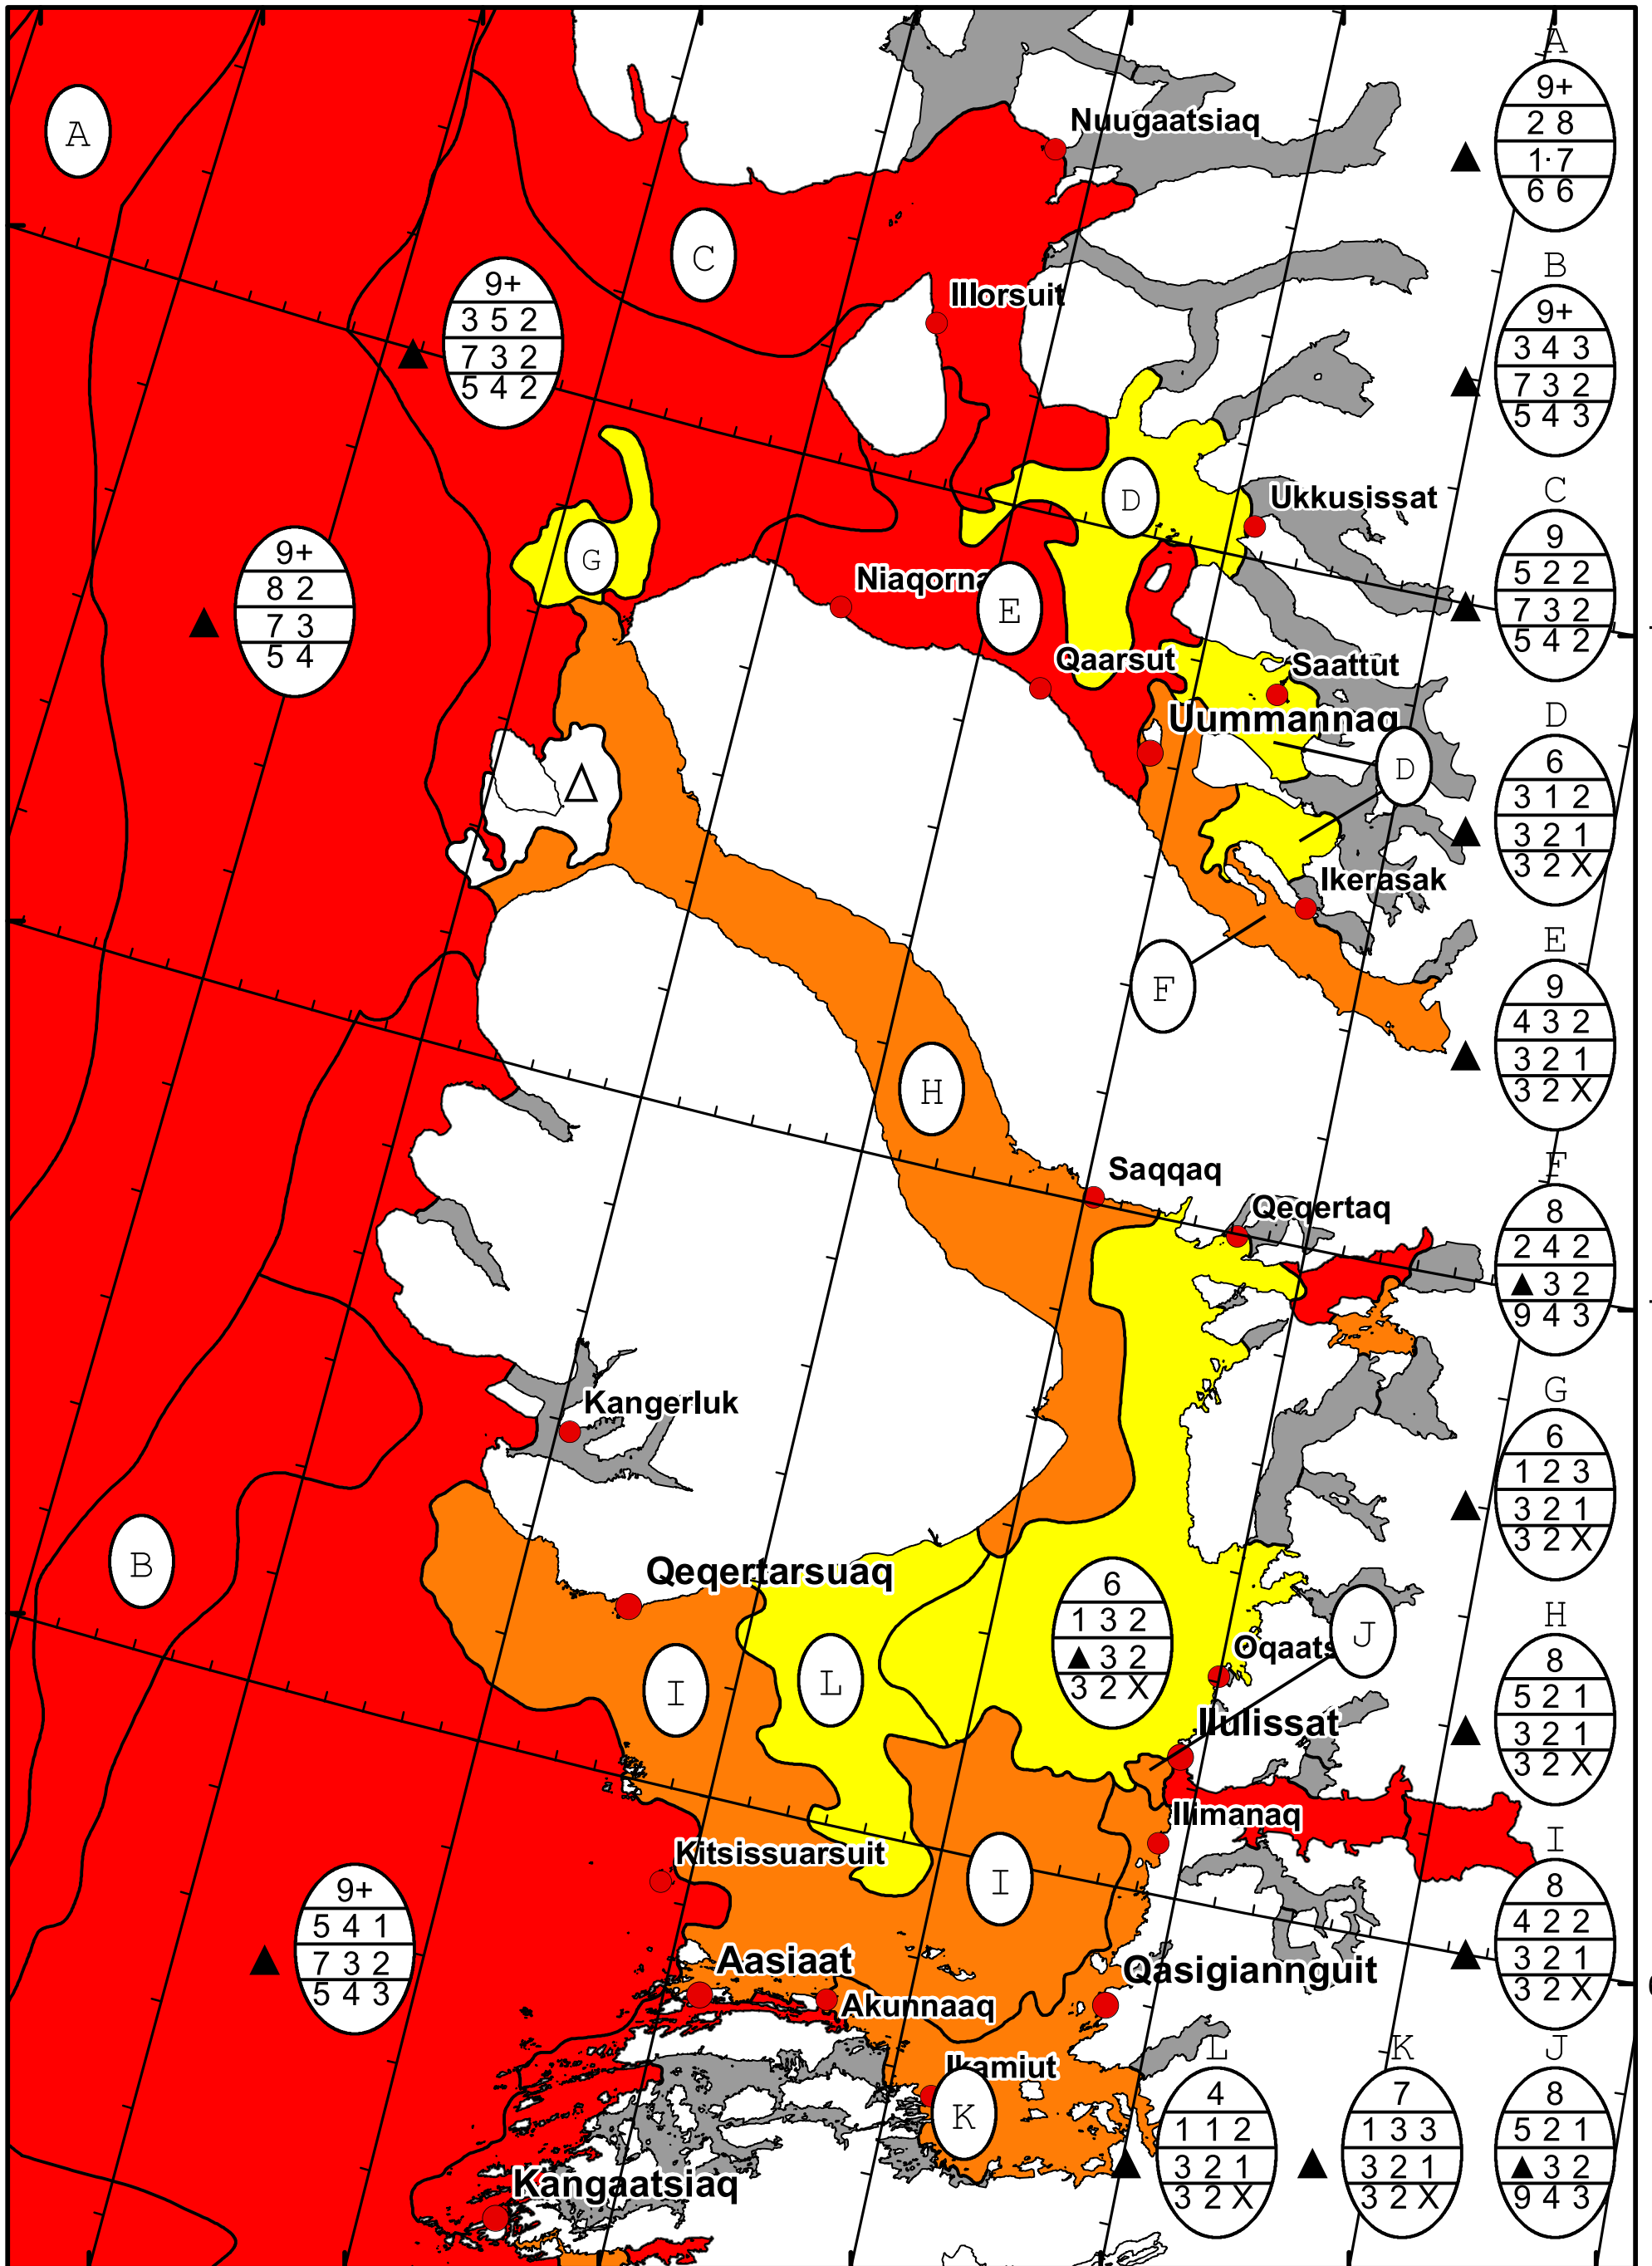

58°W 57°W 56°W 55°W 54°W 53°W 52°W 51°W

71°N

70°N

69°N

71°N

70°N

69°N

DMI
Ice Service

West Greenland Ice Chart

Danish Meteorological Institute

Valid: 02 February 2025, 21:05 UTC