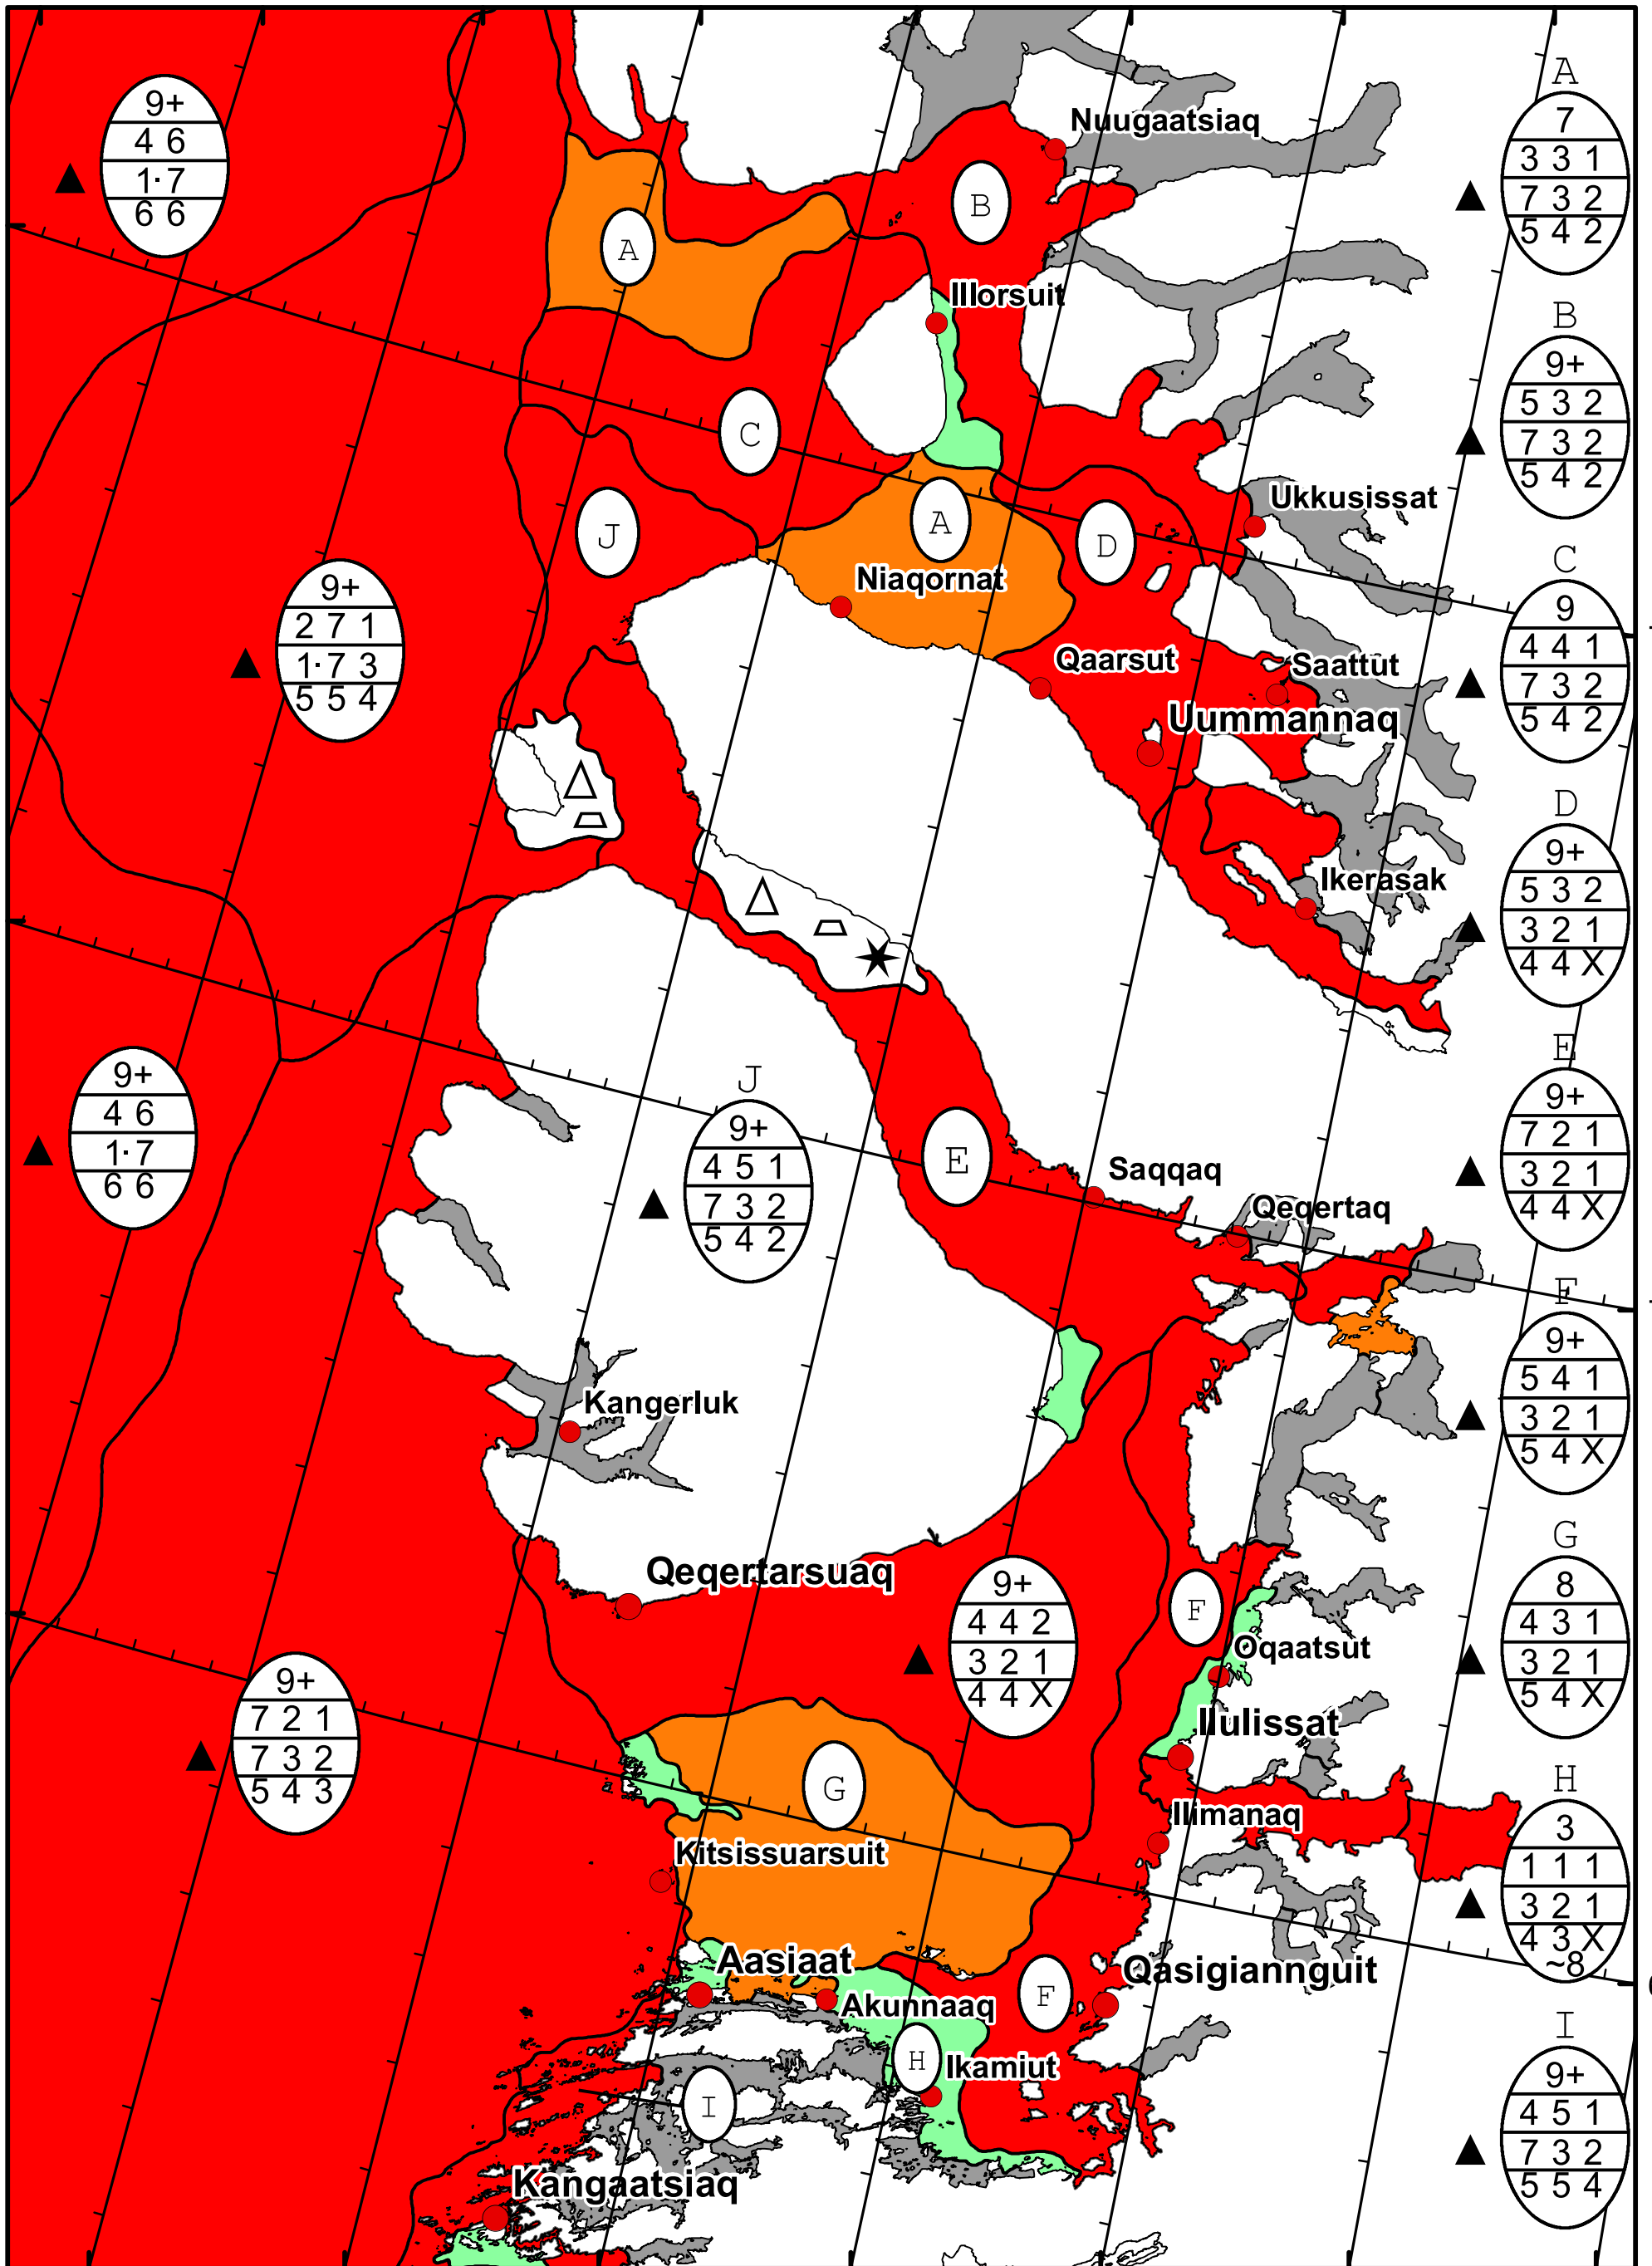

58°W 57°W 56°W 55°W 54°W 53°W 52°W 51°W

71°N

70°N

69°N

71°N

70°N

69°N

DMI
Ice Service

West Greenland Ice Chart

Danish Meteorological Institute

Valid: 04 February 2025, 10:05 UTC