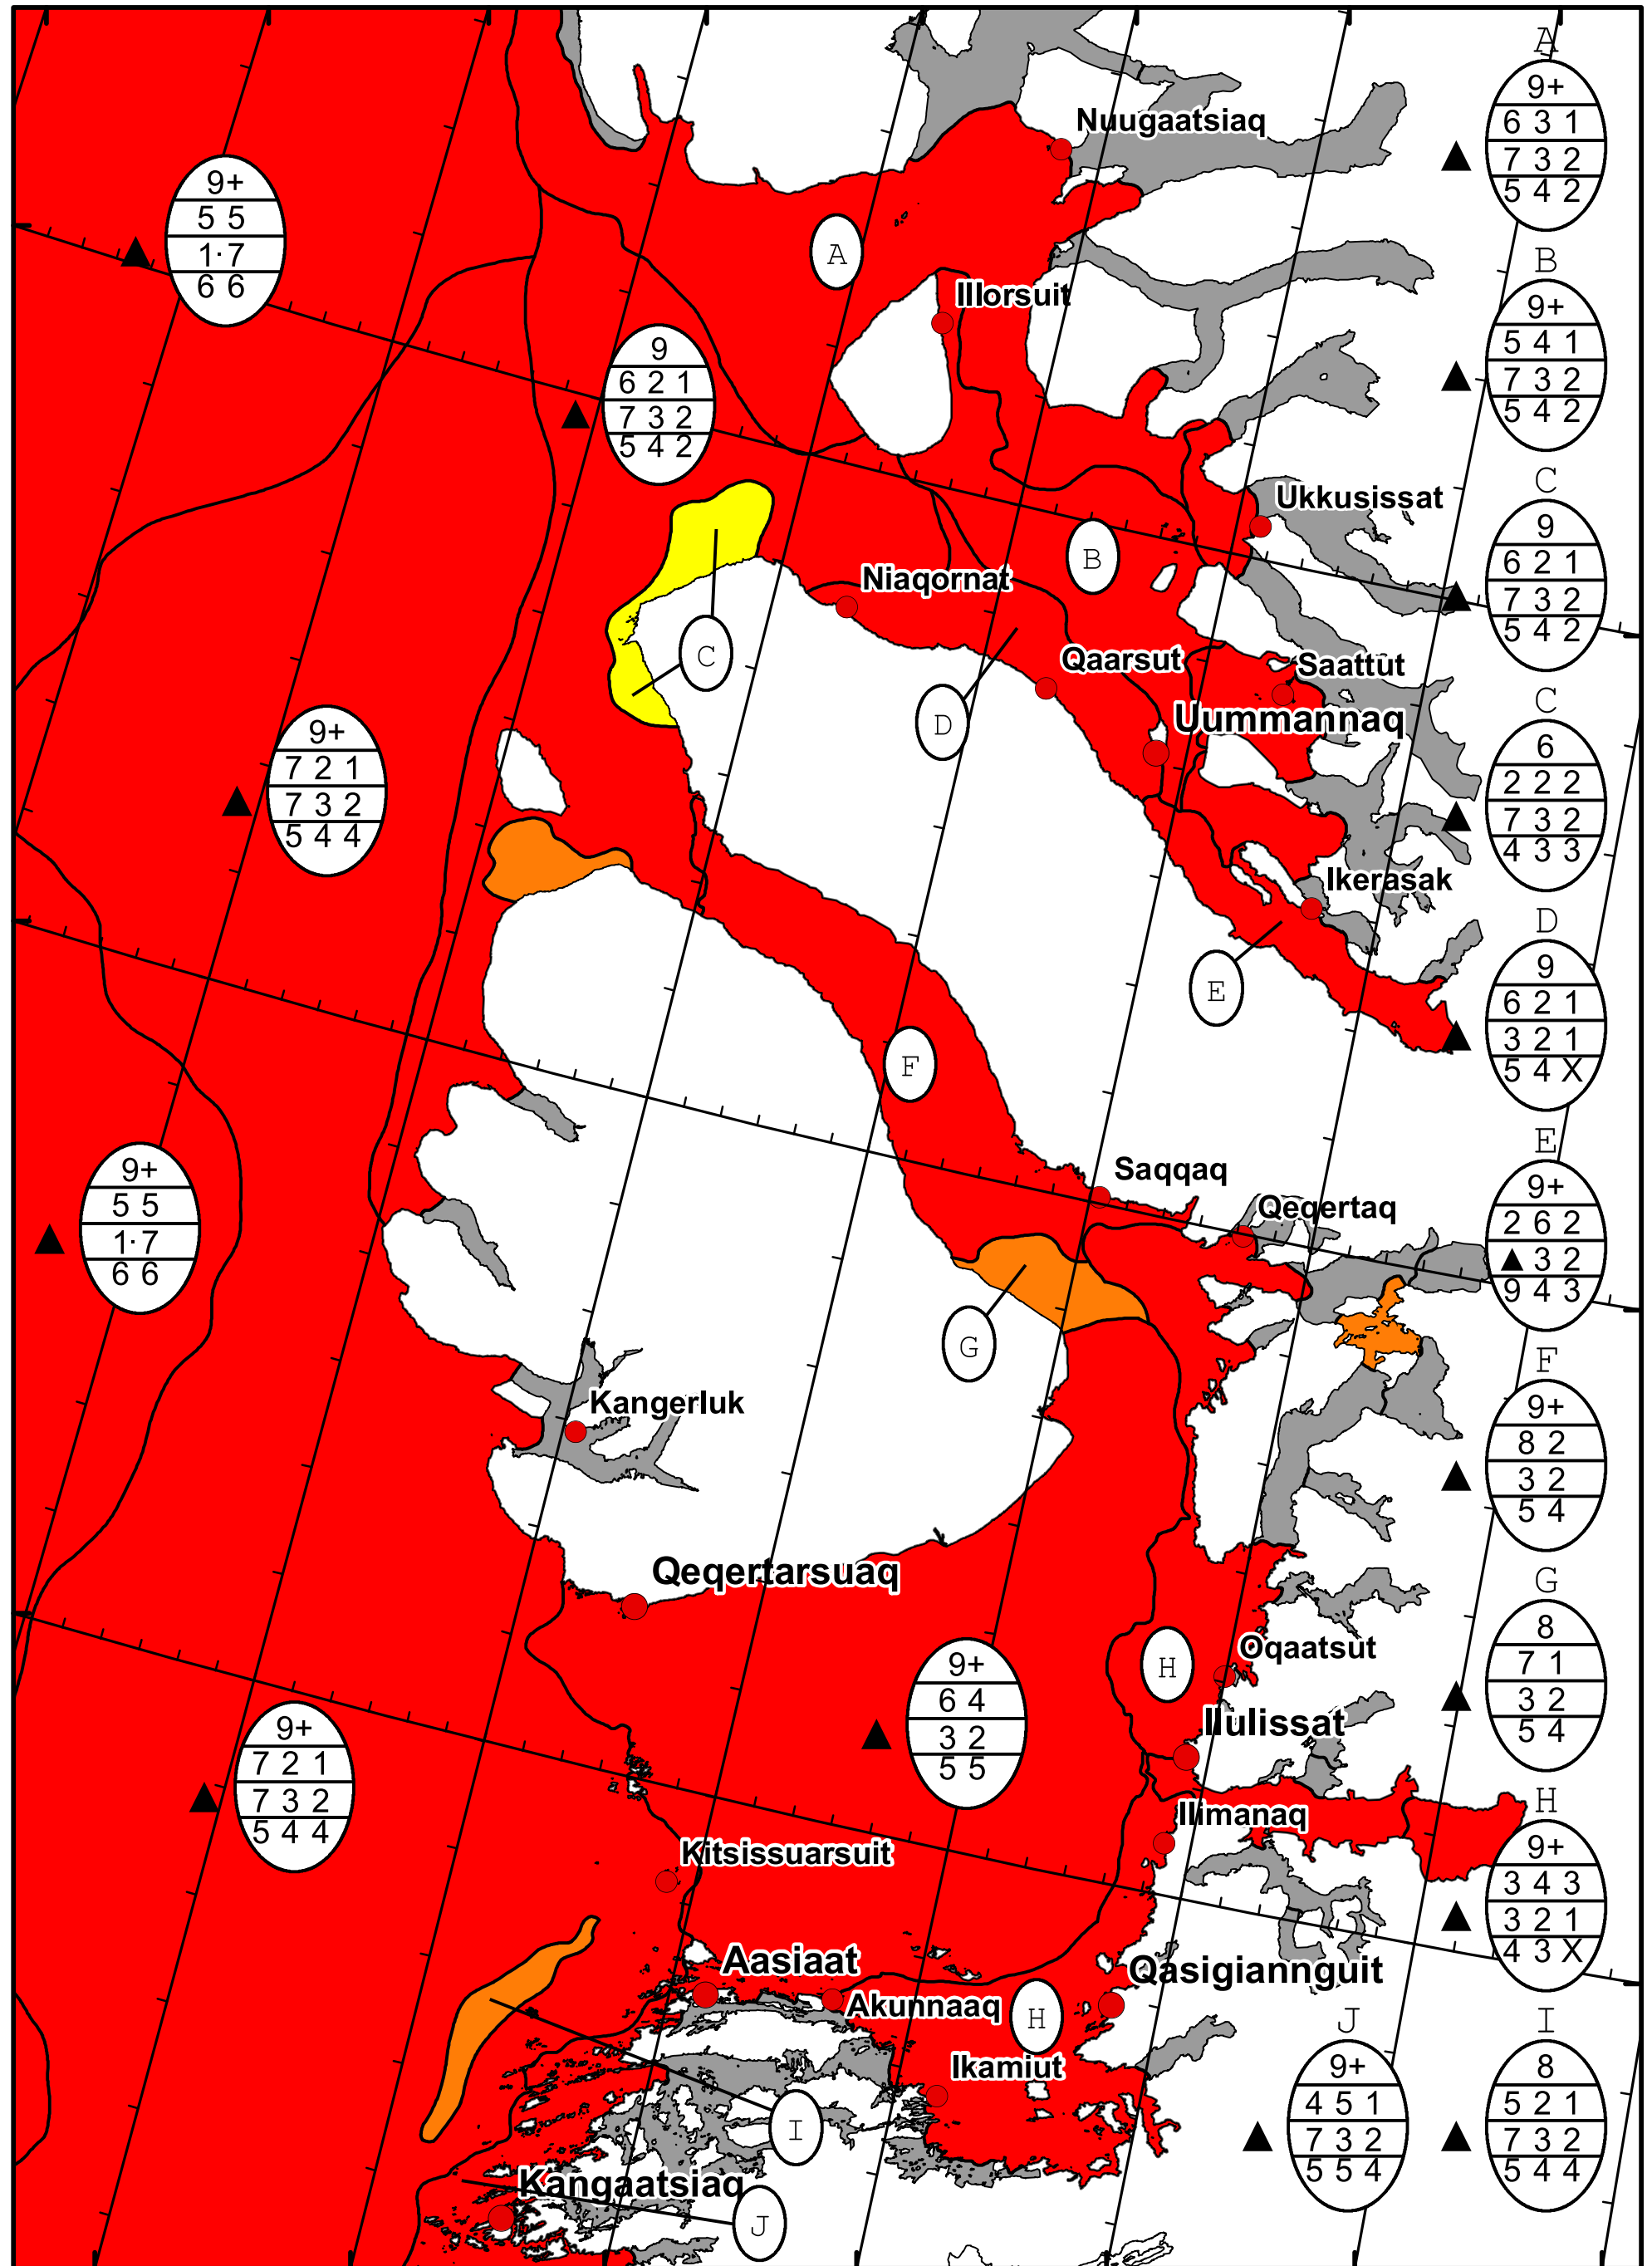

58°W 57°W 56°W 55°W 54°W 53°W 52°W 51°W

71°N

70°N

69°N

71°N

70°N

69°N

DMI
Ice Service

West Greenland Ice Chart

Danish Meteorological Institute

Valid: 07 February 2025, 20:50 UTC