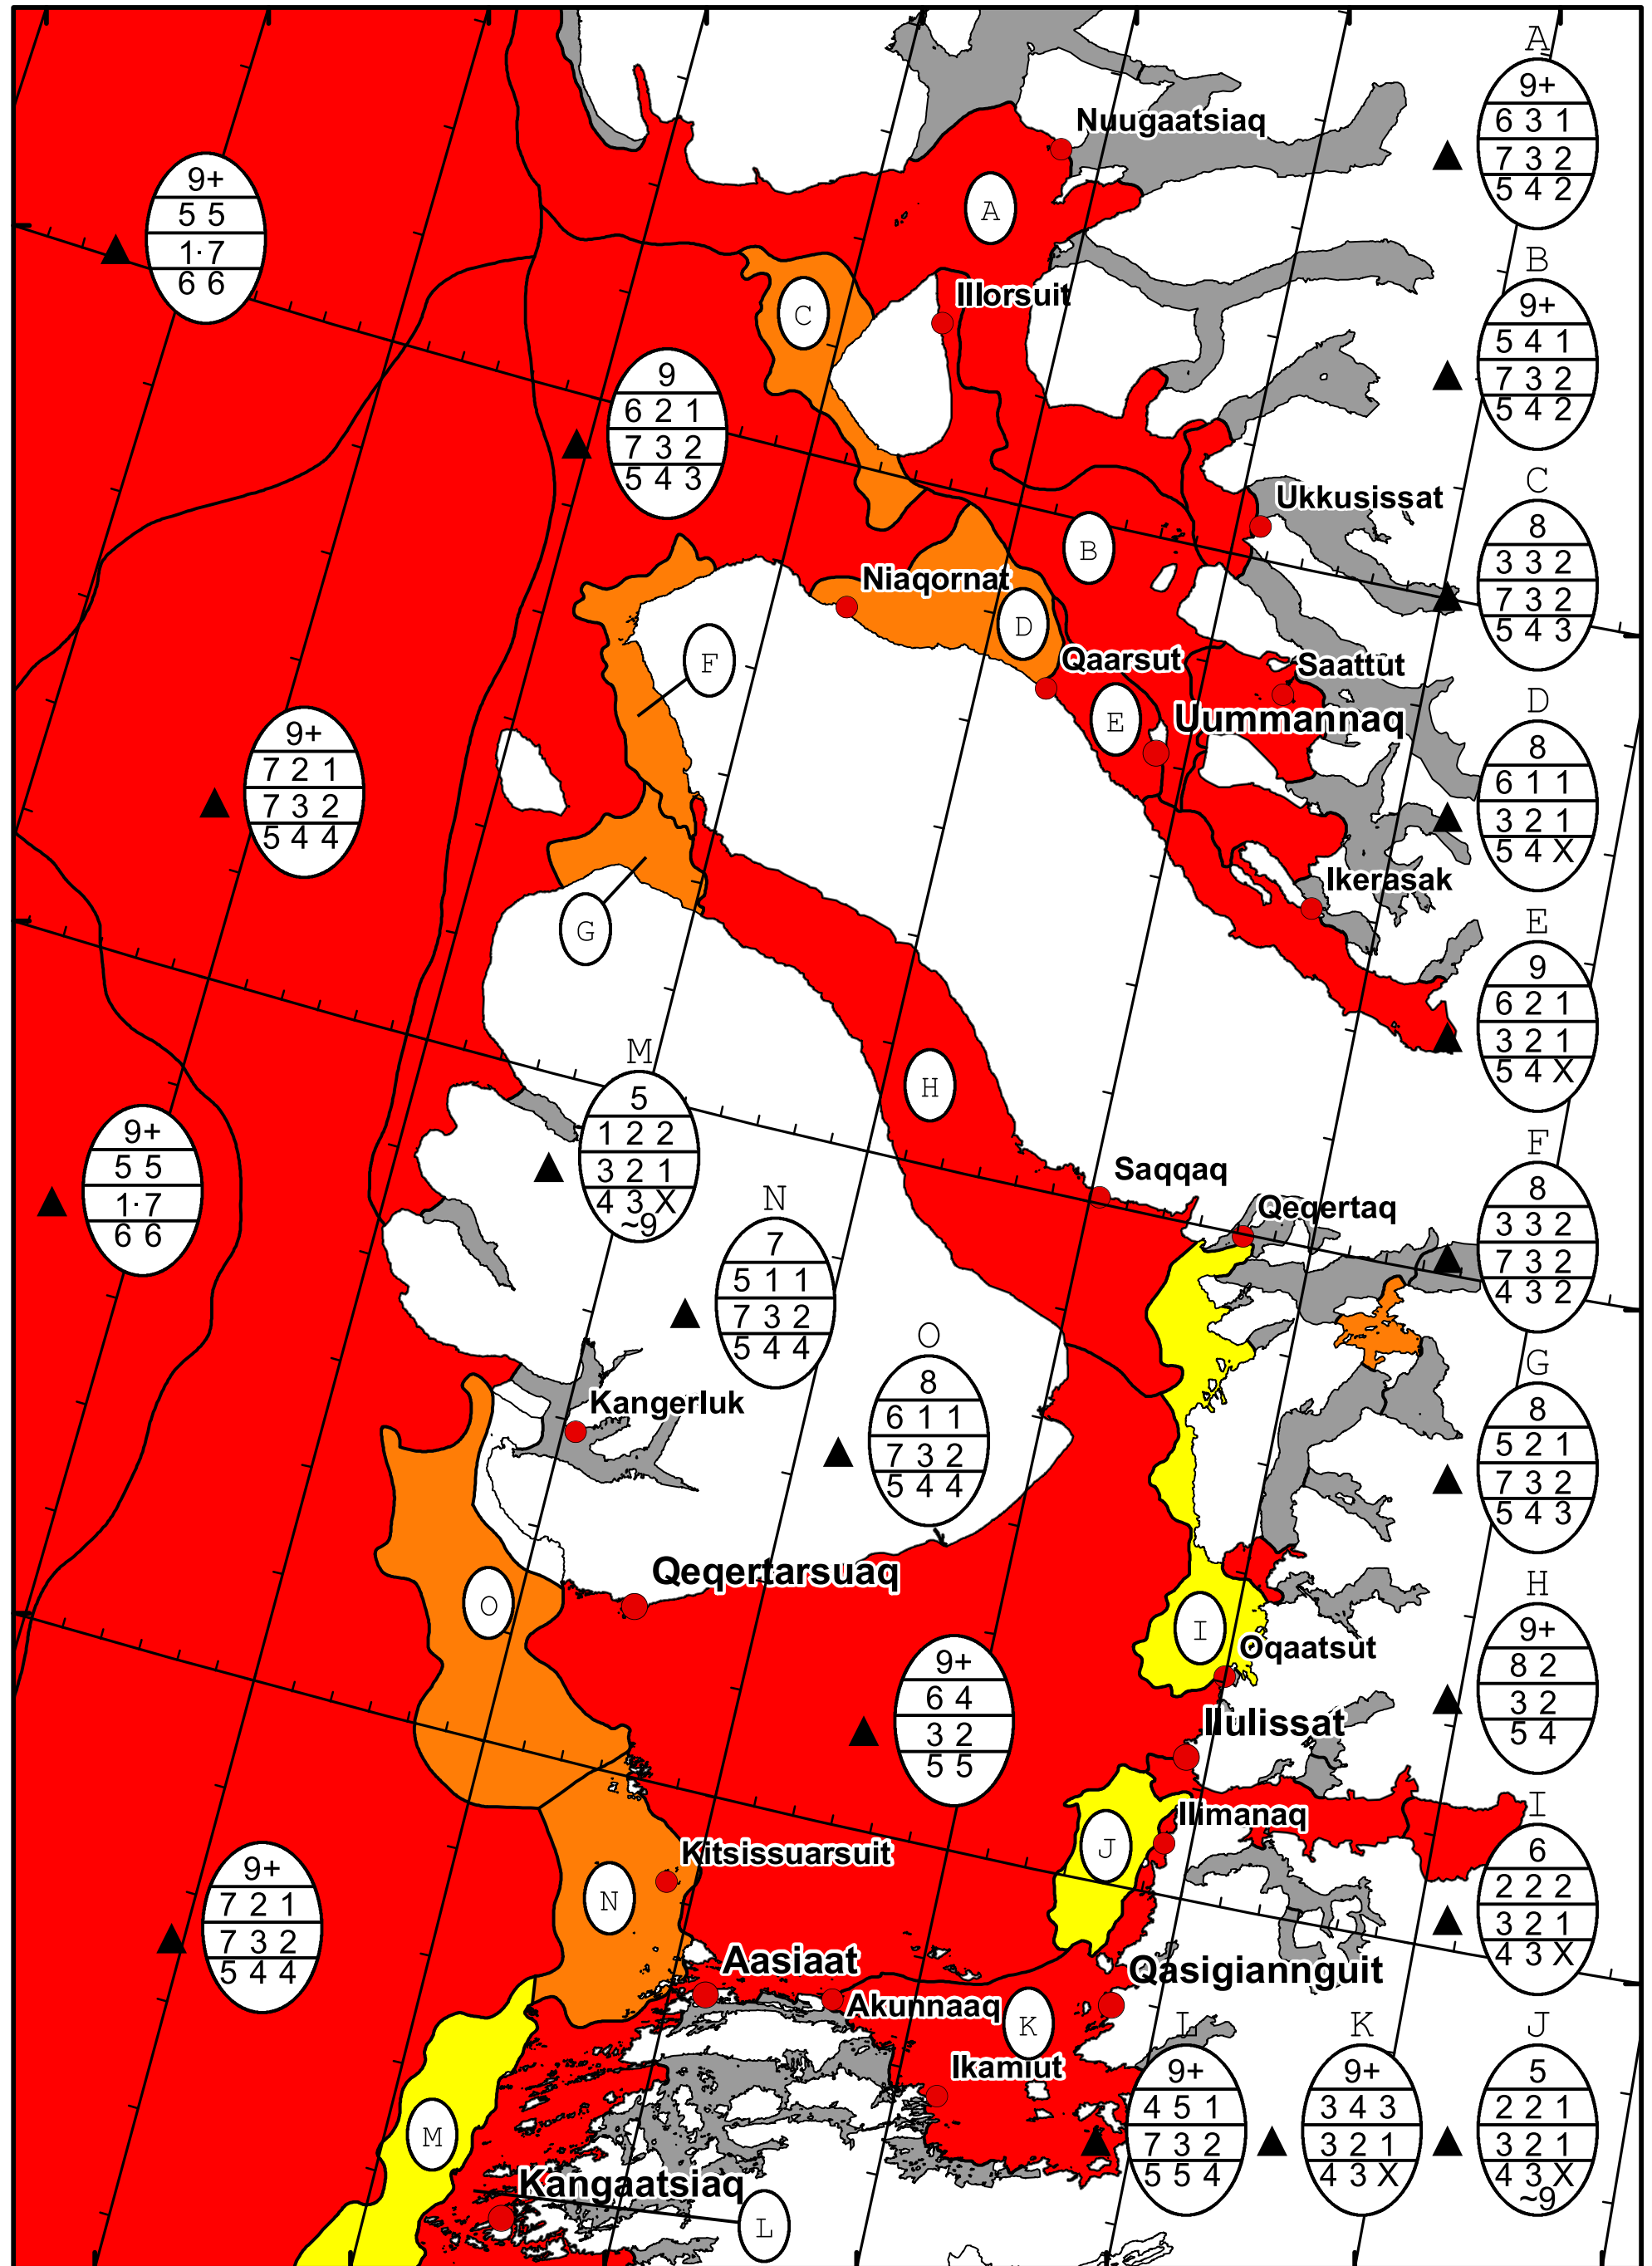

58°W 57°W 56°W 55°W 54°W 53°W 52°W 51°W

71°N

70°N

69°N

71°N

70°N

69°N

DMI  
Ice Service

West Greenland Ice Chart

Danish Meteorological Institute

Valid: 08 February 2025, 20:55 UTC