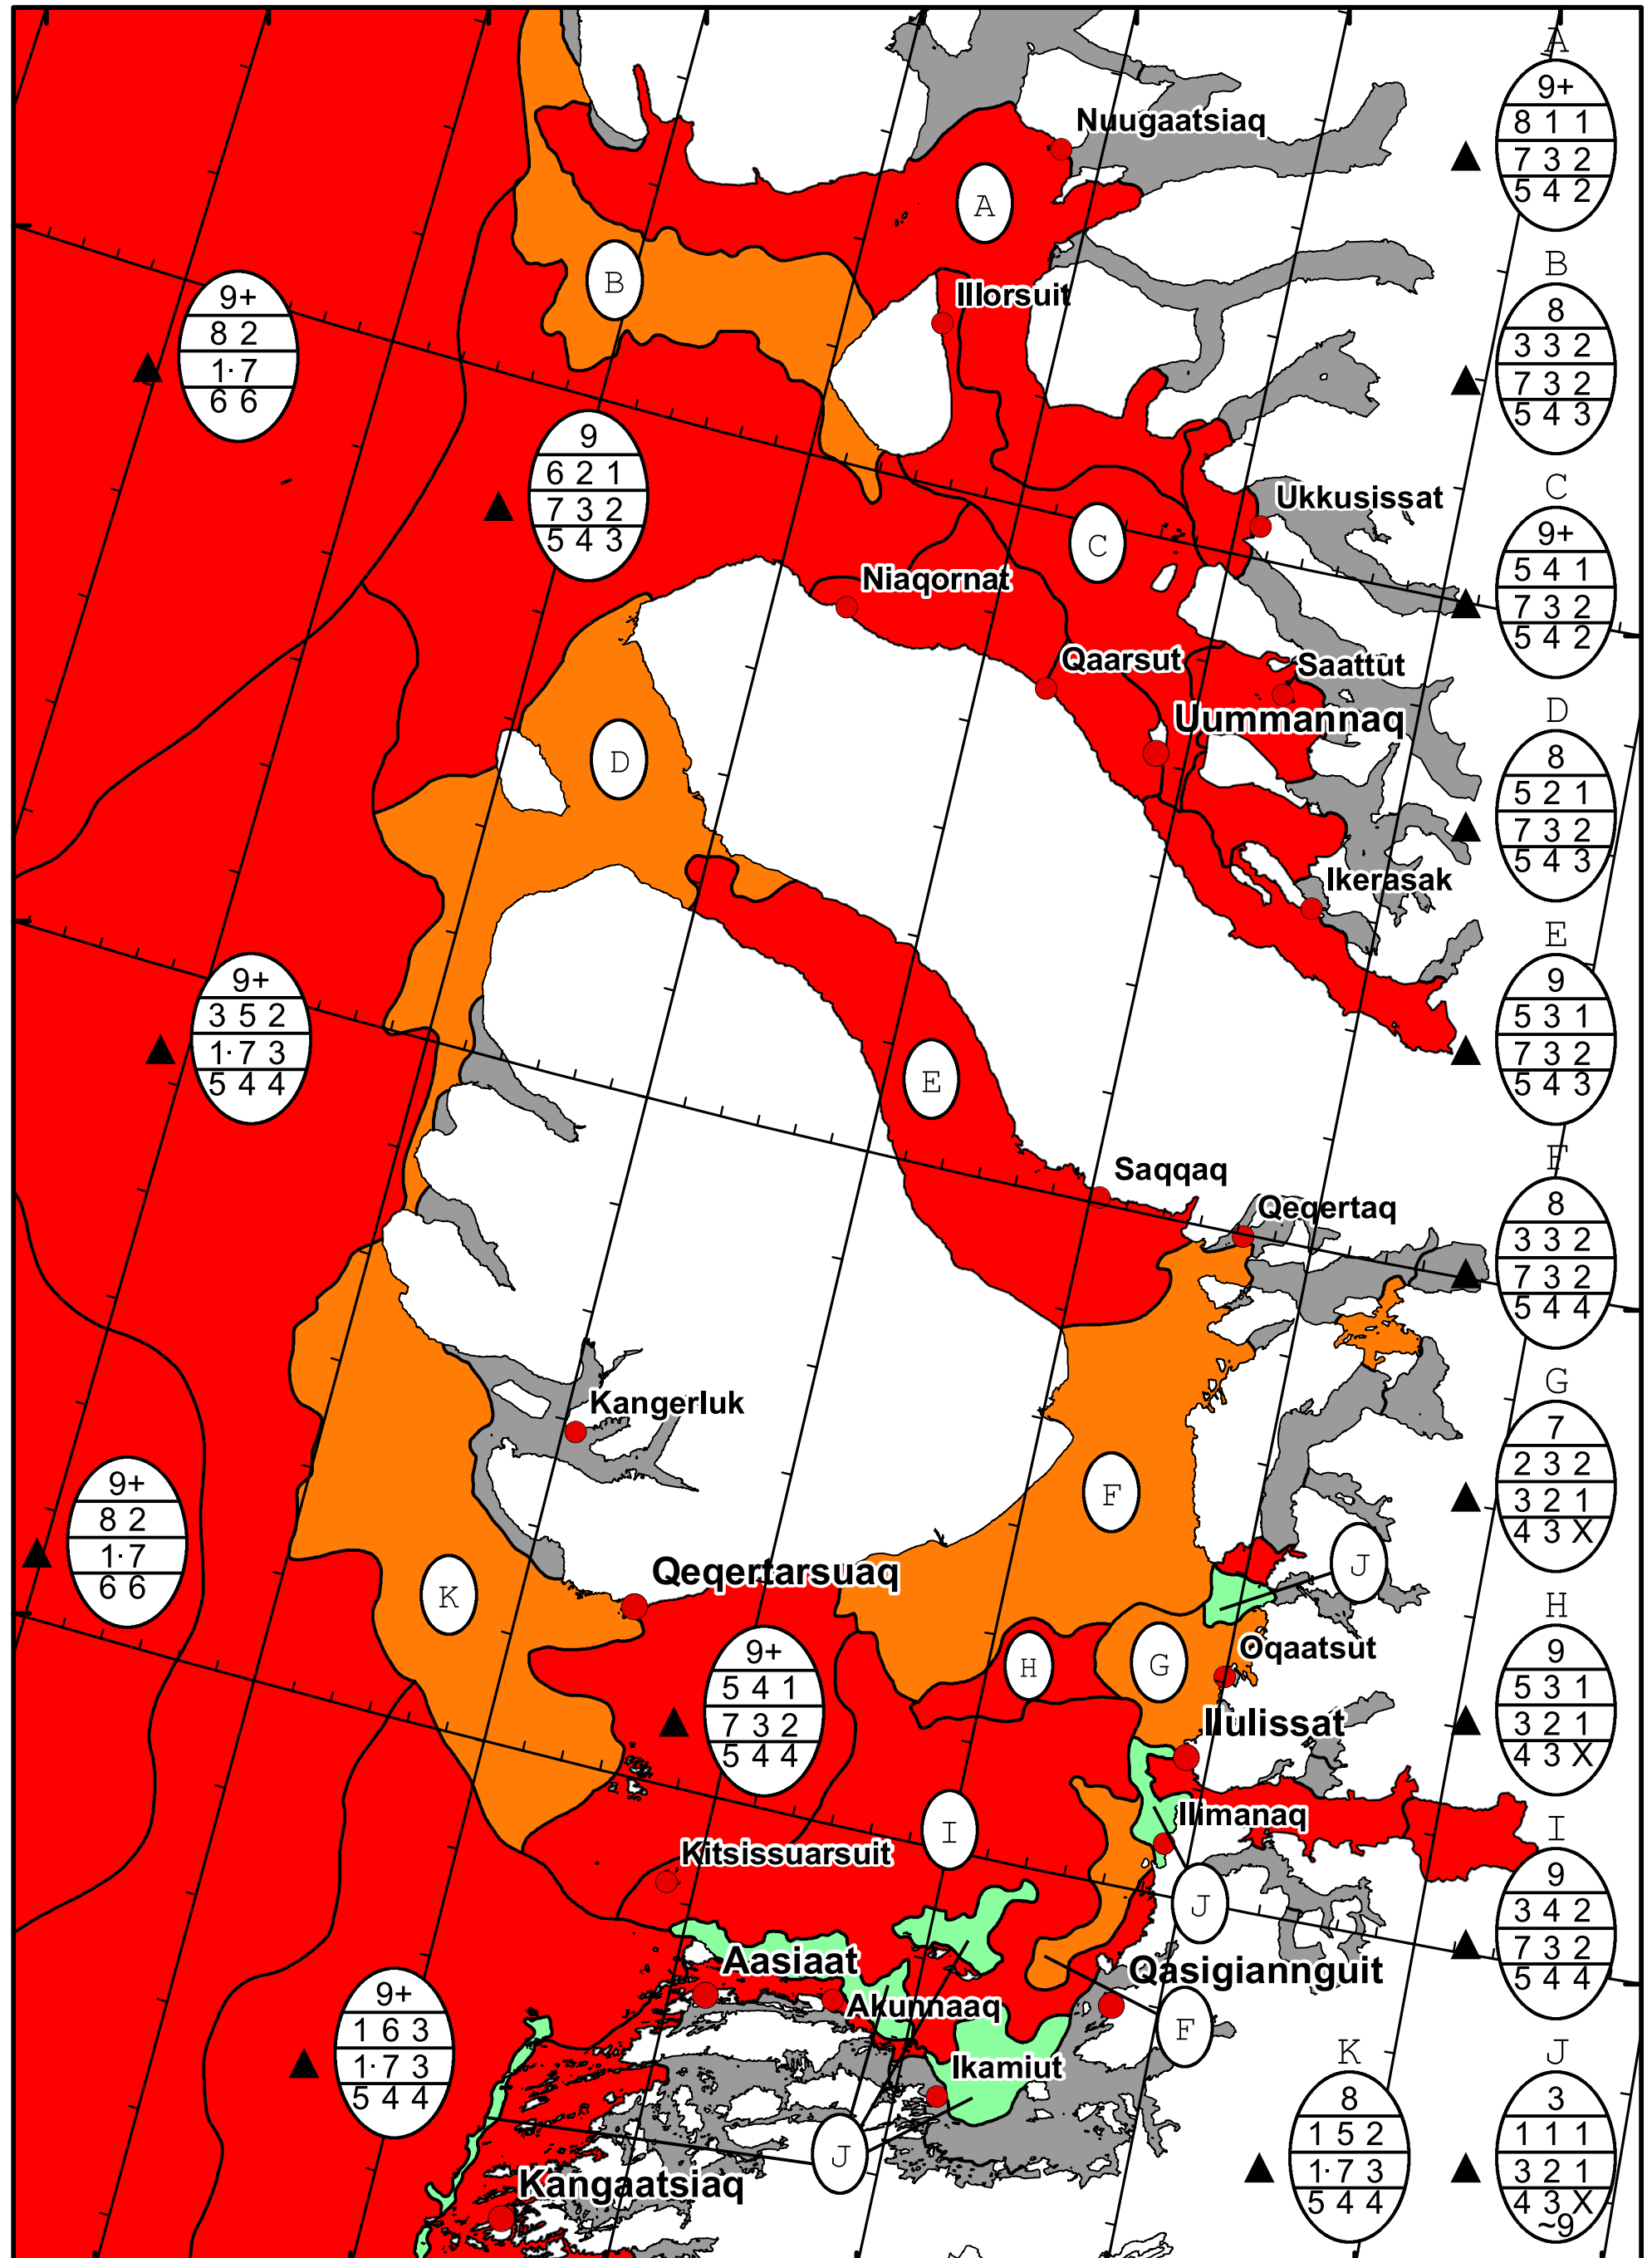

58°W 57°W 56°W 55°W 54°W 53°W 52°W 51°W

71°N

70°N

69°N

71°N

70°N

69°N

DMI
Ice Service

West Greenland Ice Chart

Danish Meteorological Institute

Valid: 10 February 2025, 20:40 UTC