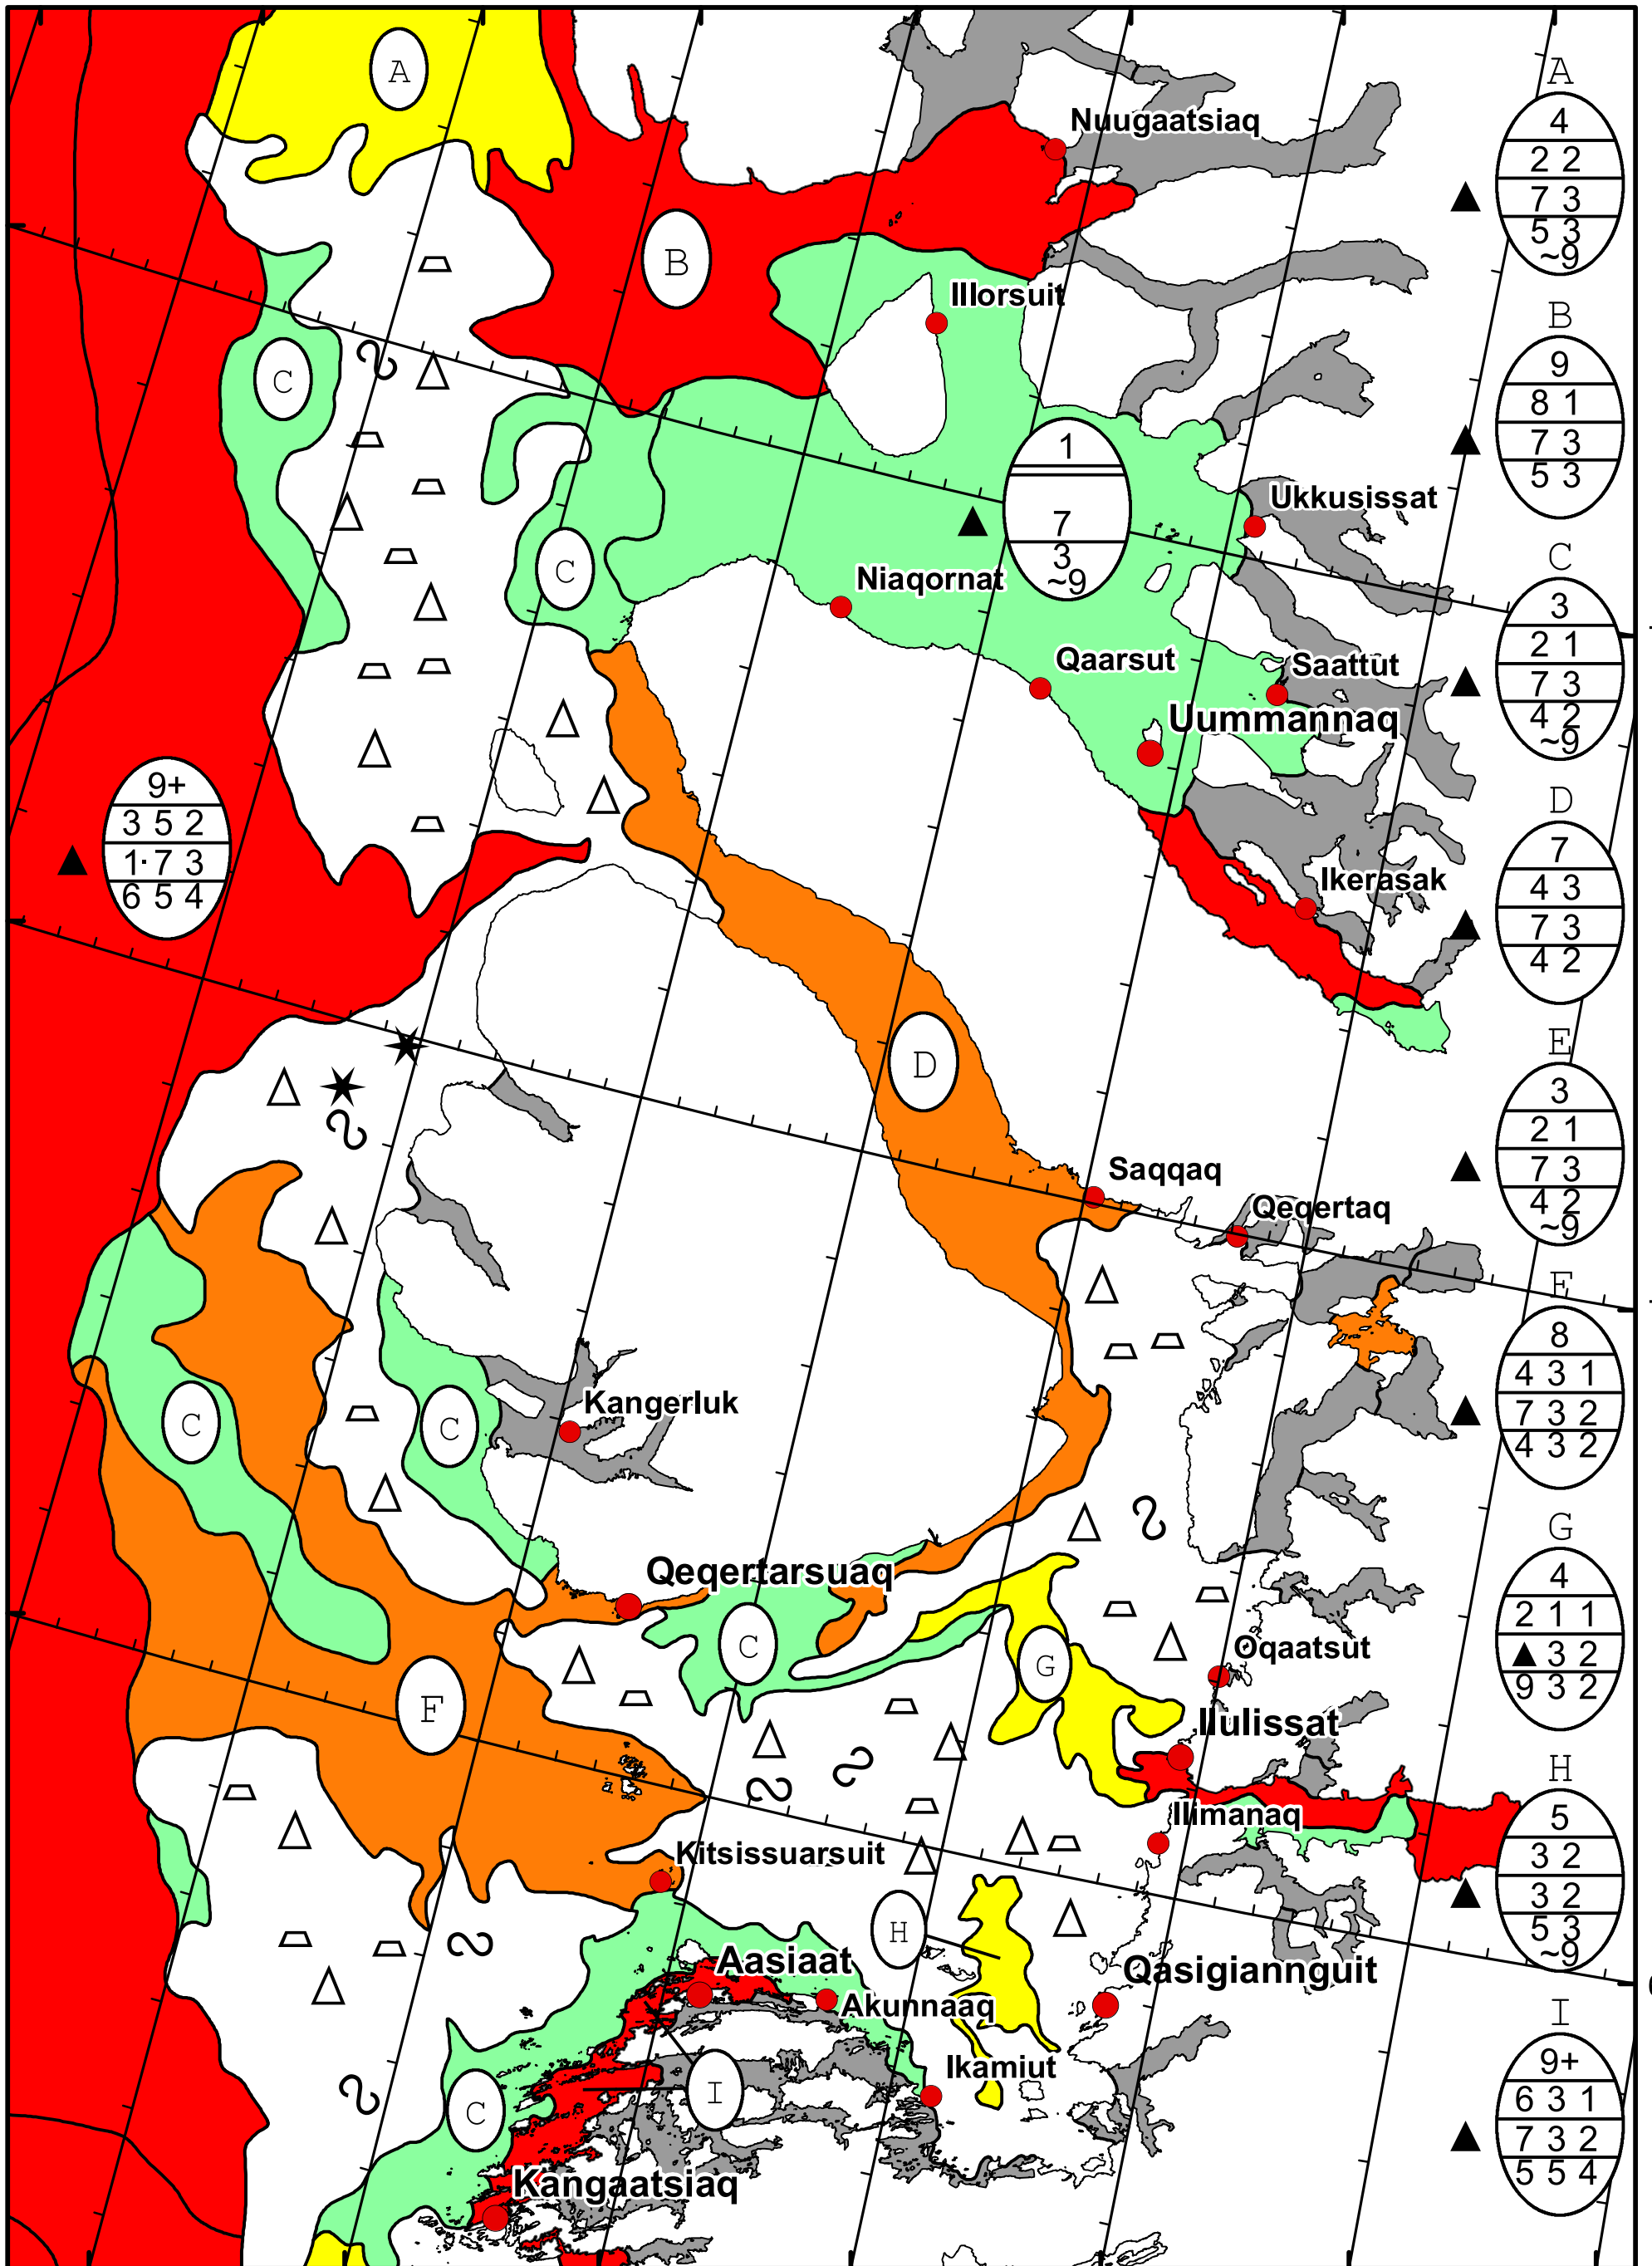

58°W 57°W 56°W 55°W 54°W 53°W 52°W 51°W

71°N

70°N

69°N

71°N

70°N

69°N

DMI
Ice Service

West Greenland Ice Chart

Danish Meteorological Institute

Valid: 15 February 2025, 09:50 UTC