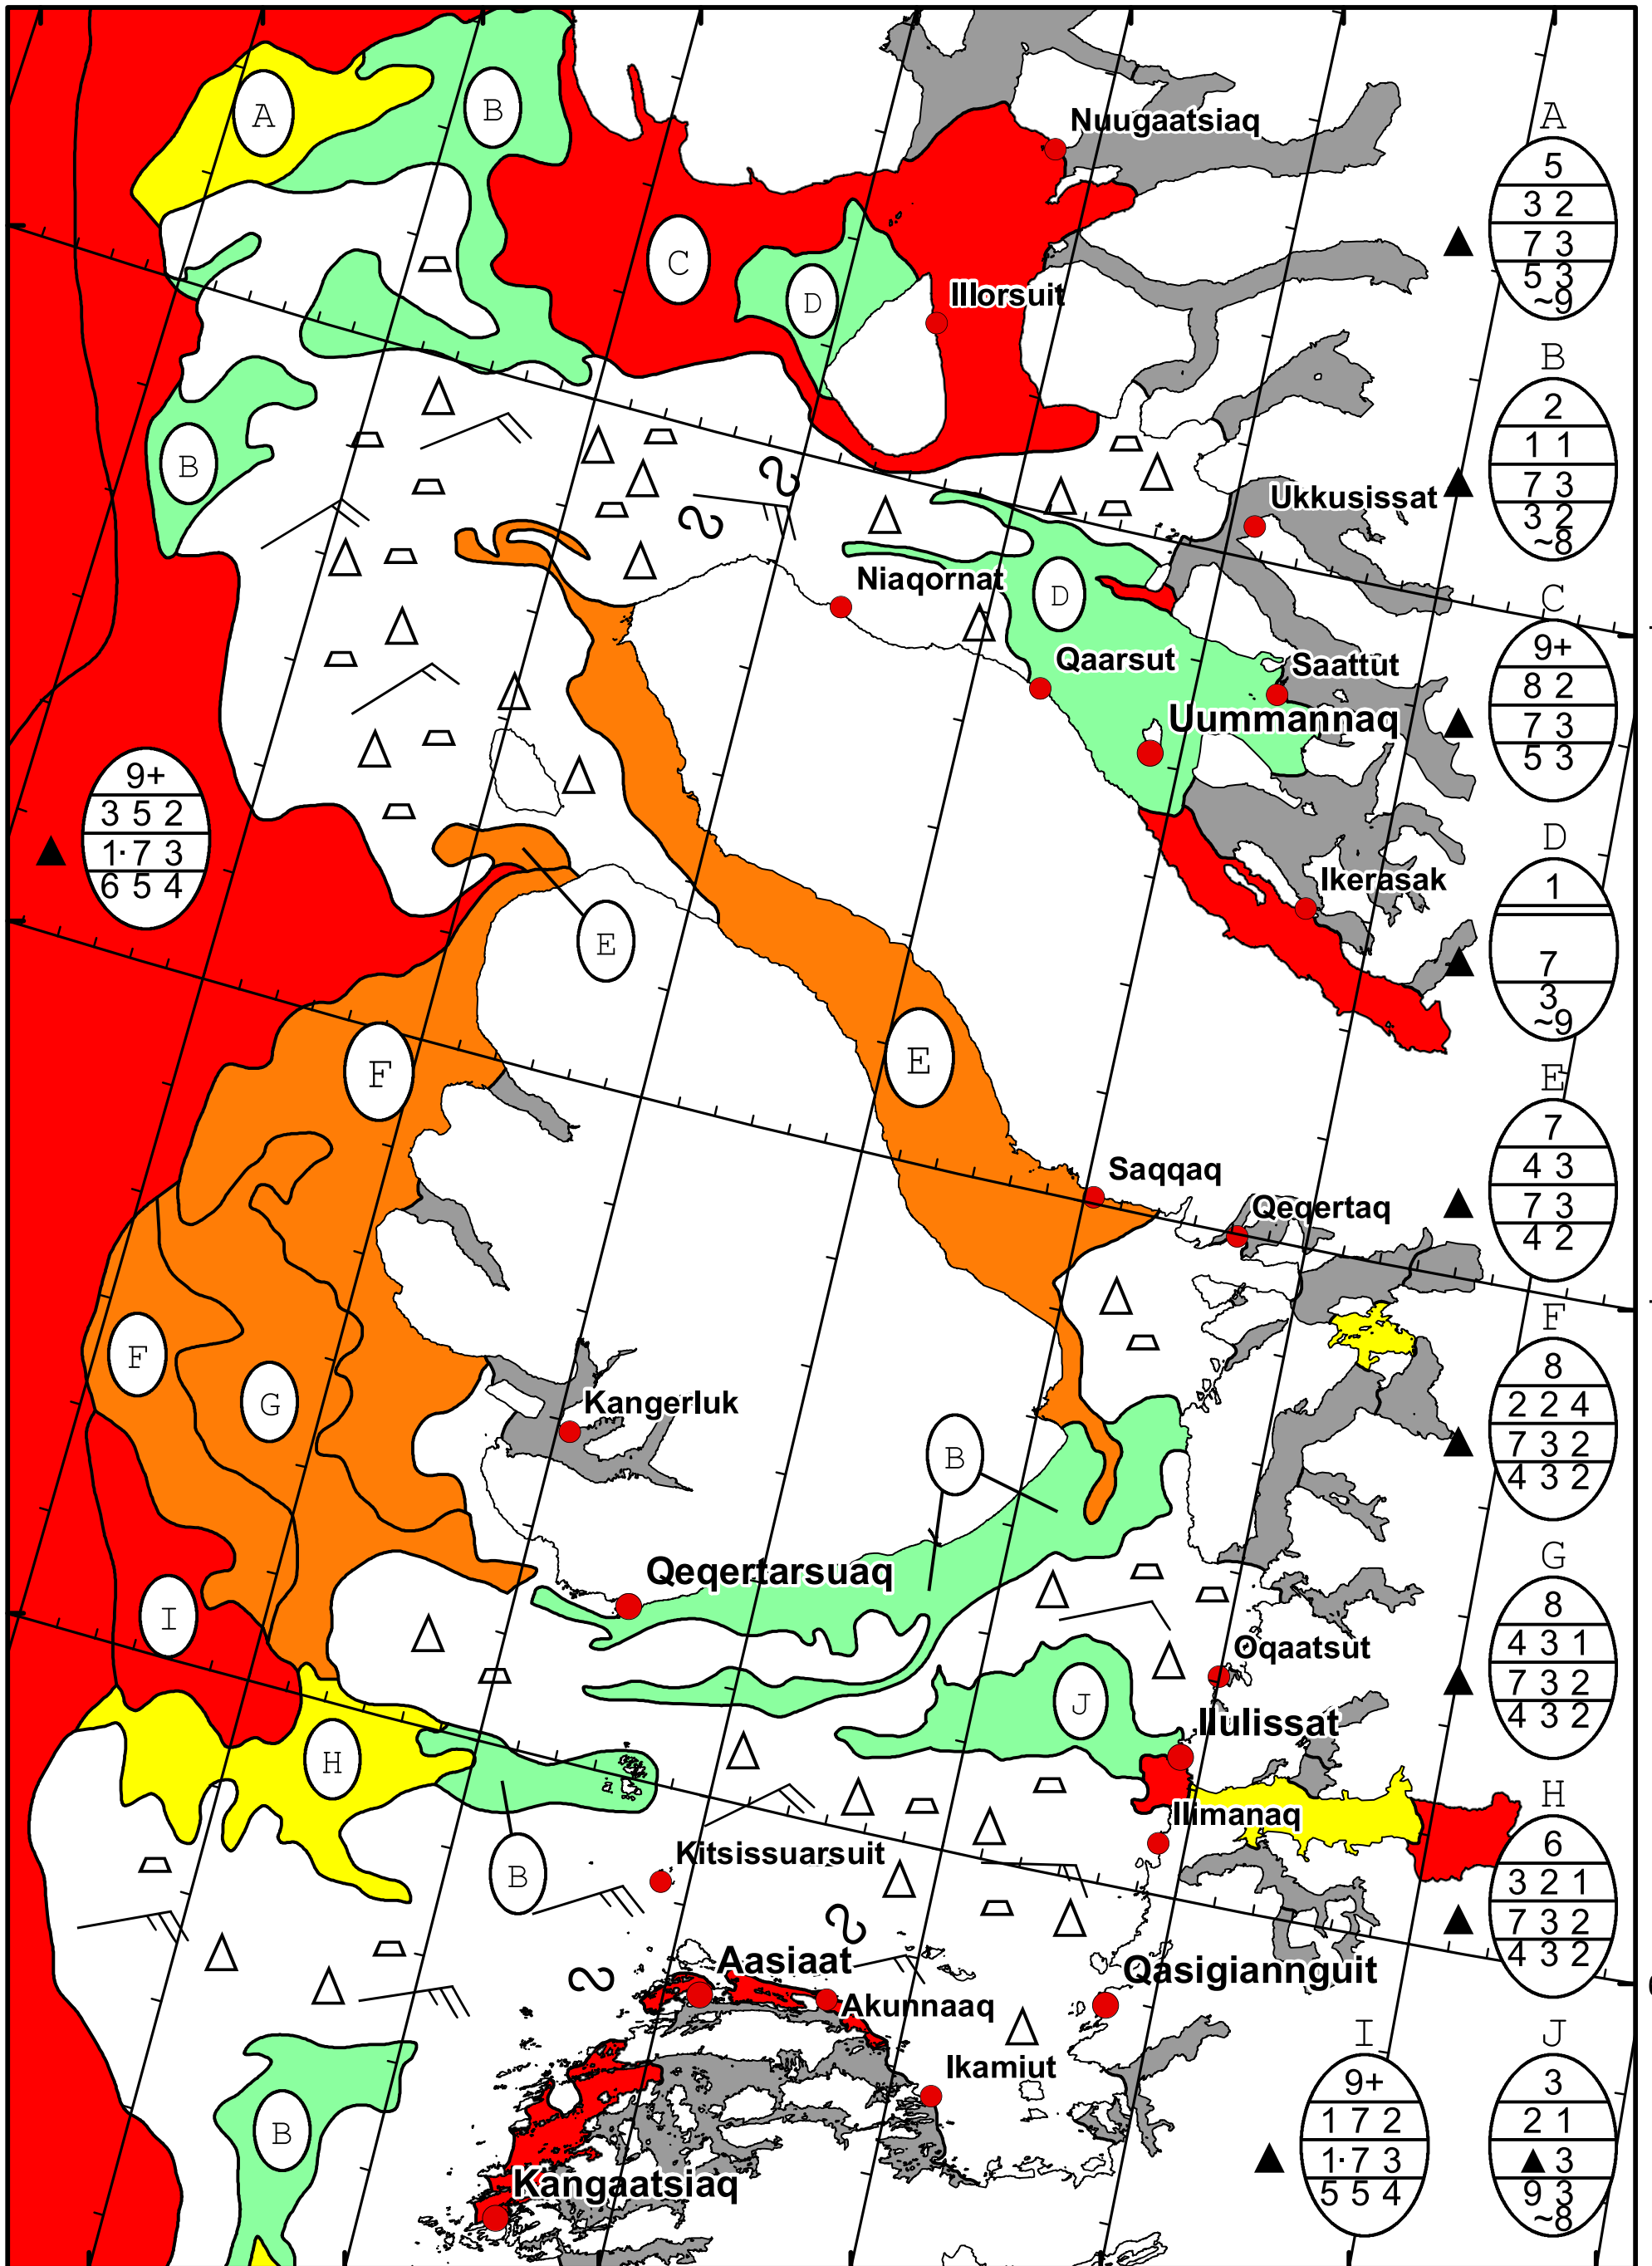

58°W 57°W 56°W 55°W 54°W 53°W 52°W 51°W

71°N

70°N

69°N

71°N

70°N

69°N

DMI Ice Service

### West Greenland Ice Chart

Danish Meteorological Institute

Valid: 16 February 2025, 10:10 UTC