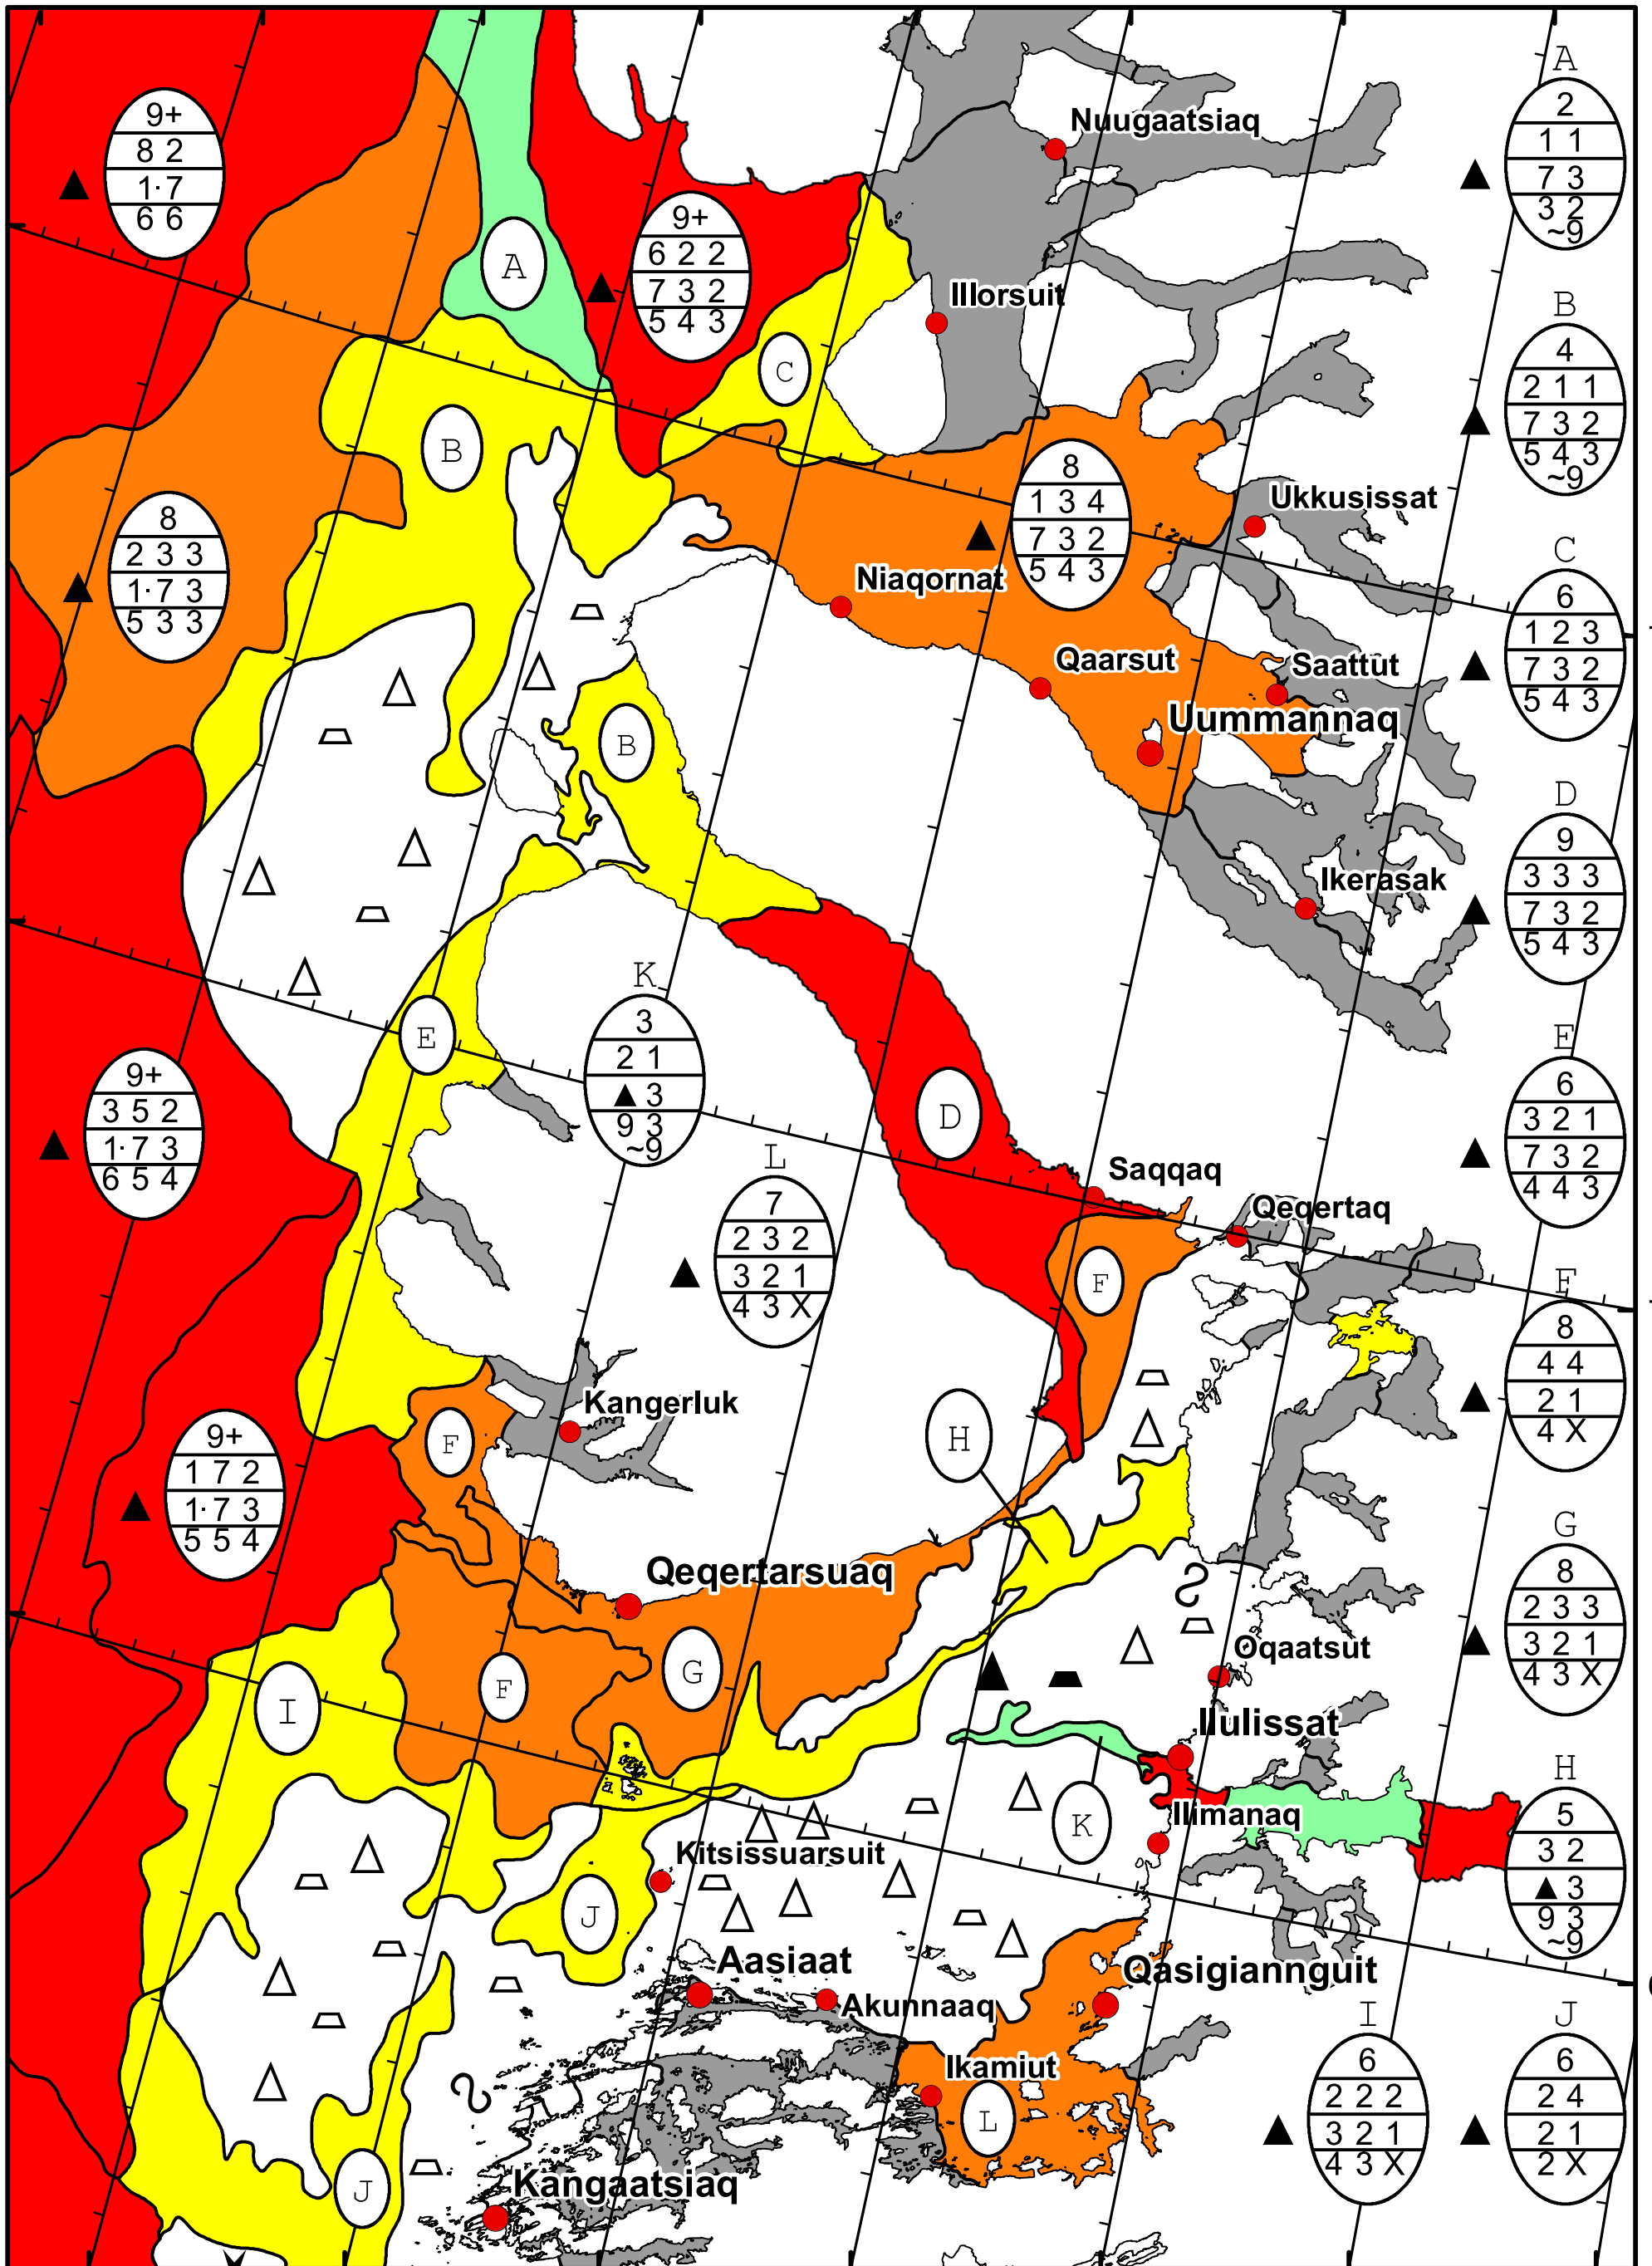

58°W 57°W 56°W 55°W 54°W 53°W 52°W 51°W

71°N

70°N

69°N

71°N

70°N

69°N

DMI  
Ice Service

West Greenland Ice Chart

Danish Meteorological Institute

Valid: 19 February 2025, 21:10 UTC