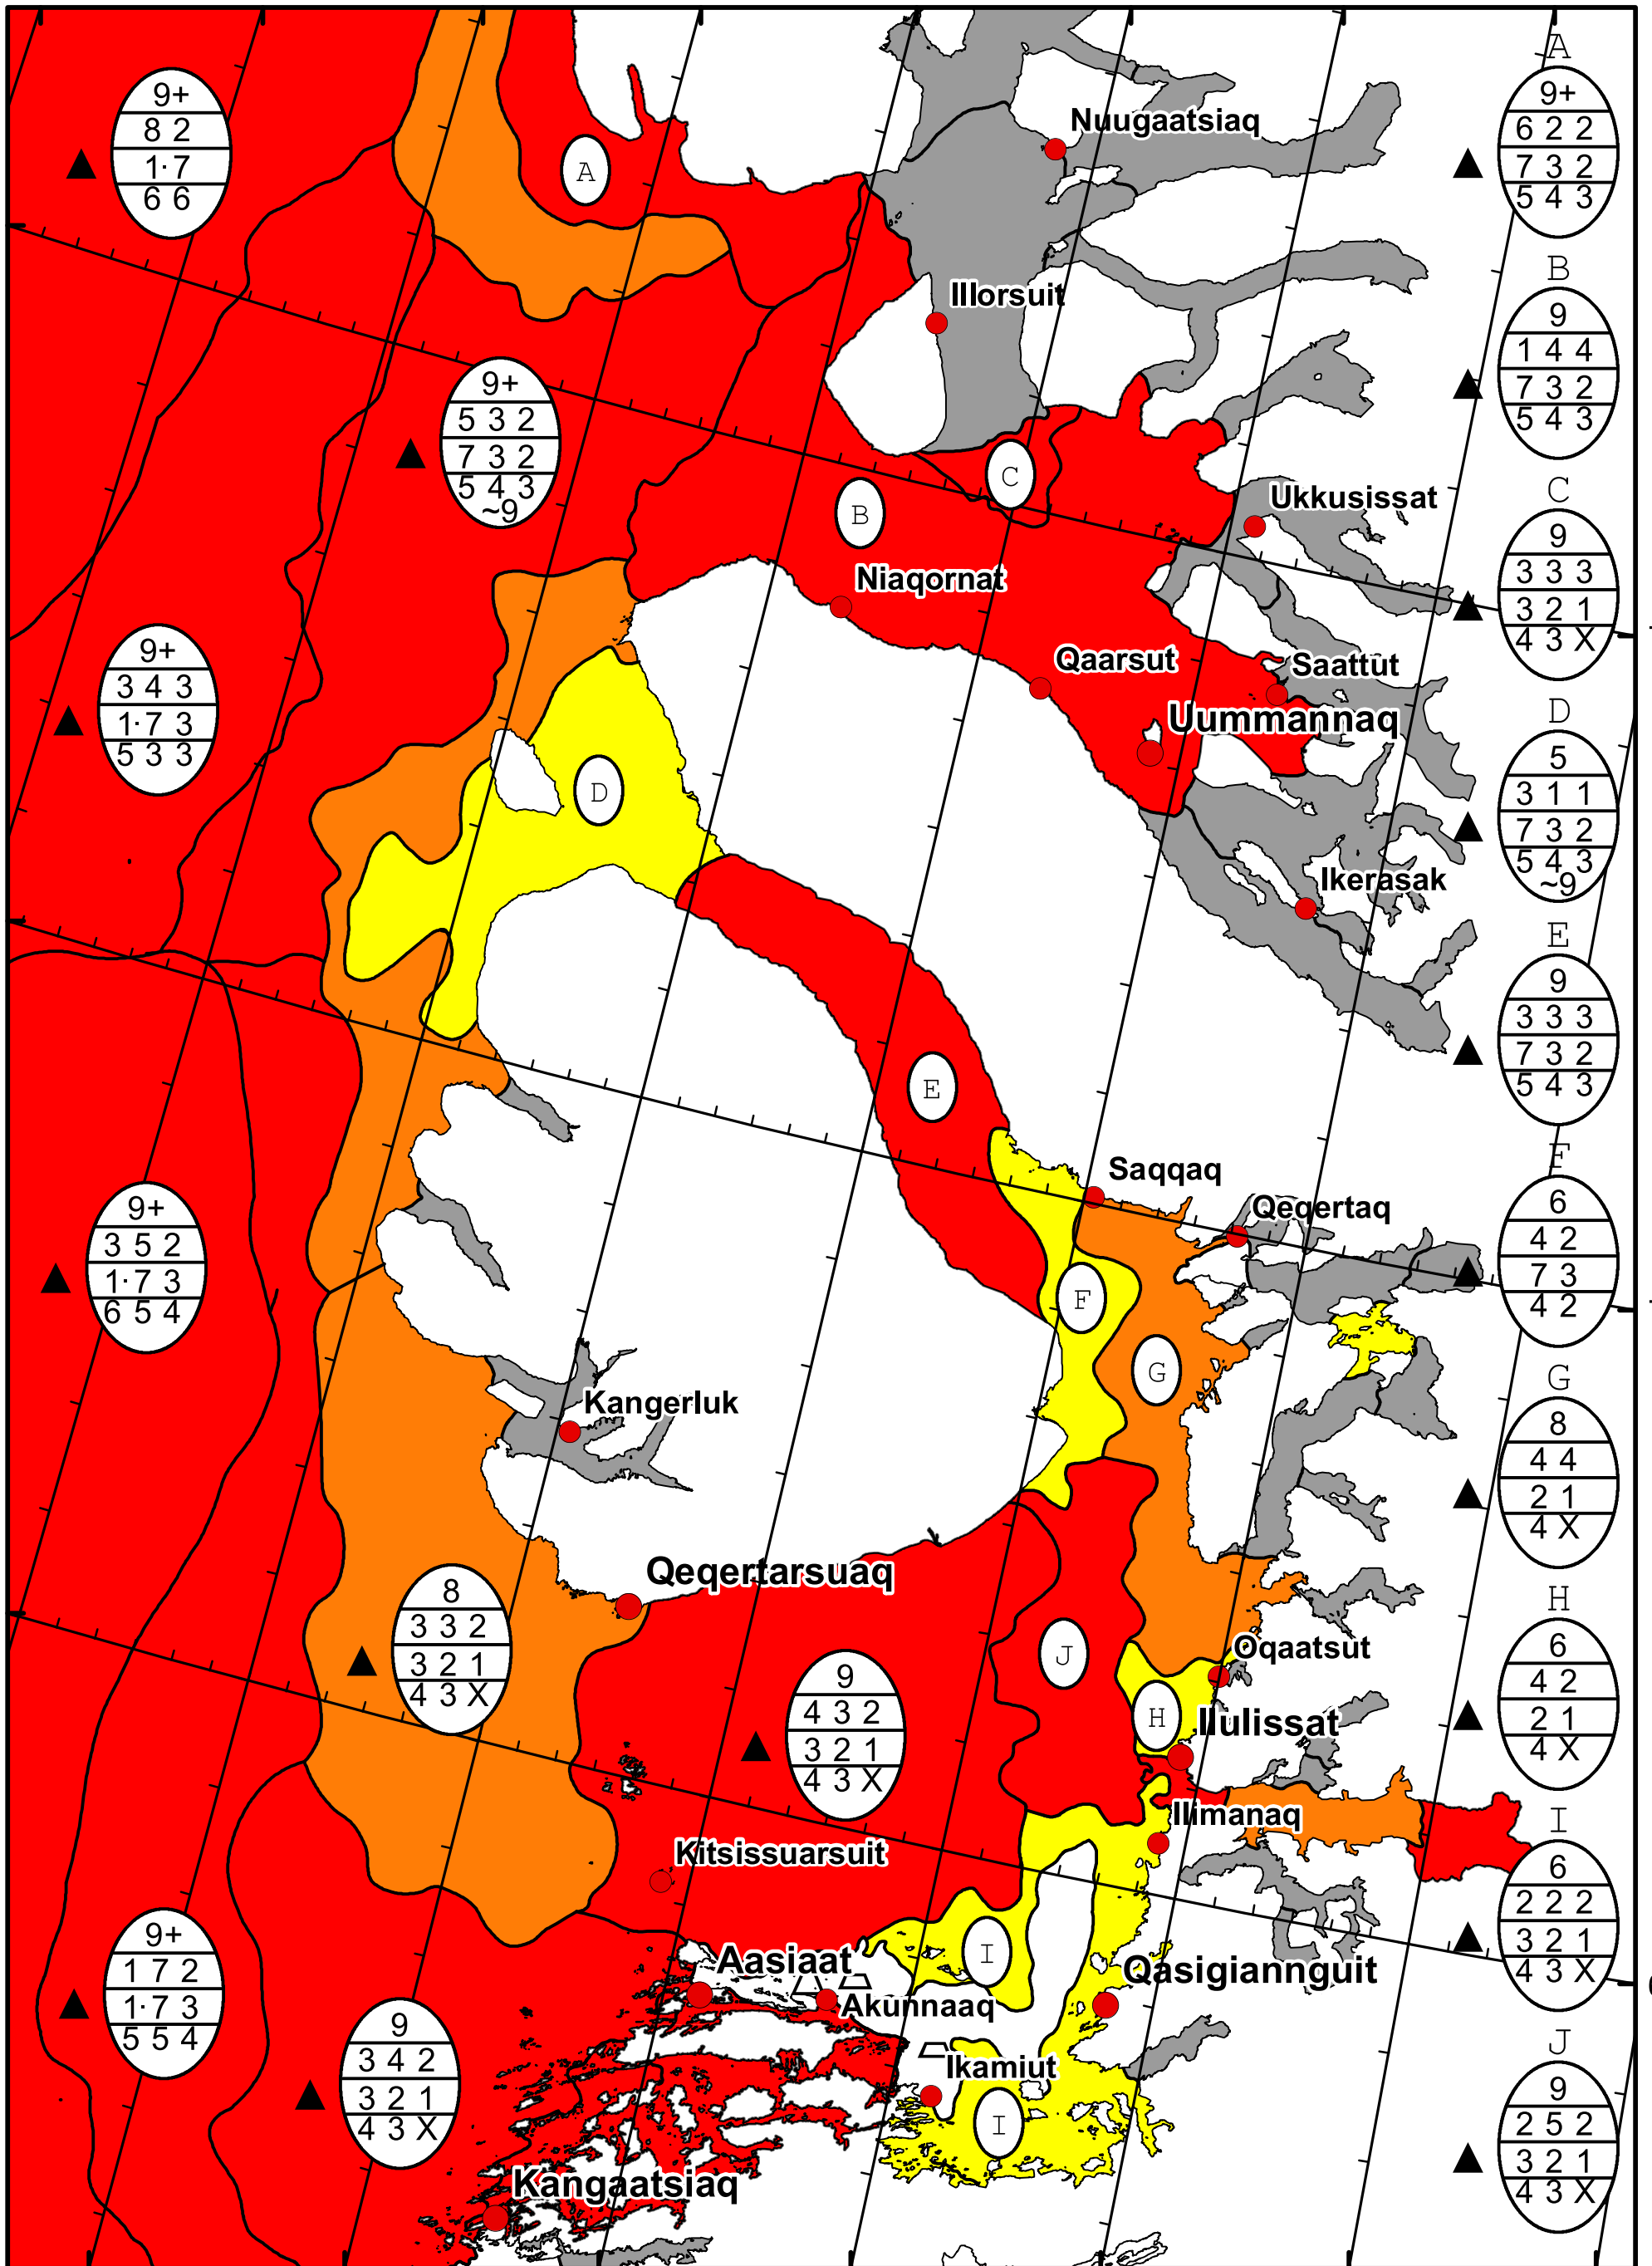

58°W 57°W 56°W 55°W 54°W 53°W 52°W 51°W

71°N

70°N

69°N

71°N

70°N

69°N

DMI Ice Service

West Greenland Ice Chart

Danish Meteorological Institute

Valid: 23 February 2025, 10:00 UTC