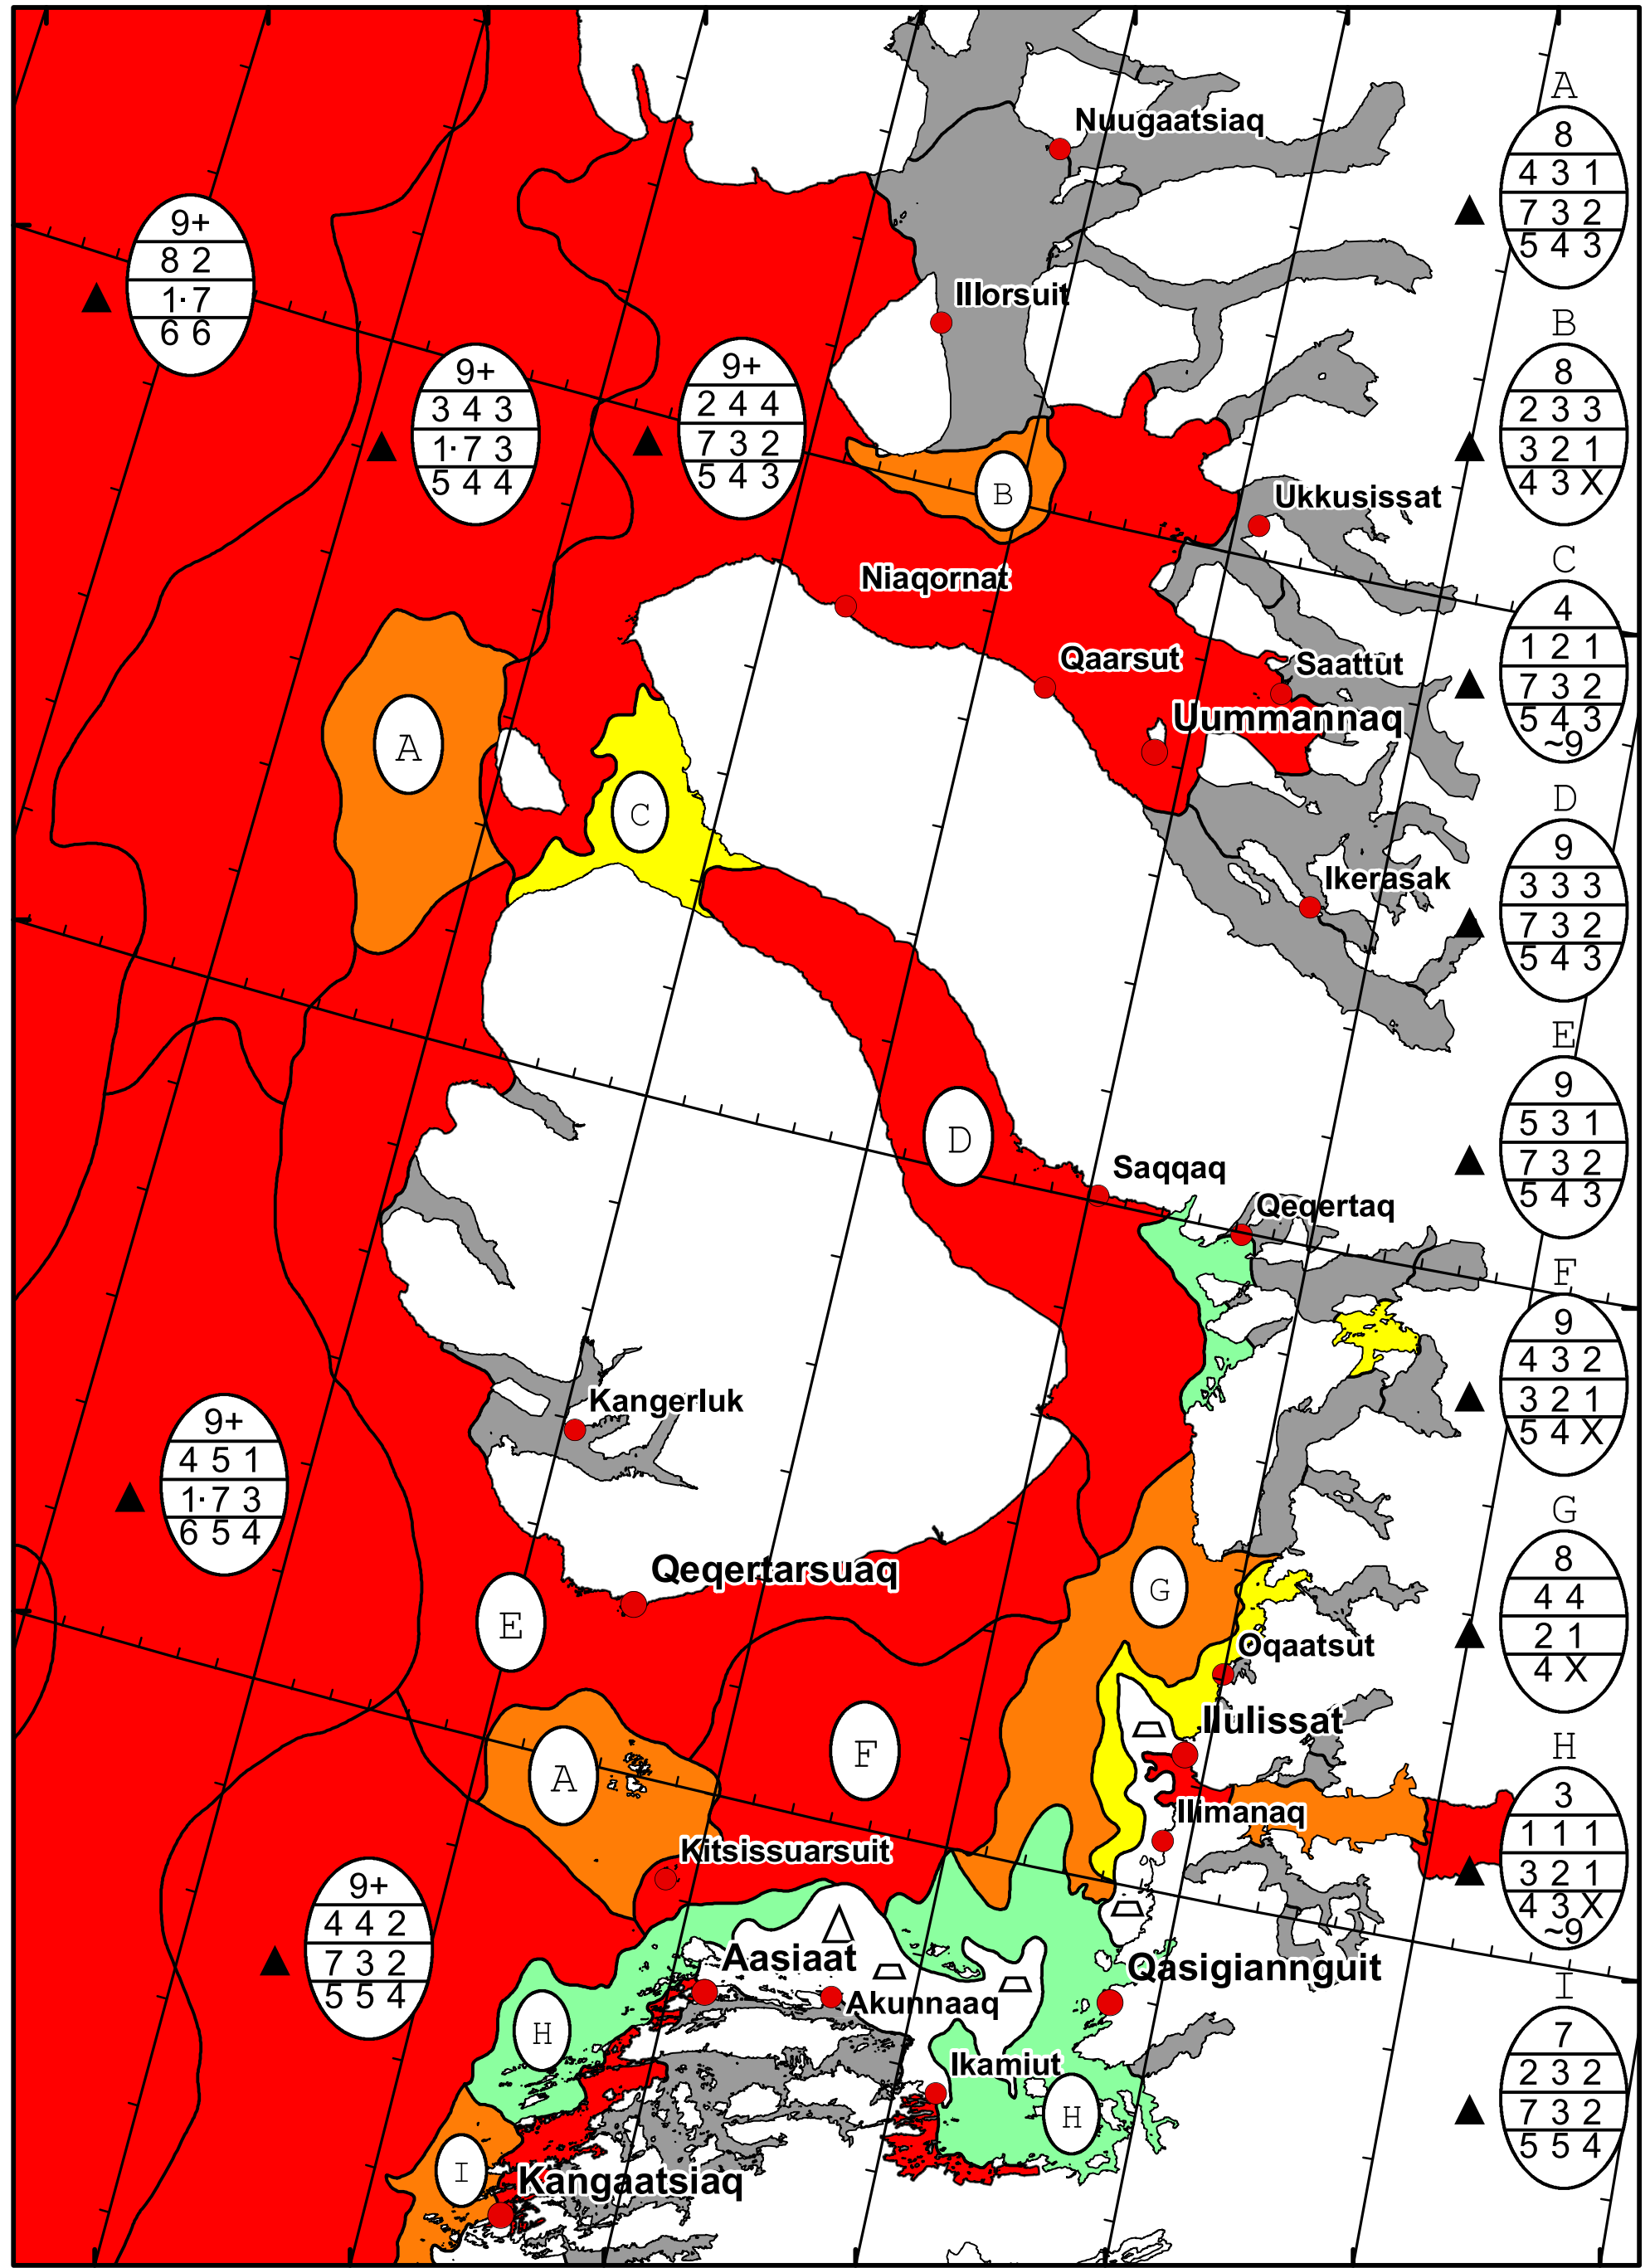

58°W 57°W 56°W 55°W 54°W 53°W 52°W 51°W

71°N

70°N

69°N

71°N

70°N

69°N

DMI
Ice Service

West Greenland Ice Chart

Danish Meteorological Institute

Valid: 23 February 2025, 20:50 UTC