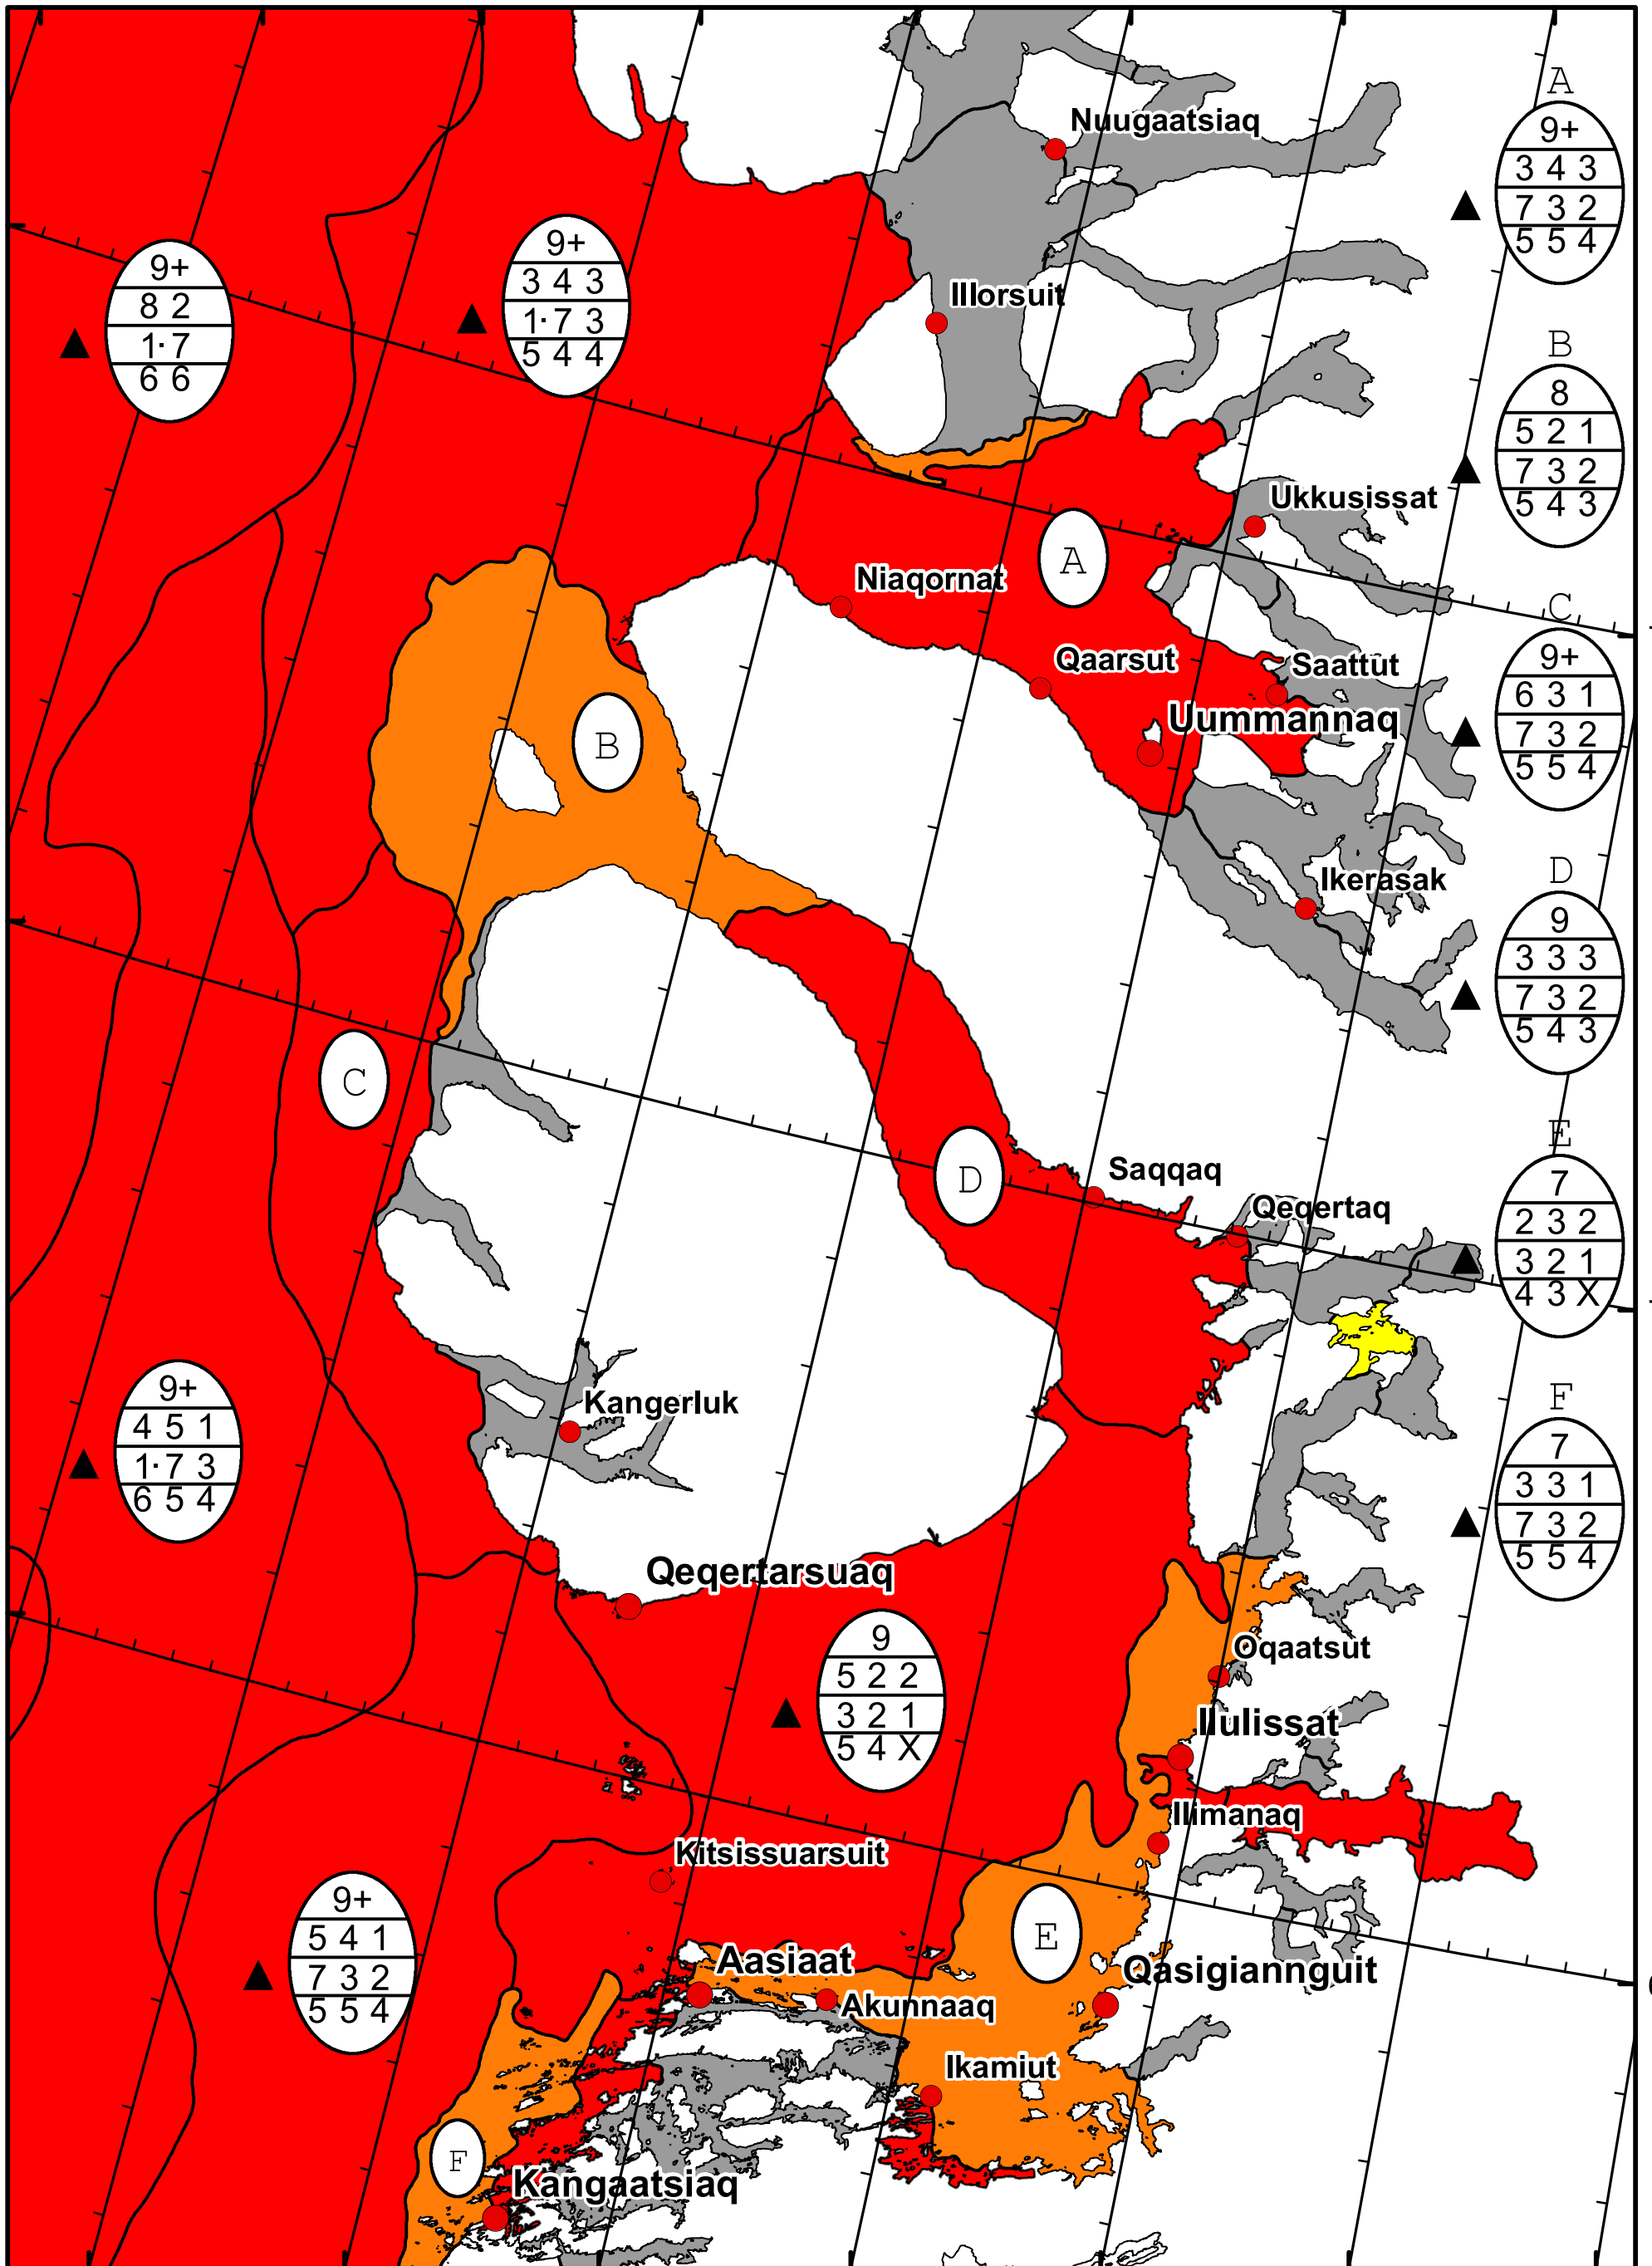

58°W 57°W 56°W 55°W 54°W 53°W 52°W 51°W

71°N

70°N

69°N

DMI  
Ice Service

West Greenland Ice Chart

Danish Meteorological Institute

Valid: 25 February 2025, 10:00 UTC