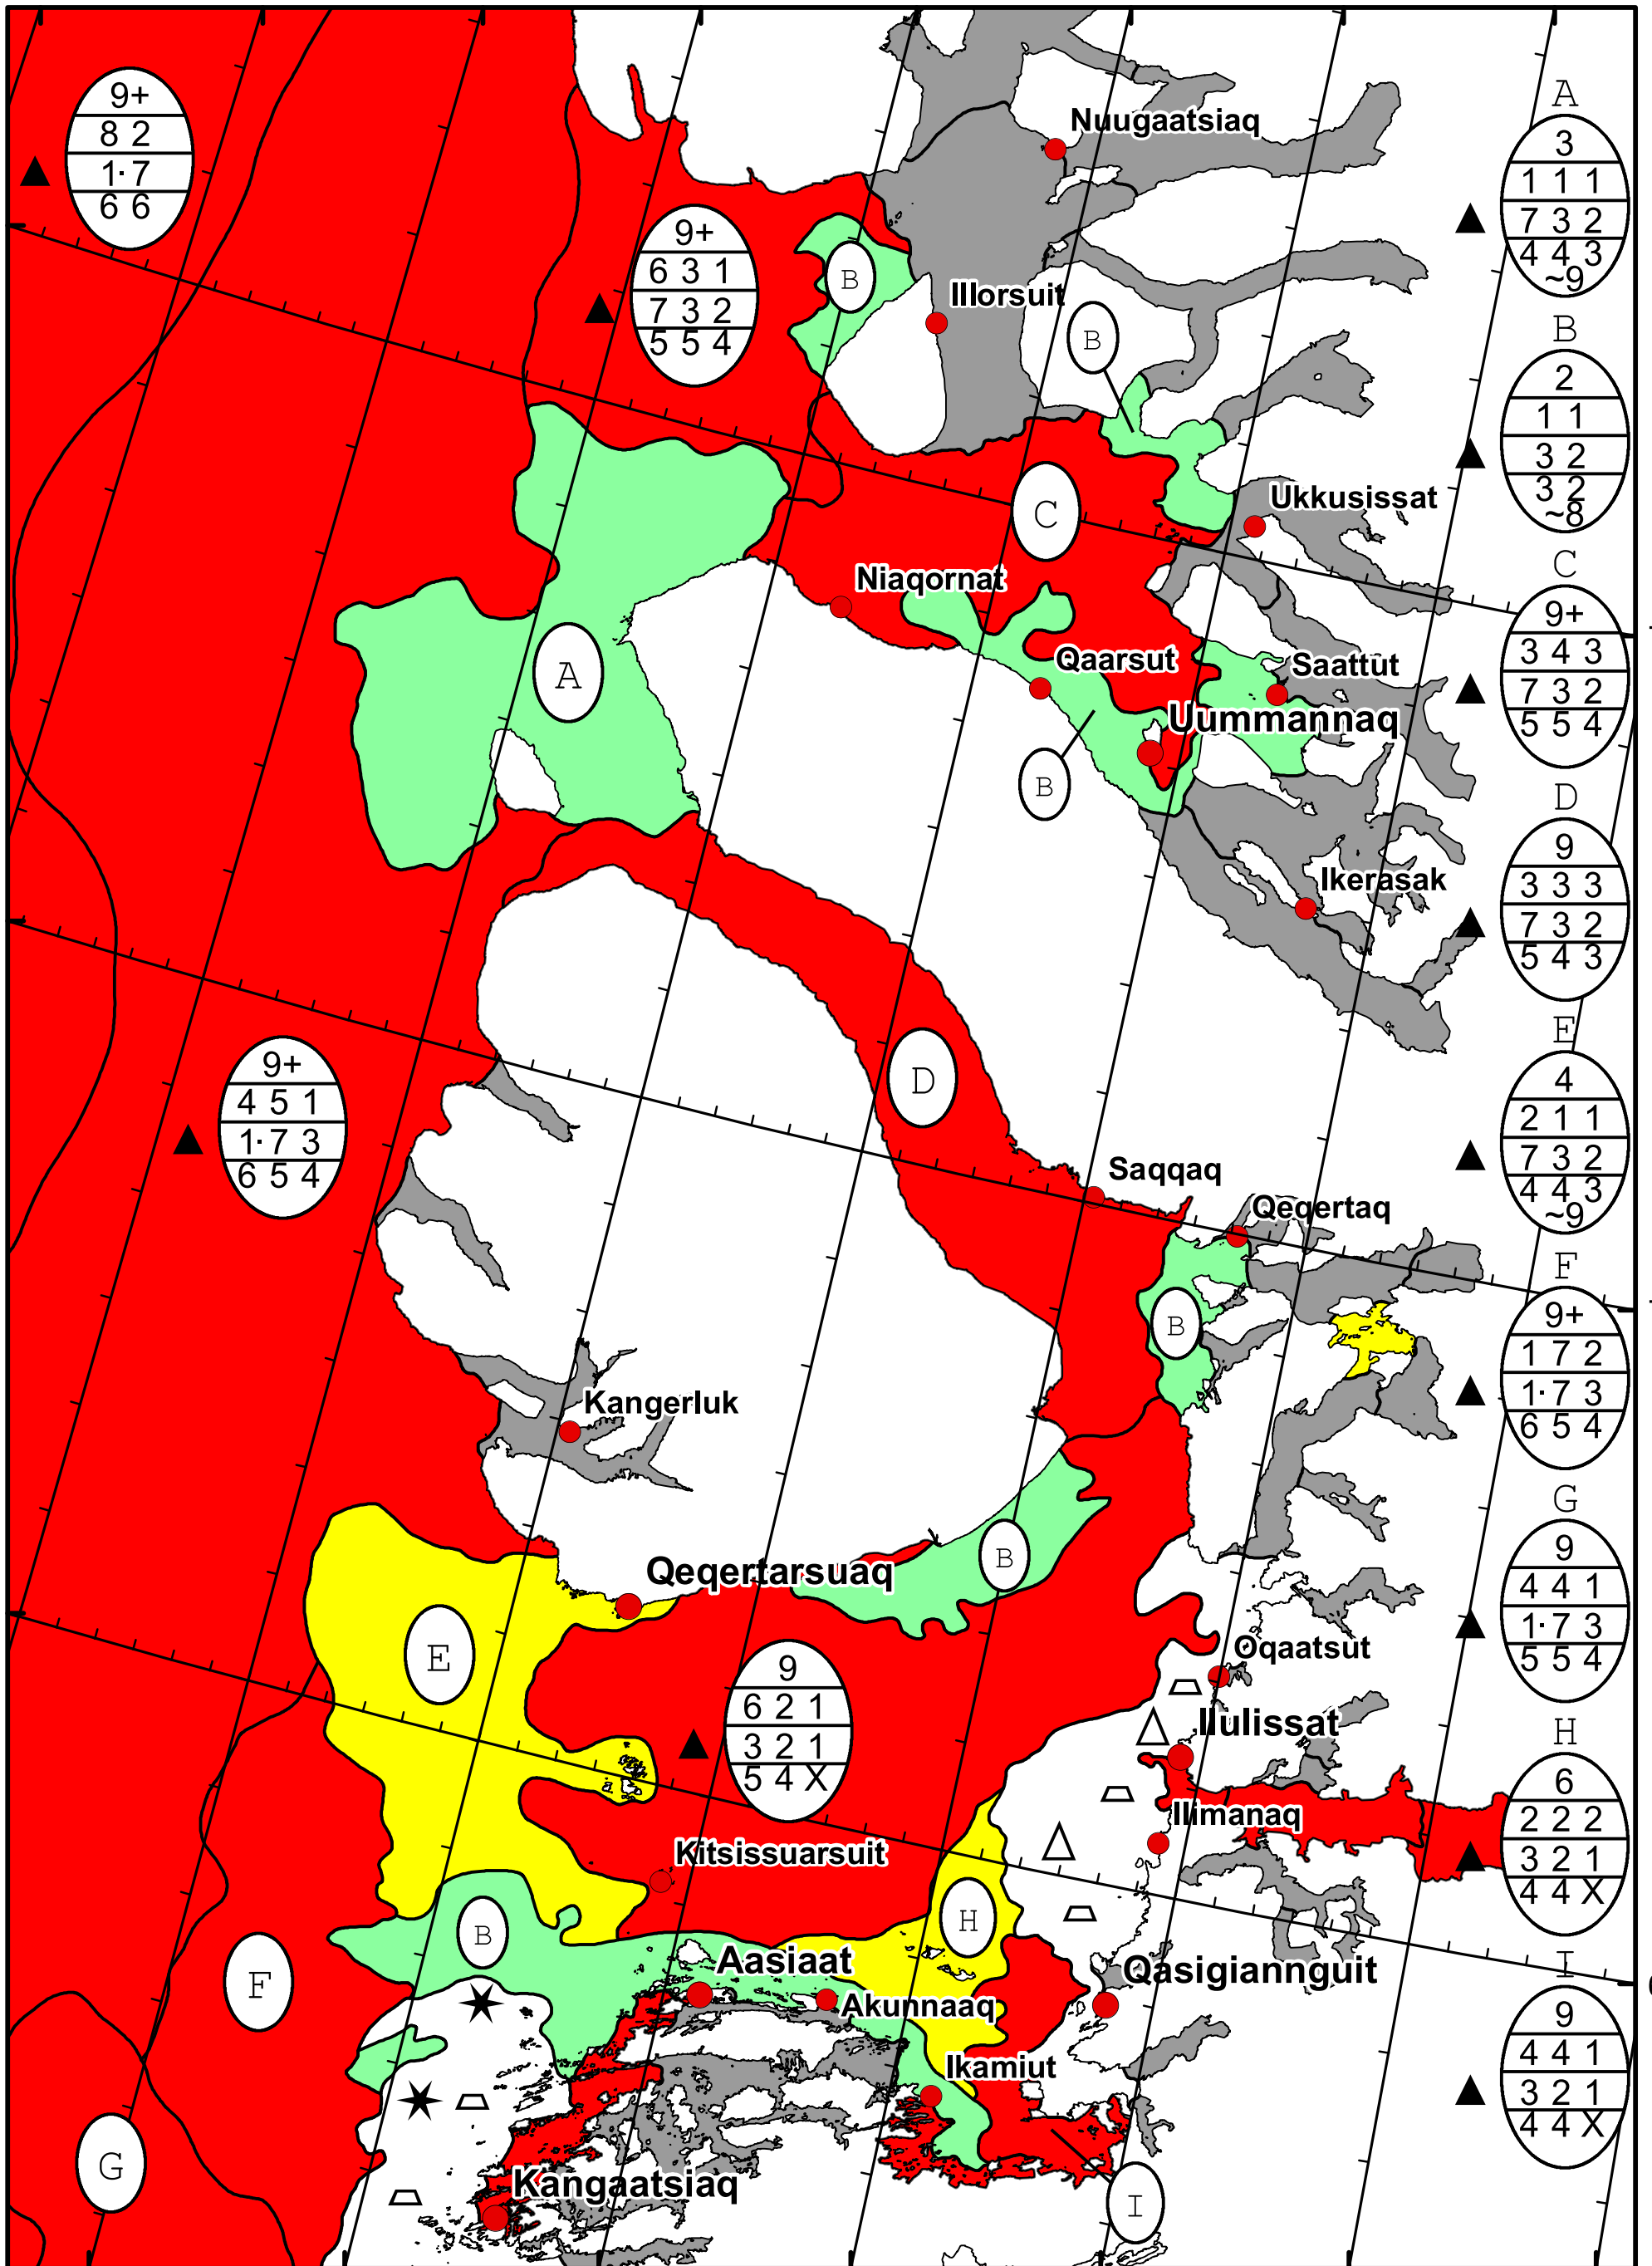

58°W 57°W 56°W 55°W 54°W 53°W 52°W 51°W

71°N

70°N

69°N

71°N

70°N

69°N

DMI Ice Service

### West Greenland Ice Chart

Danish Meteorological Institute

Valid: 26 February 2025, 21:05 UTC