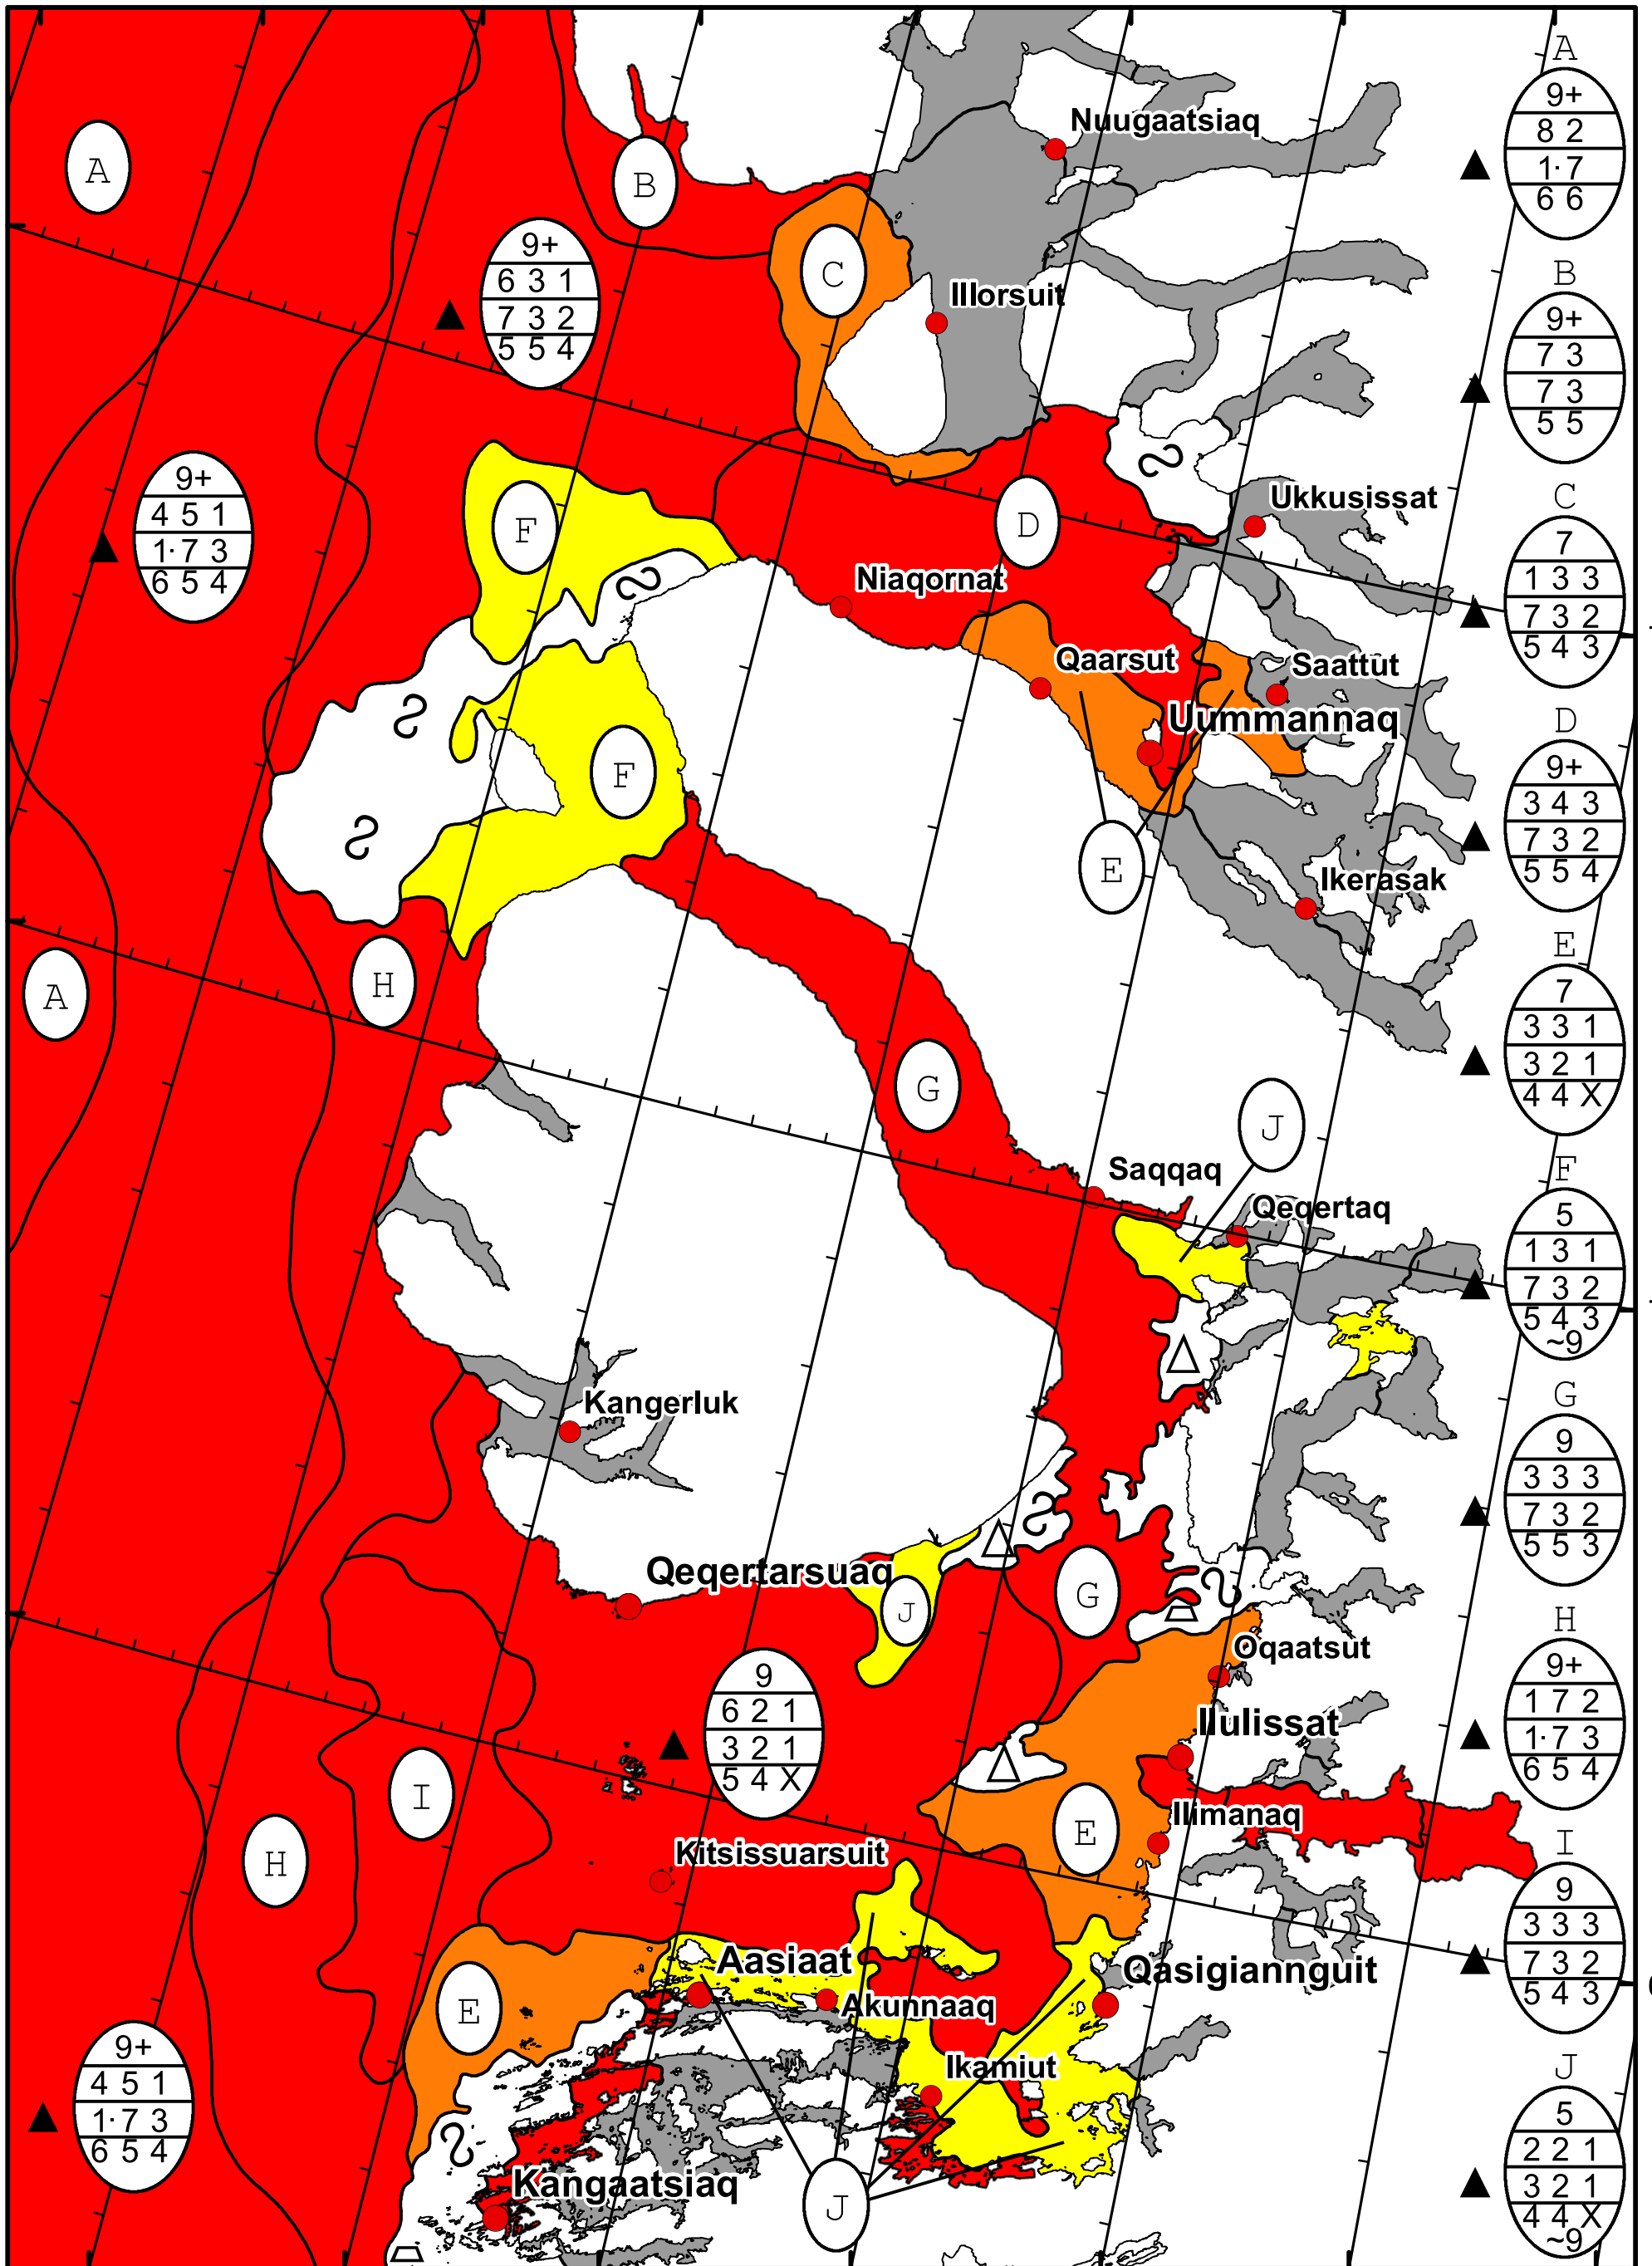

58°W 57°W 56°W 55°W 54°W 53°W 52°W 51°W

71°N

70°N

69°N

DMI
Ice Service

West Greenland Ice Chart

Danish Meteorological Institute

Valid: 28 February 2025, 10:10 UTC