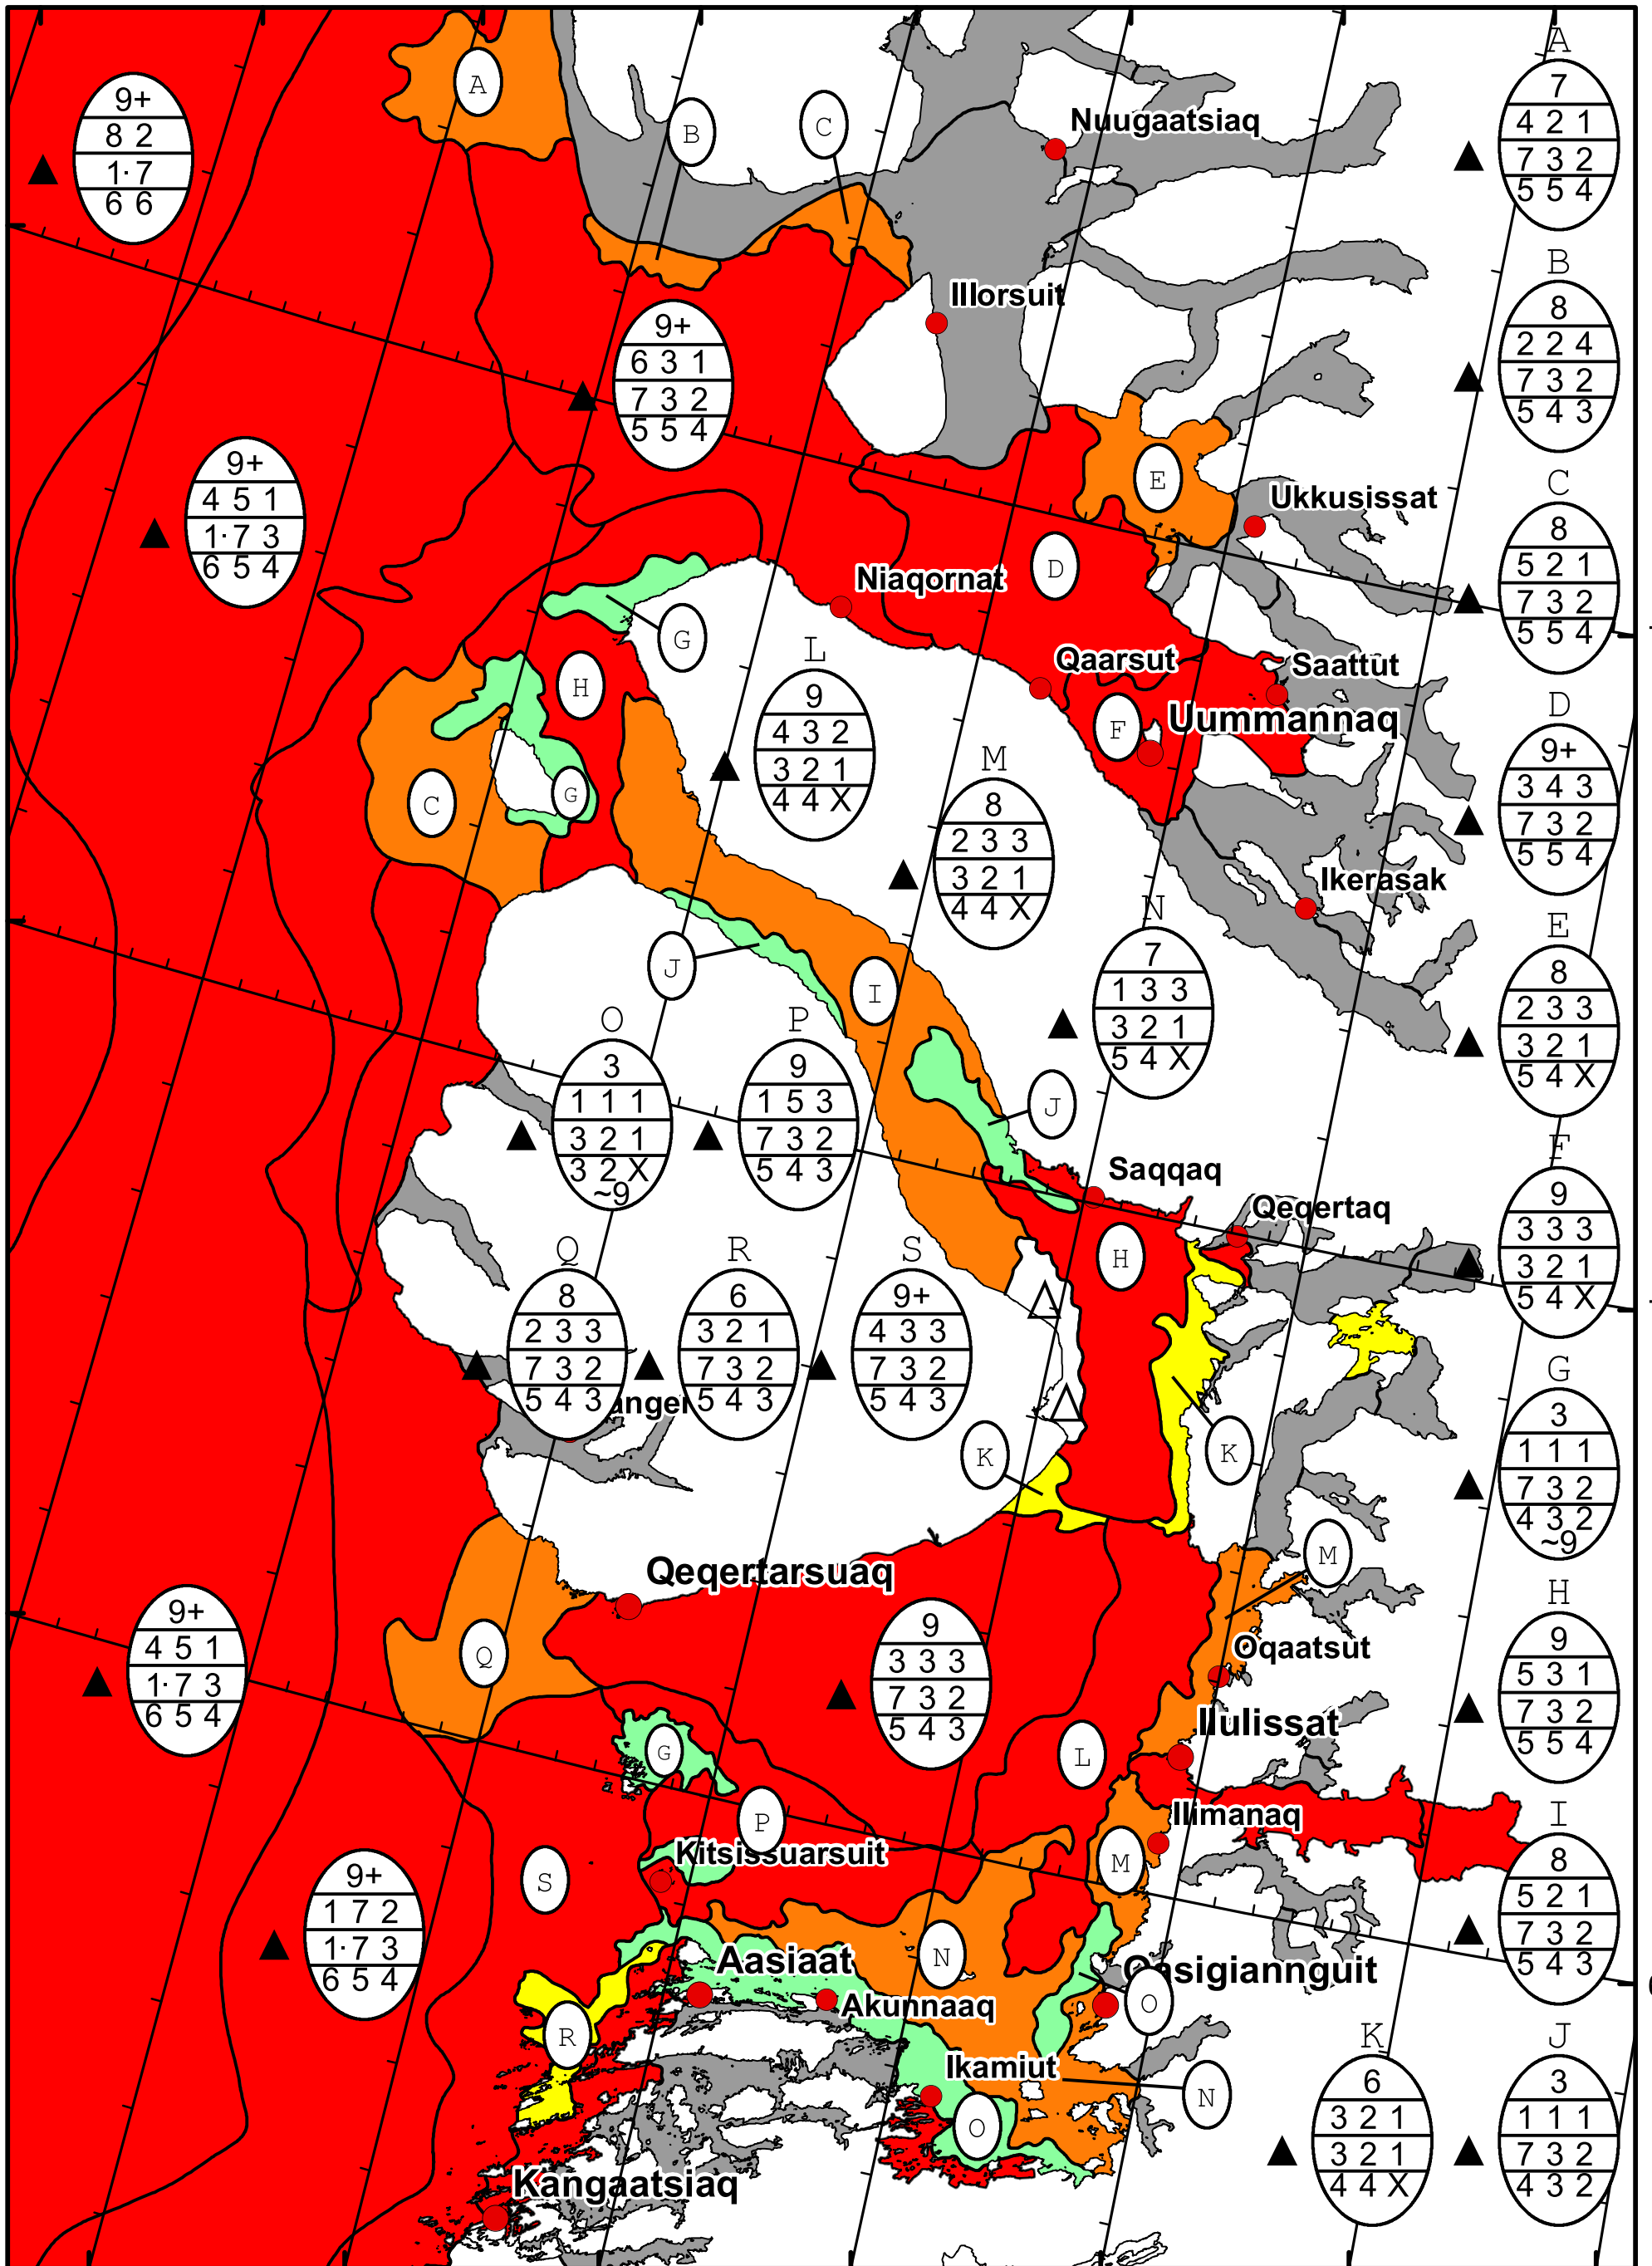

58°W 57°W 56°W 55°W 54°W 53°W 52°W 51°W

71°N

70°N

69°N

71°N

70°N

69°N

DMI  
Ice Service

West Greenland Ice Chart

Danish Meteorological Institute

Valid: 04 March 2025, 10:00 UTC