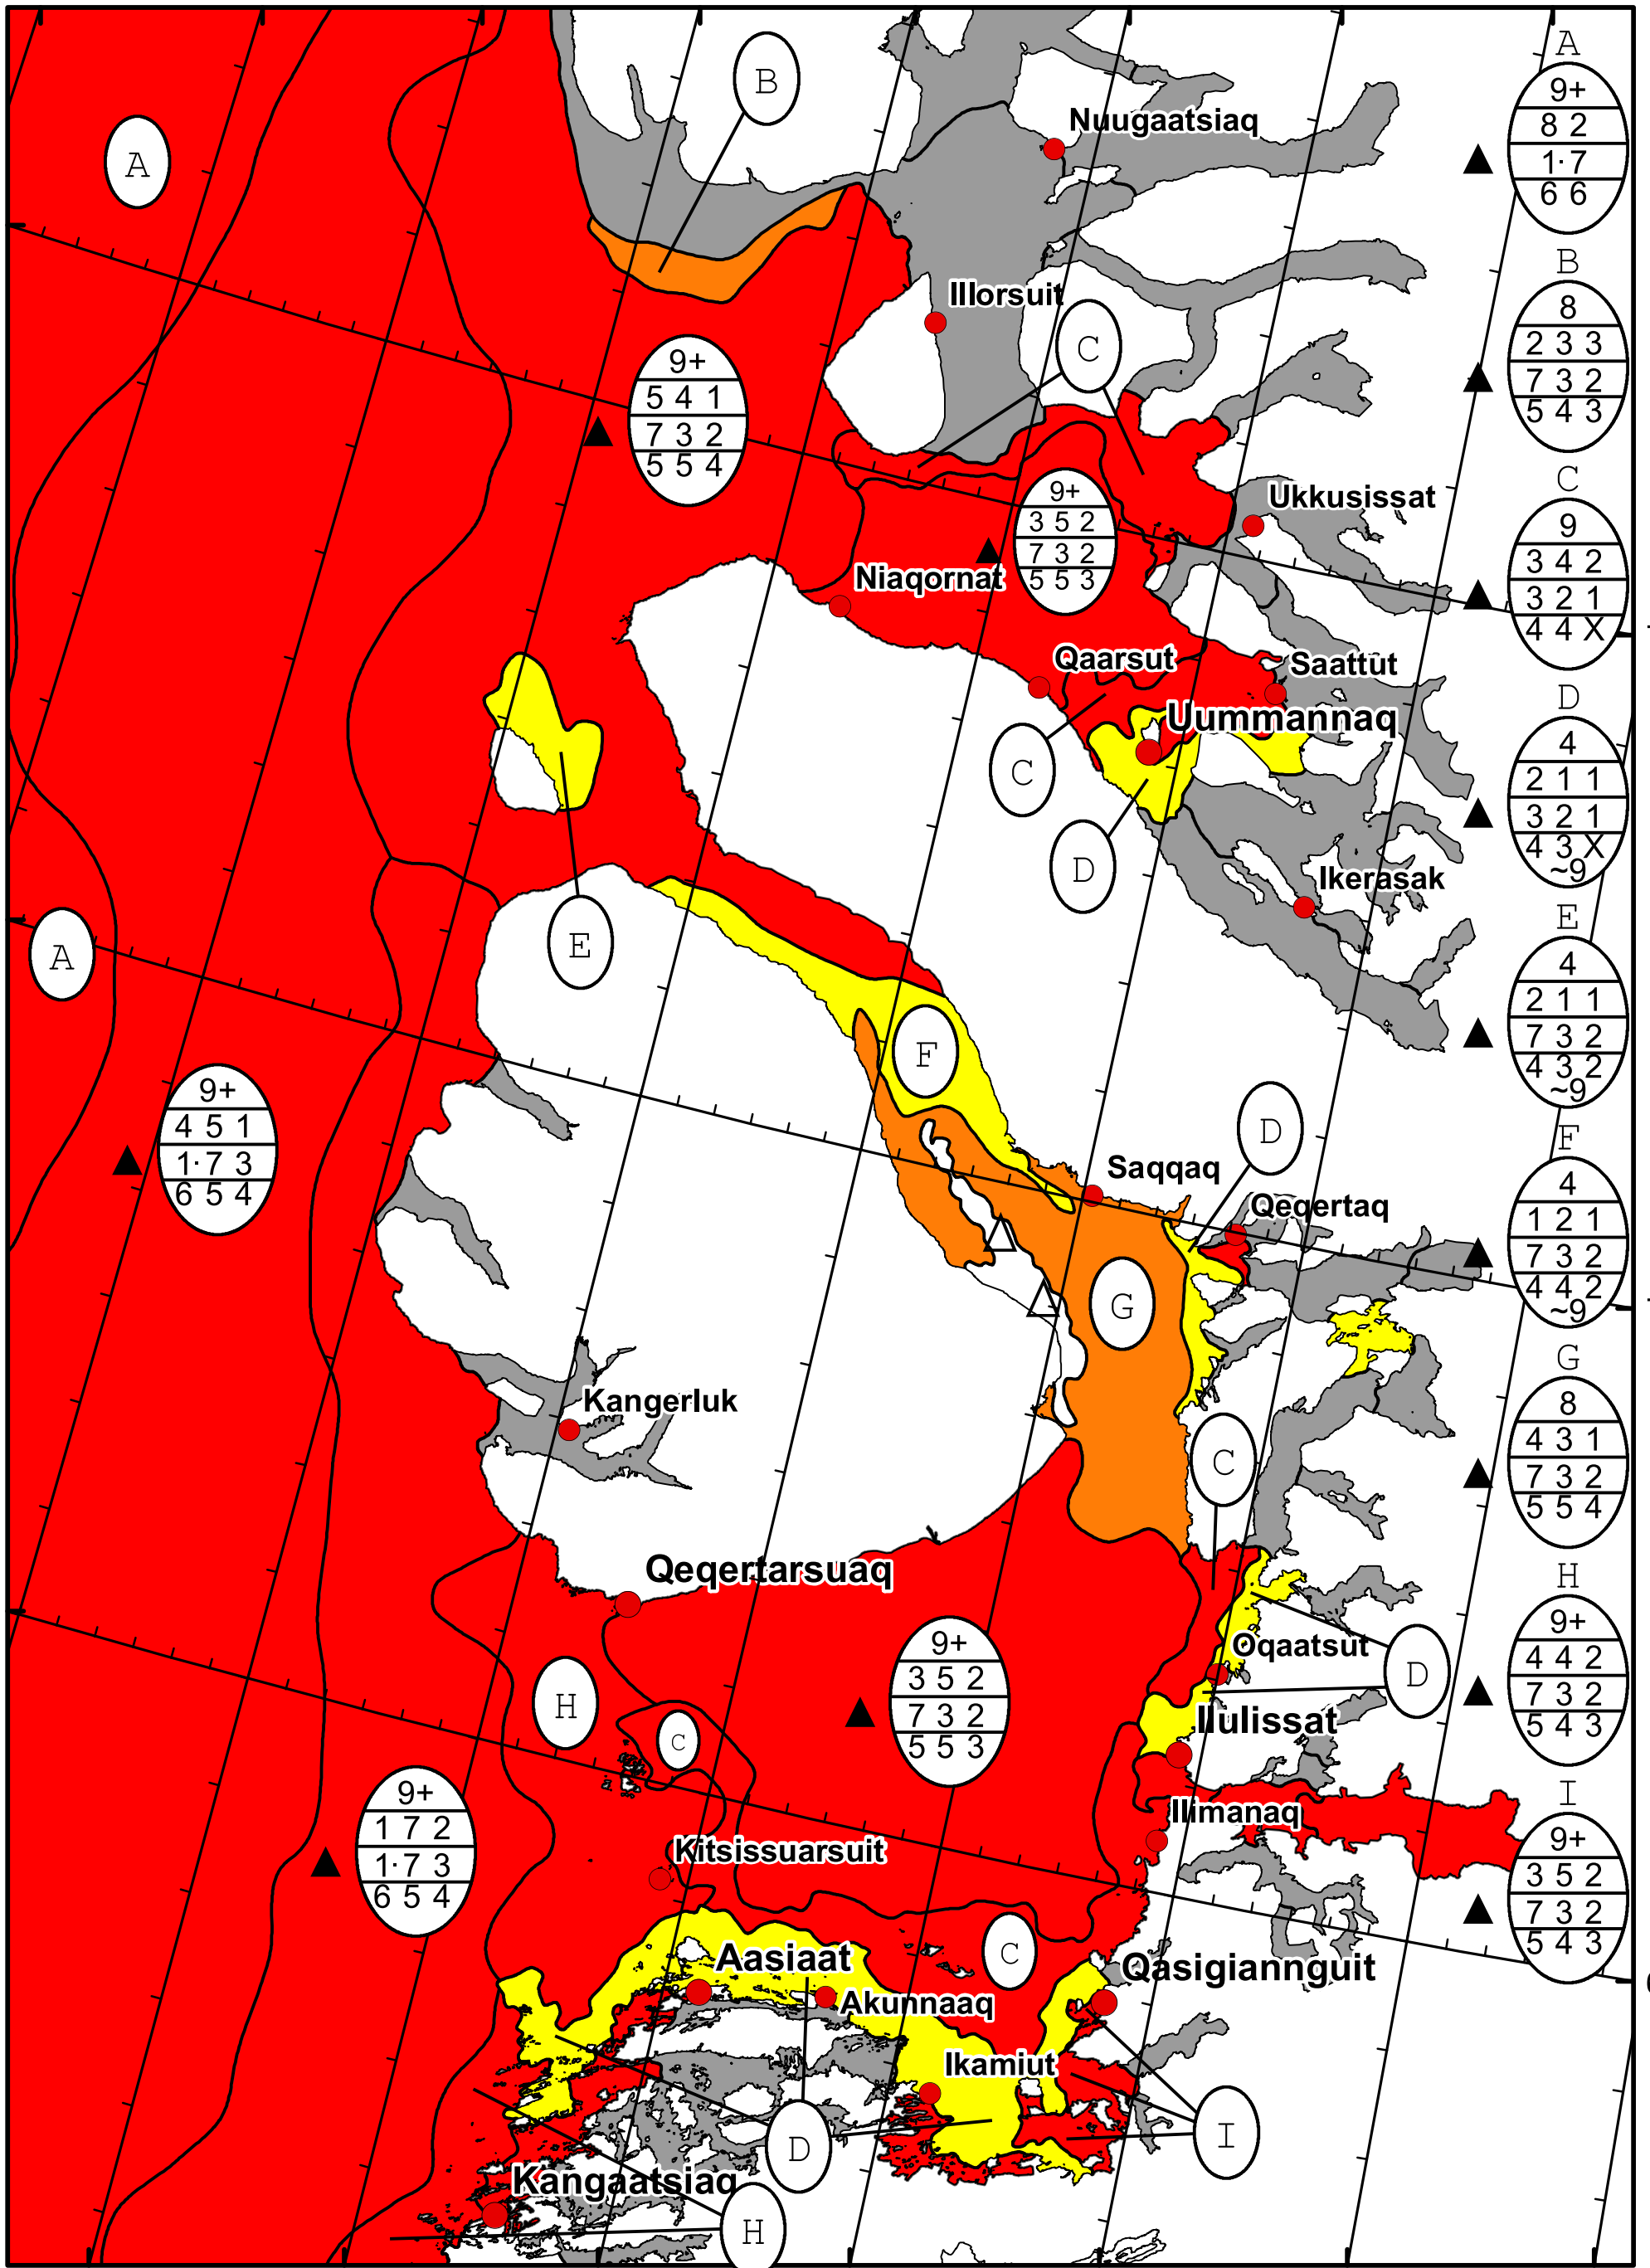

58°W 57°W 56°W 55°W 54°W 53°W 52°W 51°W

71°N

70°N

69°N

71°N

70°N

69°N

DMI  
Ice Service

### West Greenland Ice Chart

Danish Meteorological Institute

Valid: 04 March 2025, 20:55 UTC