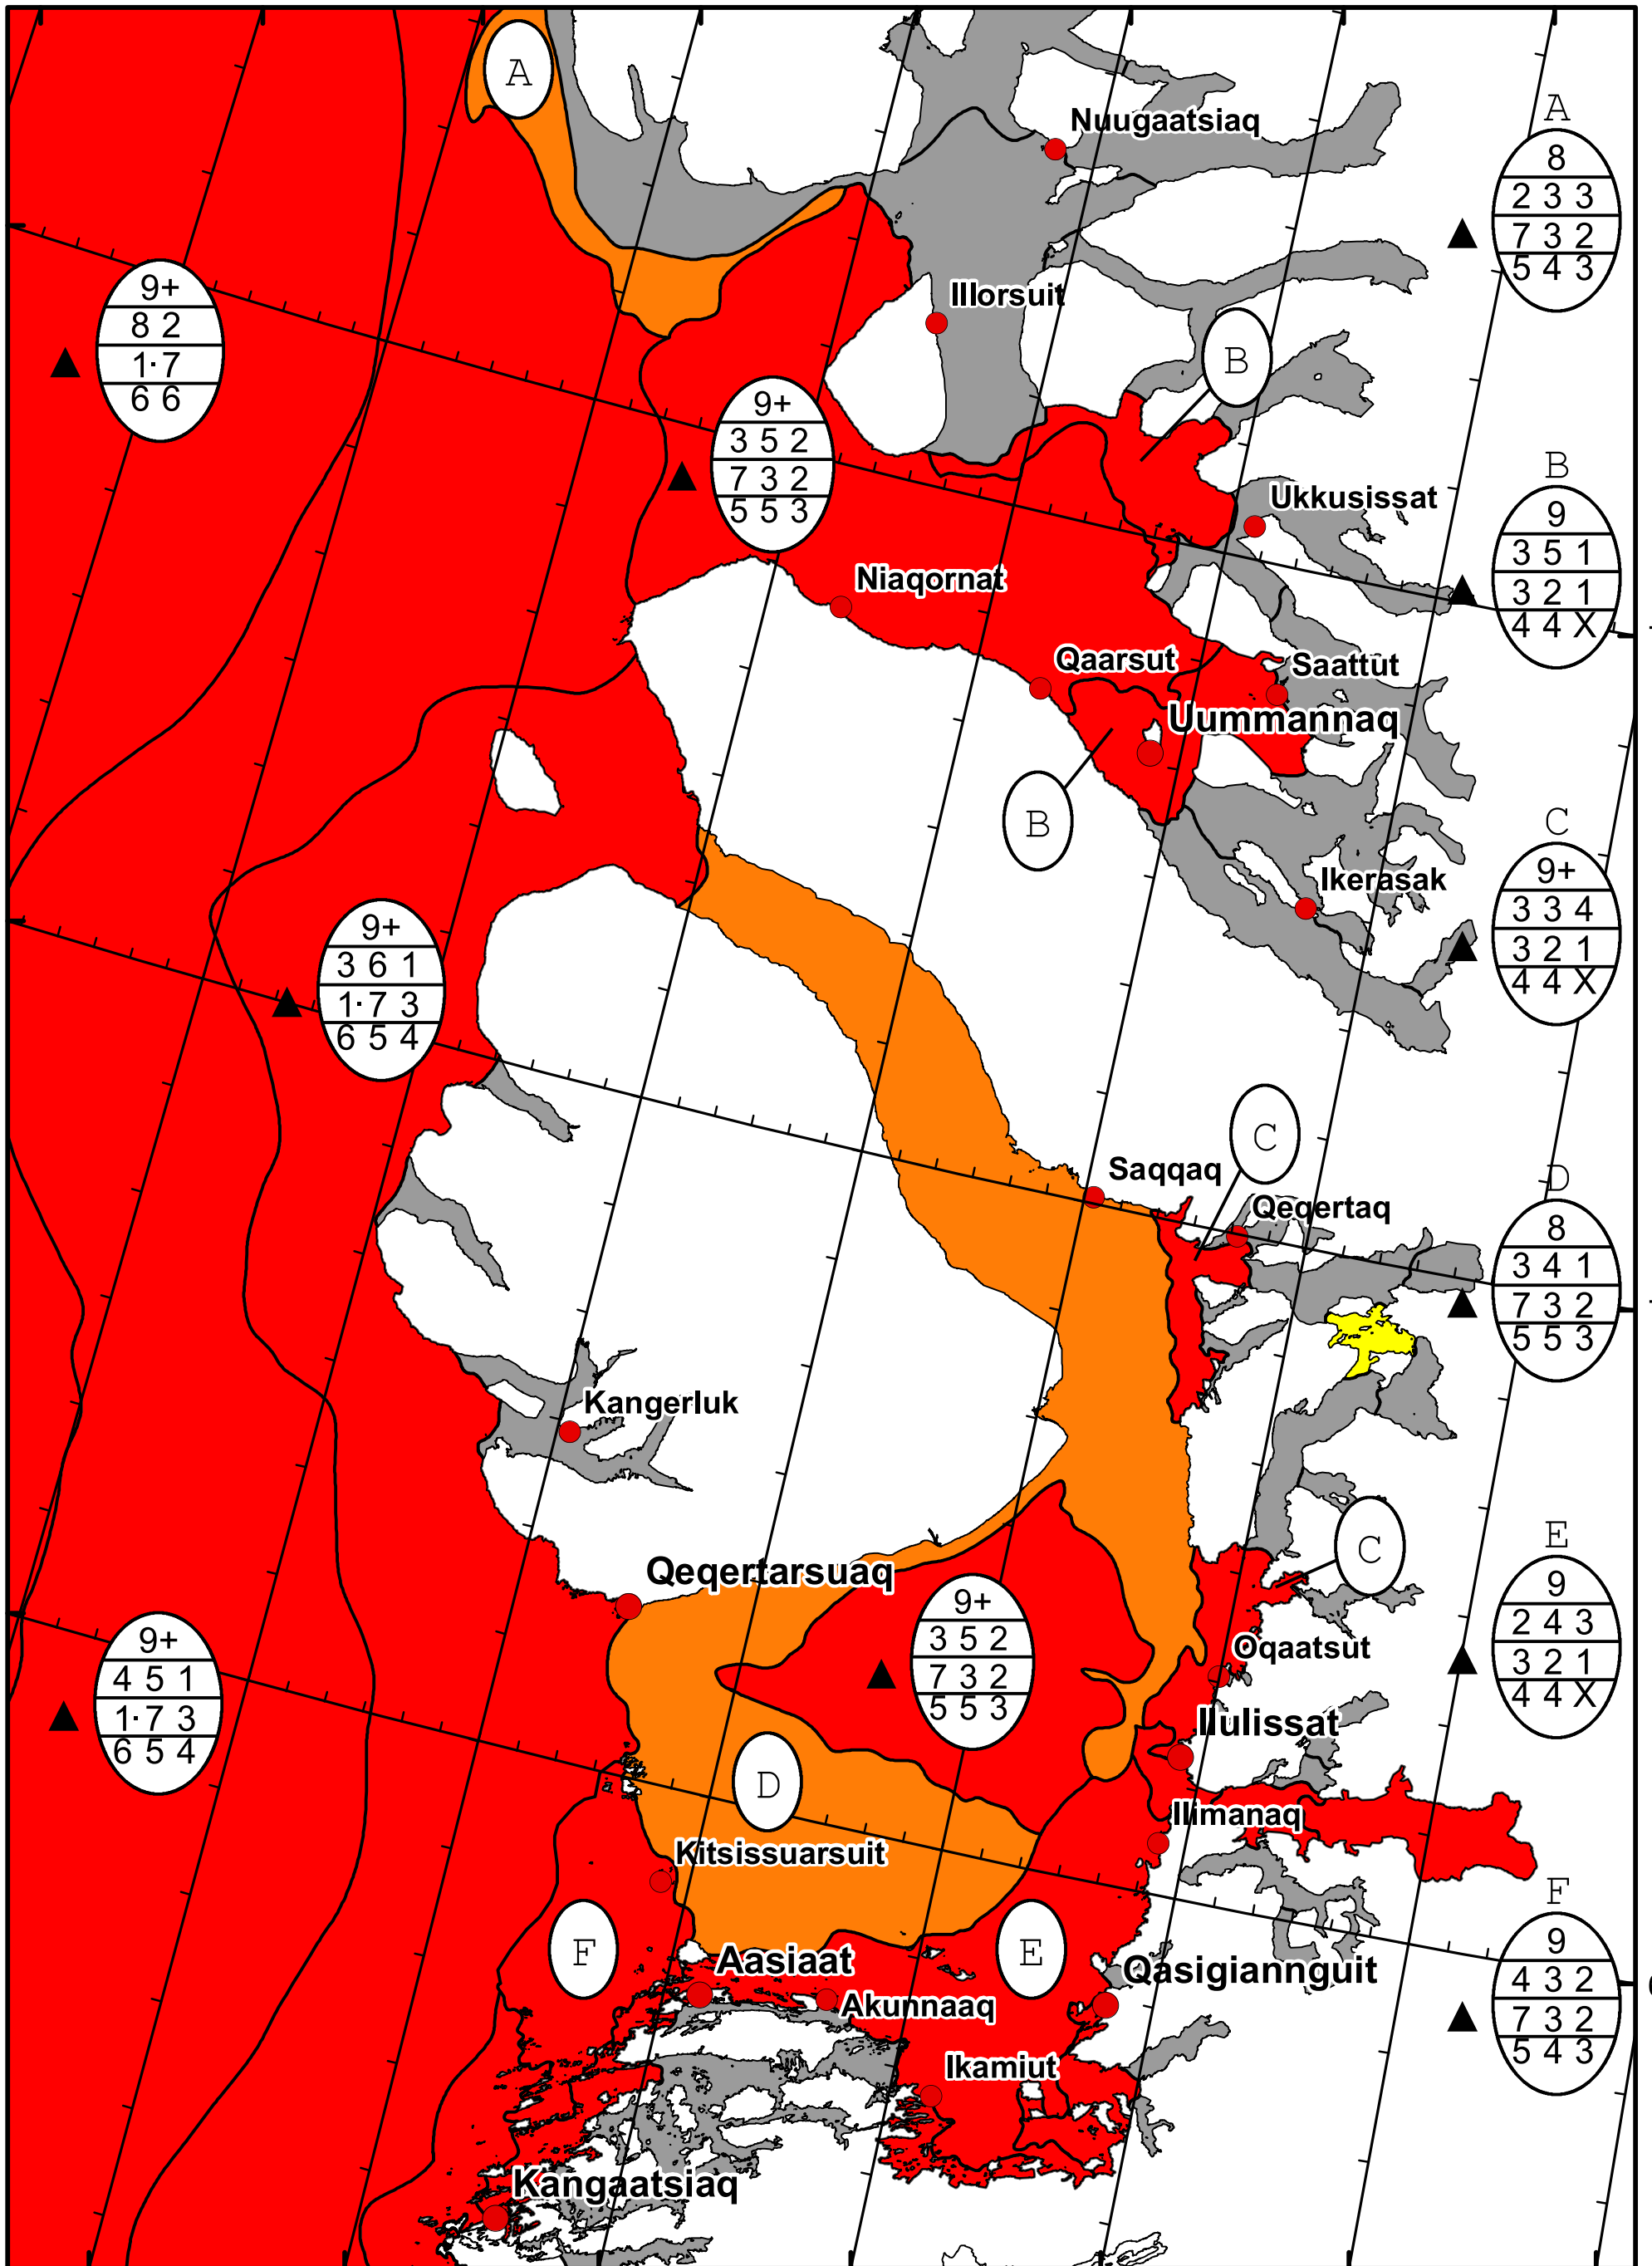

58°W 57°W 56°W 55°W 54°W 53°W 52°W 51°W

71°N

70°N

69°N

71°N

70°N

69°N

DMI  
Ice Service

West Greenland Ice Chart

Danish Meteorological Institute

Valid: 07 March 2025, 20:50 UTC