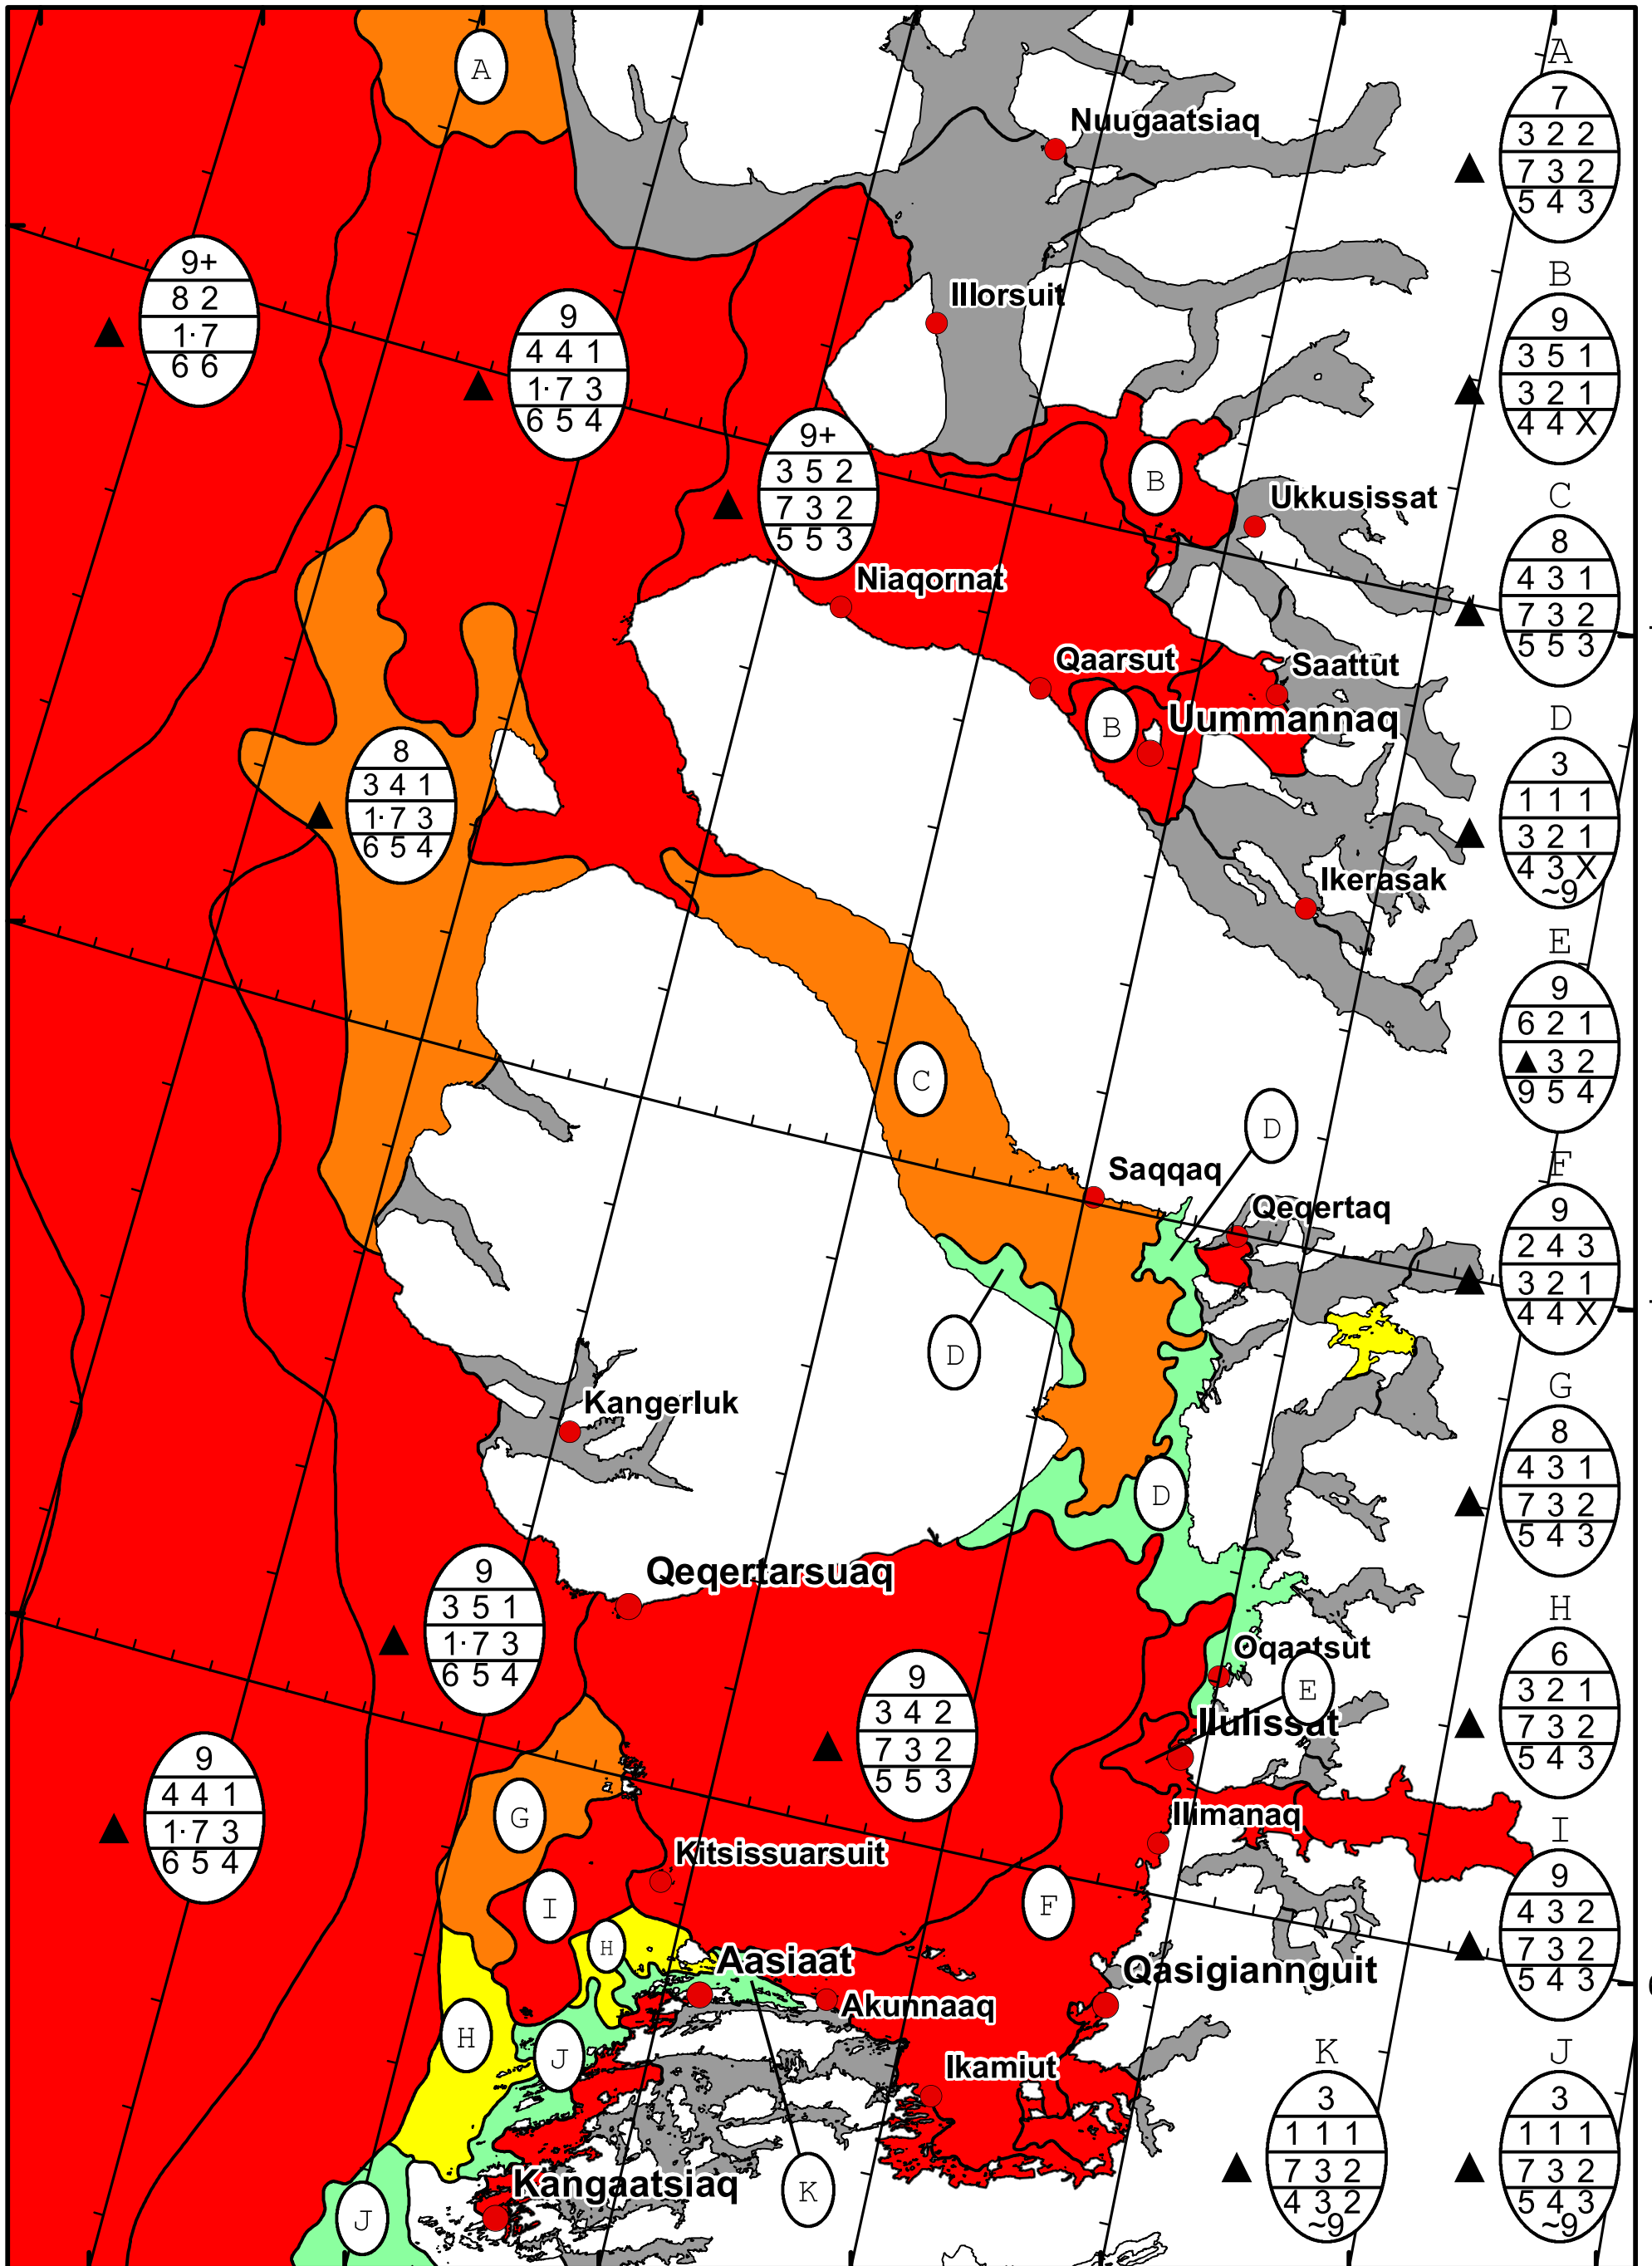

58°W 57°W 56°W 55°W 54°W 53°W 52°W 51°W

71°N

70°N

69°N

71°N

70°N

69°N

DMI Ice Service

### West Greenland Ice Chart

Danish Meteorological Institute

Valid: 10 March 2025, 10:20 UTC