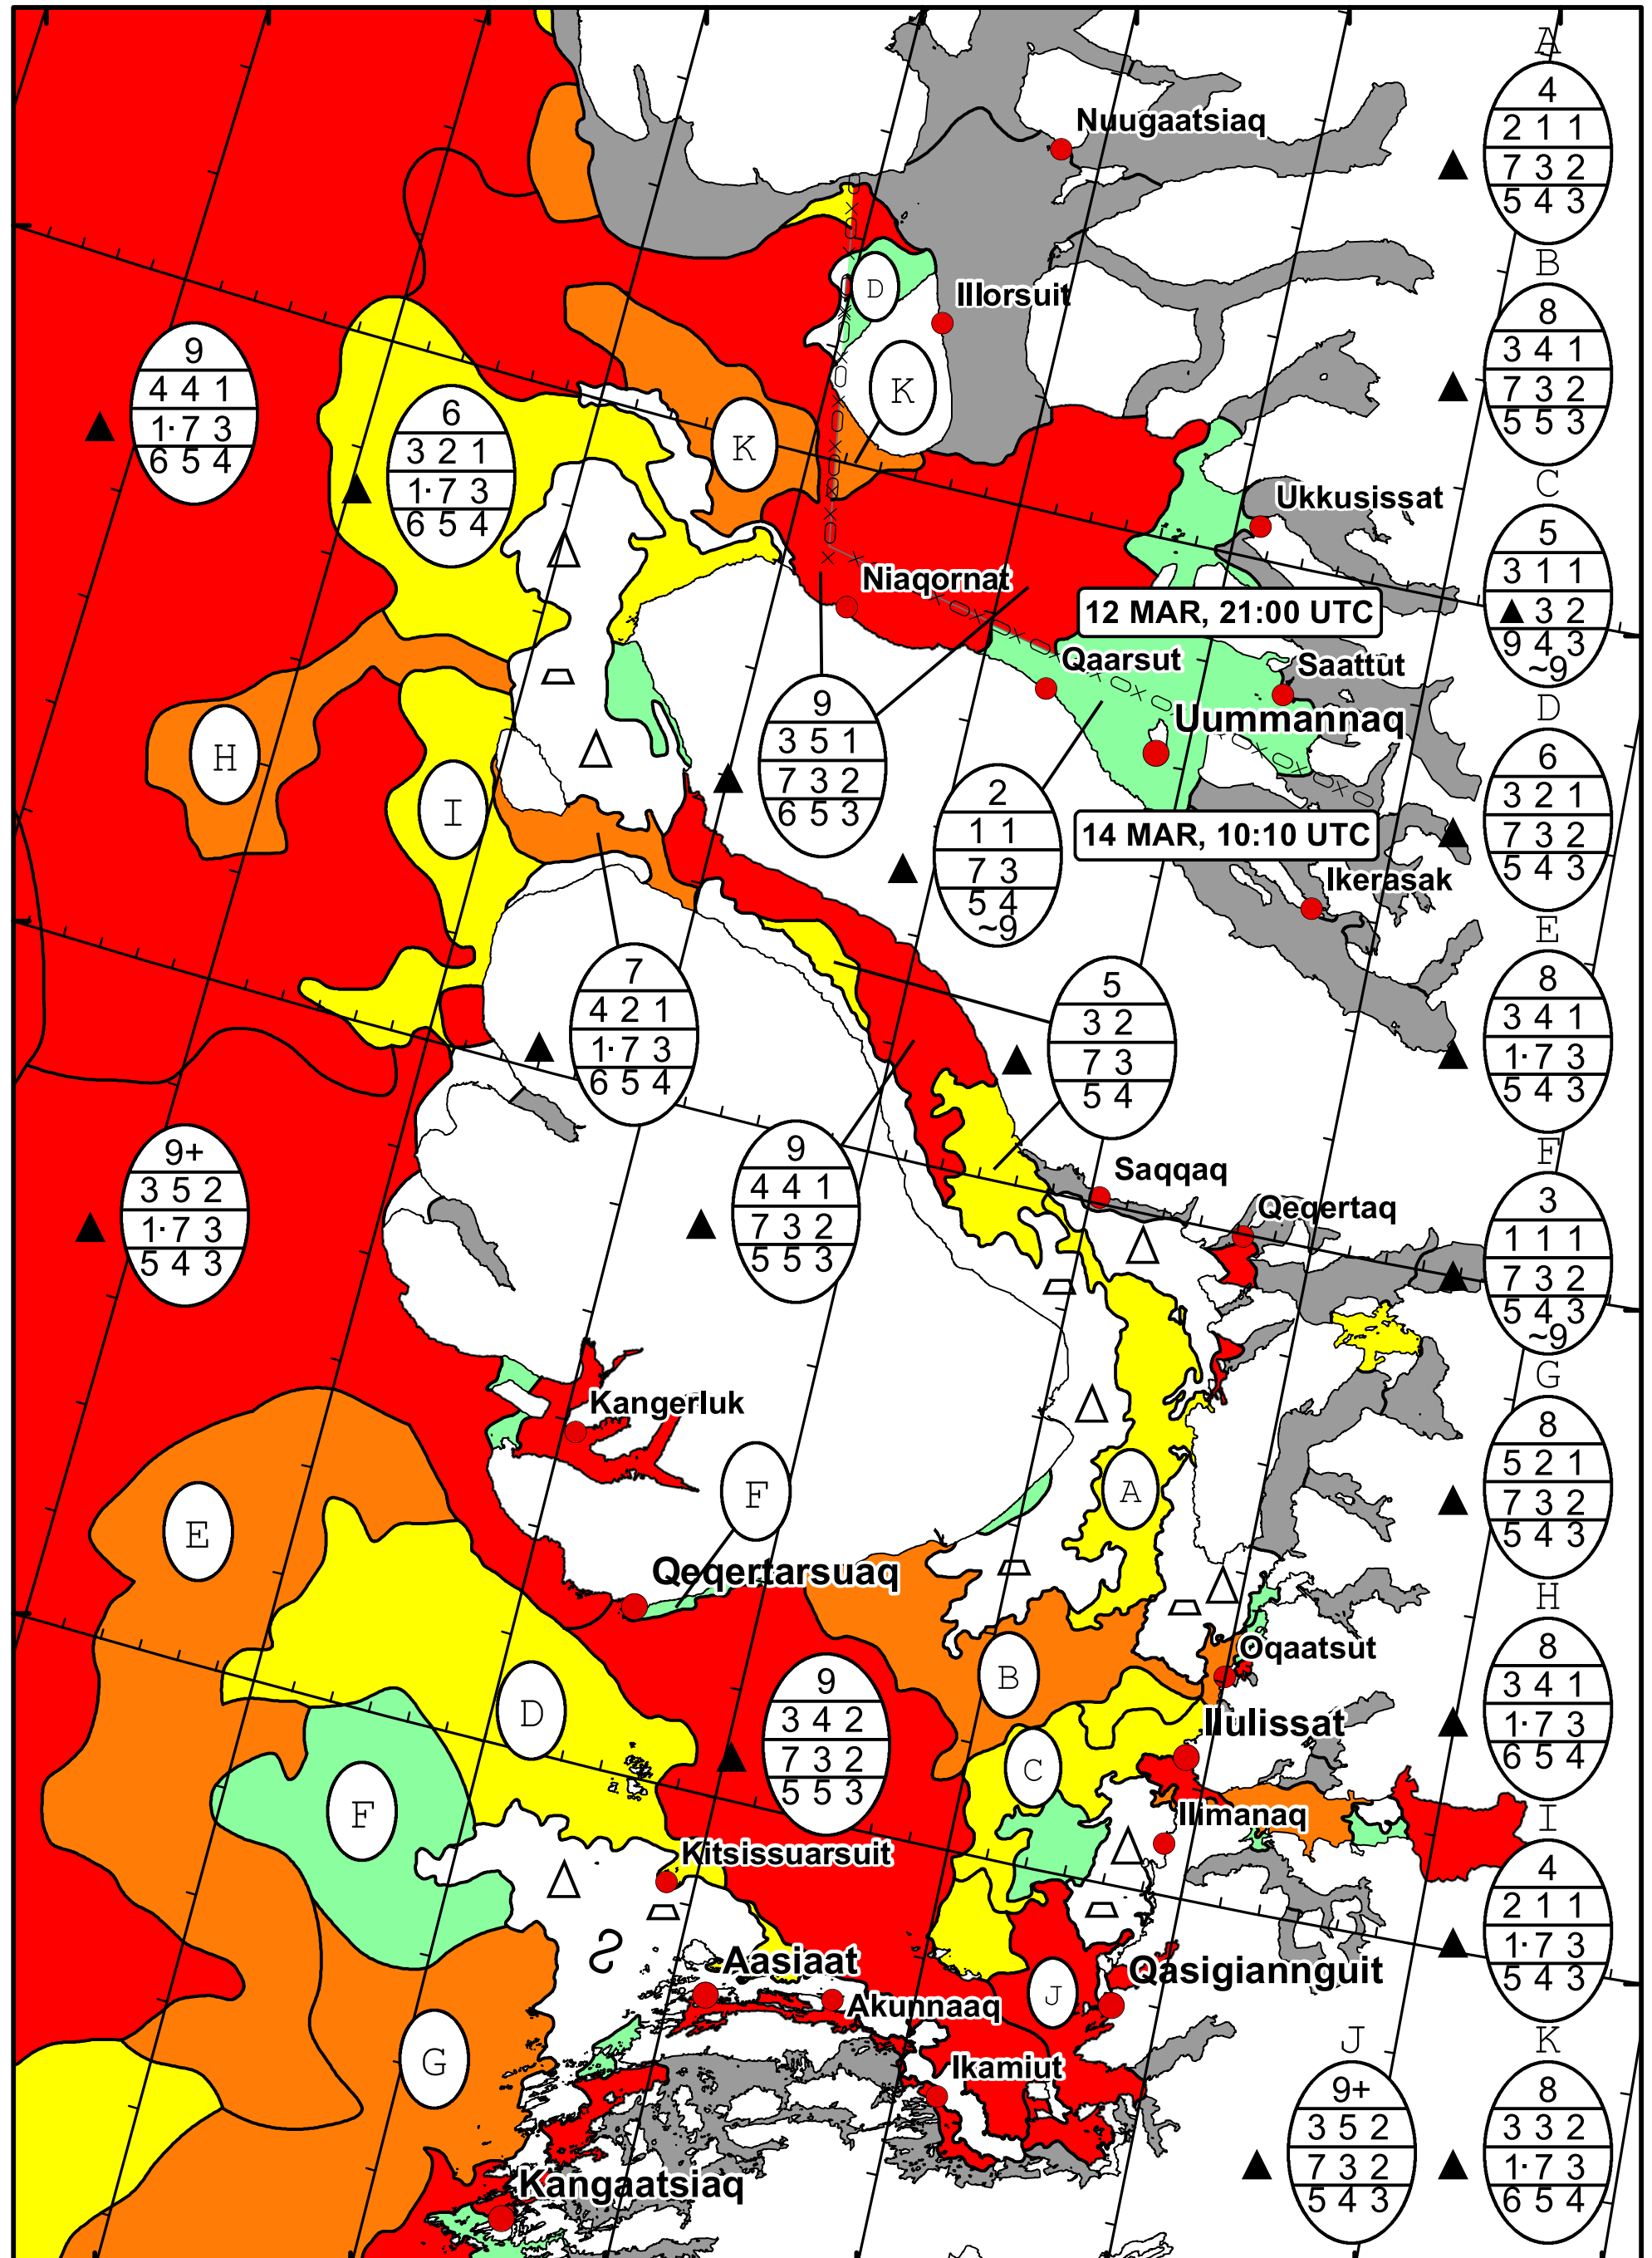

58°W 57°W 56°W 55°W 54°W 53°W 52°W 51°W

71°N

70°N

69°N

71°N

70°N

69°N

DMI
Ice Service

West Greenland Ice Chart

Danish Meteorological Institute

Valid: 14 March 2025, 10:10 UTC