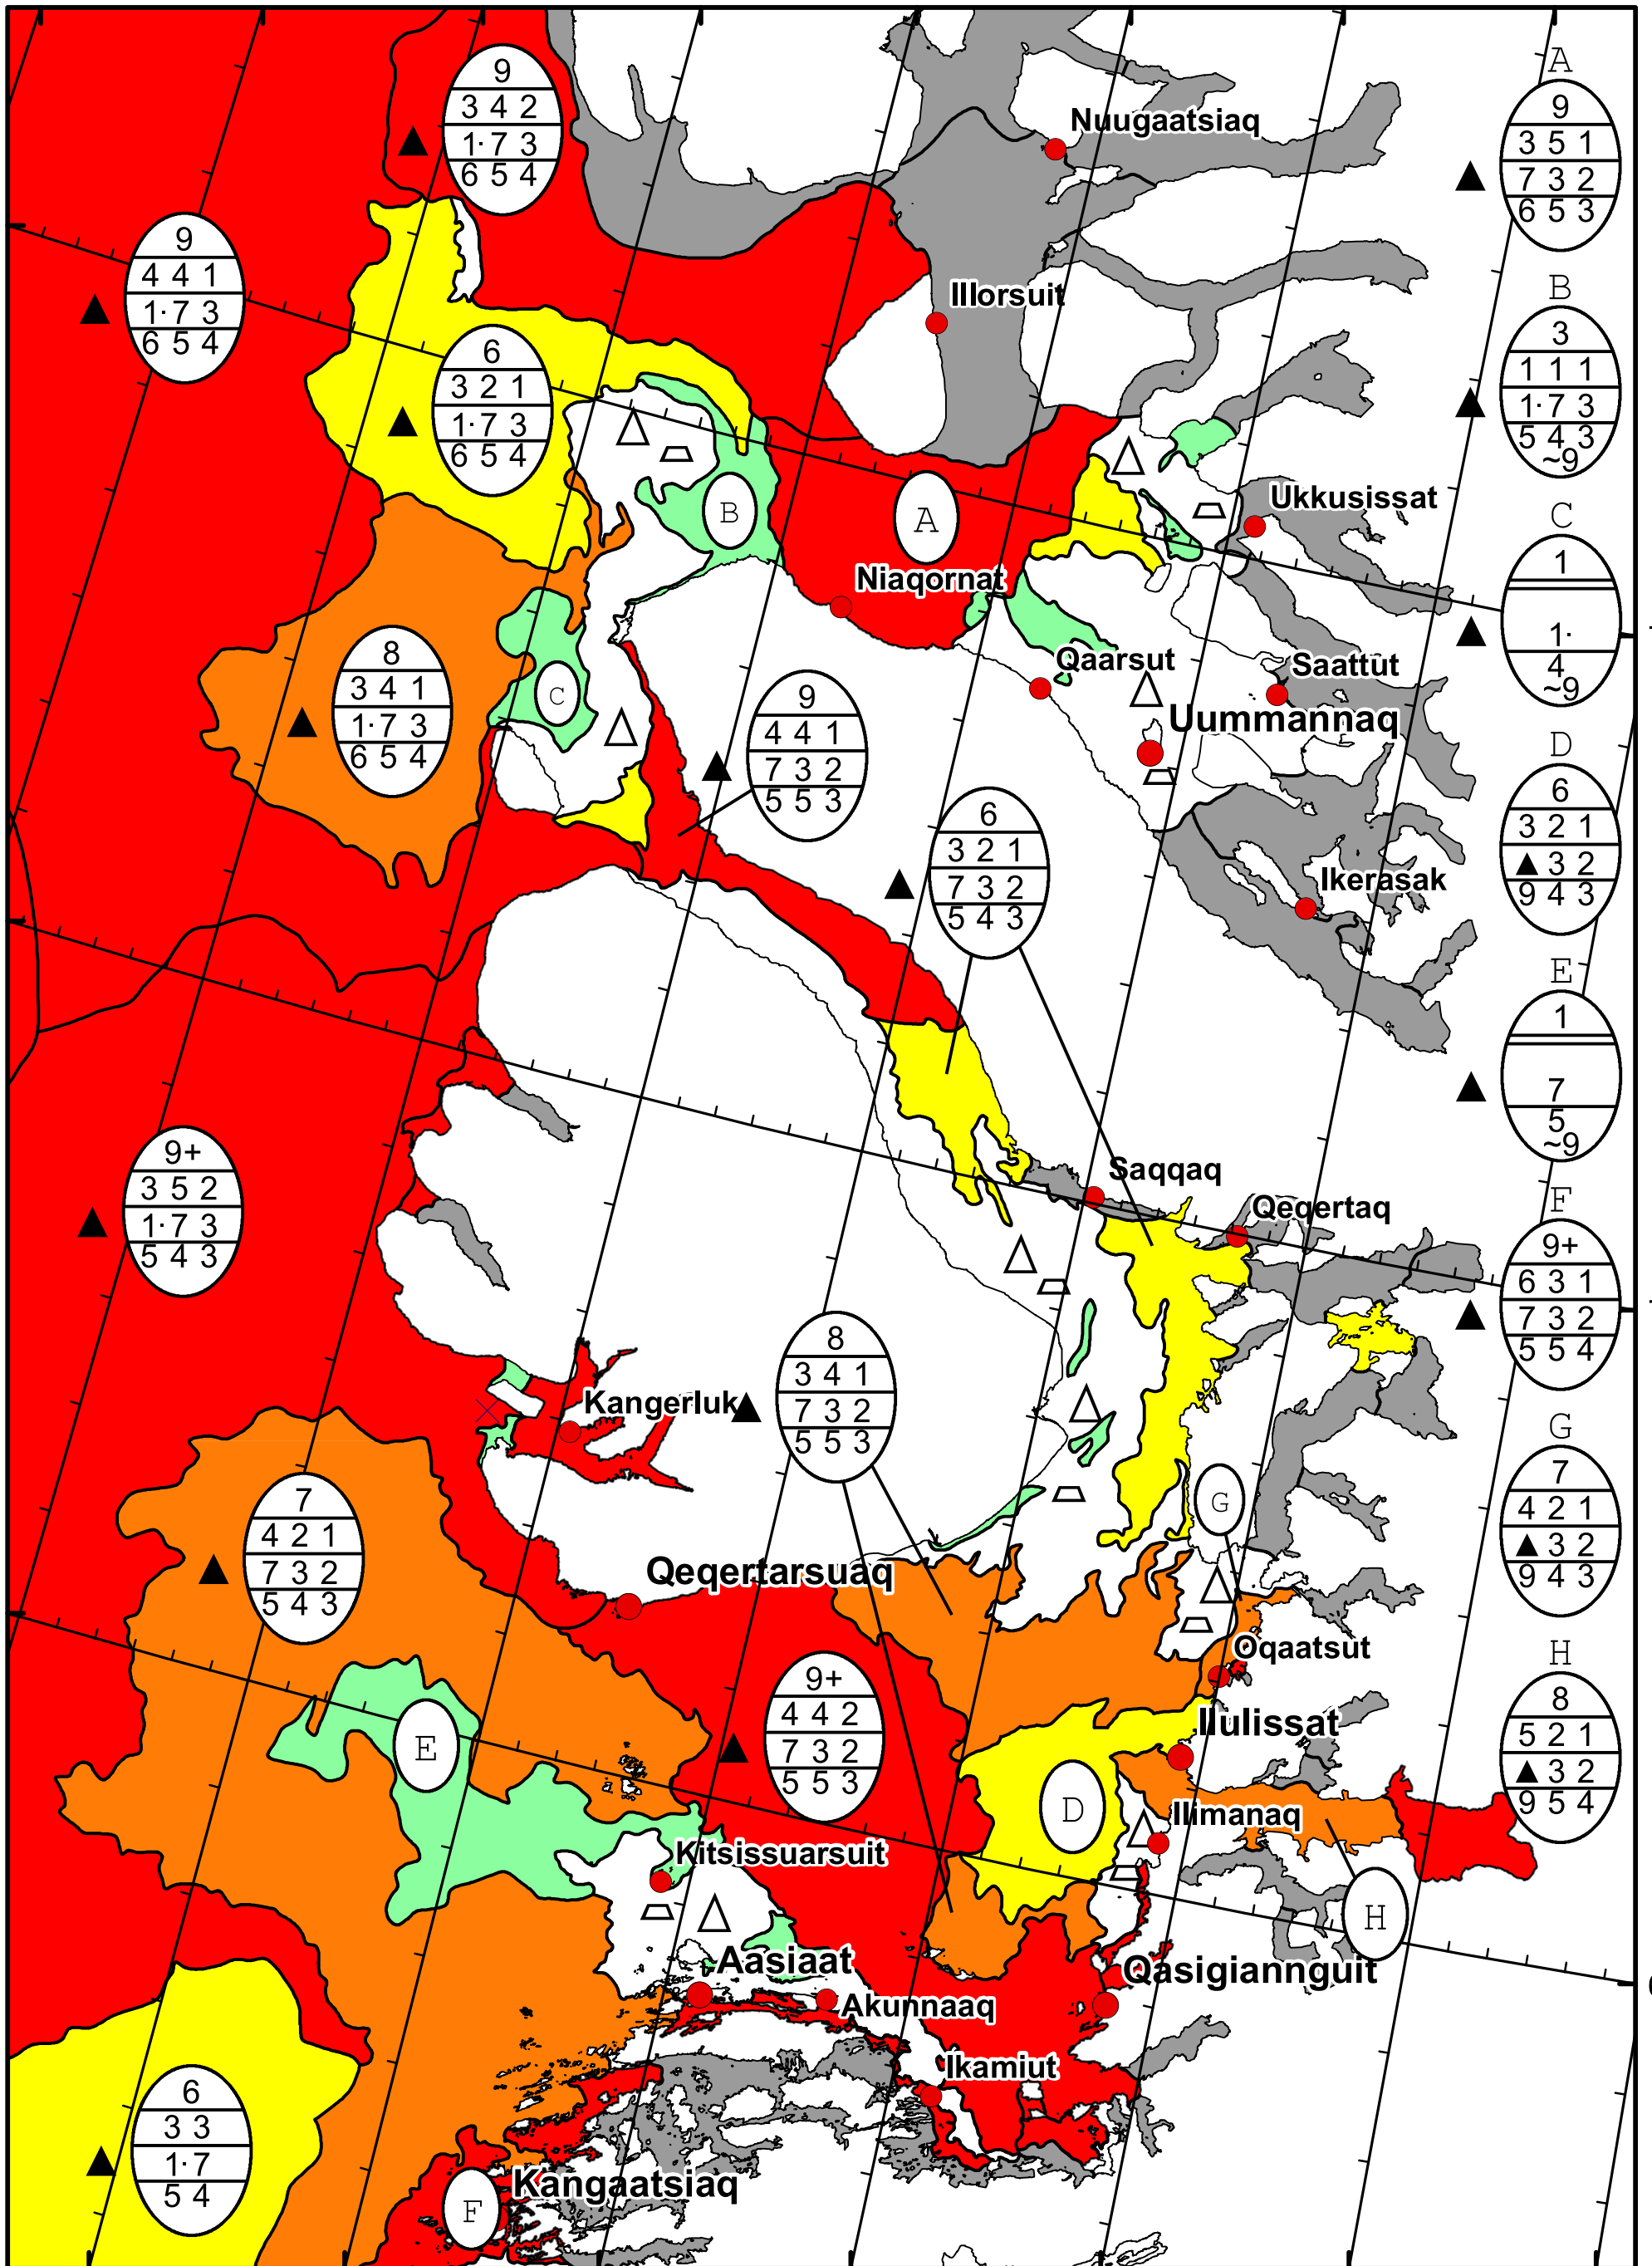

58°W 57°W 56°W 55°W 54°W 53°W 52°W 51°W

71°N

70°N

69°N

71°N

70°N

69°N

DMI
Ice Service

West Greenland Ice Chart

Danish Meteorological Institute

Valid: 14 March 2025, 21:05 UTC