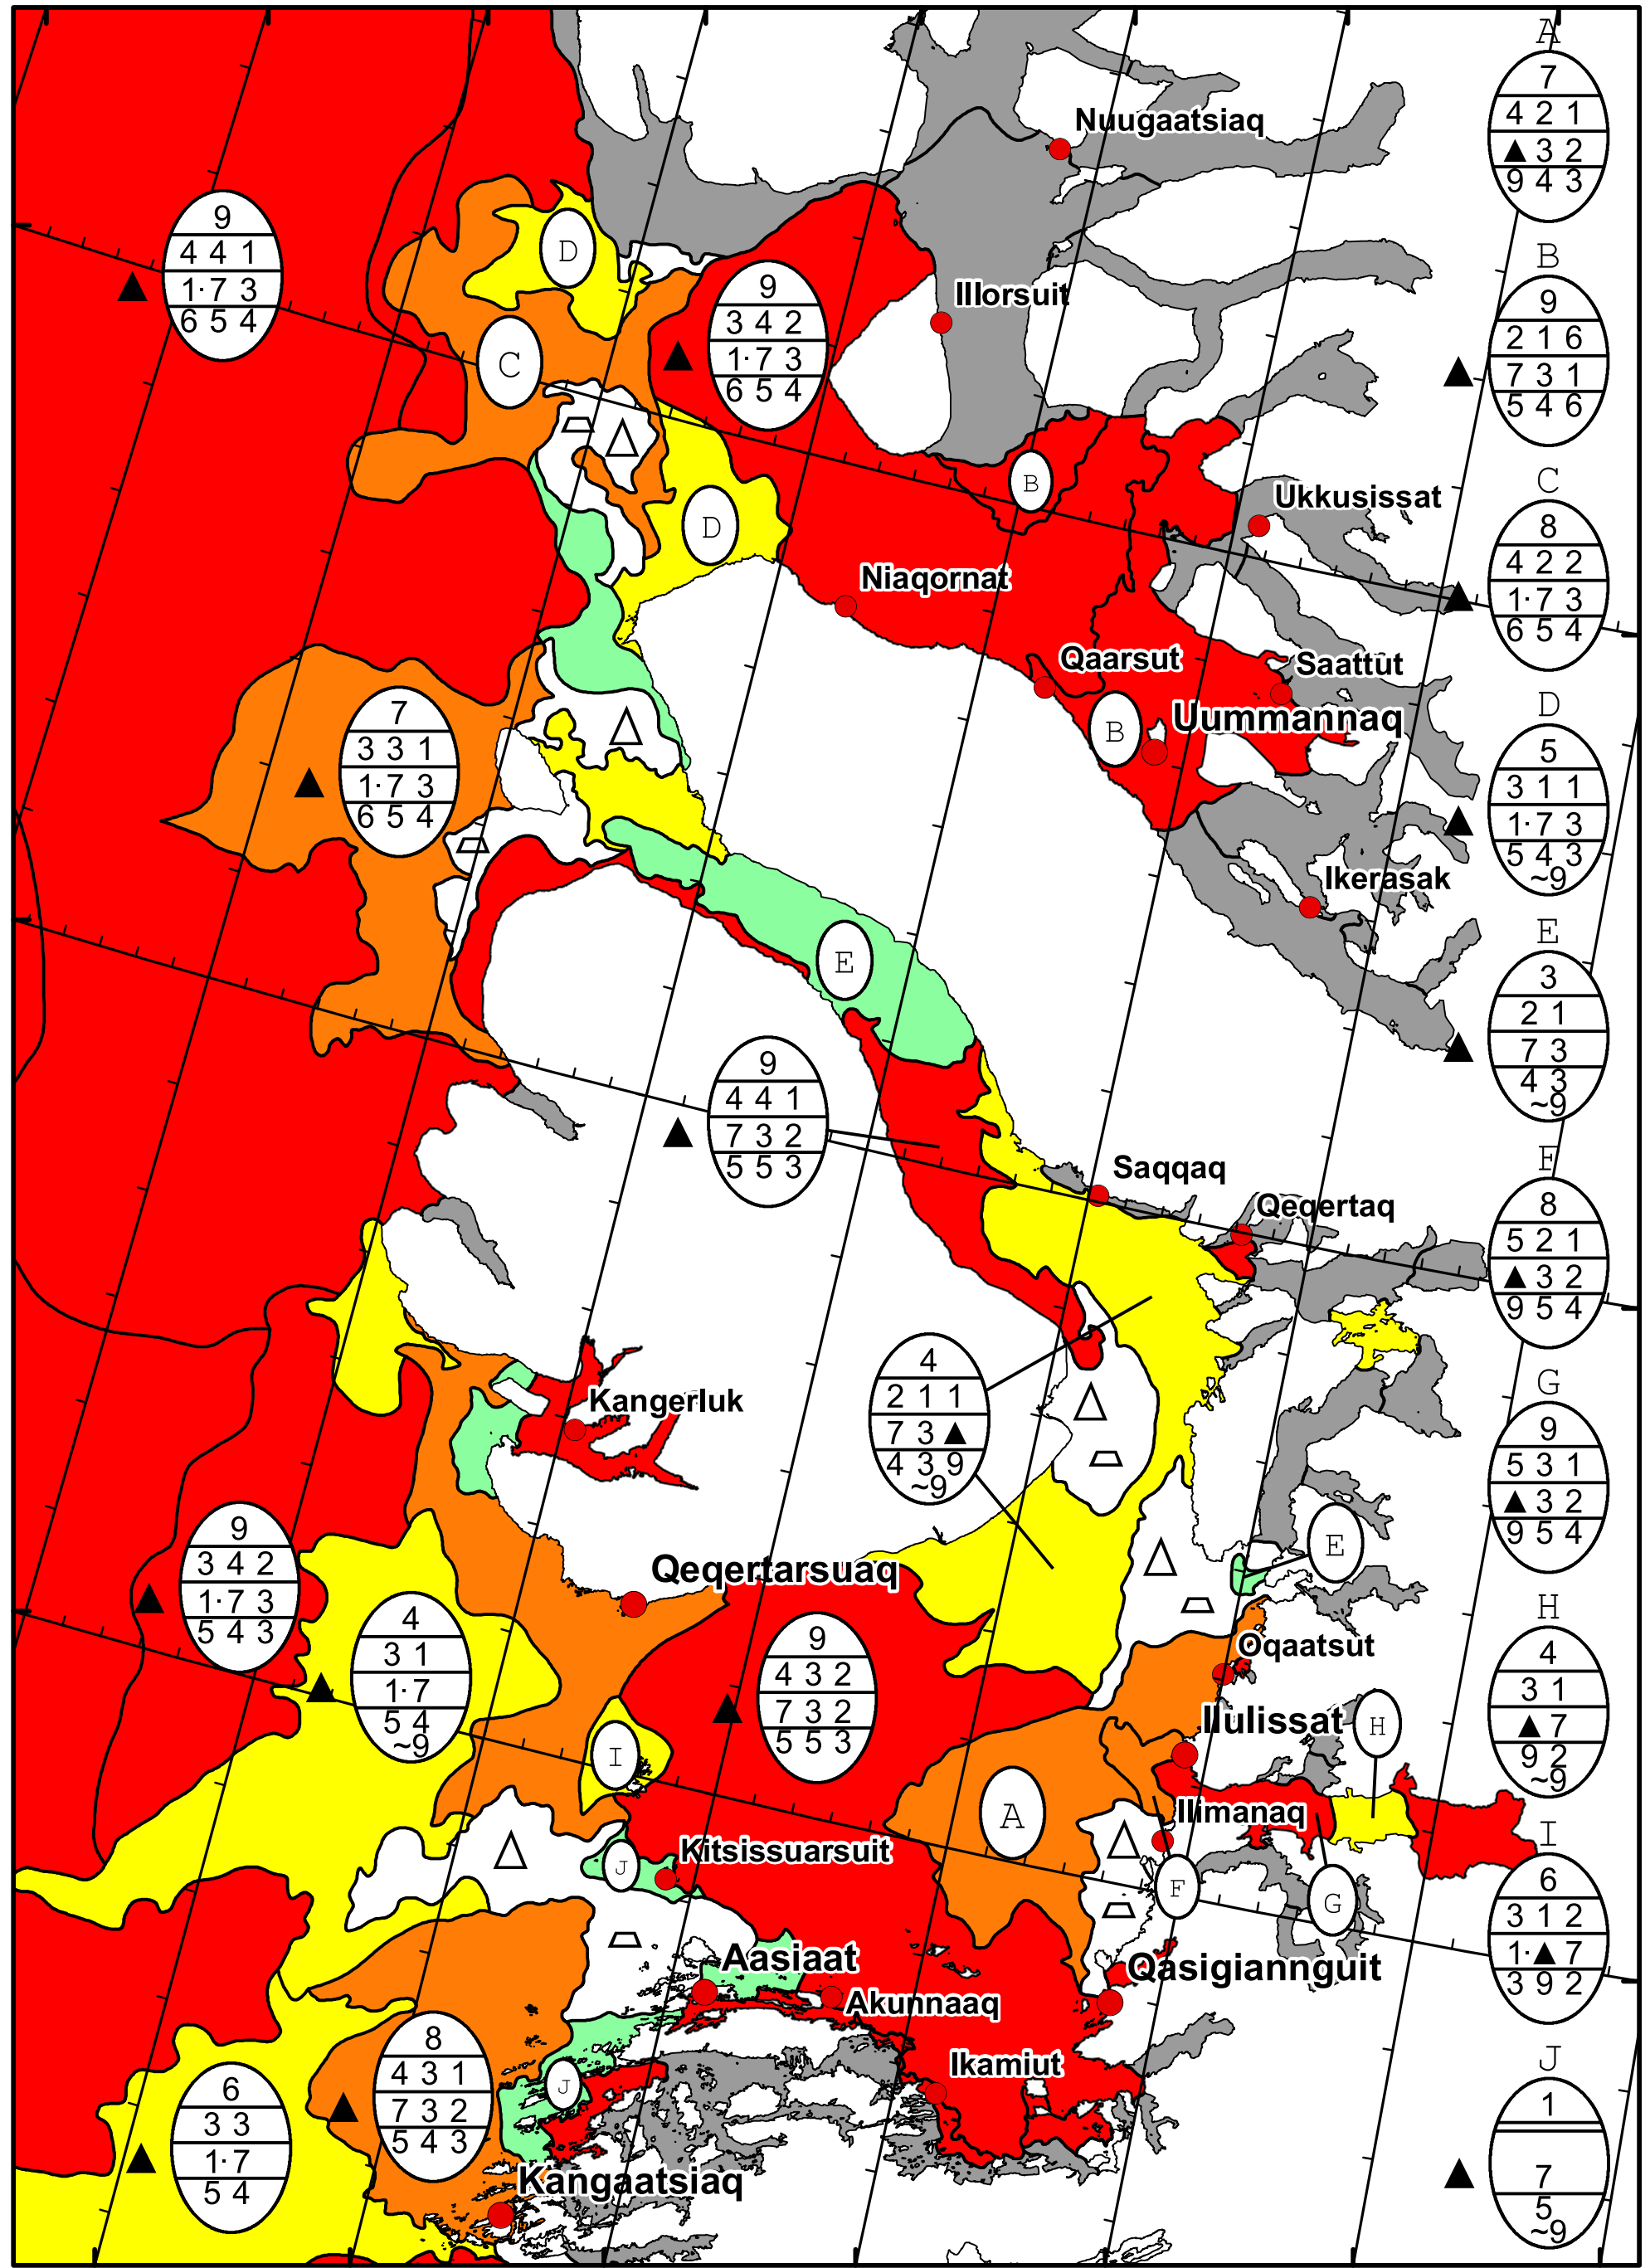

58°W 57°W 56°W 55°W 54°W 53°W 52°W 51°W

71°N

70°N

69°N

71°N

70°N

69°N

DMI
Ice Service

West Greenland Ice Chart

Danish Meteorological Institute

Valid: 16 March 2025, 09:55 UTC