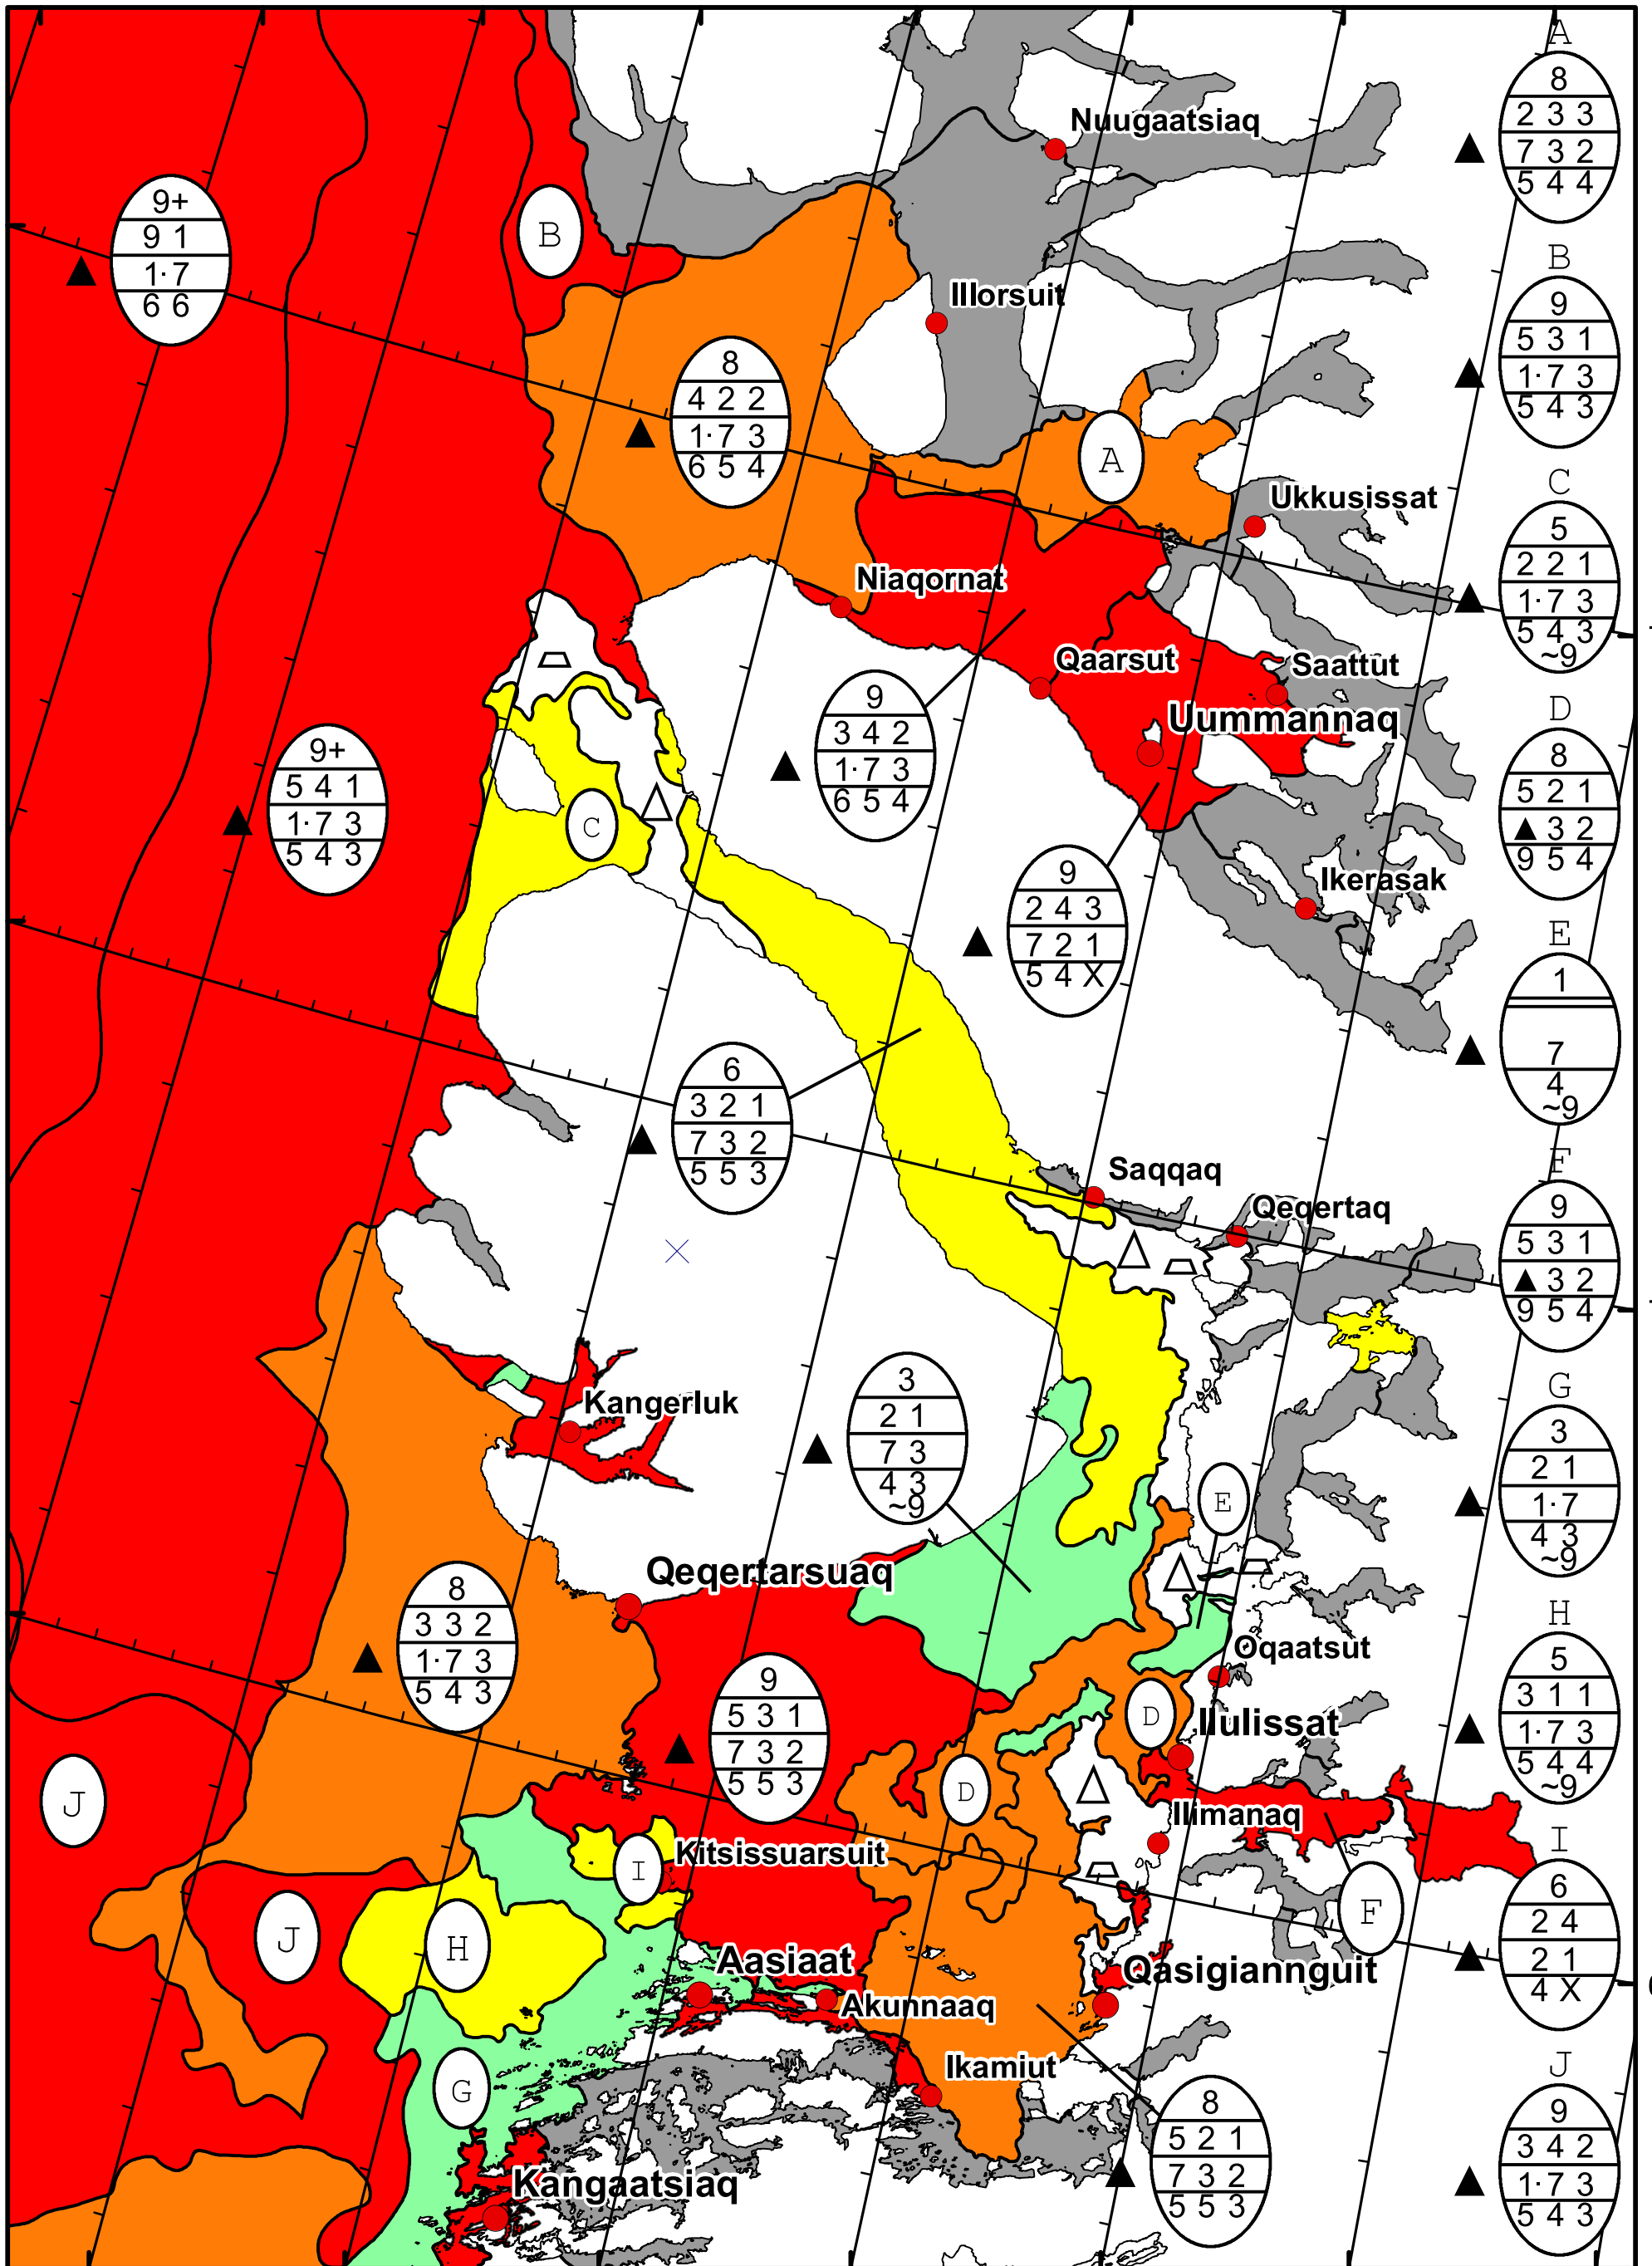

58°W 57°W 56°W 55°W 54°W 53°W 52°W 51°W

71°N

70°N

69°N

71°N

70°N

69°N

DMI  
Ice Service

West Greenland Ice Chart

Danish Meteorological Institute

Valid: 19 March 2025, 10:05 UTC