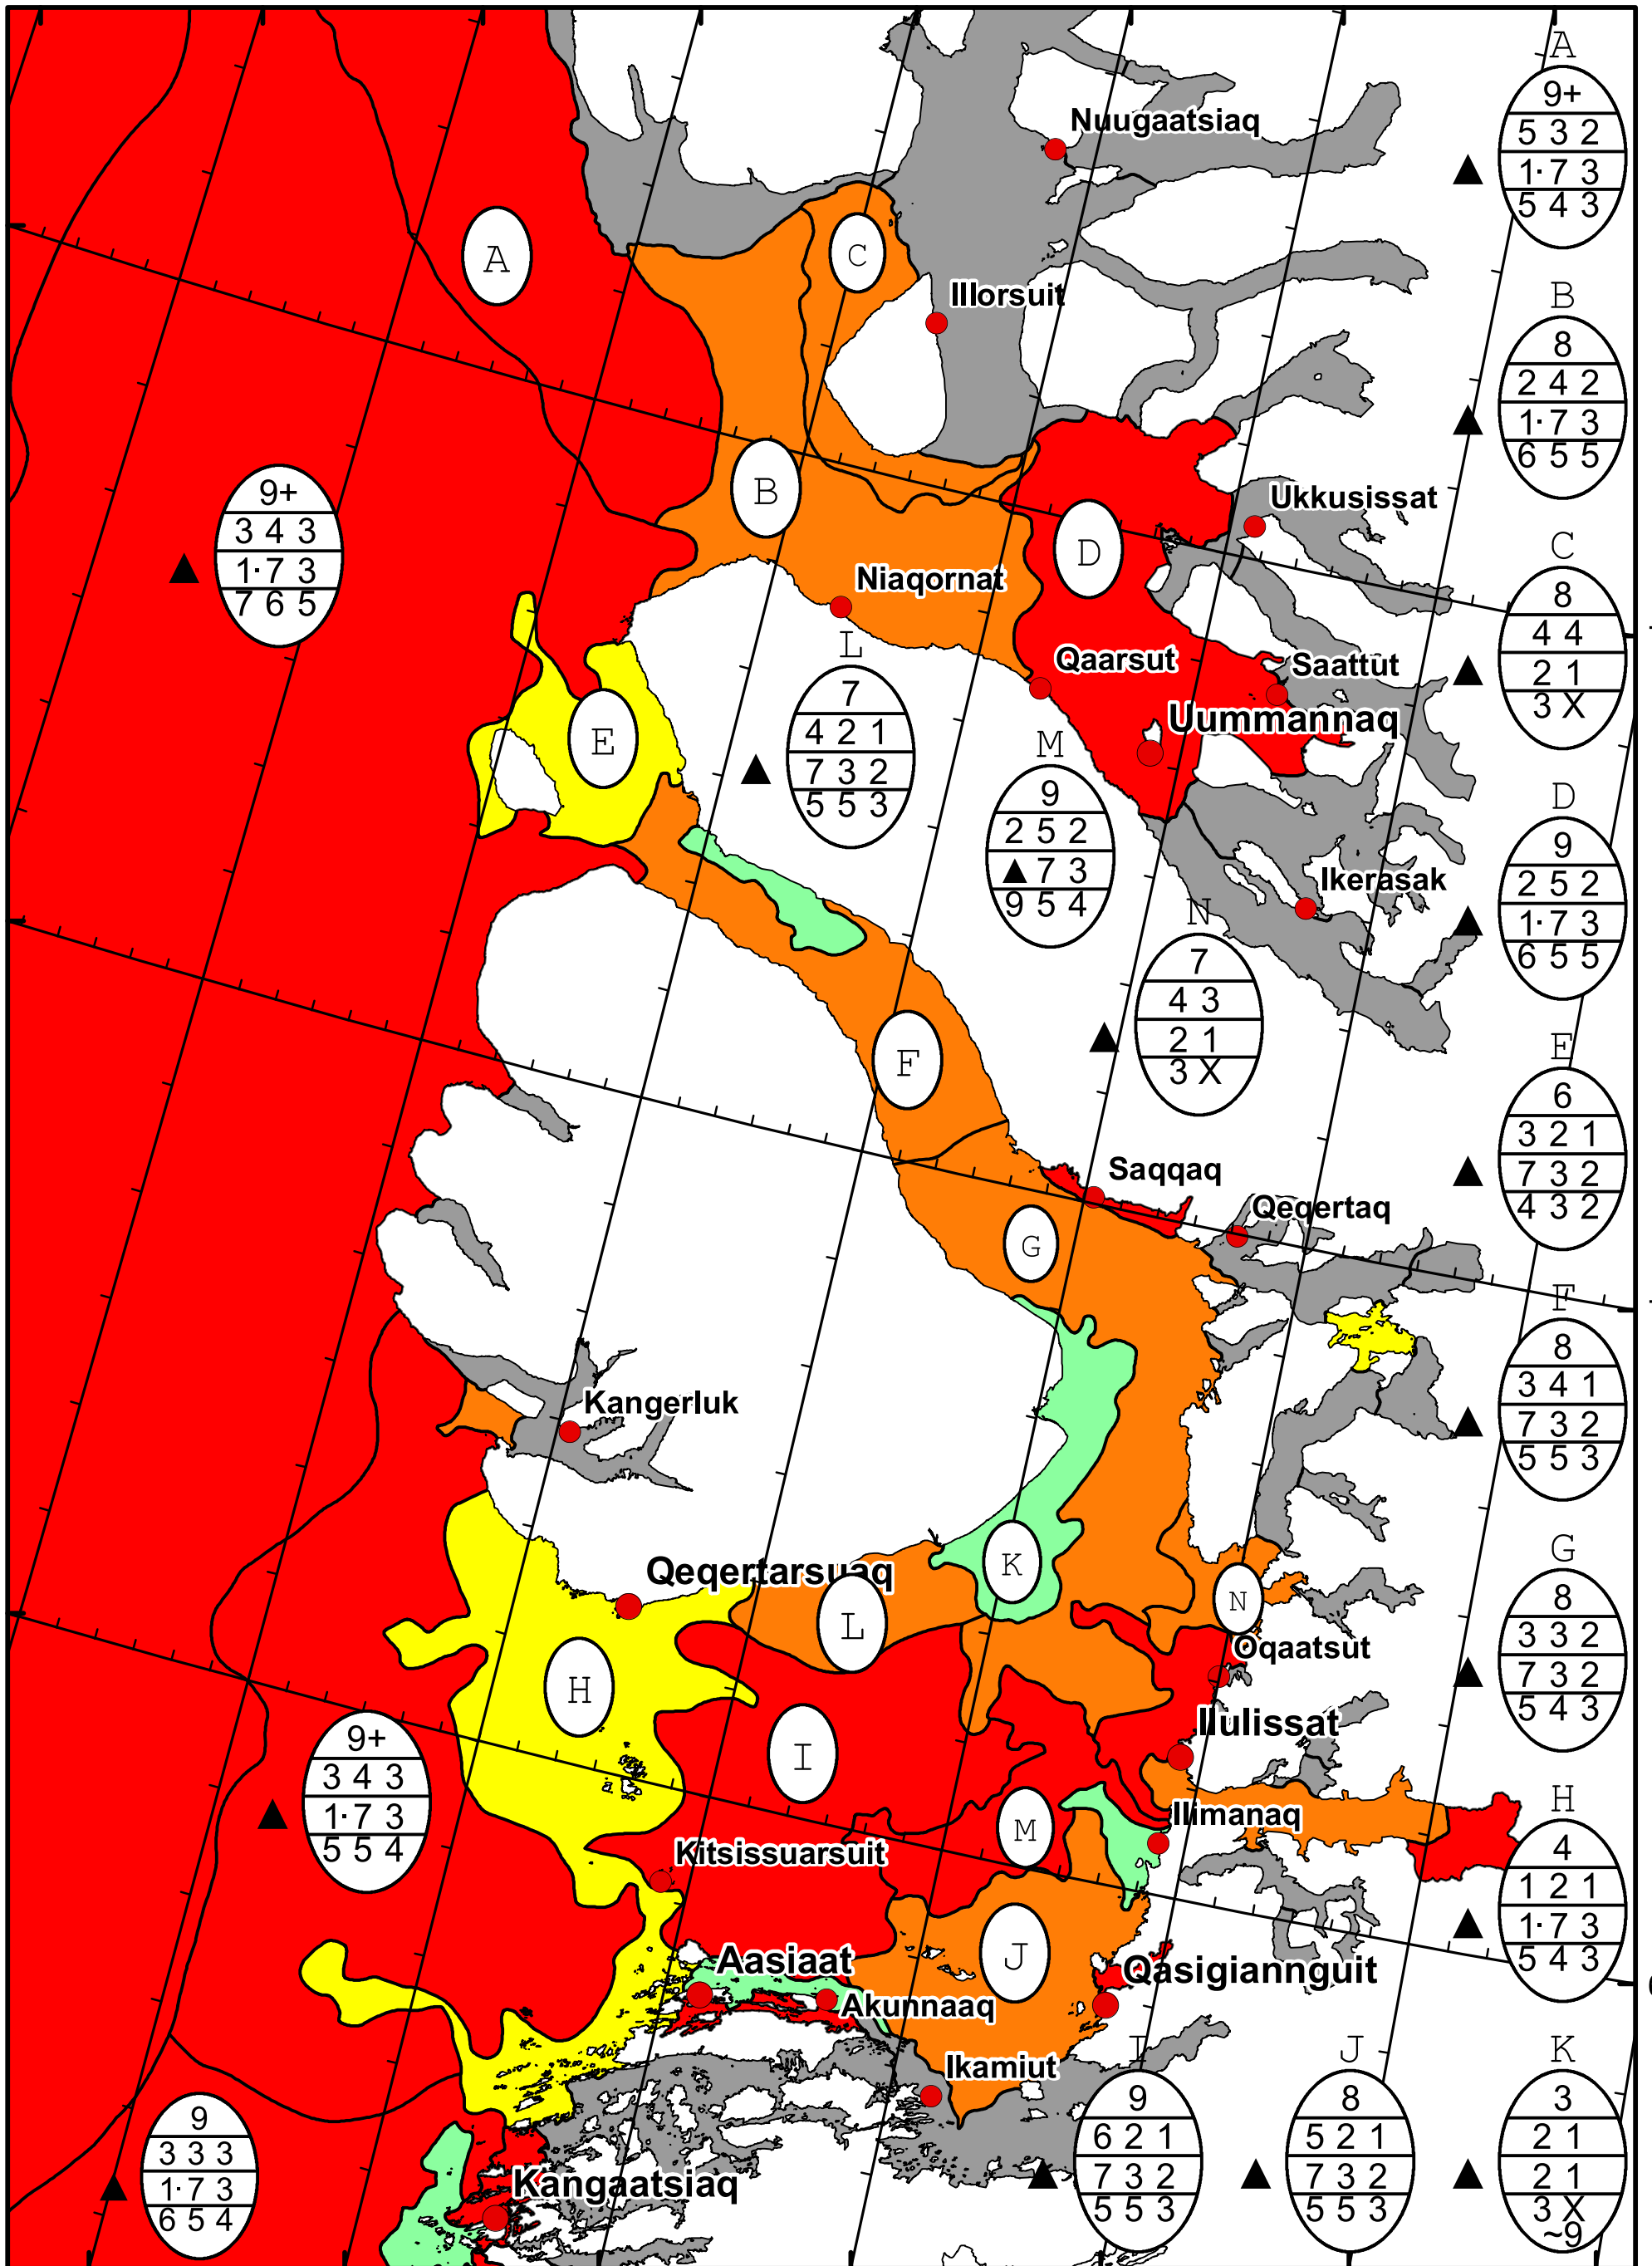

58°W 57°W 56°W 55°W 54°W 53°W 52°W 51°W

71°N

70°N

69°N

71°N

70°N

69°N

DMI  
Ice Service

West Greenland Ice Chart

Danish Meteorological Institute

Valid: 23 March 2025, 20:50 UTC